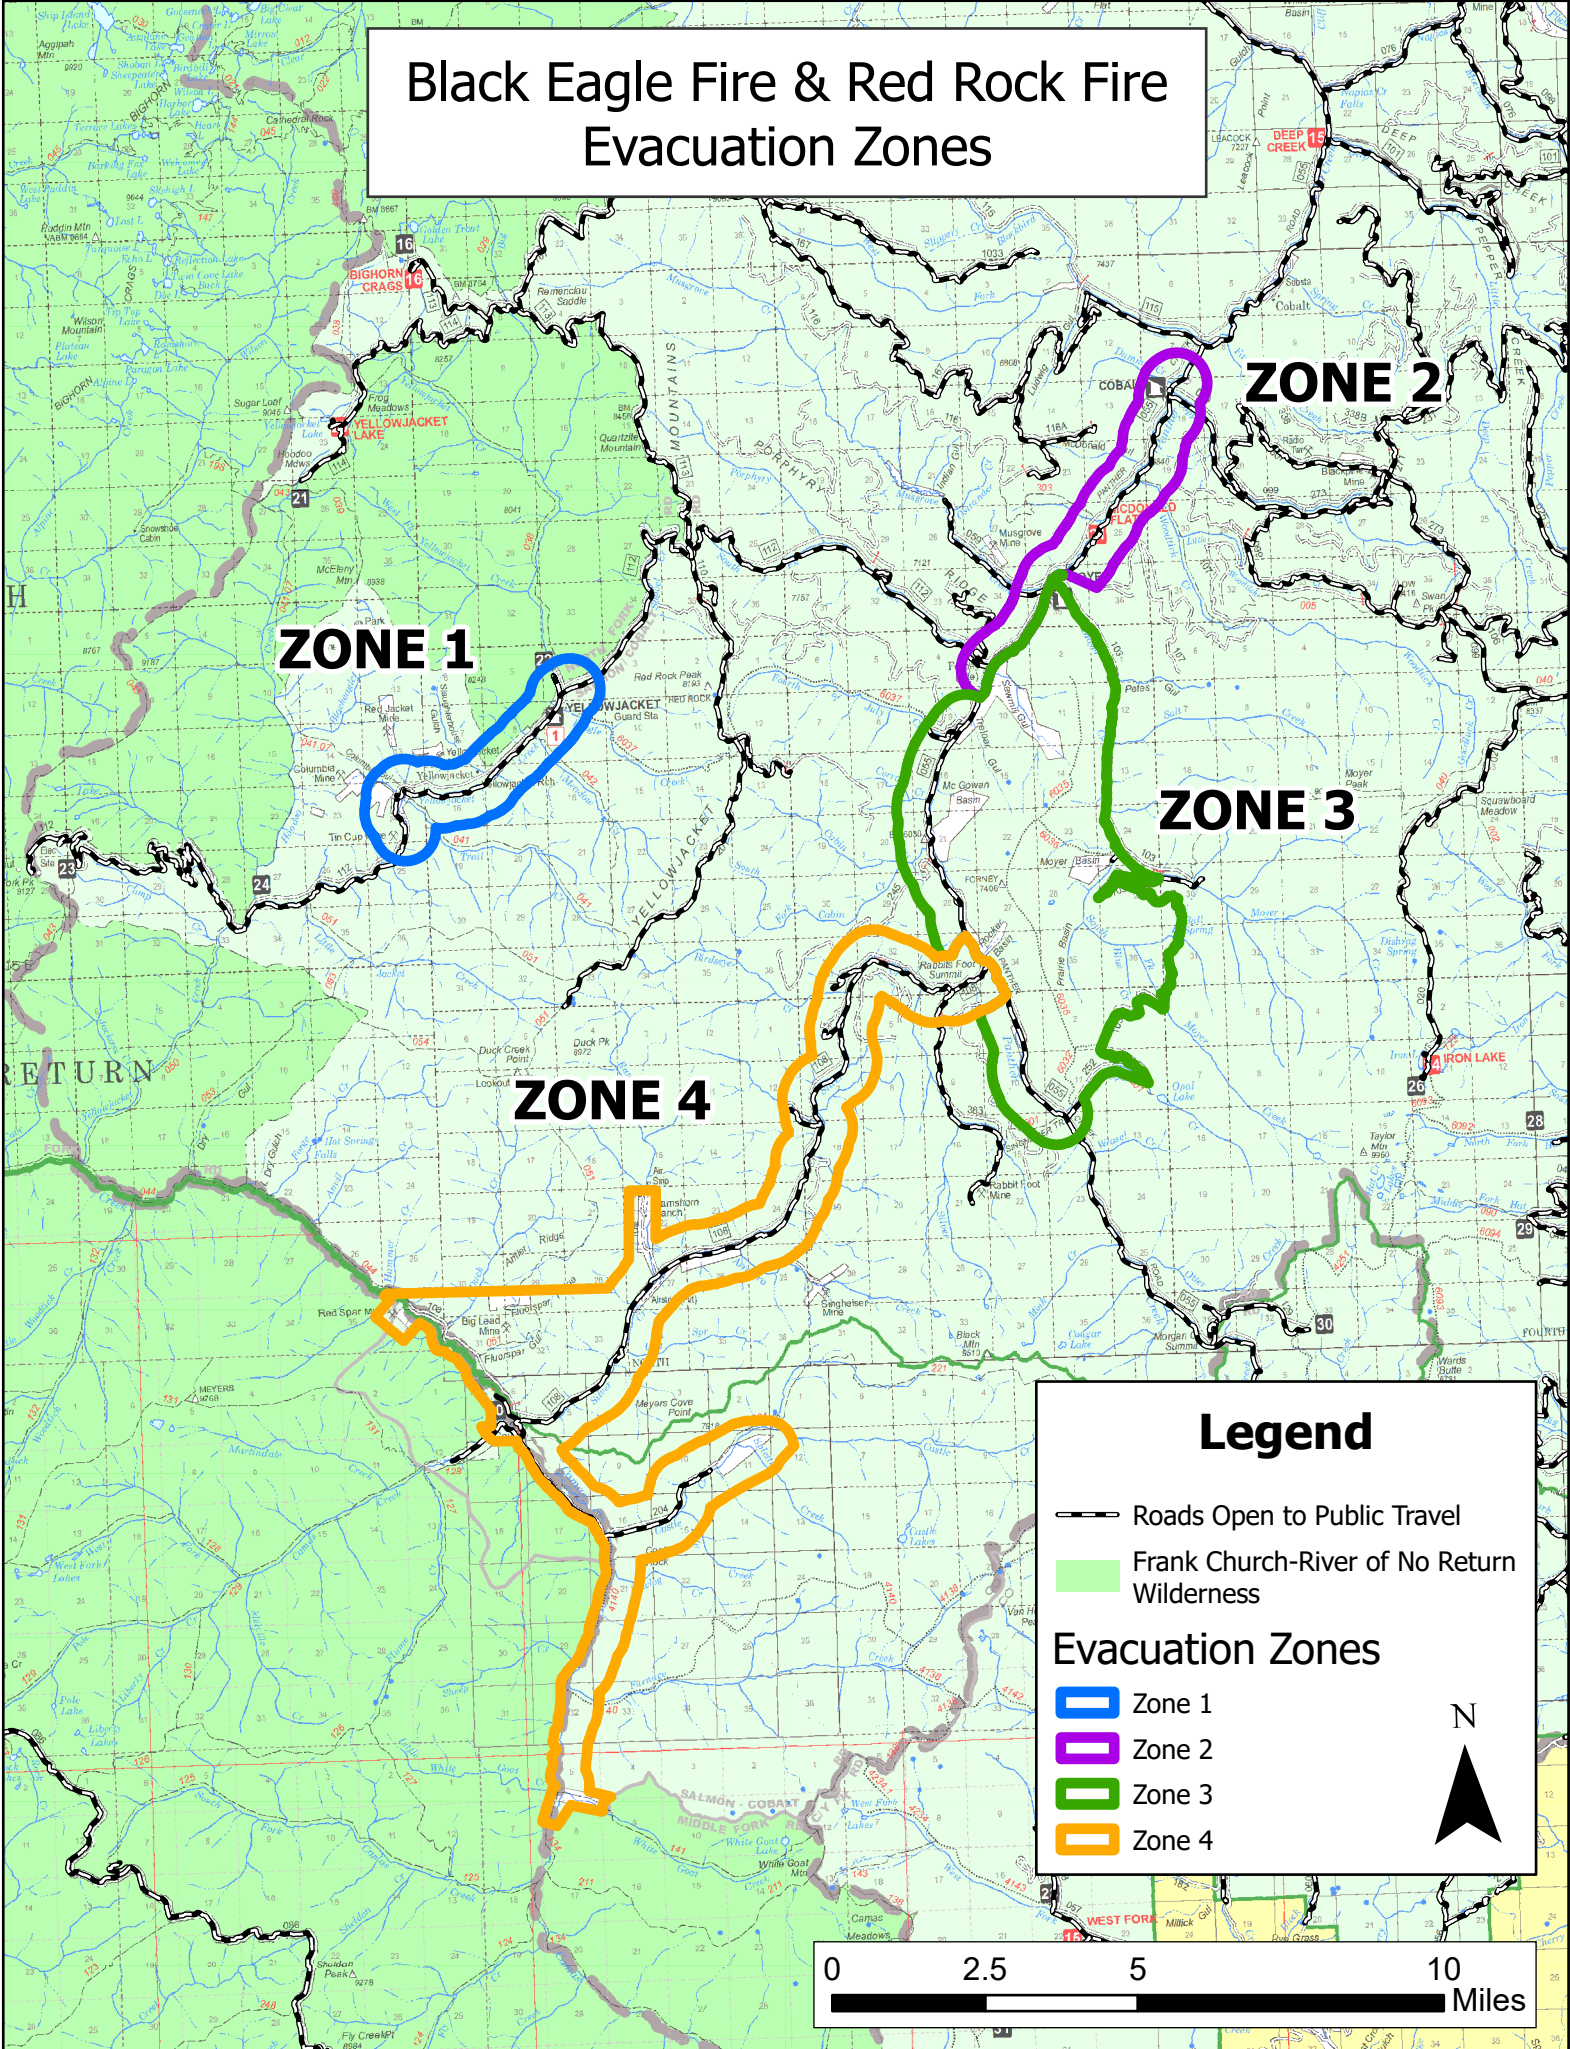

# Black Eagle Fire & Red Rock Fire Evacuation Zones

**ZONE 1**

**ZONE 2**

**ZONE 3**

**ZONE 4**

## Legend

- Roads Open to Public Travel
- Frank Church-River of No Return Wilderness

## Evacuation Zones

- Zone 1
- Zone 2
- Zone 3
- Zone 4