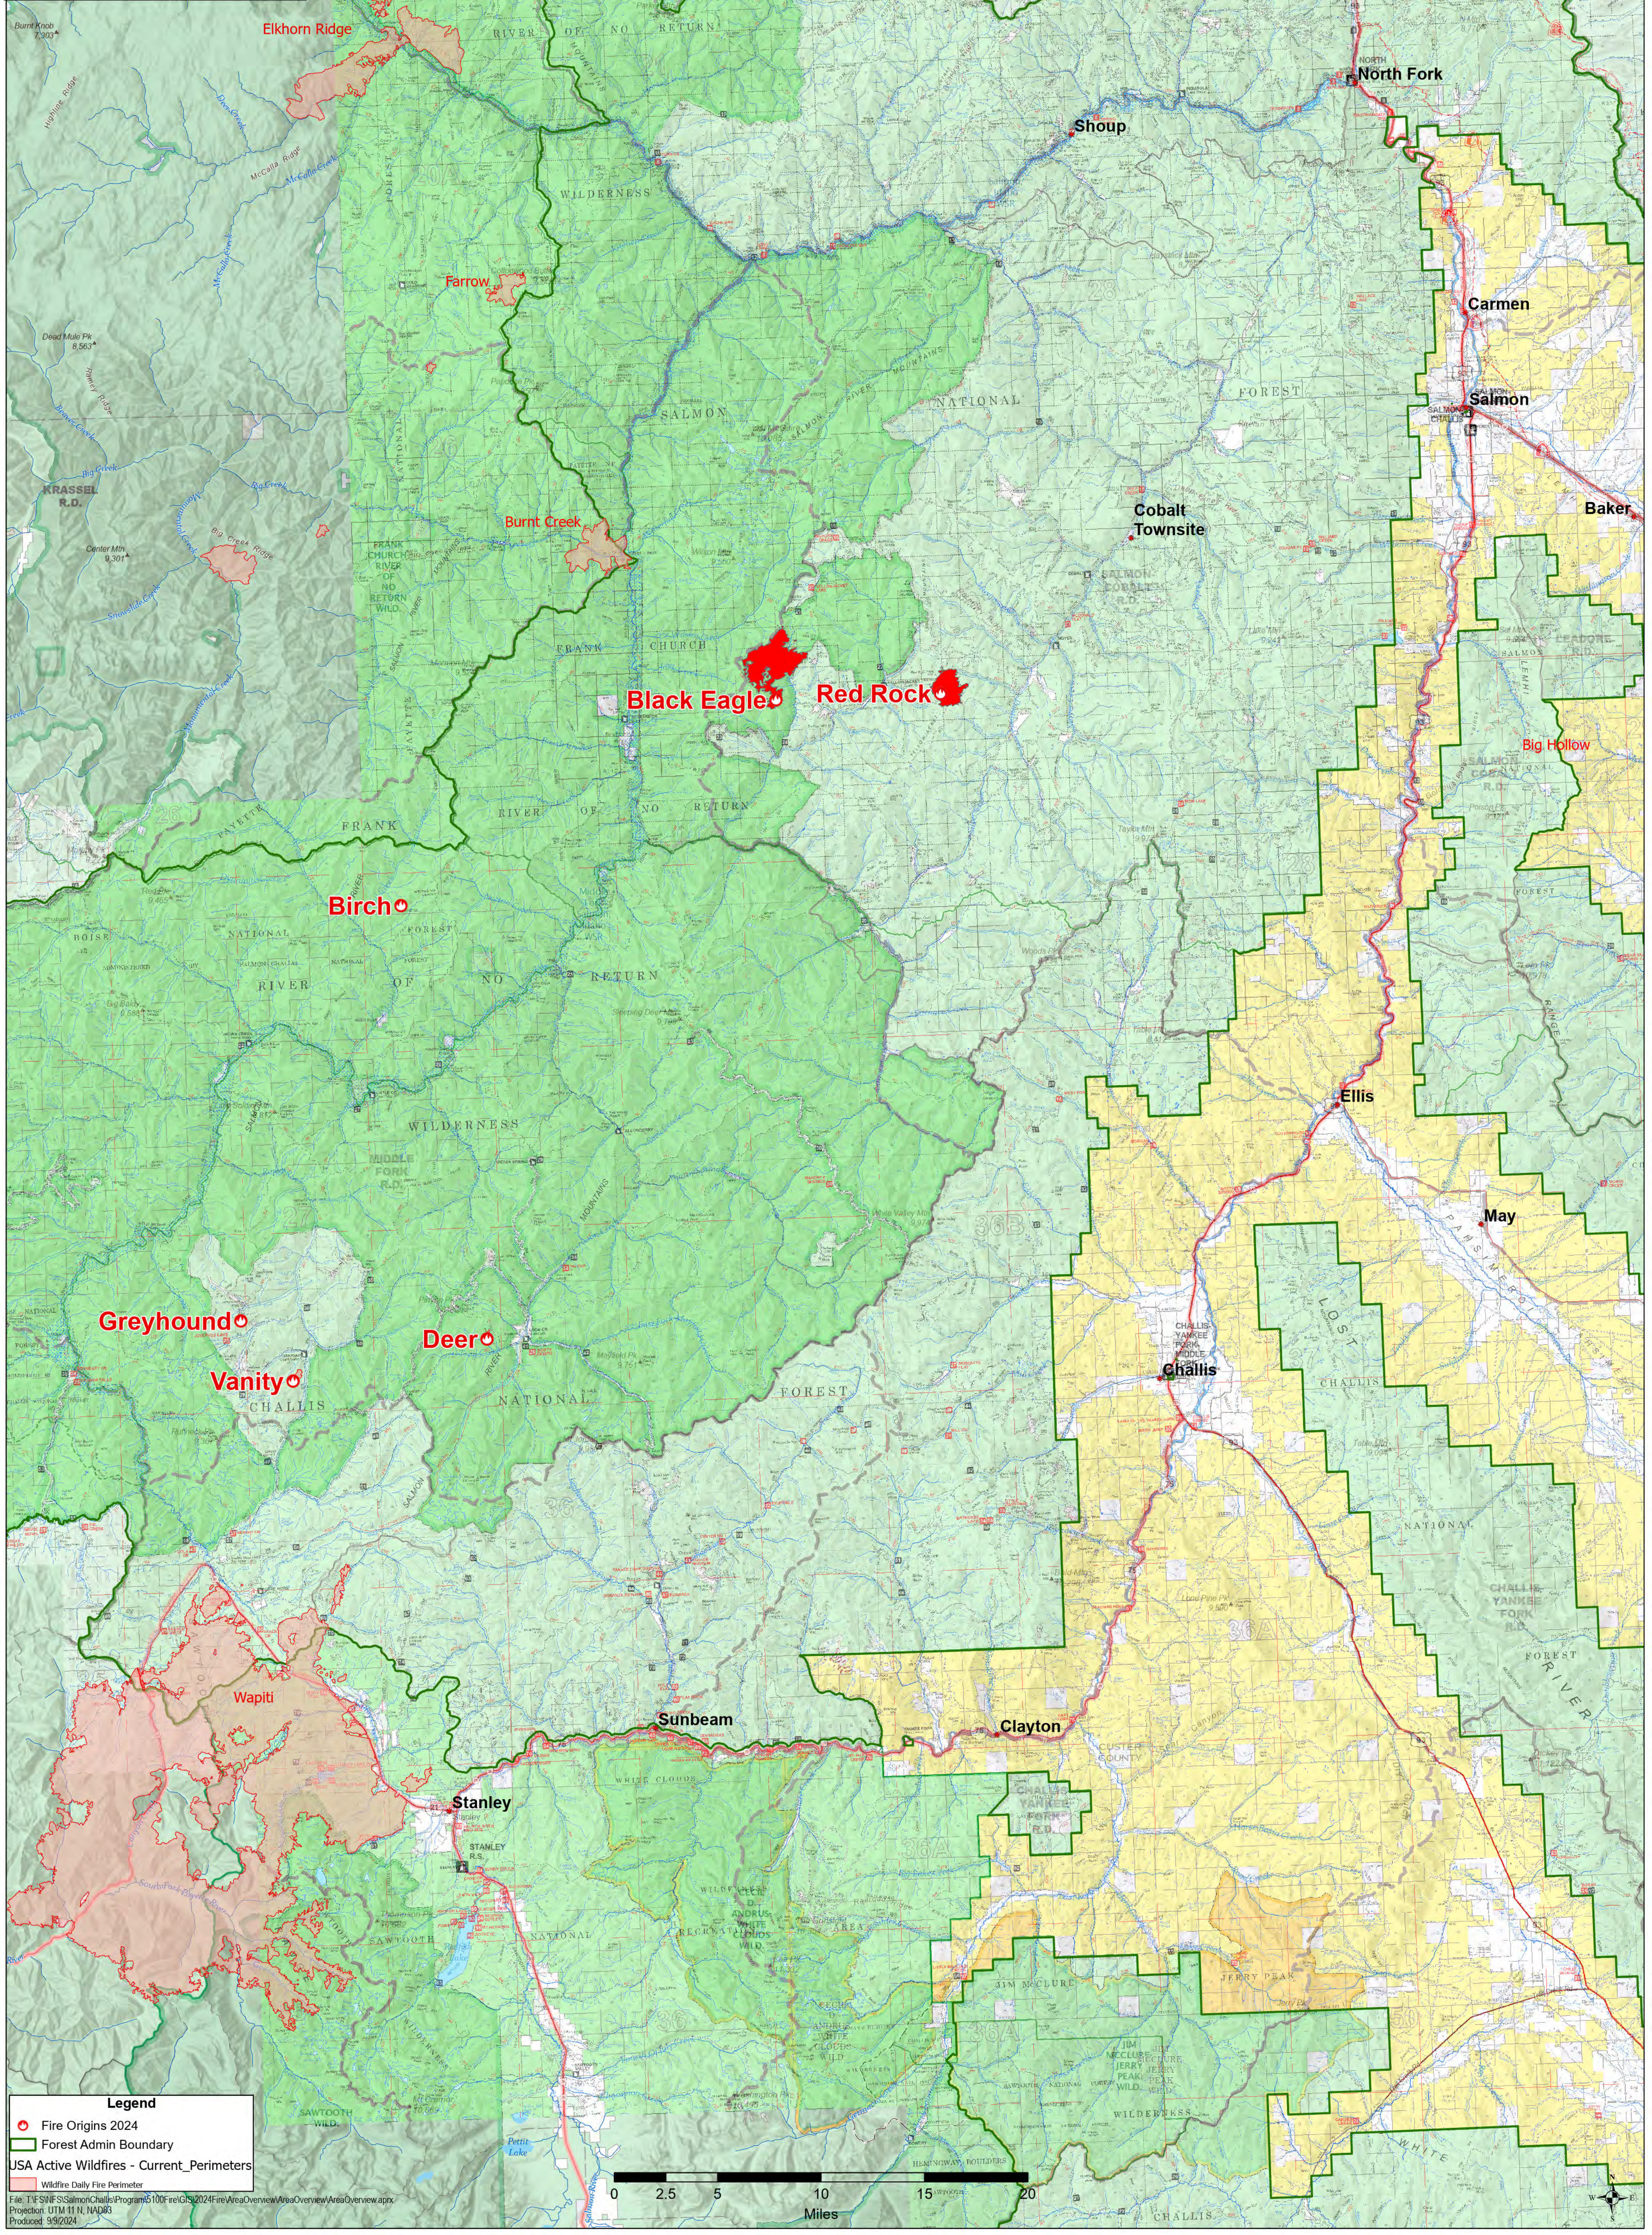

Salmon - Challis National Forest Fire Overview

9/6/2024

Vanity- 500 acres

Red Rock- 1,237 acres

Reynolds- 1,048 acres

Greyhound- 45 acres

Deer- 54 acres

Black Eagle- 3,088 acres

Birch- 66 acres

Legend

- Fire Origins 2024
- Forest Admin Boundary
- USA Active Wildfires - Current_Perimeters
- Wildfire Daily Fire Perimeter

File: T:\FSNF\S\Salmon\Challis\Programs\100\Fire\GIS\2024\FireAreaOverviewAreaOverview.aprx
Projection: UTM 11 N, NAD83
Produced: 9/6/2024