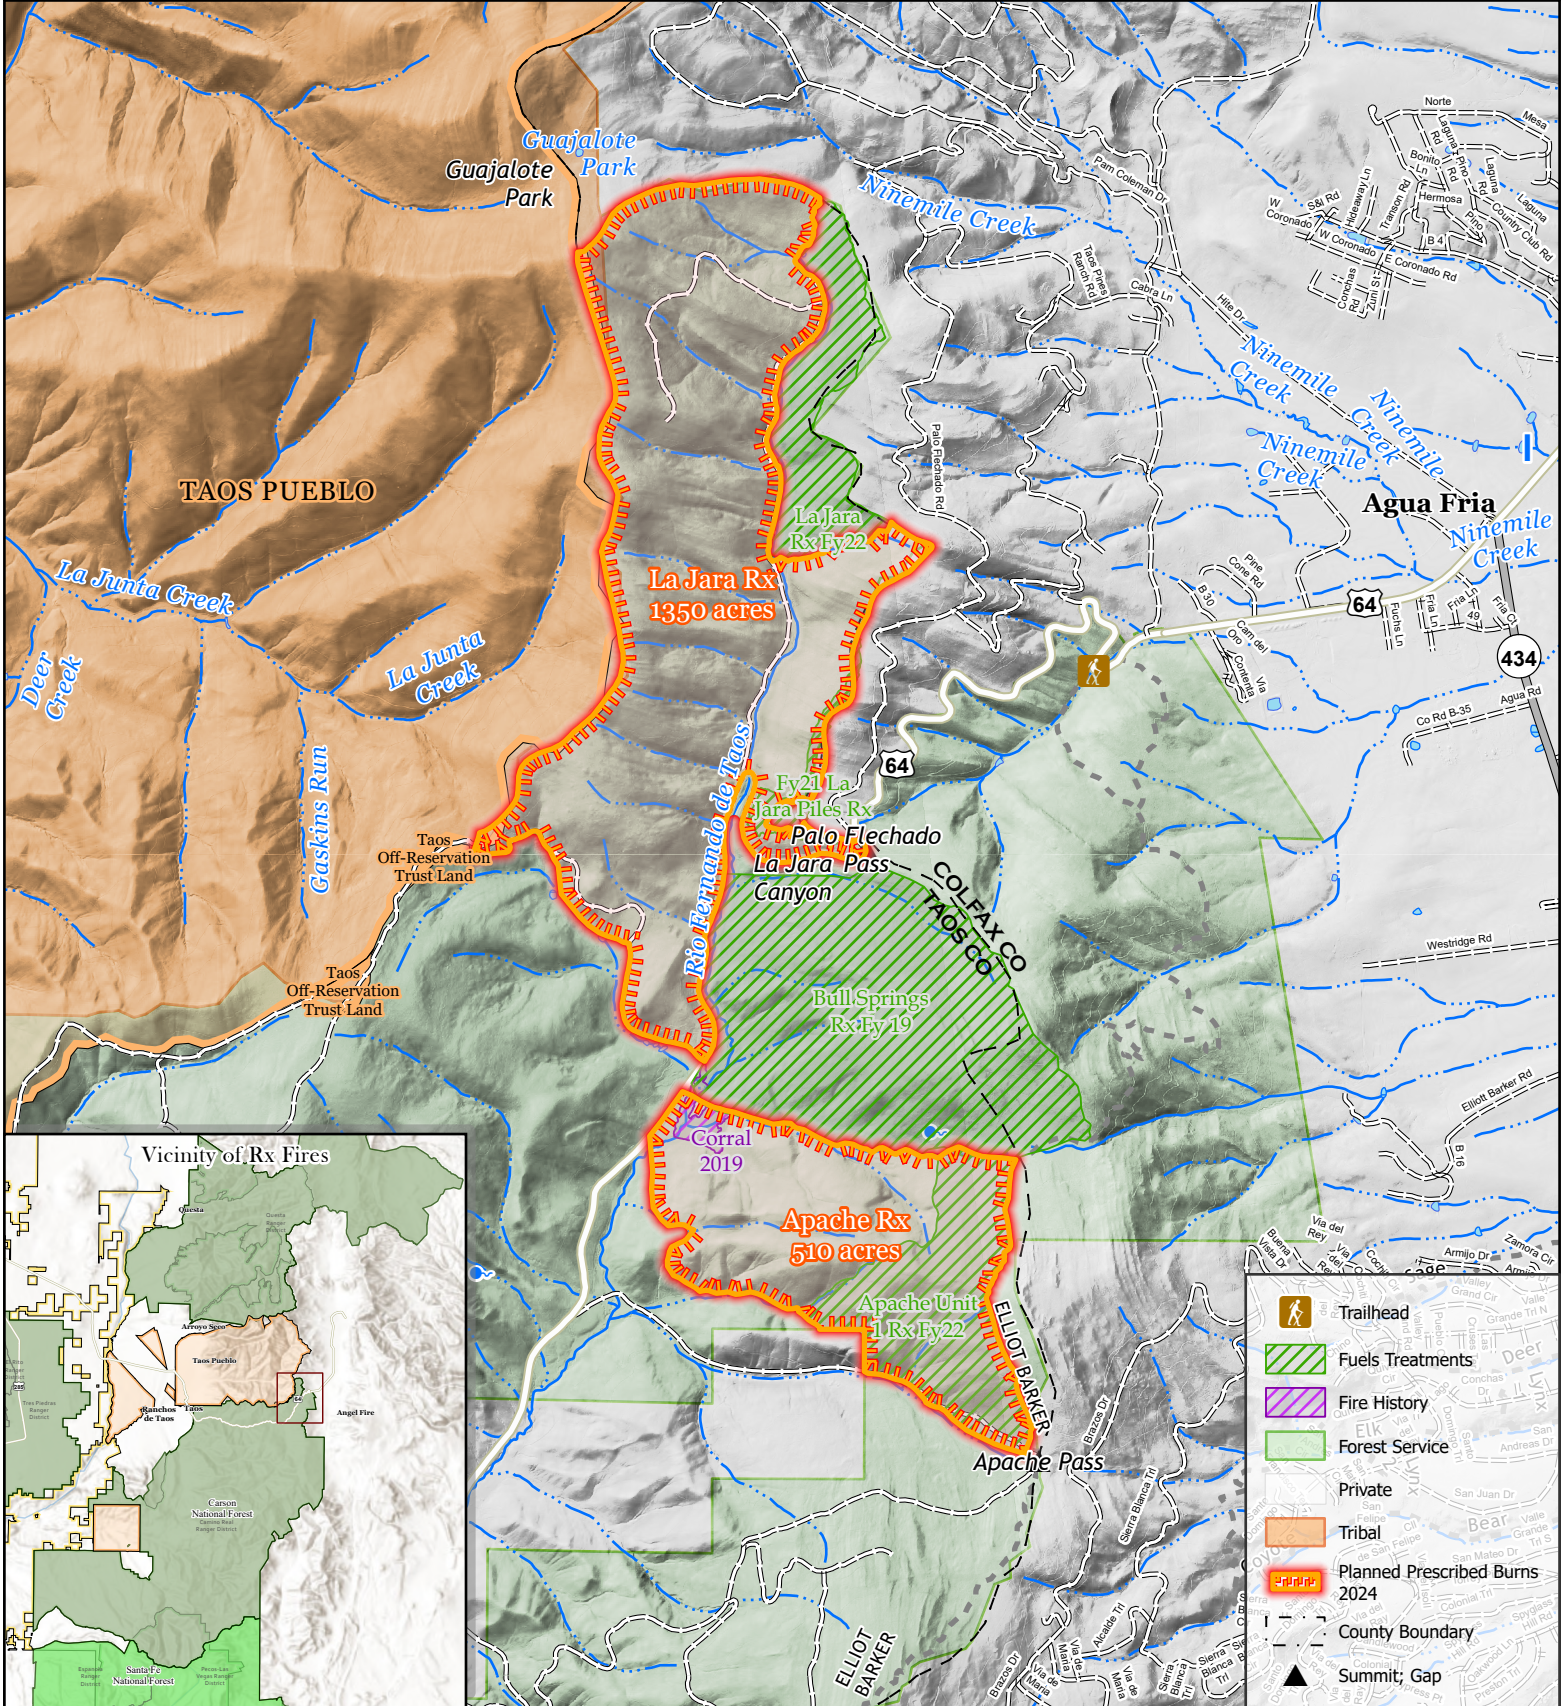

La Jara and Apache Prescribed Fires

9/25/2024

This product is reproduced from geospatial information prepared by the USDA Forest Service. Geospatial information and GIS product accuracy may vary. Using GIS products for purposes other than those for which they were created may yield inaccurate or misleading results. USDA Forest Service reserves the right to correct, update, modify or replace GIS products without notification.