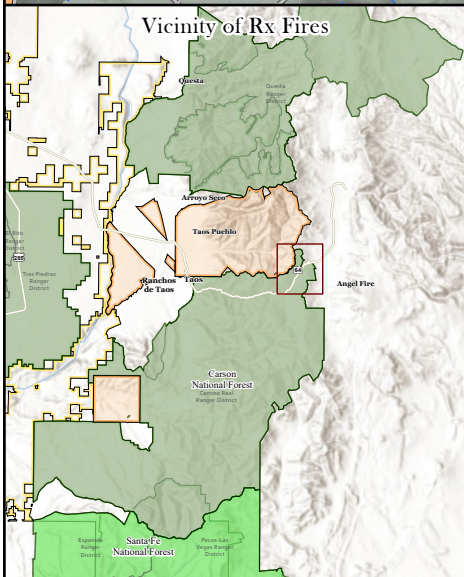

La Jara and Apache Prescribed Fires

9/25/2024

This product is reproduced from geospatial information prepared by the USDA Forest Service. Geospatial information and GIS product accuracy may vary. Using GIS products for purposes other than those for which they were created may yield inaccurate or misleading results. USDA Forest Service reserves the right to correct, update, modify or replace GIS products without notification.