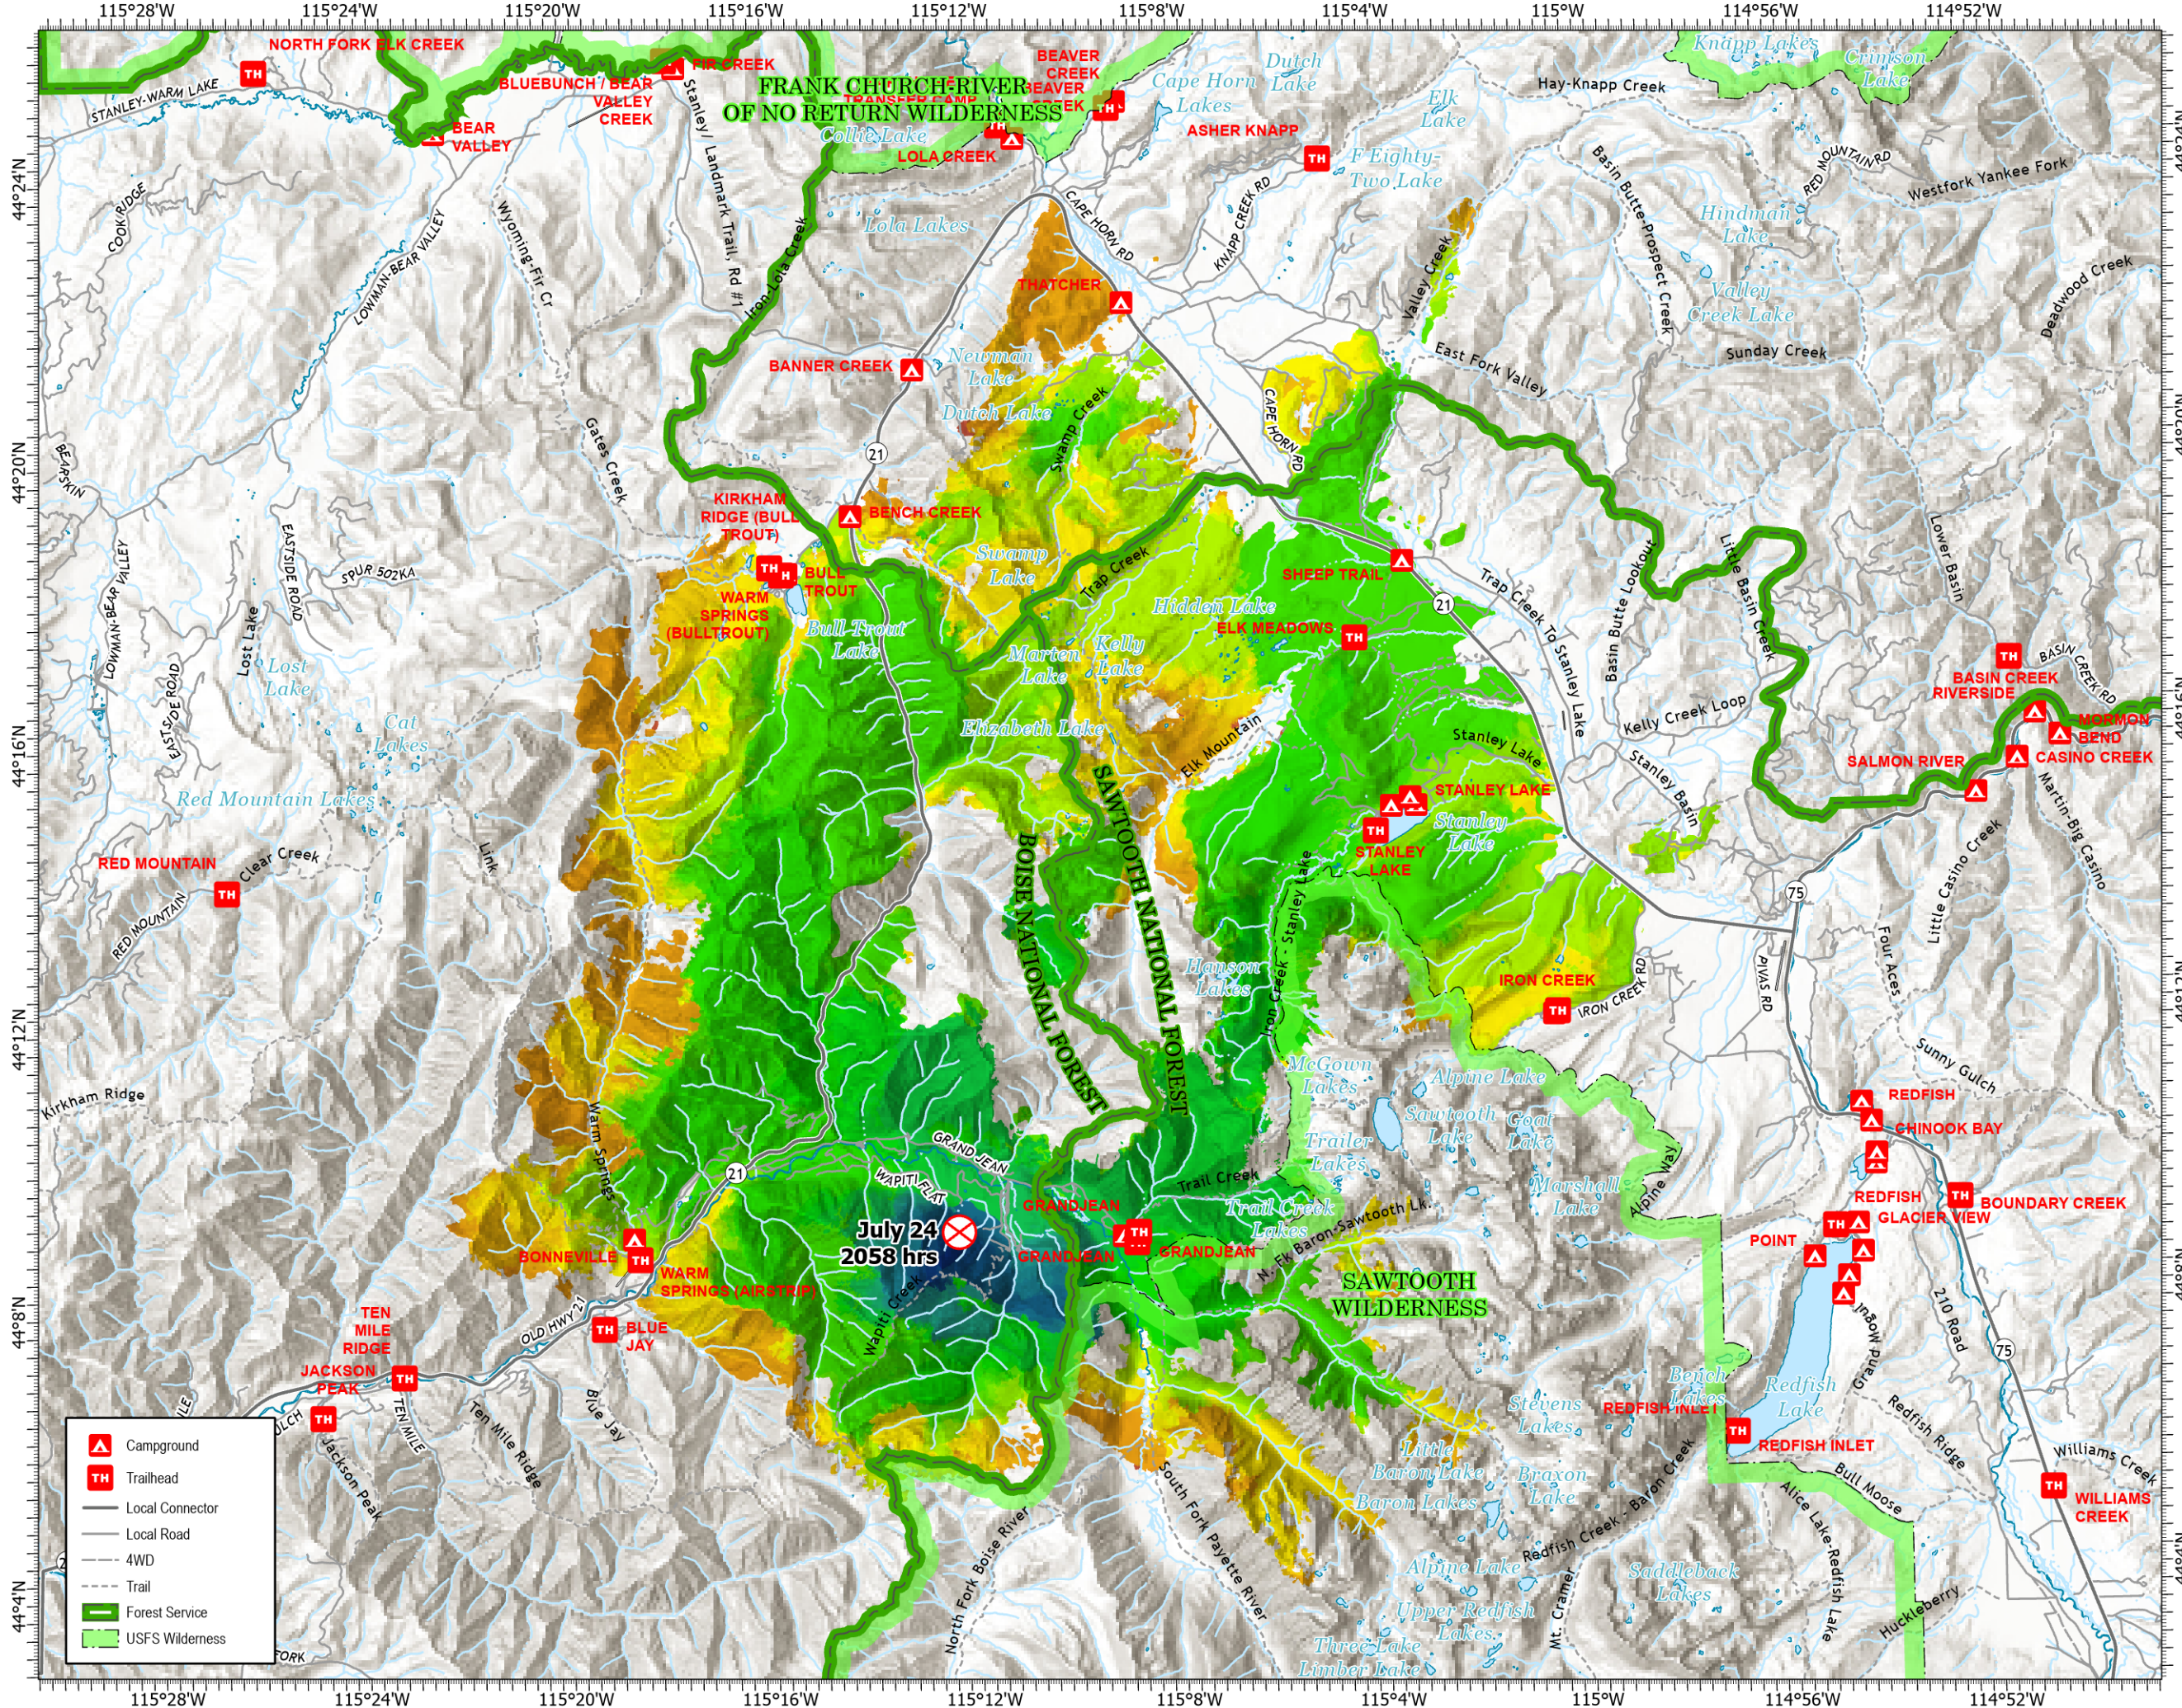

# PROGRESSION

WAPITI  
9/28/2024  
125,540 ACRES

Aug 01	+86 Acres	86 Total Acres
Aug 04	+119 Acres	205 Total Acres
Aug 05	+242 Acres	447 Total Acres
Aug 06	+293 Acres	740 Total Acres
Aug 07	+597 Acres	1,337 Total Acres
Aug 08	+366 Acres	1,703 Total Acres
Aug 09	+574 Acres	2,277 Total Acres
Aug 10	+174 Acres	2,451 Total Acres
Aug 11	+214 Acres	2,665 Total Acres
Aug 12	+438 Acres	3,103 Total Acres
Aug 13	+542 Acres	3,645 Total Acres
Aug 14	+226 Acres	3,871 Total Acres
Aug 15	+107 Acres	3,978 Total Acres
Aug 16	+138 Acres	4,116 Total Acres
Aug 17	+786 Acres	4,902 Total Acres
Aug 18	+4,099 Acres	9,001 Total Acres
Aug 19	+4,925 Acres	13,926 Total Acres
Aug 20	+3,487 Acres	17,413 Total Acres
Aug 21	+4,462 Acres	21,875 Total Acres
Aug 22	+13,618 Acres	35,493 Total Acres
Aug 24	+28,630 Acres	64,123 Total Acres
Aug 25	+3,891 Acres	68,014 Total Acres
Aug 26	+2,150 Acres	70,164 Total Acres
Aug 27	+9,223 Acres	79,387 Total Acres
Aug 28	+9,976 Acres	89,363 Total Acres
Aug 29	+2,410 Acres	91,773 Total Acres
Aug 30	+2,539 Acres	94,312 Total Acres
Aug 31	+3,115 Acres	97,427 Total Acres
Sep 01	+10,329 Acres	107,756 Total Acres
Sep 03	+2,420 Acres	110,176 Total Acres
Sep 04	+1,786 Acres	111,962 Total Acres
Sep 05	+1,072 Acres	113,034 Total Acres
Sep 06	+1,670 Acres	114,704 Total Acres
Sep 07	+1,840 Acres	116,544 Total Acres
Sep 08	+3,570 Acres	120,114 Total Acres
Sep 10	+5,135 Acres	125,249 Total Acres
Sep 13	+198 Acres	125,447 Total Acres
Sep 14	+12 Acres	125,459 Total Acres
Sep 18	+12 Acres	125,471 Total Acres
Sep 19	+3 Acres	125,474 Total Acres
Sep 20	+2 Acres	125,476 Total Acres
Sep 22	+2 Acres	125,478 Total Acres
Sep 23	+1 Acres	125,479 Total Acres
Sep 25	+29 Acres	125,508 Total Acres
Sep 27	+32 Acres	125,540 Total Acres

TEAM 4

0 0.5 1 2 3 4 Miles

- Campground
- Trailhead
- Local Connector
- Local Road
- 4WD
- Trail
- Forest Service
- USFS Wilderness

1:163,143 | GB Team 4 | 9/28/2024 0801  
Acres from IR  
North American 1983 Datum, LatLong Grid