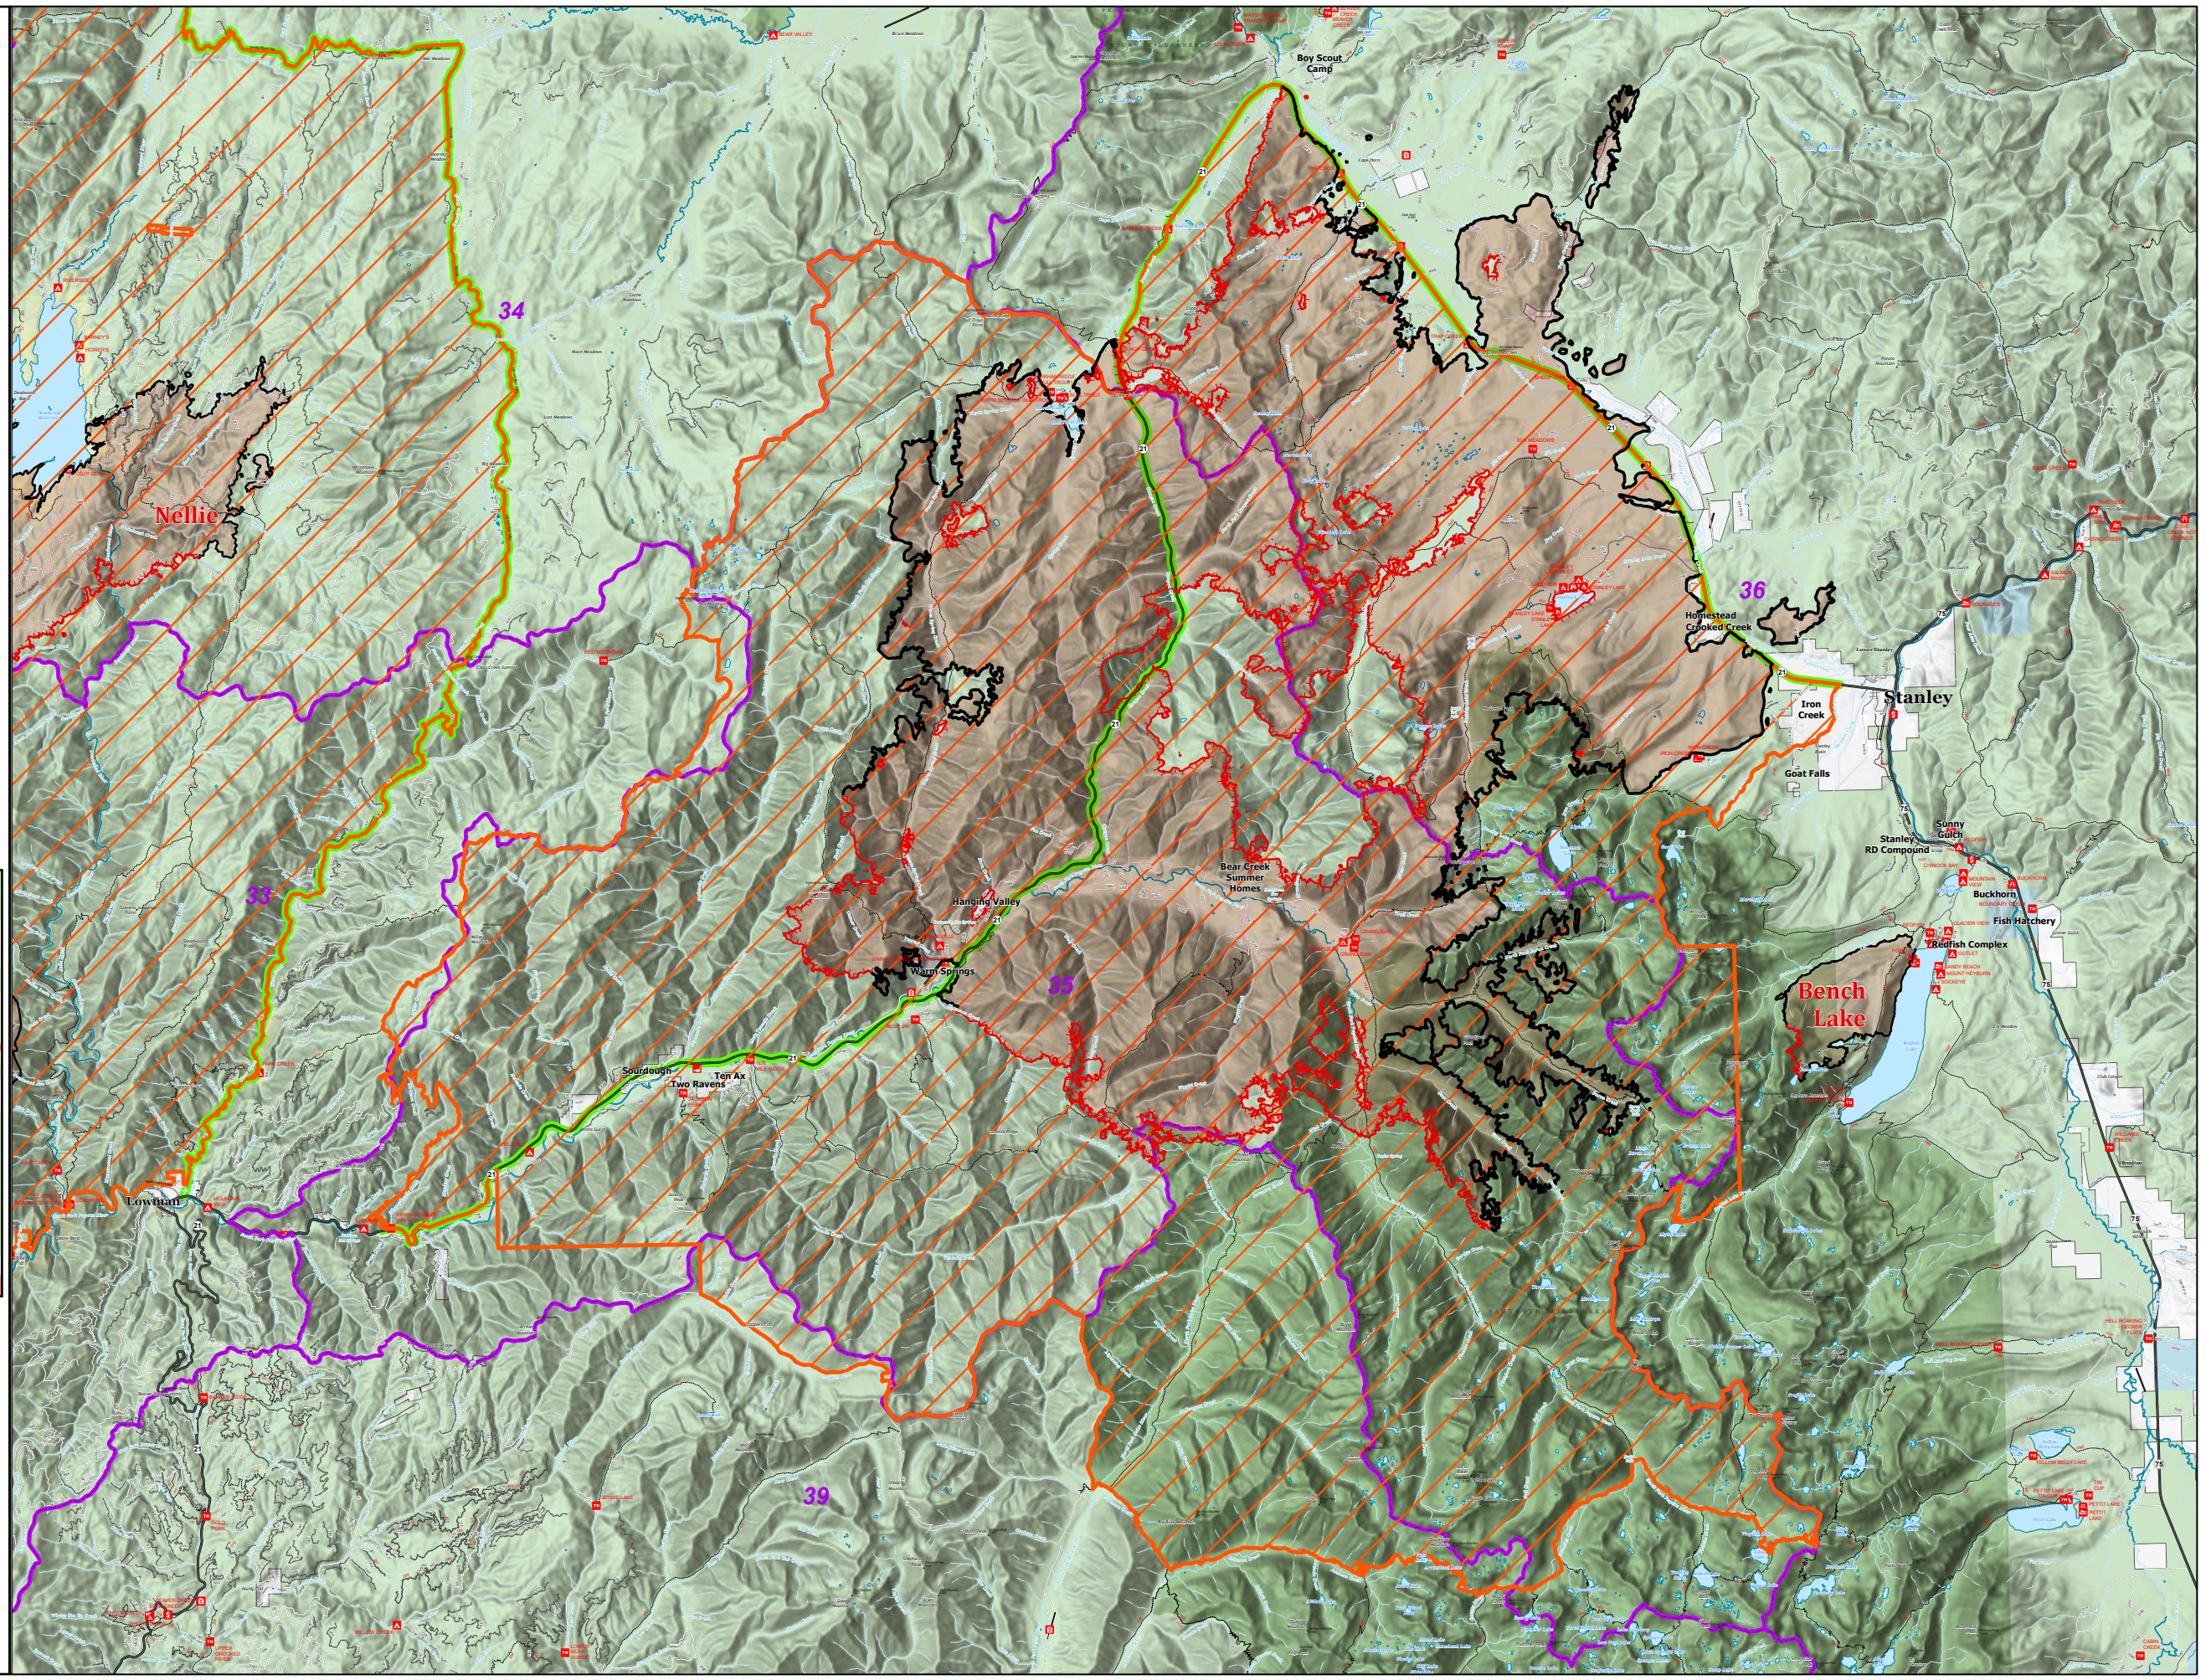

WAPITI

9/27/2024
125,508 ACRES
72% COMPLETE

-  Closure Areas
-  Open Roads within Fire Closure
-  Game Management Unit
-  Contained
-  Uncontained
-  Wildfire Perimeter
-  Bureau of Reclamation (BOR)
-  State
-  US Forest Service (USFS)
-  Private
-  USFS Wilderness

1:200,825 | GB Team 4 | 9/26/2024 2117
North American 1983 Datum. LatLong Grid