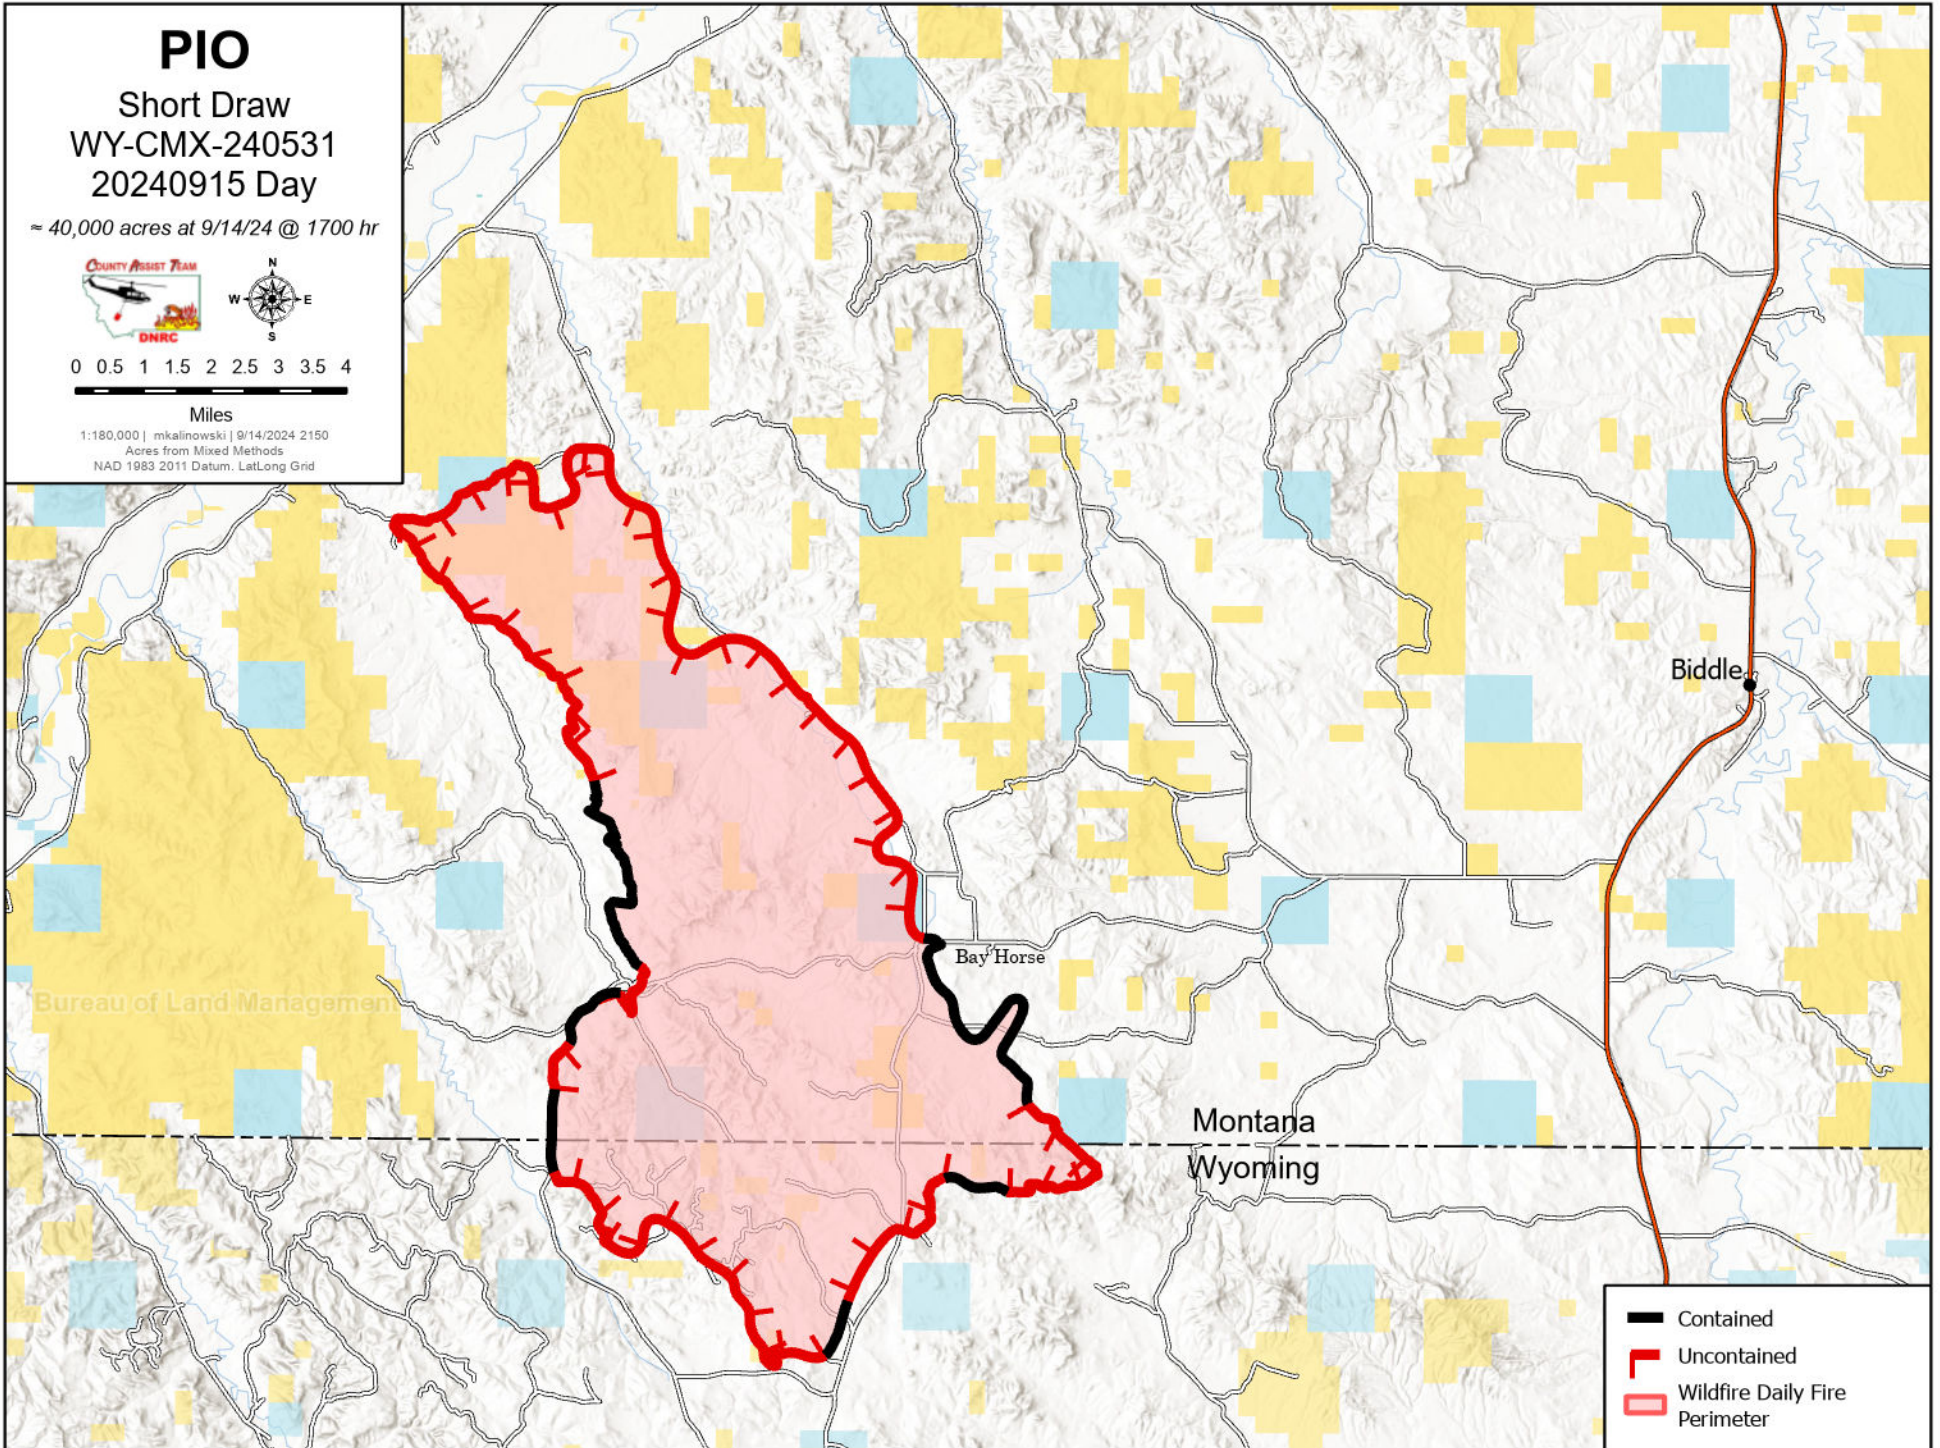

PIO

Short Draw
WY-CMX-240531
20240915 Day

≈ 40,000 acres at 9/14/24 @ 1700 hr

0 0.5 1 1.5 2 2.5 3 3.5 4

Miles

1:180,000 | mkalinowski | 9/14/2024 2150
Acres from Mixed Methods
NAD 1983 2011 Datum, LatLong Grid

- Contained
- - - Uncontained
- Wildfire Daily Fire Perimeter