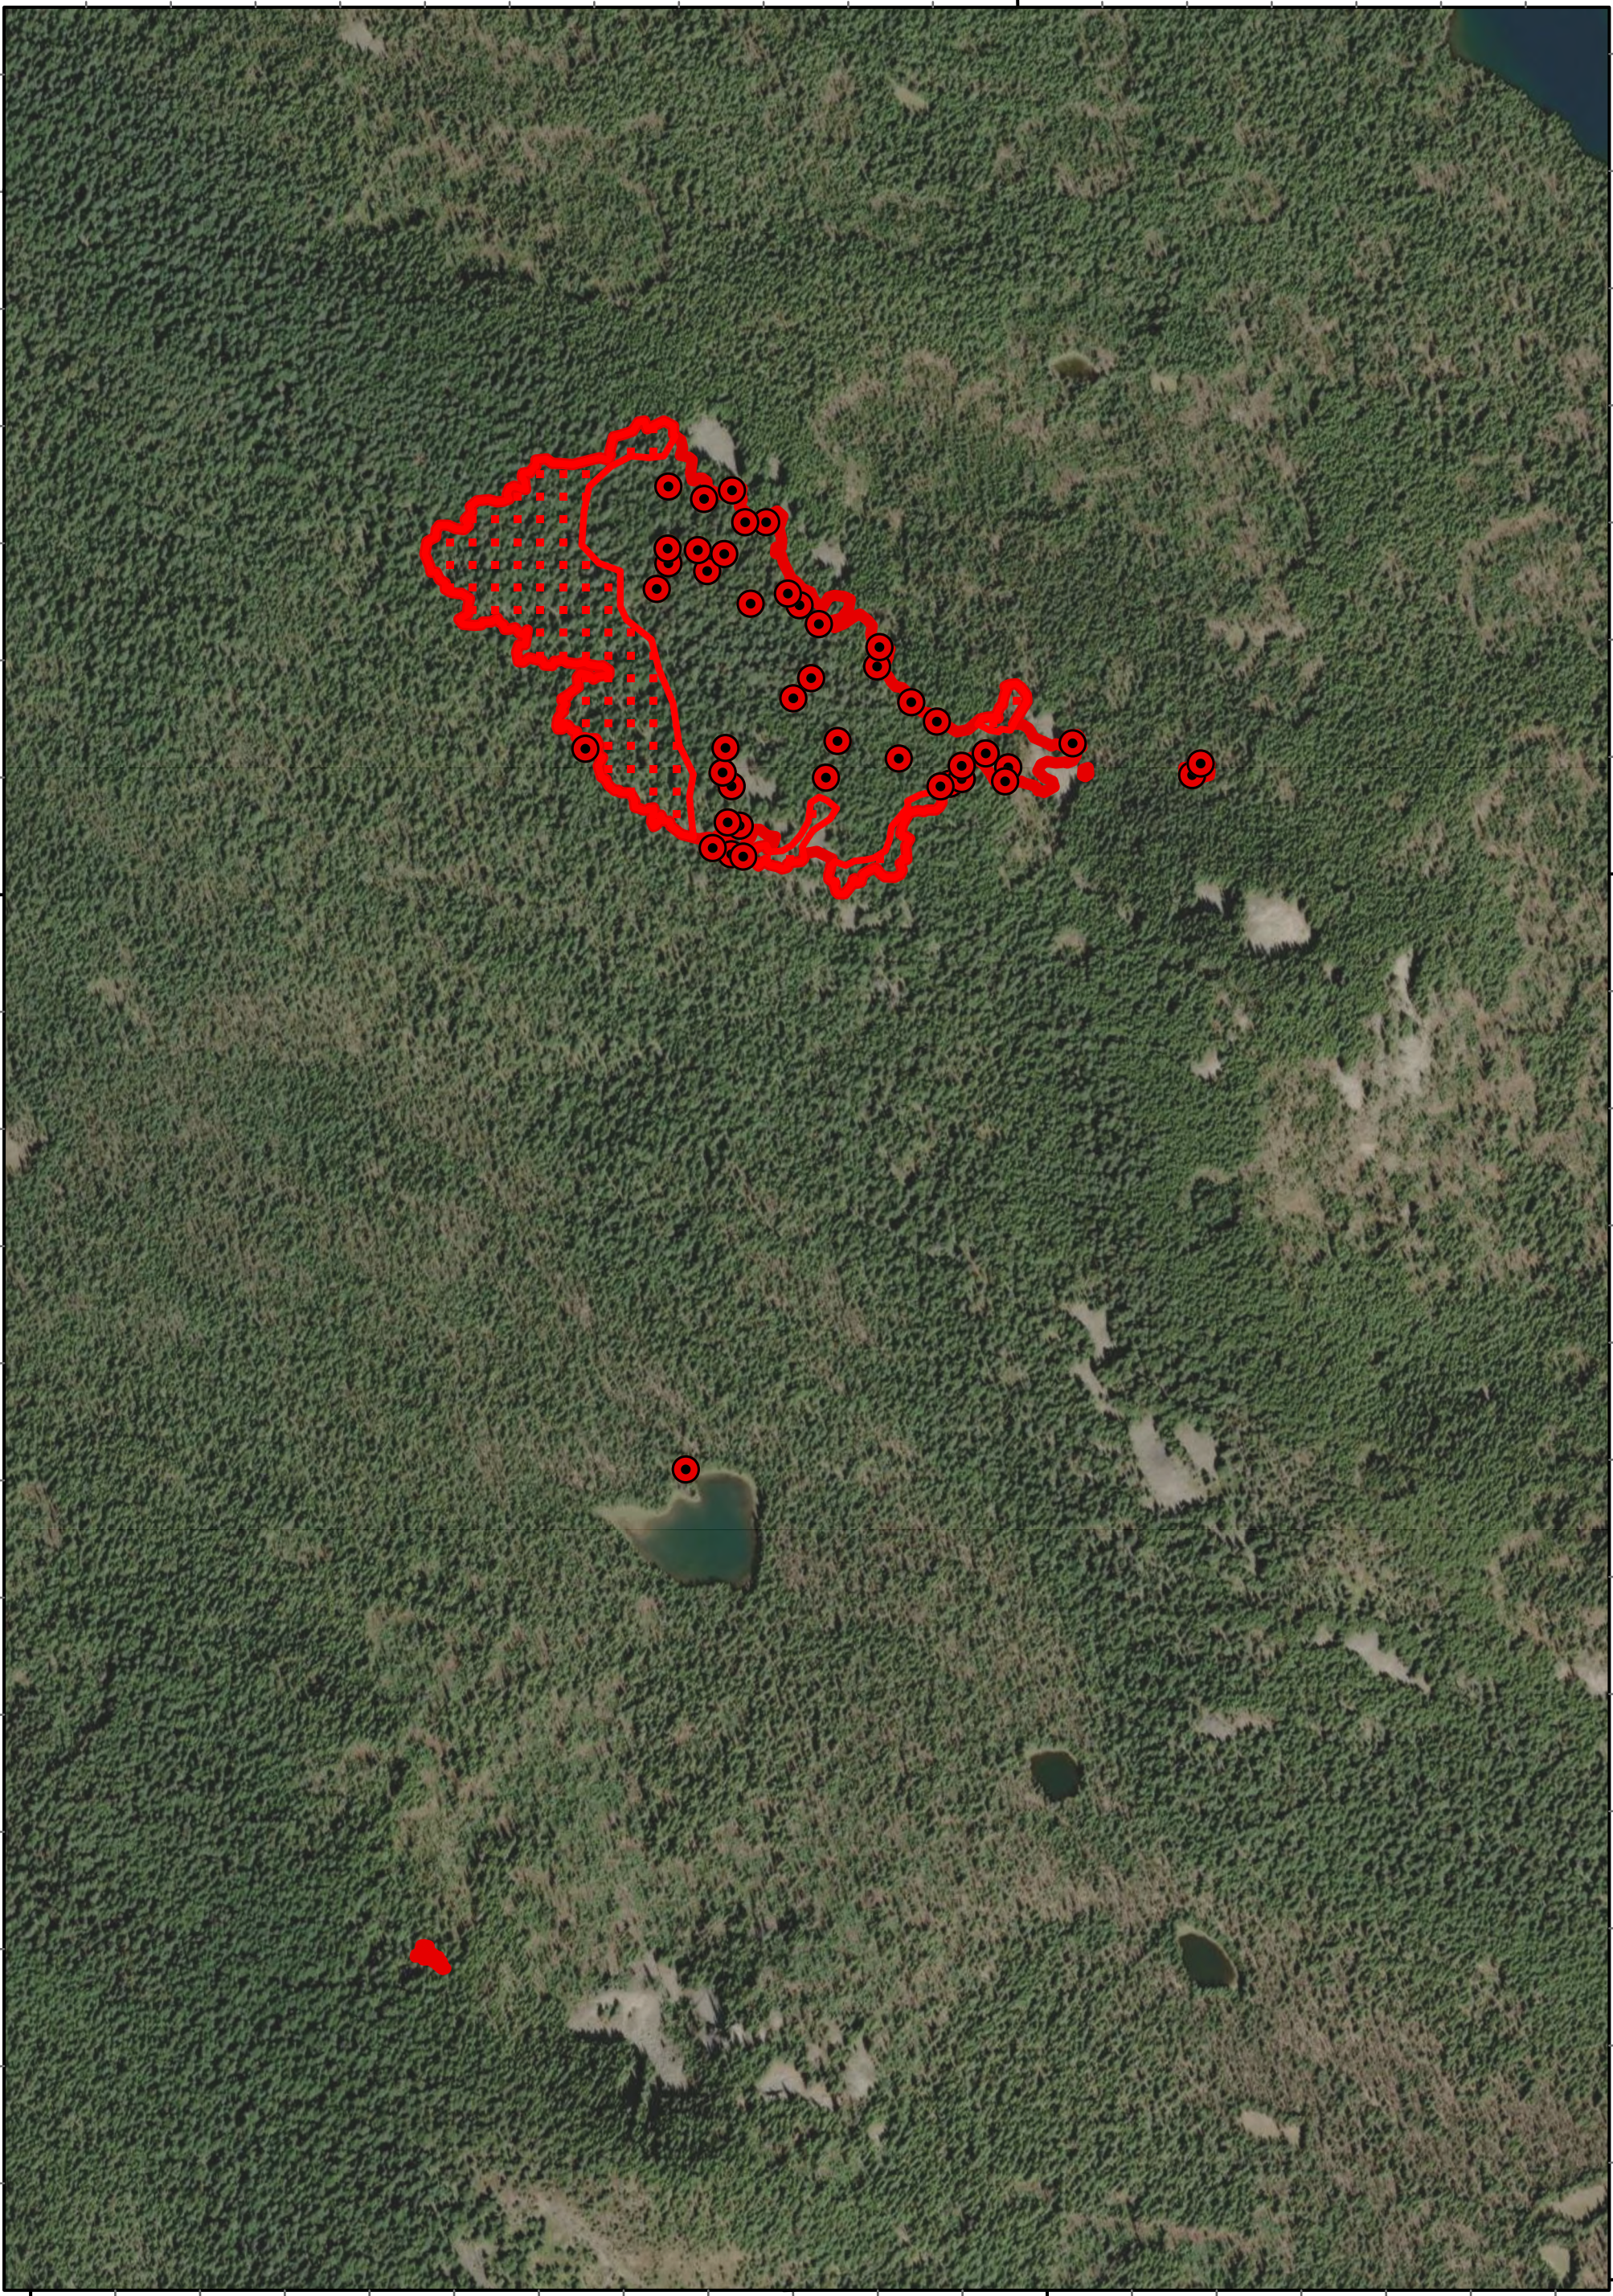

121°56'0"W

43°55'0"N

43°55'0"N

121°57'0"W

121°56'0"W

43°54'0"N

374 MR and Round Top
 OR-WIF-240374 and OR-WIF-240377
 Infrared Heat Sources
 9/13/2024 at 2021 PDT
 Interpreted Acres: 58 for 374 MR - No change for Round Top
 IRIN: Elise Bowne

-  IR Isolated Heat Source
-  IR Heat Perimeter
-  IR Scattered Heat