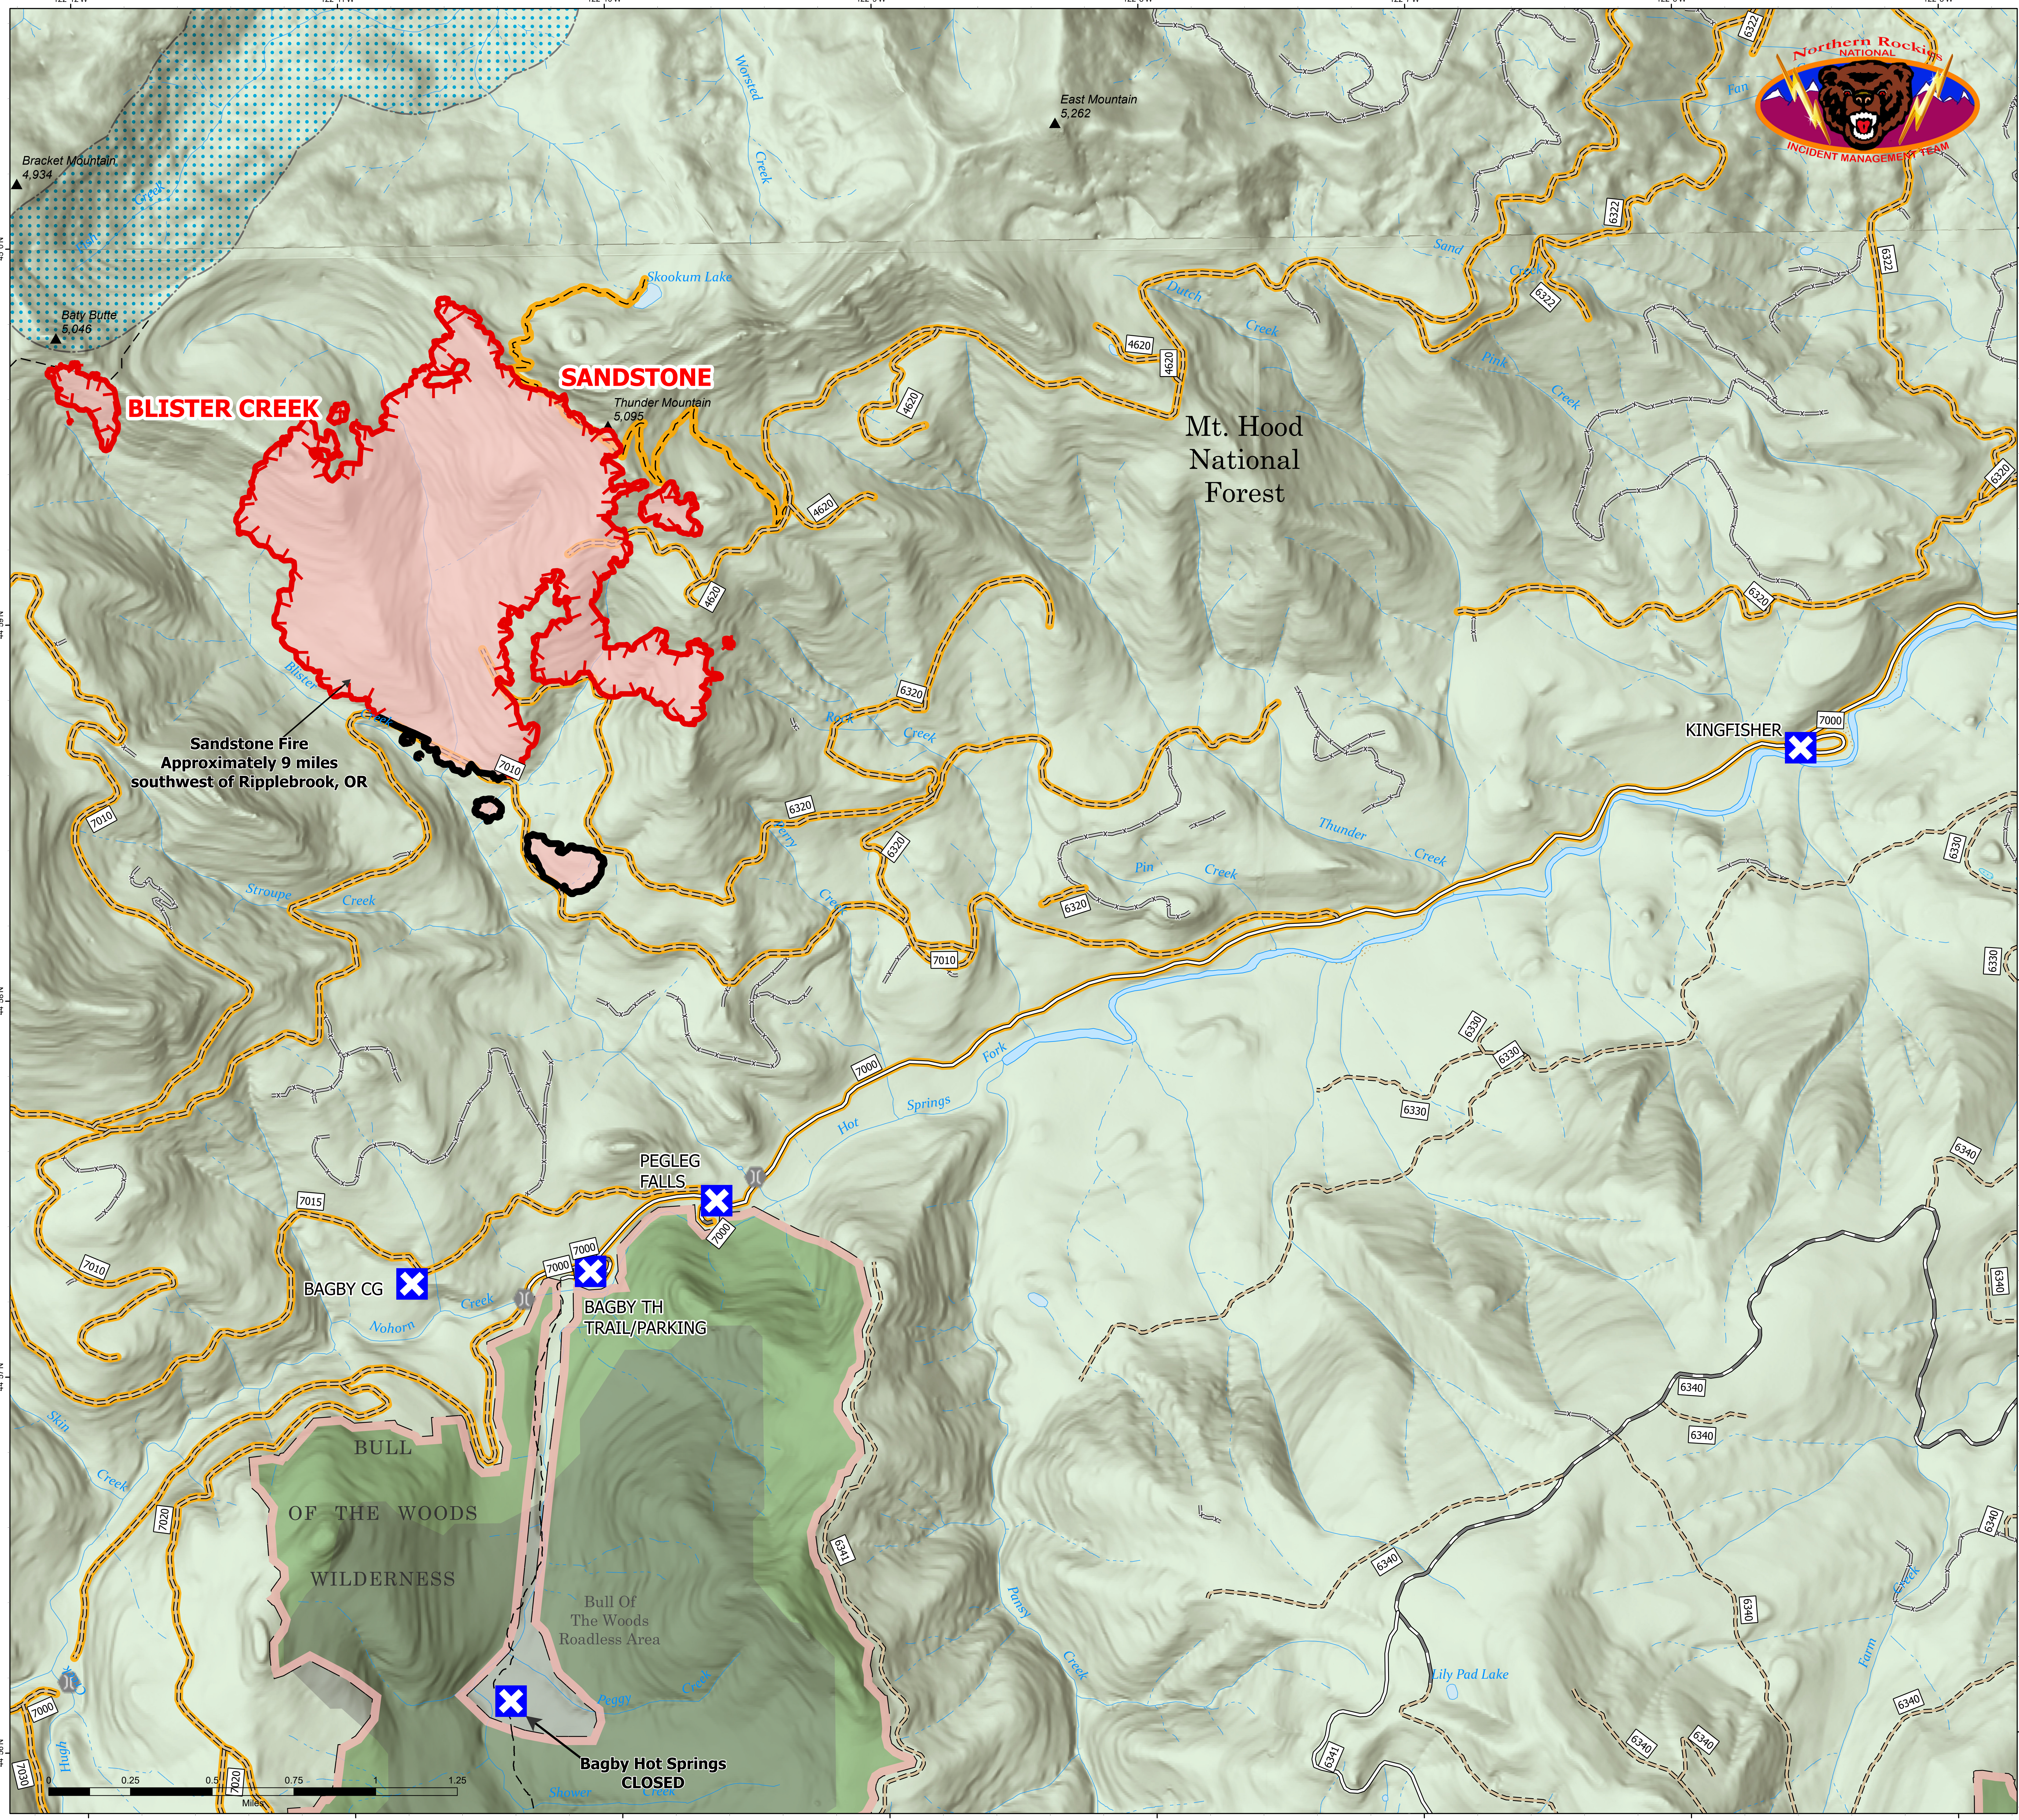

Public Information
Sandstone
 08/16/2024 Day
 Sandstone 696 acres
 Blister Creek 17 acres
 at 20240814 @ 2024 PDT Hrs

-  Road/Trail CLOSURE
-  Closure
-  Contained
-  Uncontained
-  Wildfire Daily Fire Perimeter
-  Trail
-  Road, Paved
-  Road, Dirt/Gravel
-  Road, high clearance
-  FS Closed Road
-  FS Wilderness Boundary
-  Wild and Scenic River
-  USFS Roadless Areas
-  USFS Wilderness
-  Forest Service Land

44°56'N 122°12'W 122°11'W 122°10'W 122°9'W 122°8'W 122°7'W 122°6'W 122°5'W