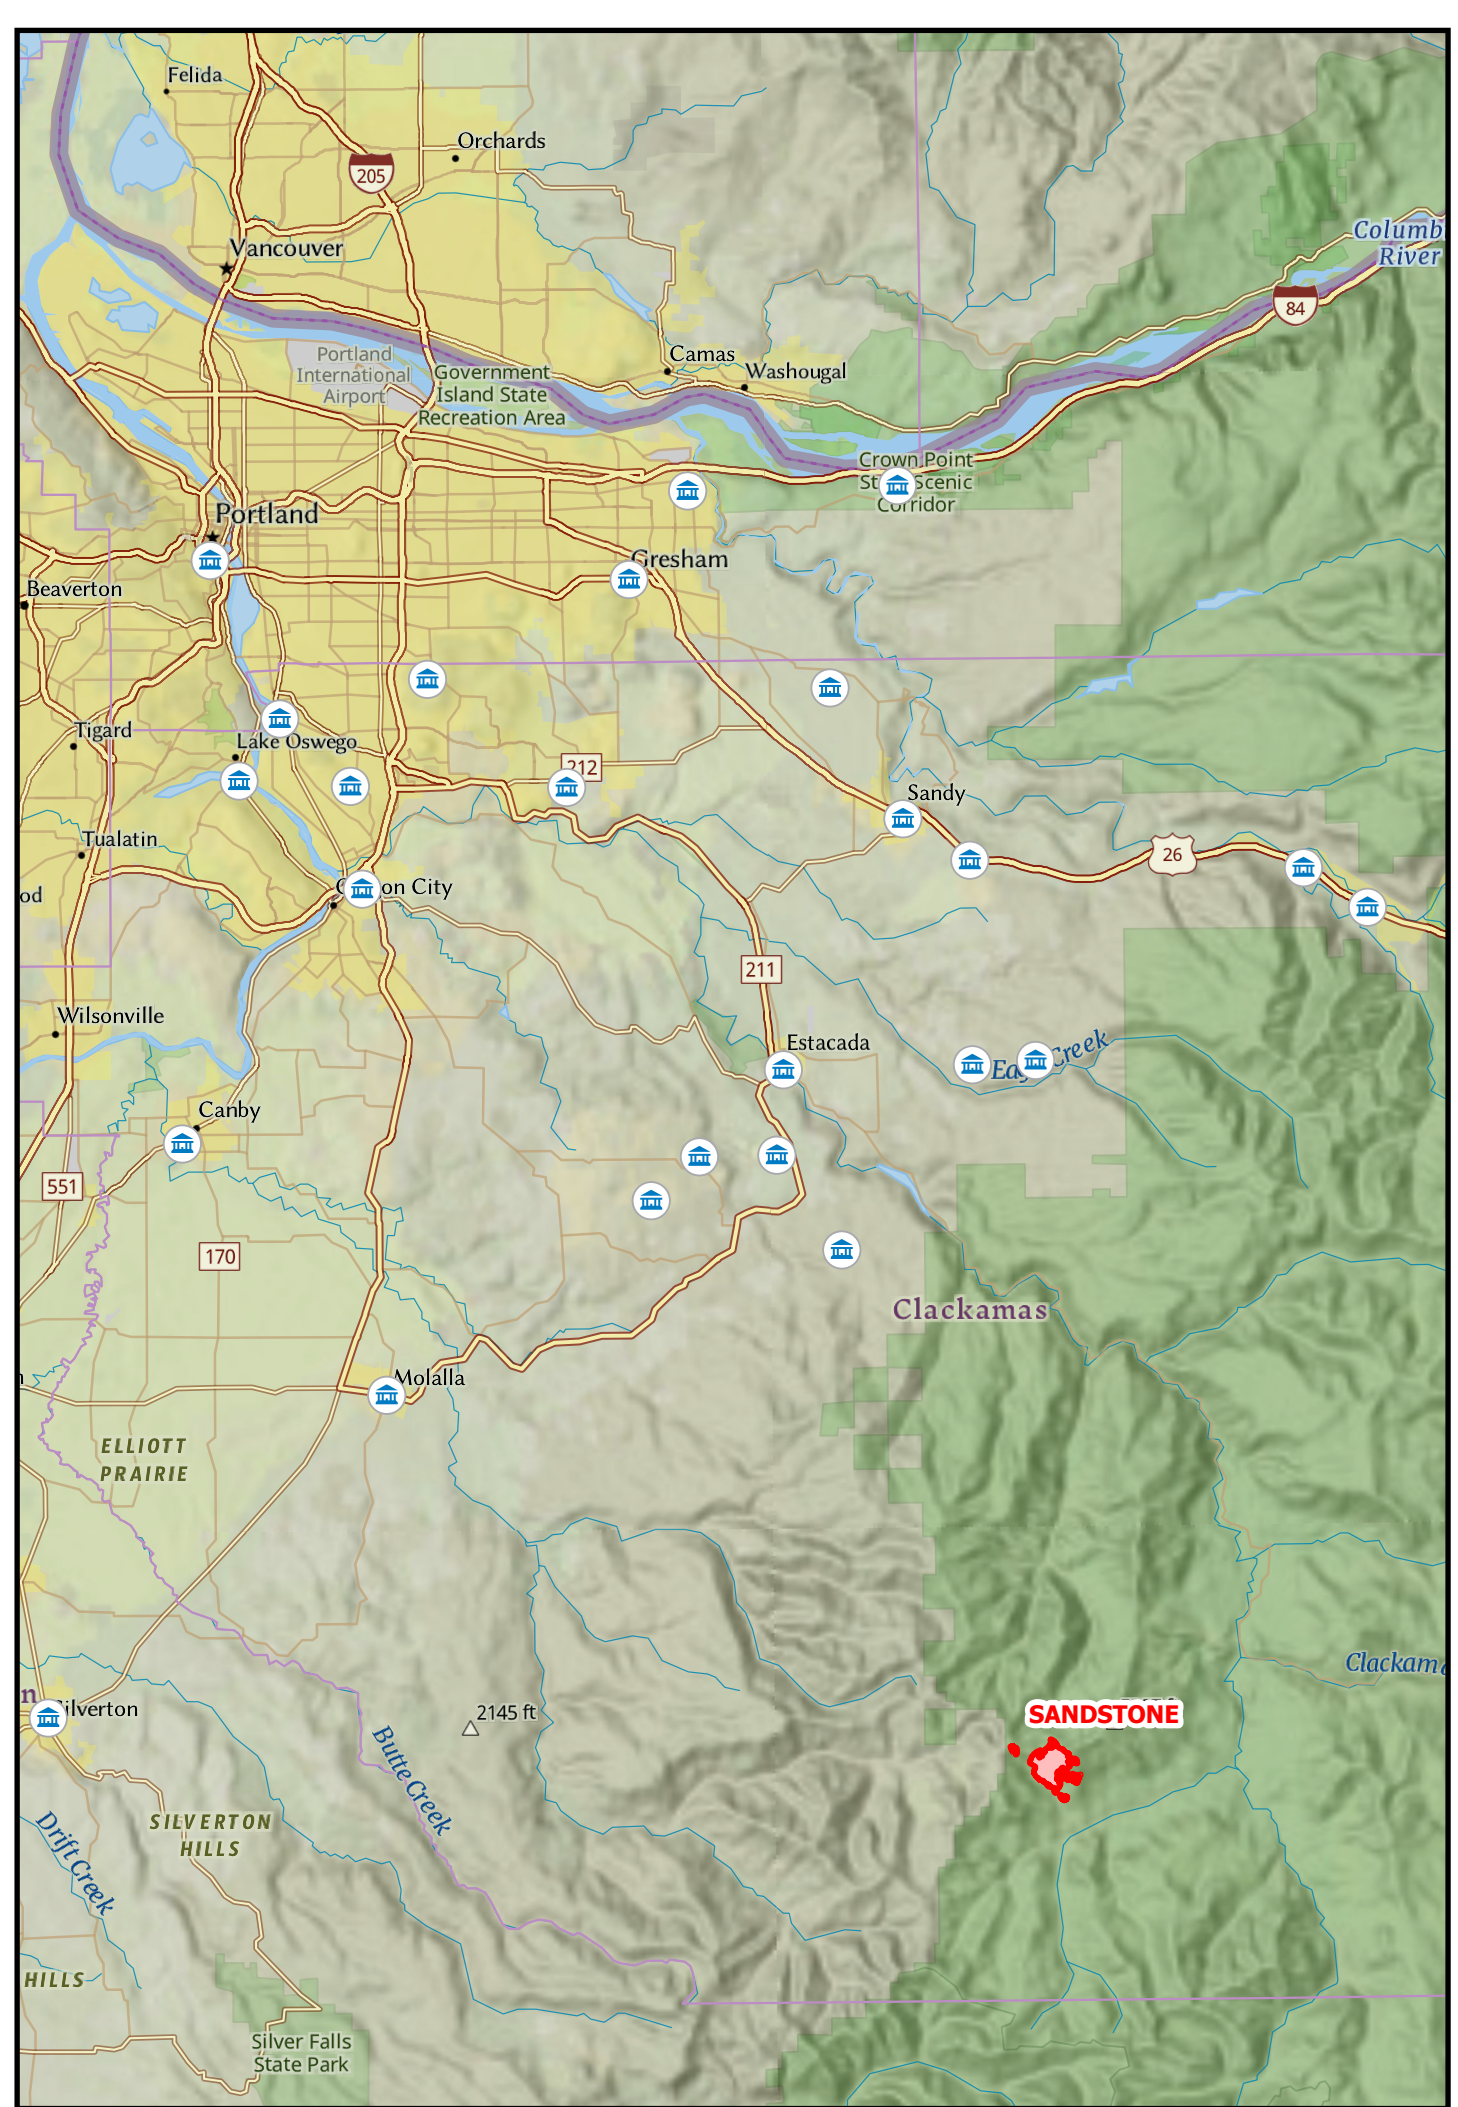

Public Information
Sandstone
 08/16/2024 Day
 Sandstone 696 acres
 Blister Creek 17 acres
 at 20240814 @ 2024 PDT Hrs

-  Road/Trail CLOSURE
-  Closure
-  Contained
-  Uncontained
-  Wildfire Daily Fire Perimeter
-  Trail
-  Road, Paved
-  Road, Dirt/Gravel
-  Road, high clearance
-  FS Closed Road
-  FS Wilderness Boundary
-  Wild and Scenic River
-  USFS Roadless Areas
-  USFS Wilderness
-  Forest Service Land

44°56'N 122°12'W 122°11'W 122°10'W 122°9'W 122°8'W 122°7'W 122°6'W 122°5'W