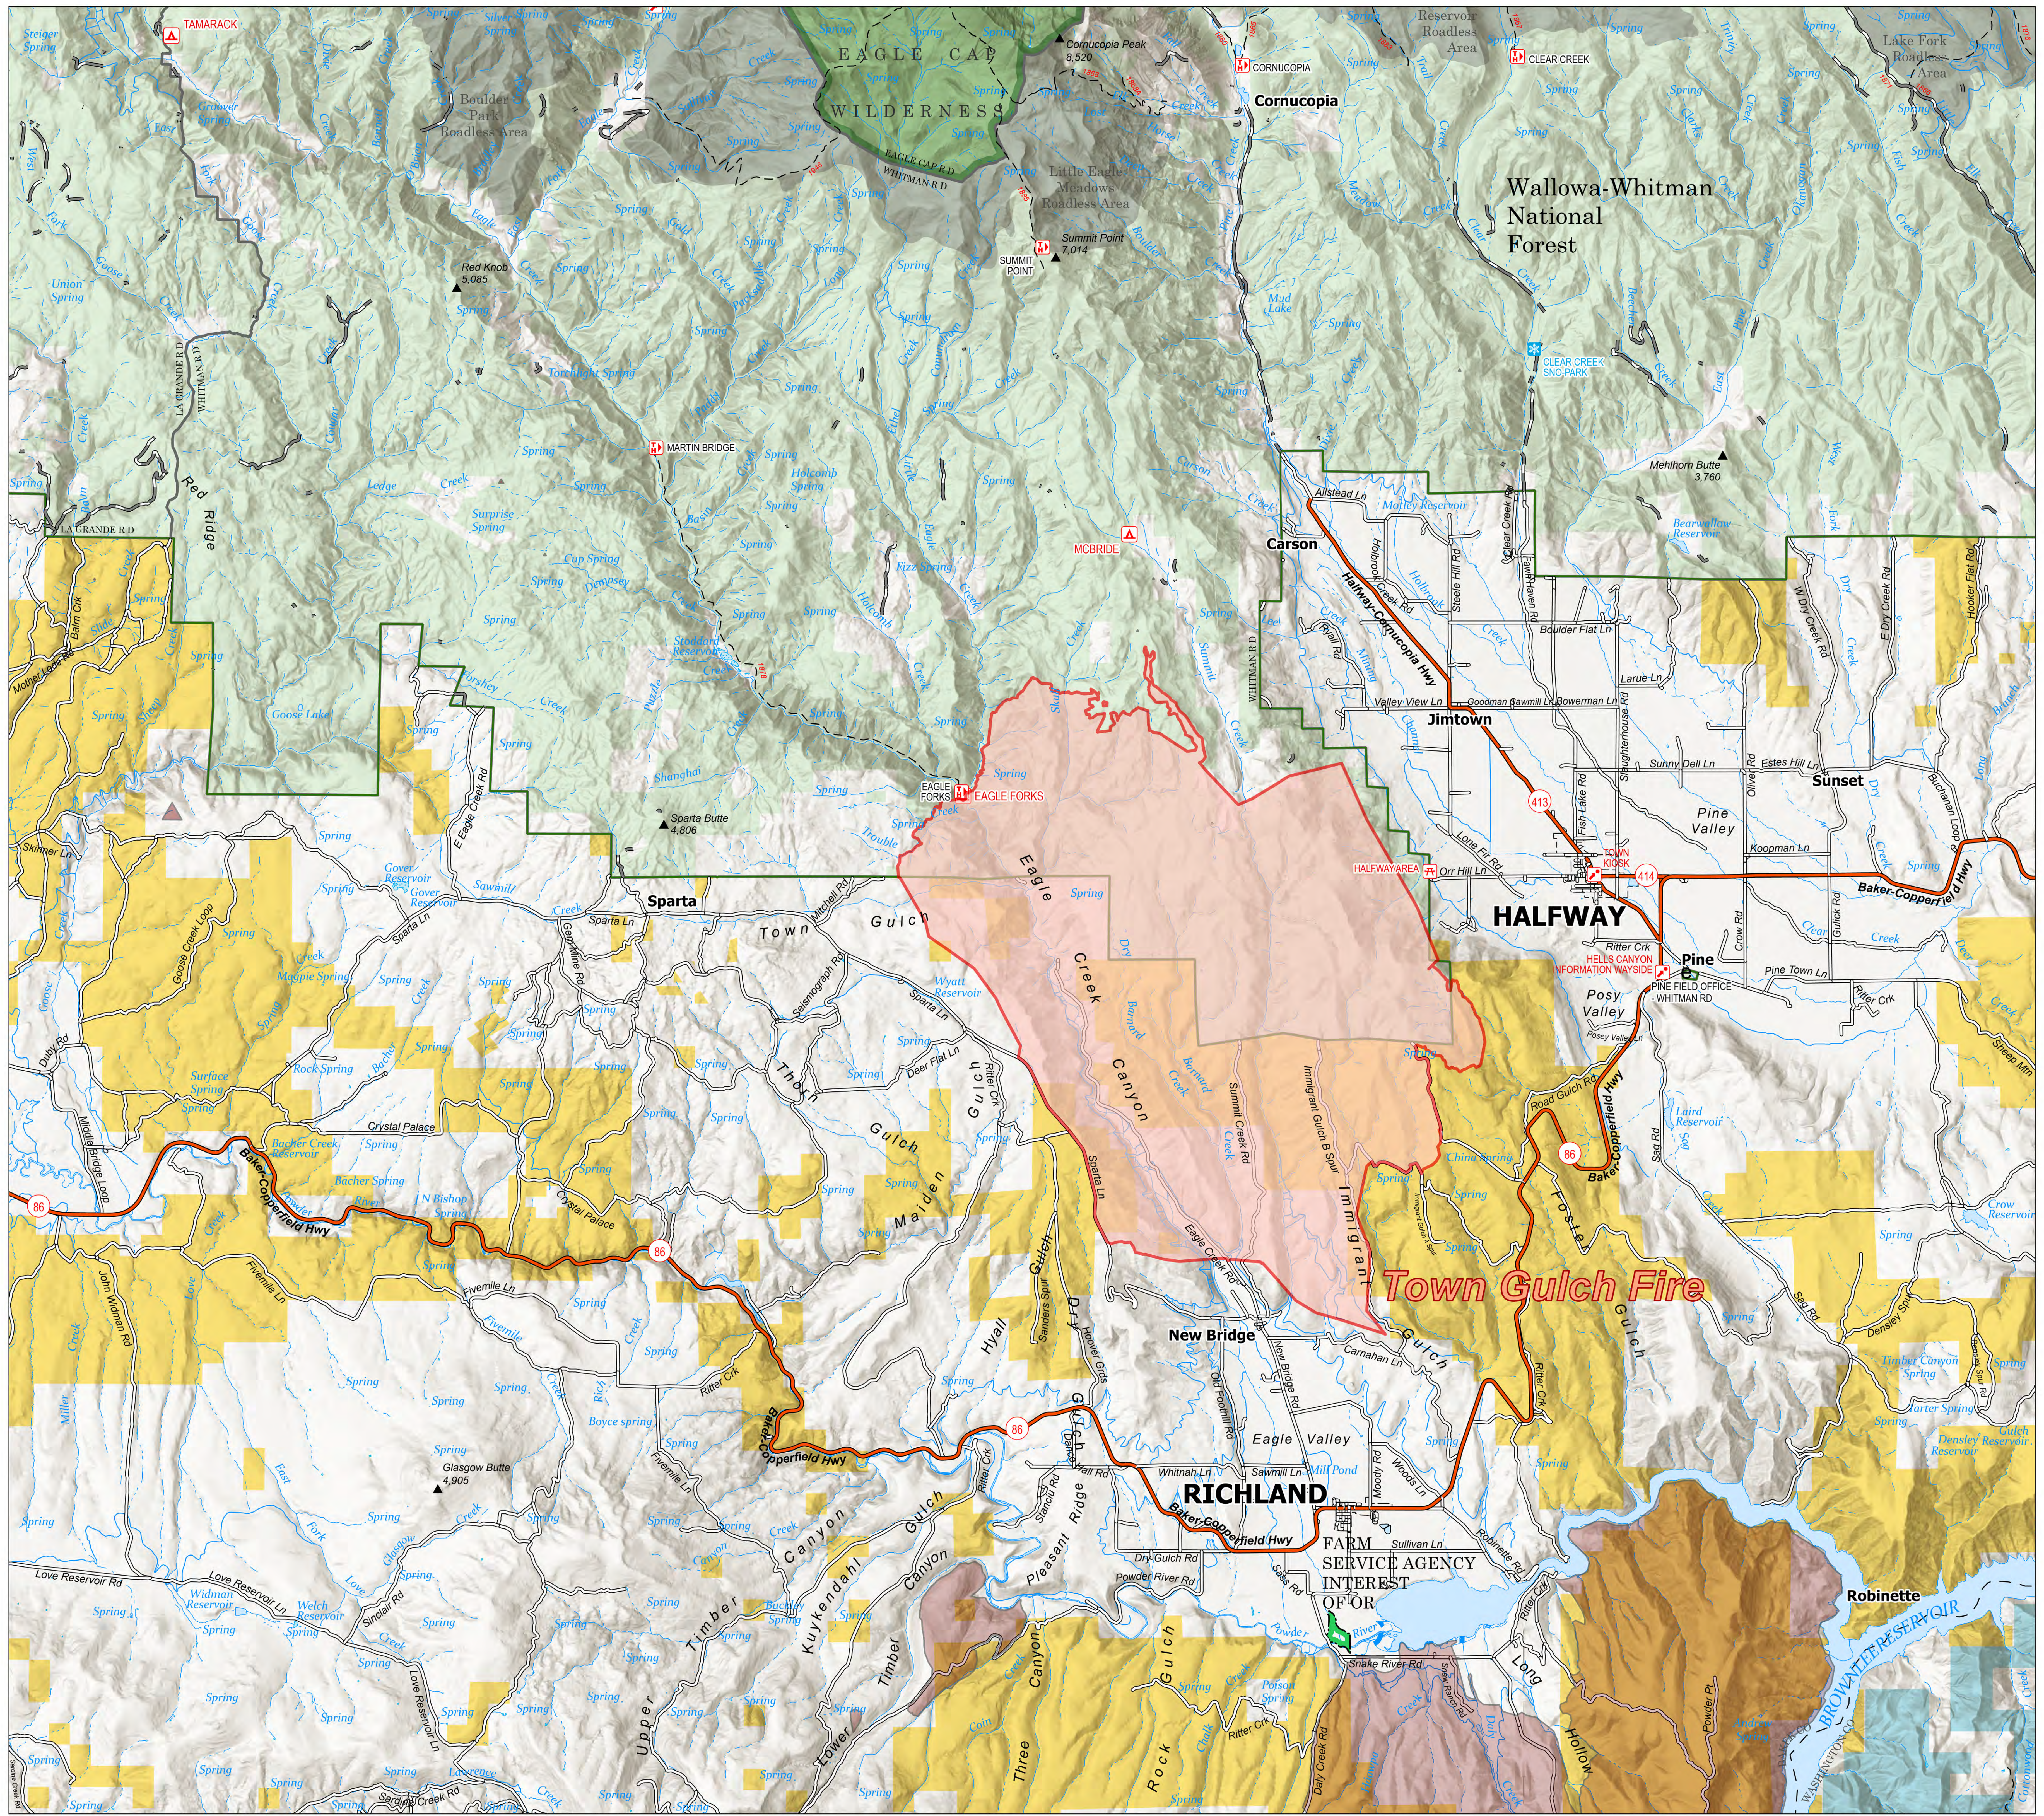

Public Information

Town Gulch
ORWWF-000431
08/09/2024 Day

19,251 acres at 20240808 2134hrs

- Town Gulch
- Other Current Incidents
- Secondary Highway
- Road
- Road, Dirt/Gravel
- USFS Roadless Areas
- FS Wilderness Boundary
- Forest Service Land
- Bureau of Land Management Lands
- State Lands

1:40,000 | RIST 2024 | 8/9/2024 0628
Acres from IR and GPS
North American 1983 Datum. LatLong Grid