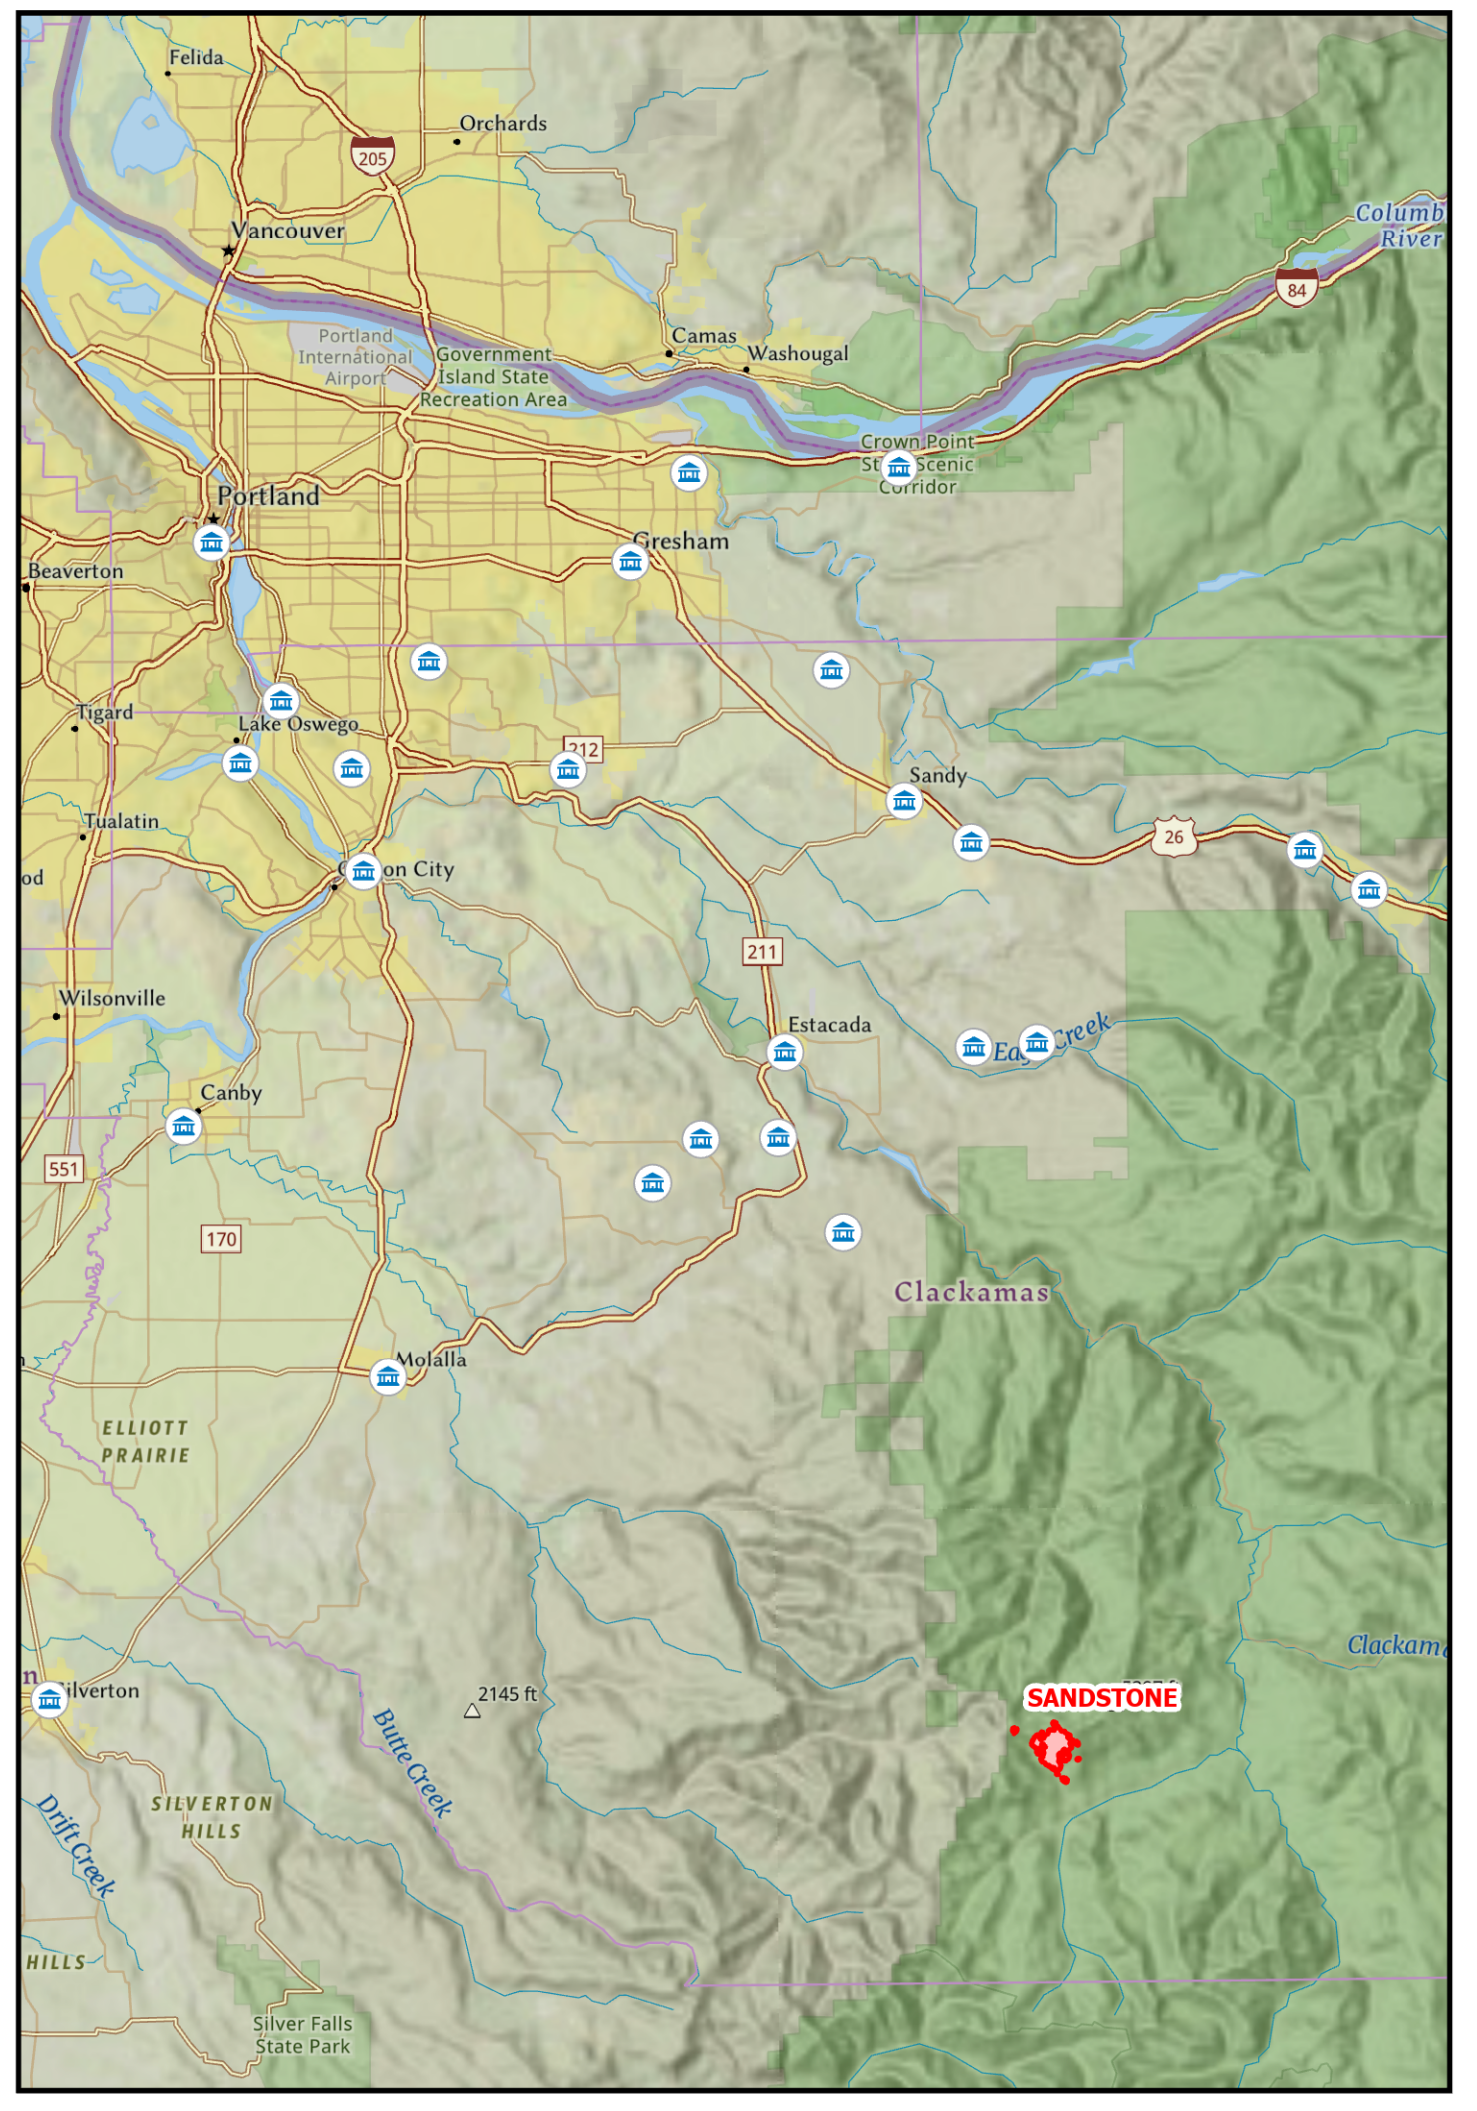

Public Information
Sandstone
08/11/2024 Day
Sandstone 581 acres
Blister Creek 7 acres
at 20240810 @ 0308 PDT Hrs

- Closed Roads
- Closure
- Uncontained
- Wildfire Daily Fire Perimeter
- FS Wilderness Boundary
- Wild and Scenic River
- USFS Roadless Areas
- USFS Wilderness
- Forest Service Land