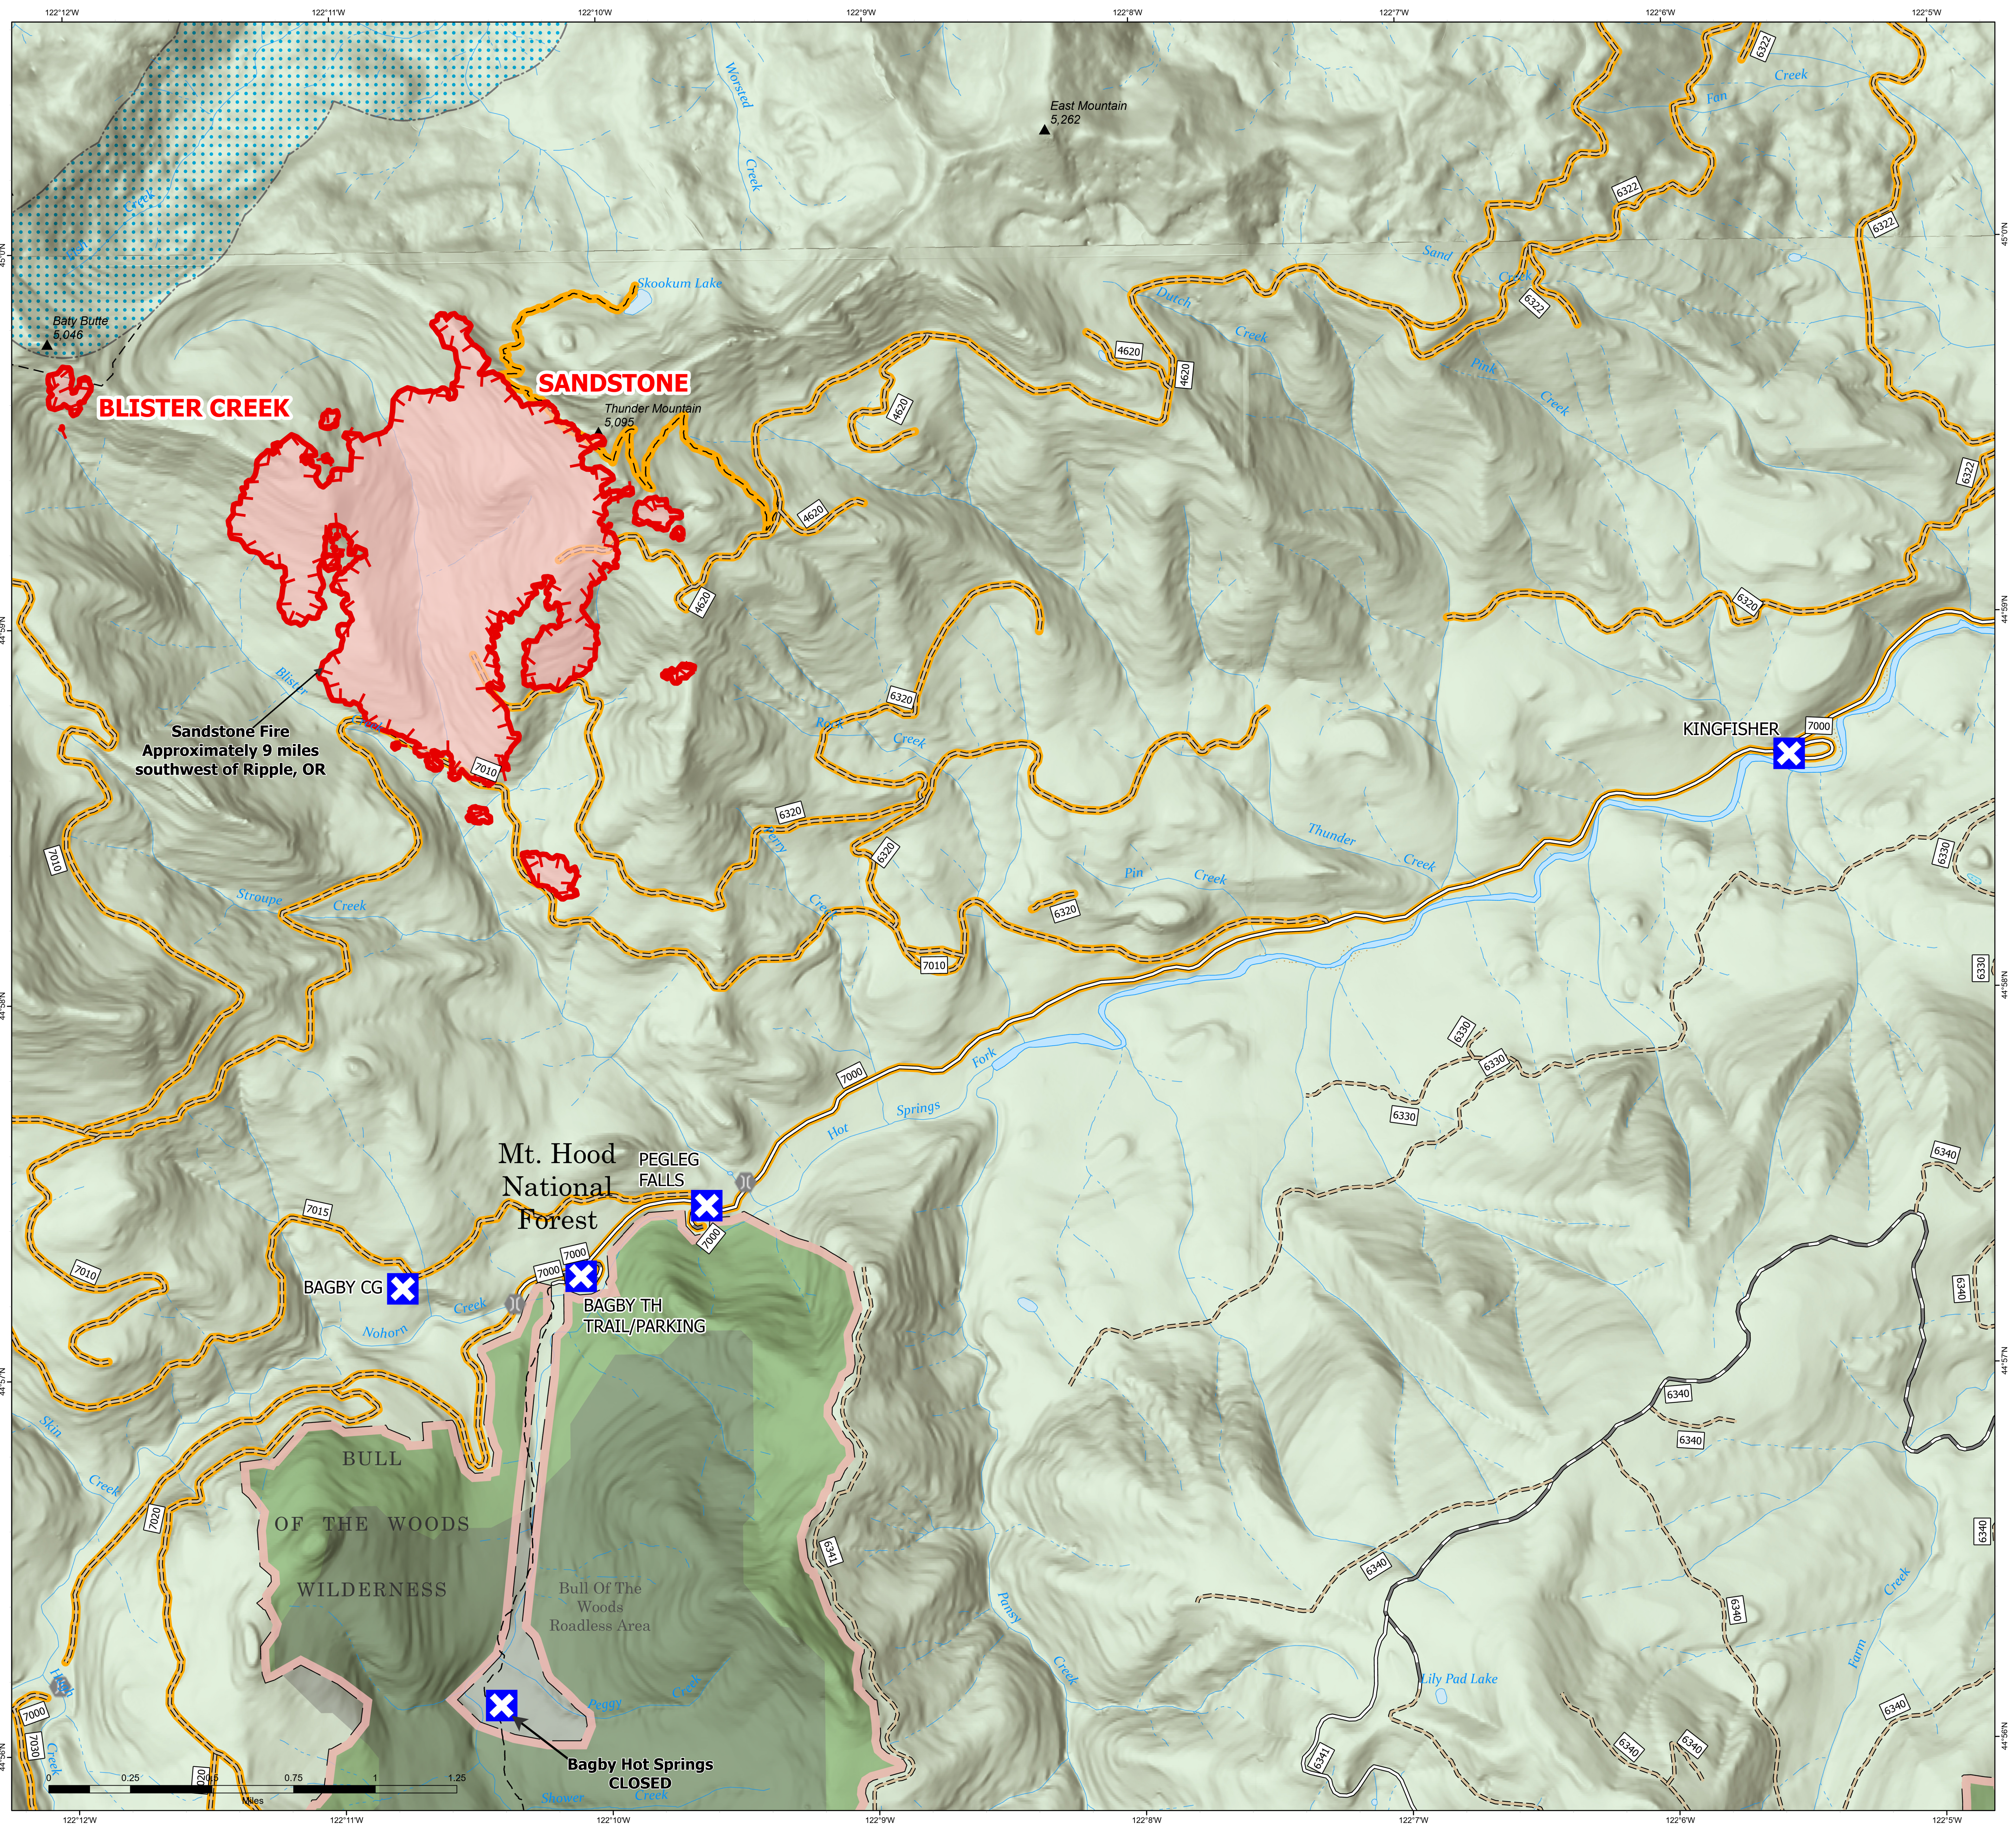

Public Information
Sandstone
08/11/2024 Day
Sandstone 581 acres
Blister Creek 7 acres
at 20240810 @ 0308 PDT Hrs

- Closed Roads
- Closure
- Uncontained
- Wildfire Daily Fire Perimeter
- FS Wilderness Boundary
- Wild and Scenic River
- USFS Roadless Areas
- USFS Wilderness
- Forest Service Land