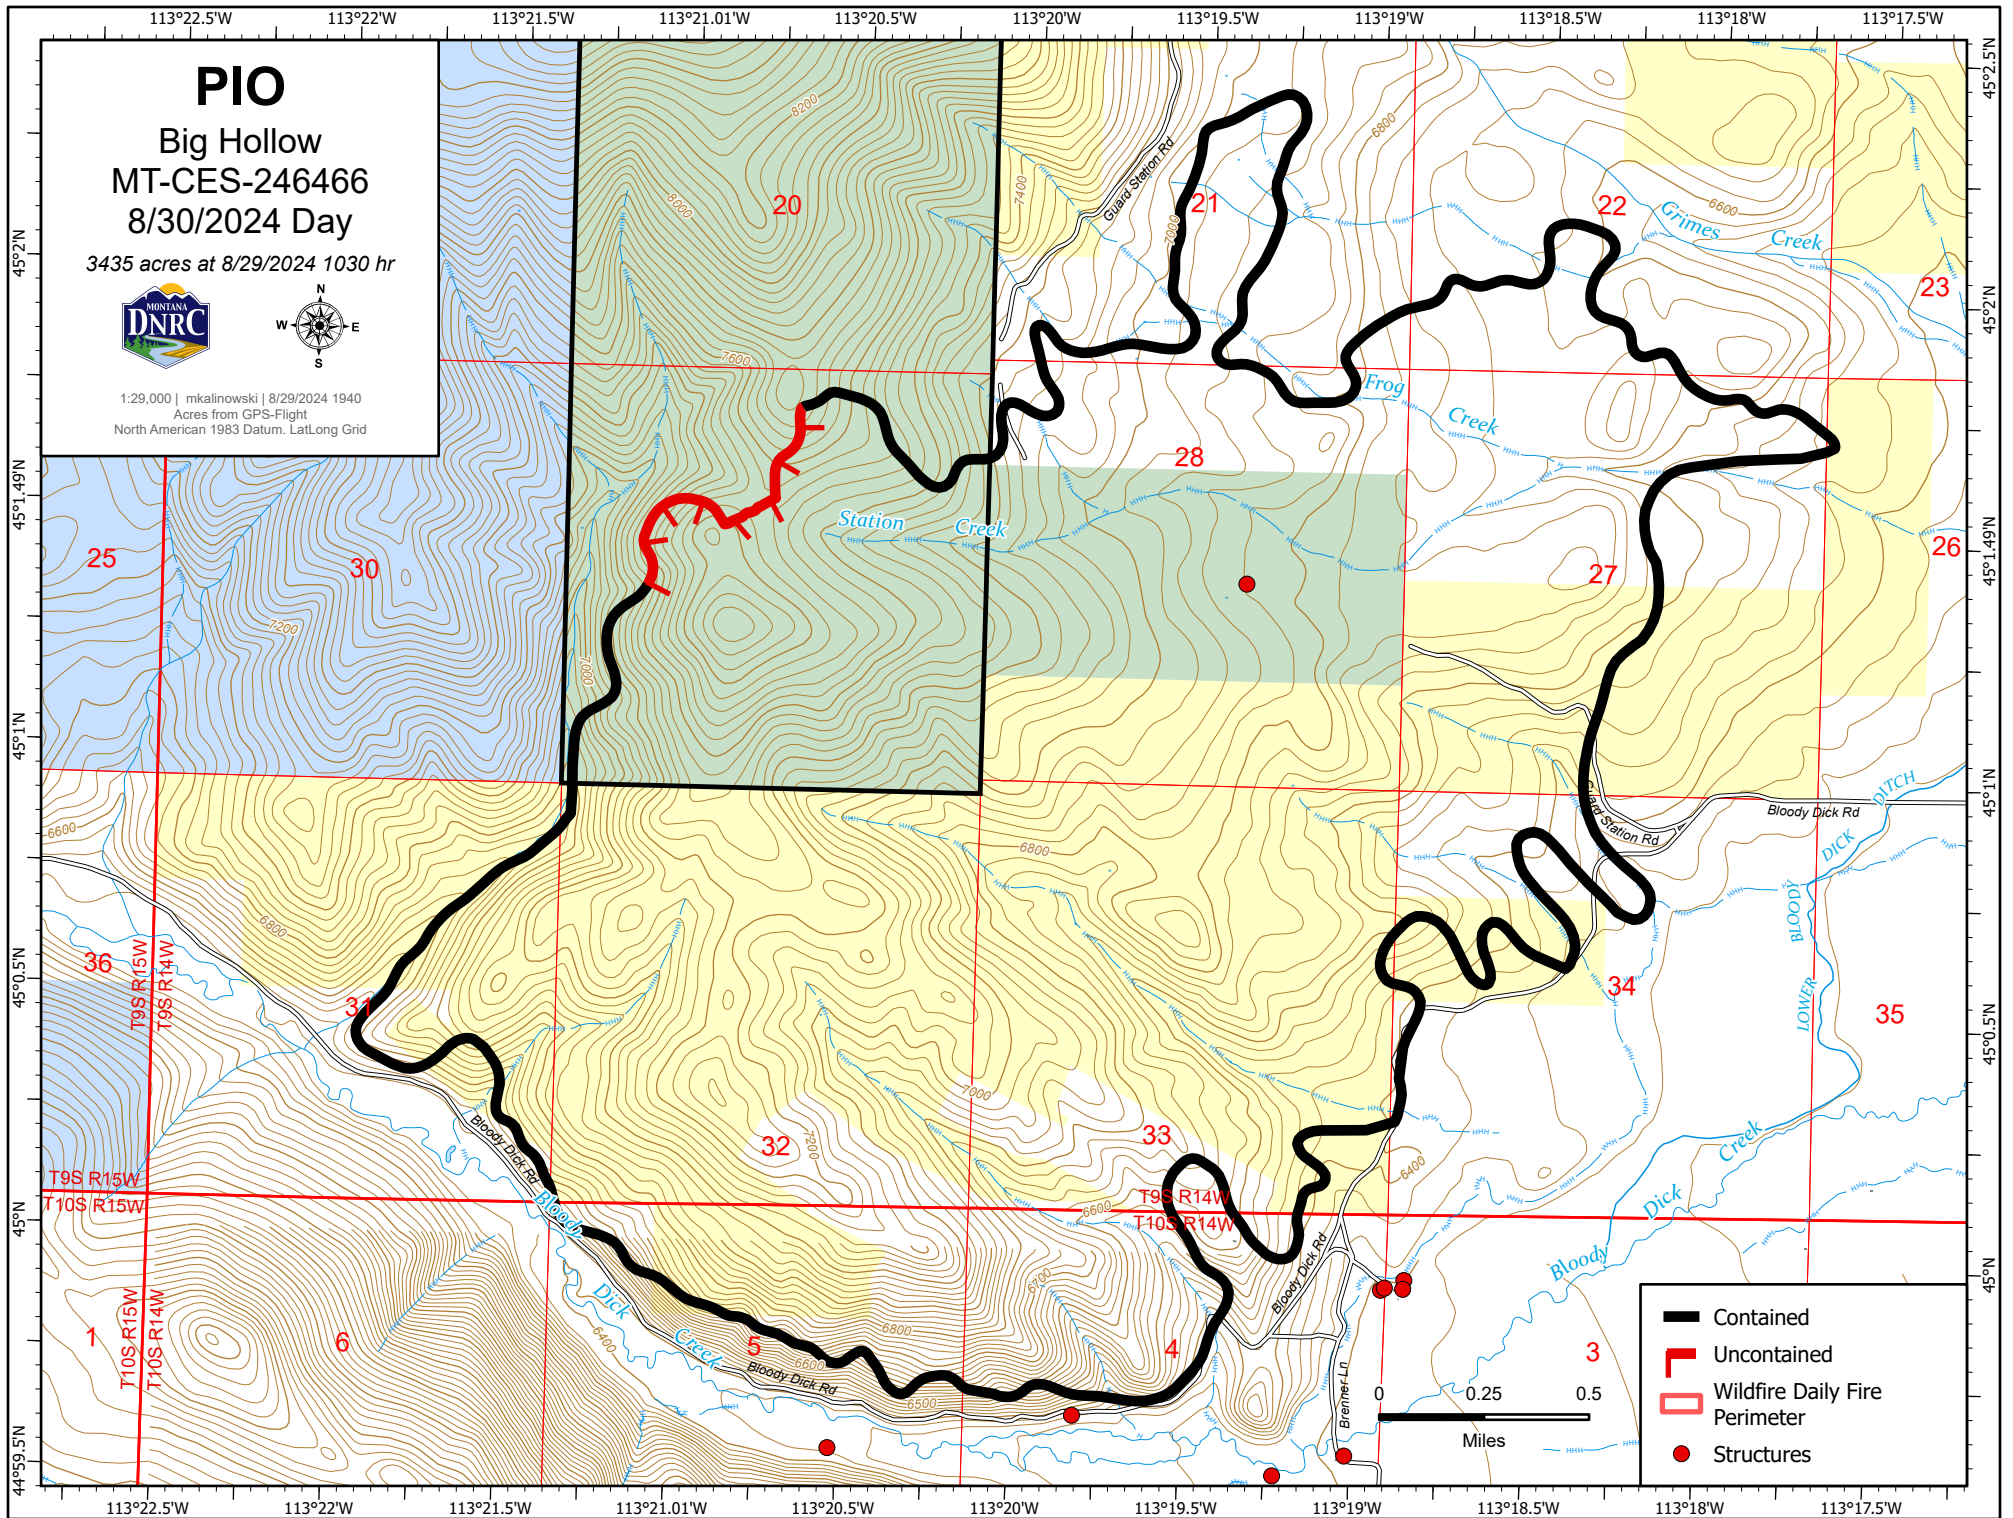

PIO

Big Hollow
MT-CES-246466
8/30/2024 Day

3435 acres at 8/29/2024 1030 hr

1:29,000 | mkalinowski | 8/29/2024 1940
Acres from GPS-Flight
North American 1983 Datum, Lat/Long Grid

- Contained
- Uncontained
- Wildfire Daily Fire Perimeter
- Structures

Miles
0 0.25 0.5