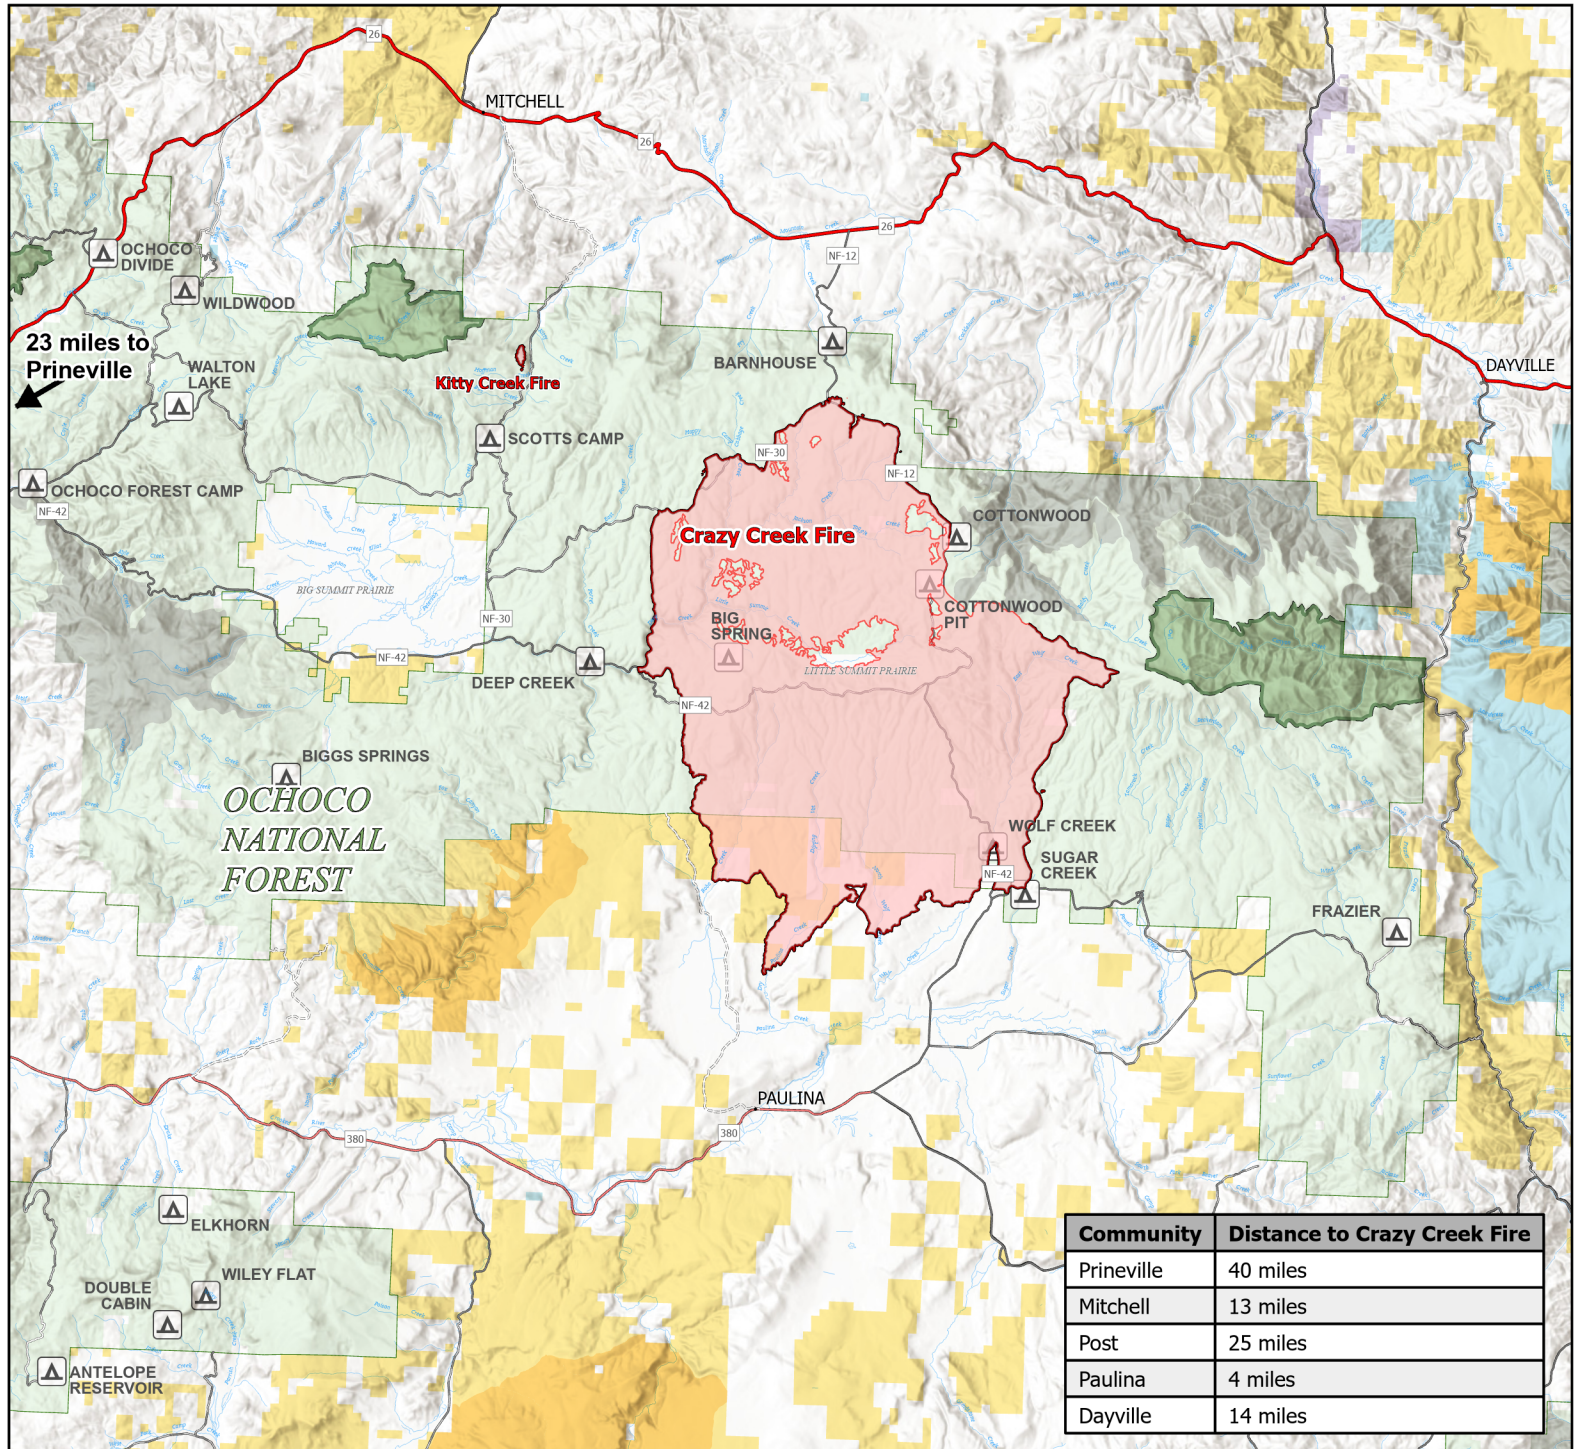

Public Information

08/22 - 08/24/2024

Crazy Creek

OR-OCF-000501

86,963 acres at 8/20/2024 2057 PDT

Kitty Creek

OR-OCF-000498

73 acres at 8/20/2024 2057 PDT

- Fire Perimeter
- Contained Fire Edge
- Forest Service Land
- Administrative FS Boundary
- FS Wilderness Boundary
- Bureau of Land Management Lands
- National Park Service Lands
- State Lands
- USFS Wilderness
- USFS Roadless Areas
- Bureau of Land Management WSA
- Campground

0 1 2 4 6 8

Miles

1:370,528 | 8/21/2024 | 2036
 Acres interpreted by mixed methods
 North American 1983 Datum, Lat/Long
 Grid

Community	Distance to Crazy Creek Fire
Prineville	40 miles
Mitchell	13 miles
Post	25 miles
Paulina	4 miles
Dayville	14 miles