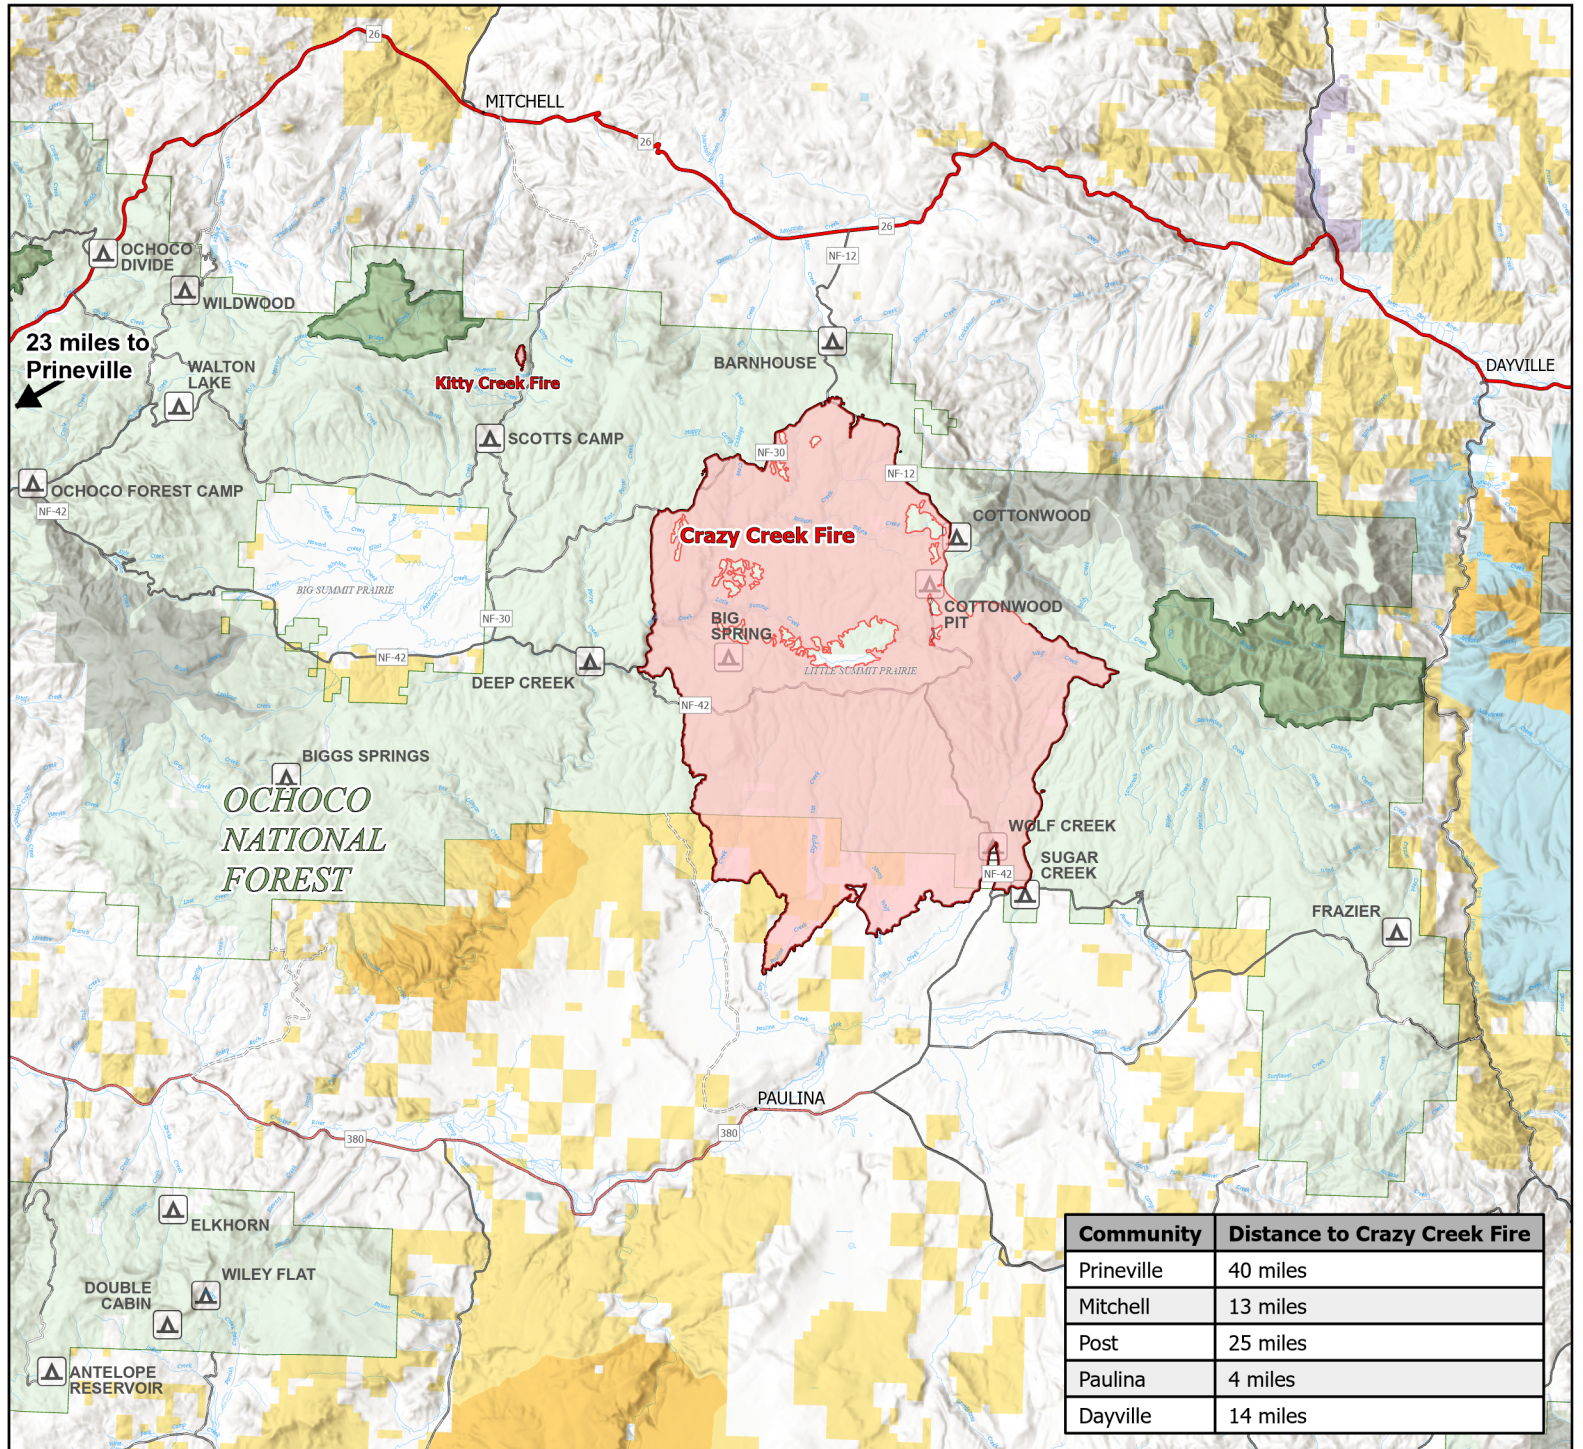

# Public Information

8/19/2024 Day  
 Crazy Creek  
 OR-OCF-000501  
 86,955 acres at 8/15/2024 2139 PDT

Kitty Creek  
 OR-OCF-000498  
 73 acres at 8/15/2024 2139 PDT

- Fire Perimeter
- Contained Fire Edge
- Forest Service Land
- Administrative FS Boundary
- FS Wilderness Boundary
- Bureau of Land Management Lands
- National Park Service Lands
- State Lands
- USFS Wilderness
- USFS Roadless Areas
- Bureau of Land Management WSA
- Campground

0 1 2 4 6 8

Miles

1:370,528 | 8/18/2024 | 2120  
 Acres interpreted by mixed methods  
 North American 1983 Datum, Lat/Long  
 Grid

Community	Distance to Crazy Creek Fire
Prineville	40 miles
Mitchell	13 miles
Post	25 miles
Paulina	4 miles
Dayville	14 miles