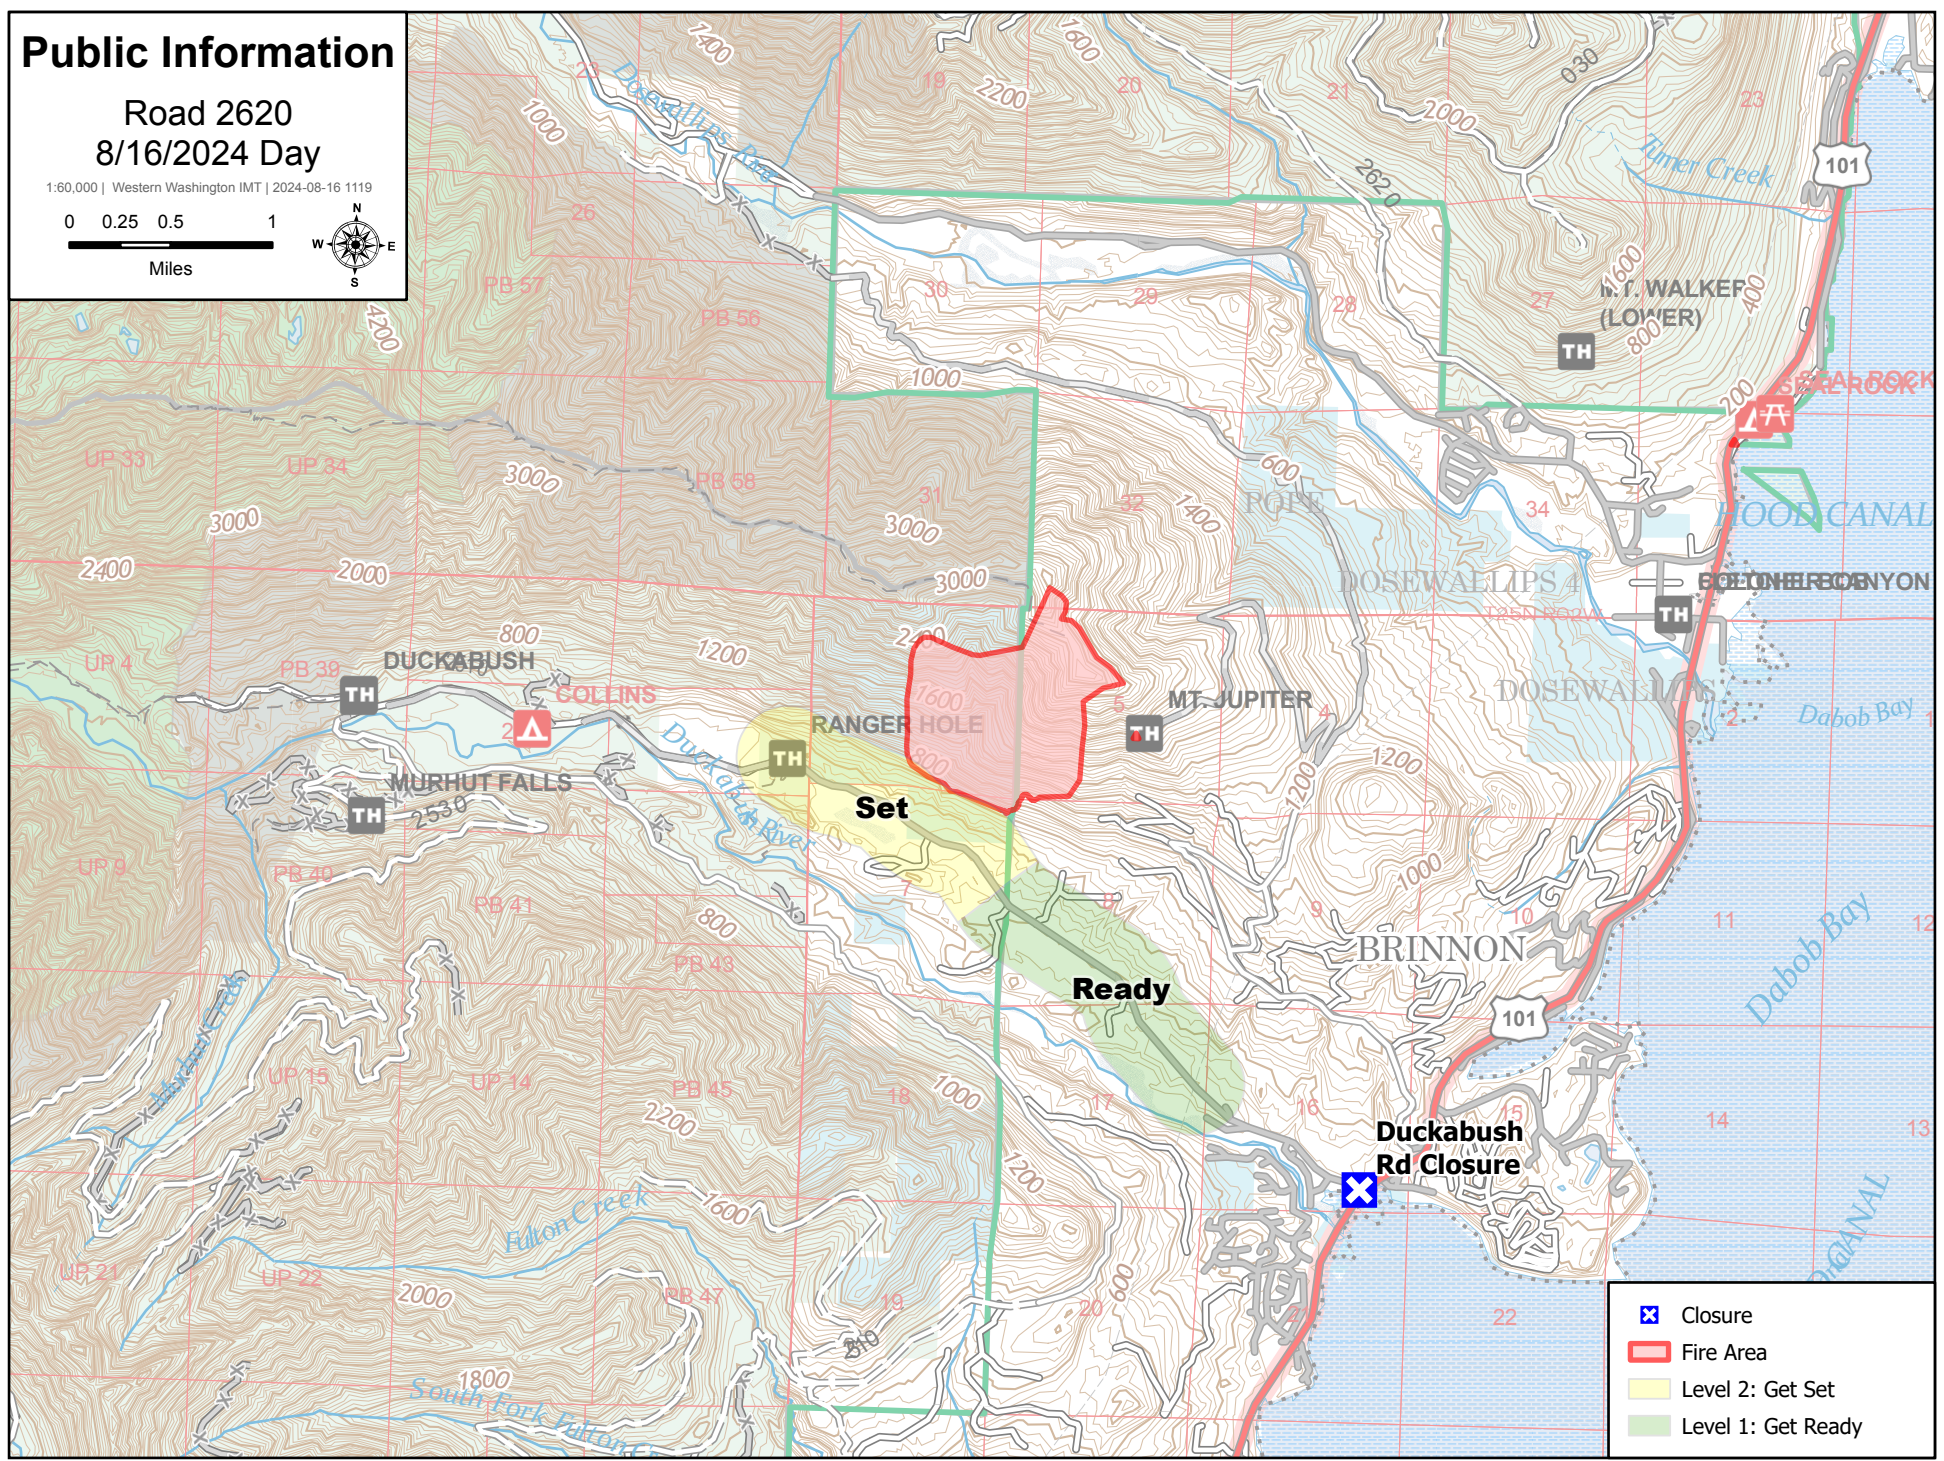

Public Information

Road 2620
8/16/2024 Day

1:60,000 | Western Washington IMT | 2024-08-16 1119

- Closure
- Fire Area
- Level 2: Get Set
- Level 1: Get Ready