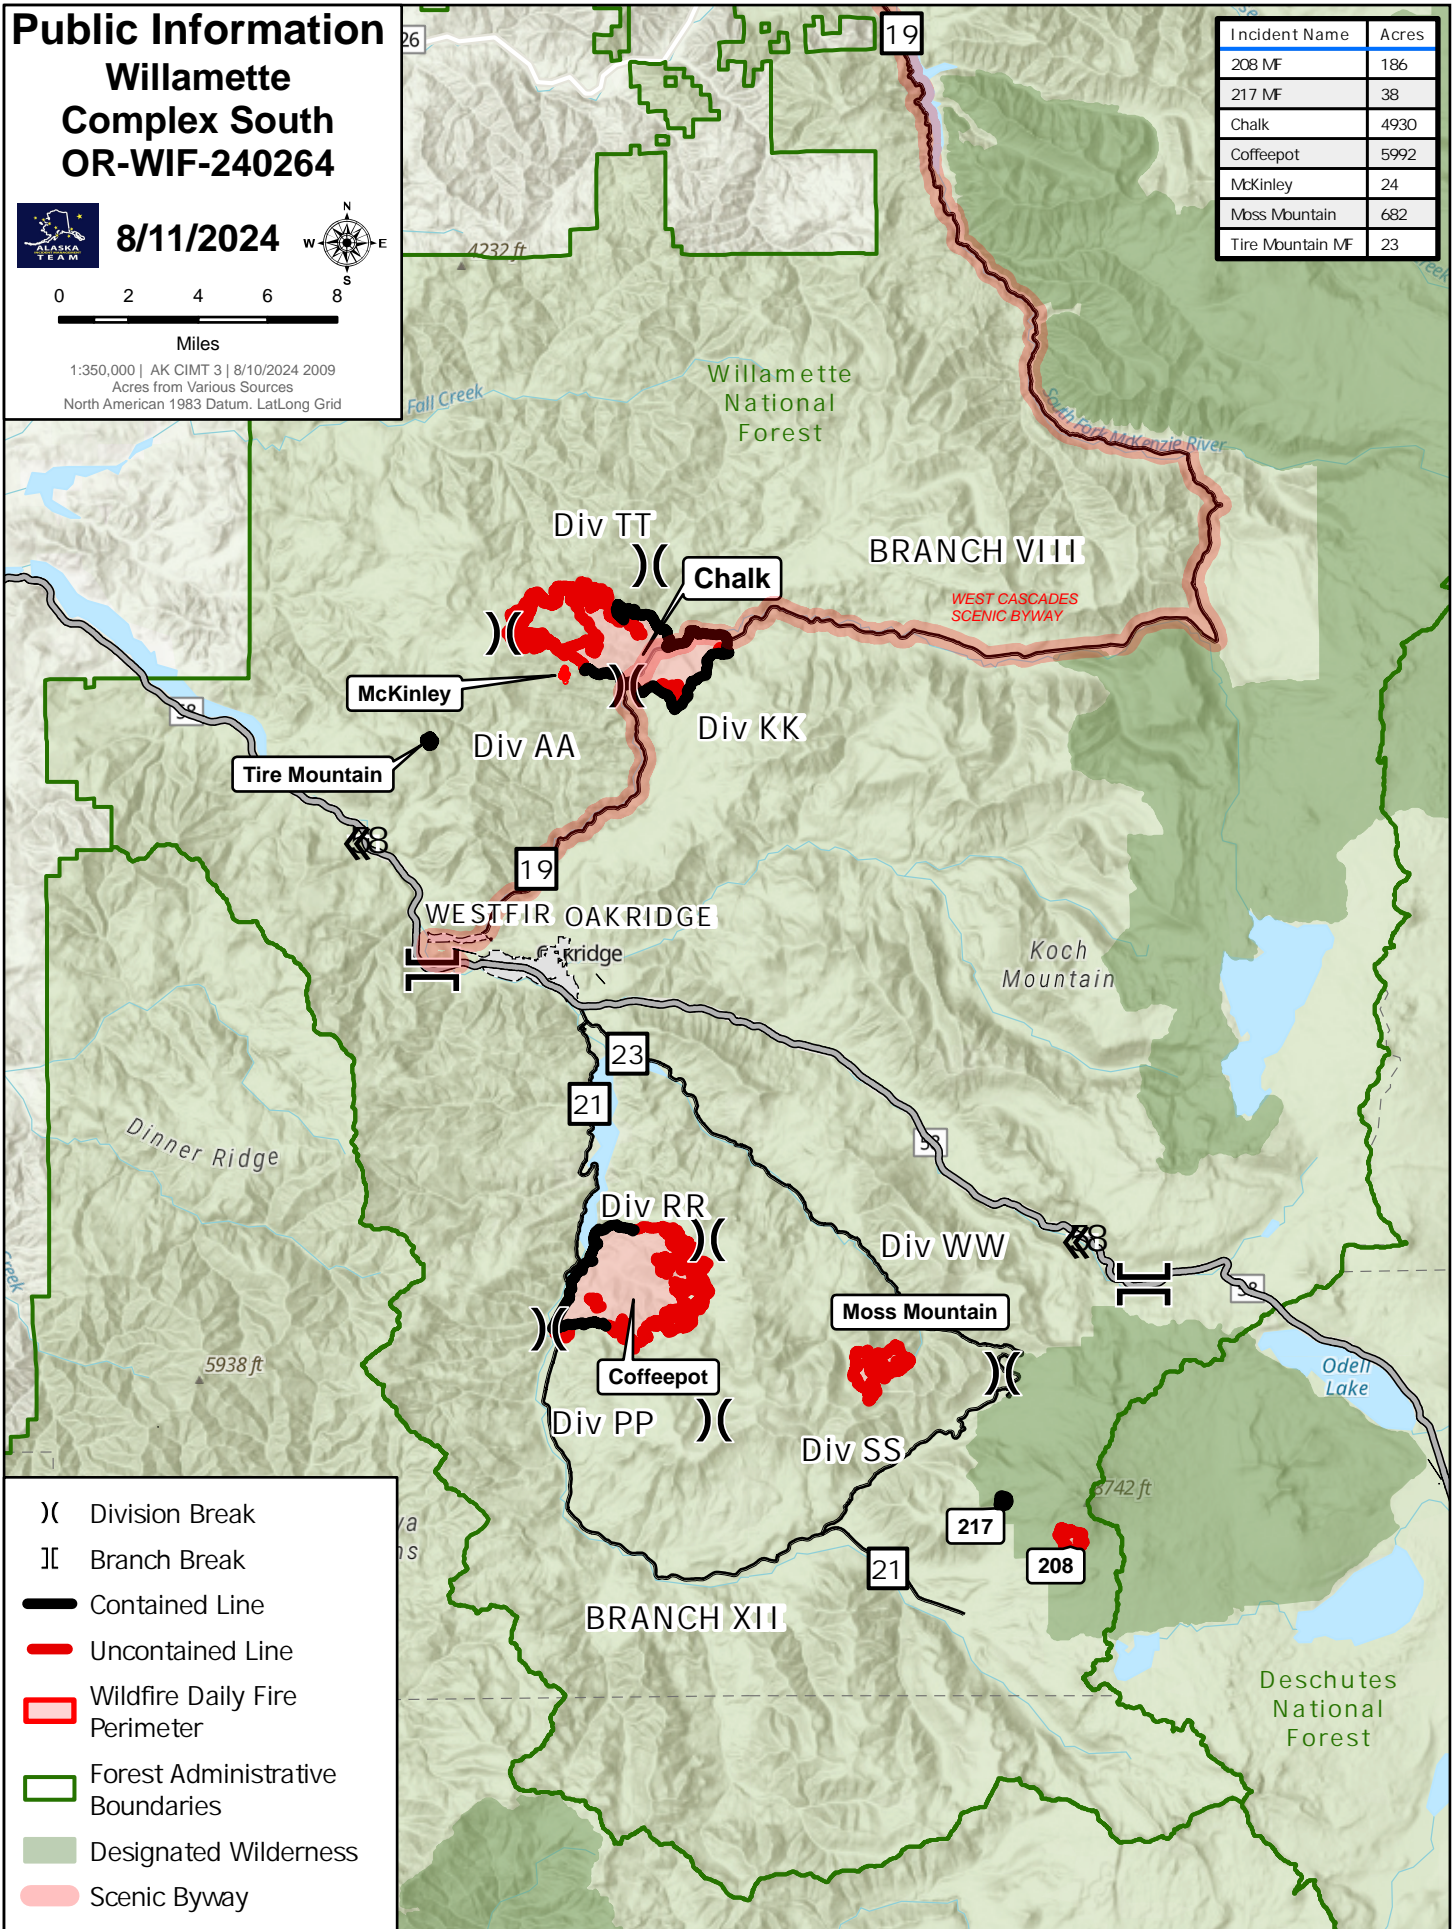

Public Information
Willamette
Complex South
OR-WIF-240264

8/11/2024

1:350,000 | AK CIMT 3 | 8/10/2024 2009
 Acres from Various Sources
 North American 1983 Datum, LatLong Grid

Incident Name	Acres
208 MF	186
217 MF	38
Chalk	4930
Coffeepot	5992
McKinley	24
Moss Mountain	682
Tire Mountain MF	23

- Division Break
- Branch Break
- Contained Line
- Uncontained Line
- Wildfire Daily Fire Perimeter
- Forest Administrative Boundaries
- Designated Wilderness
- Scenic Byway