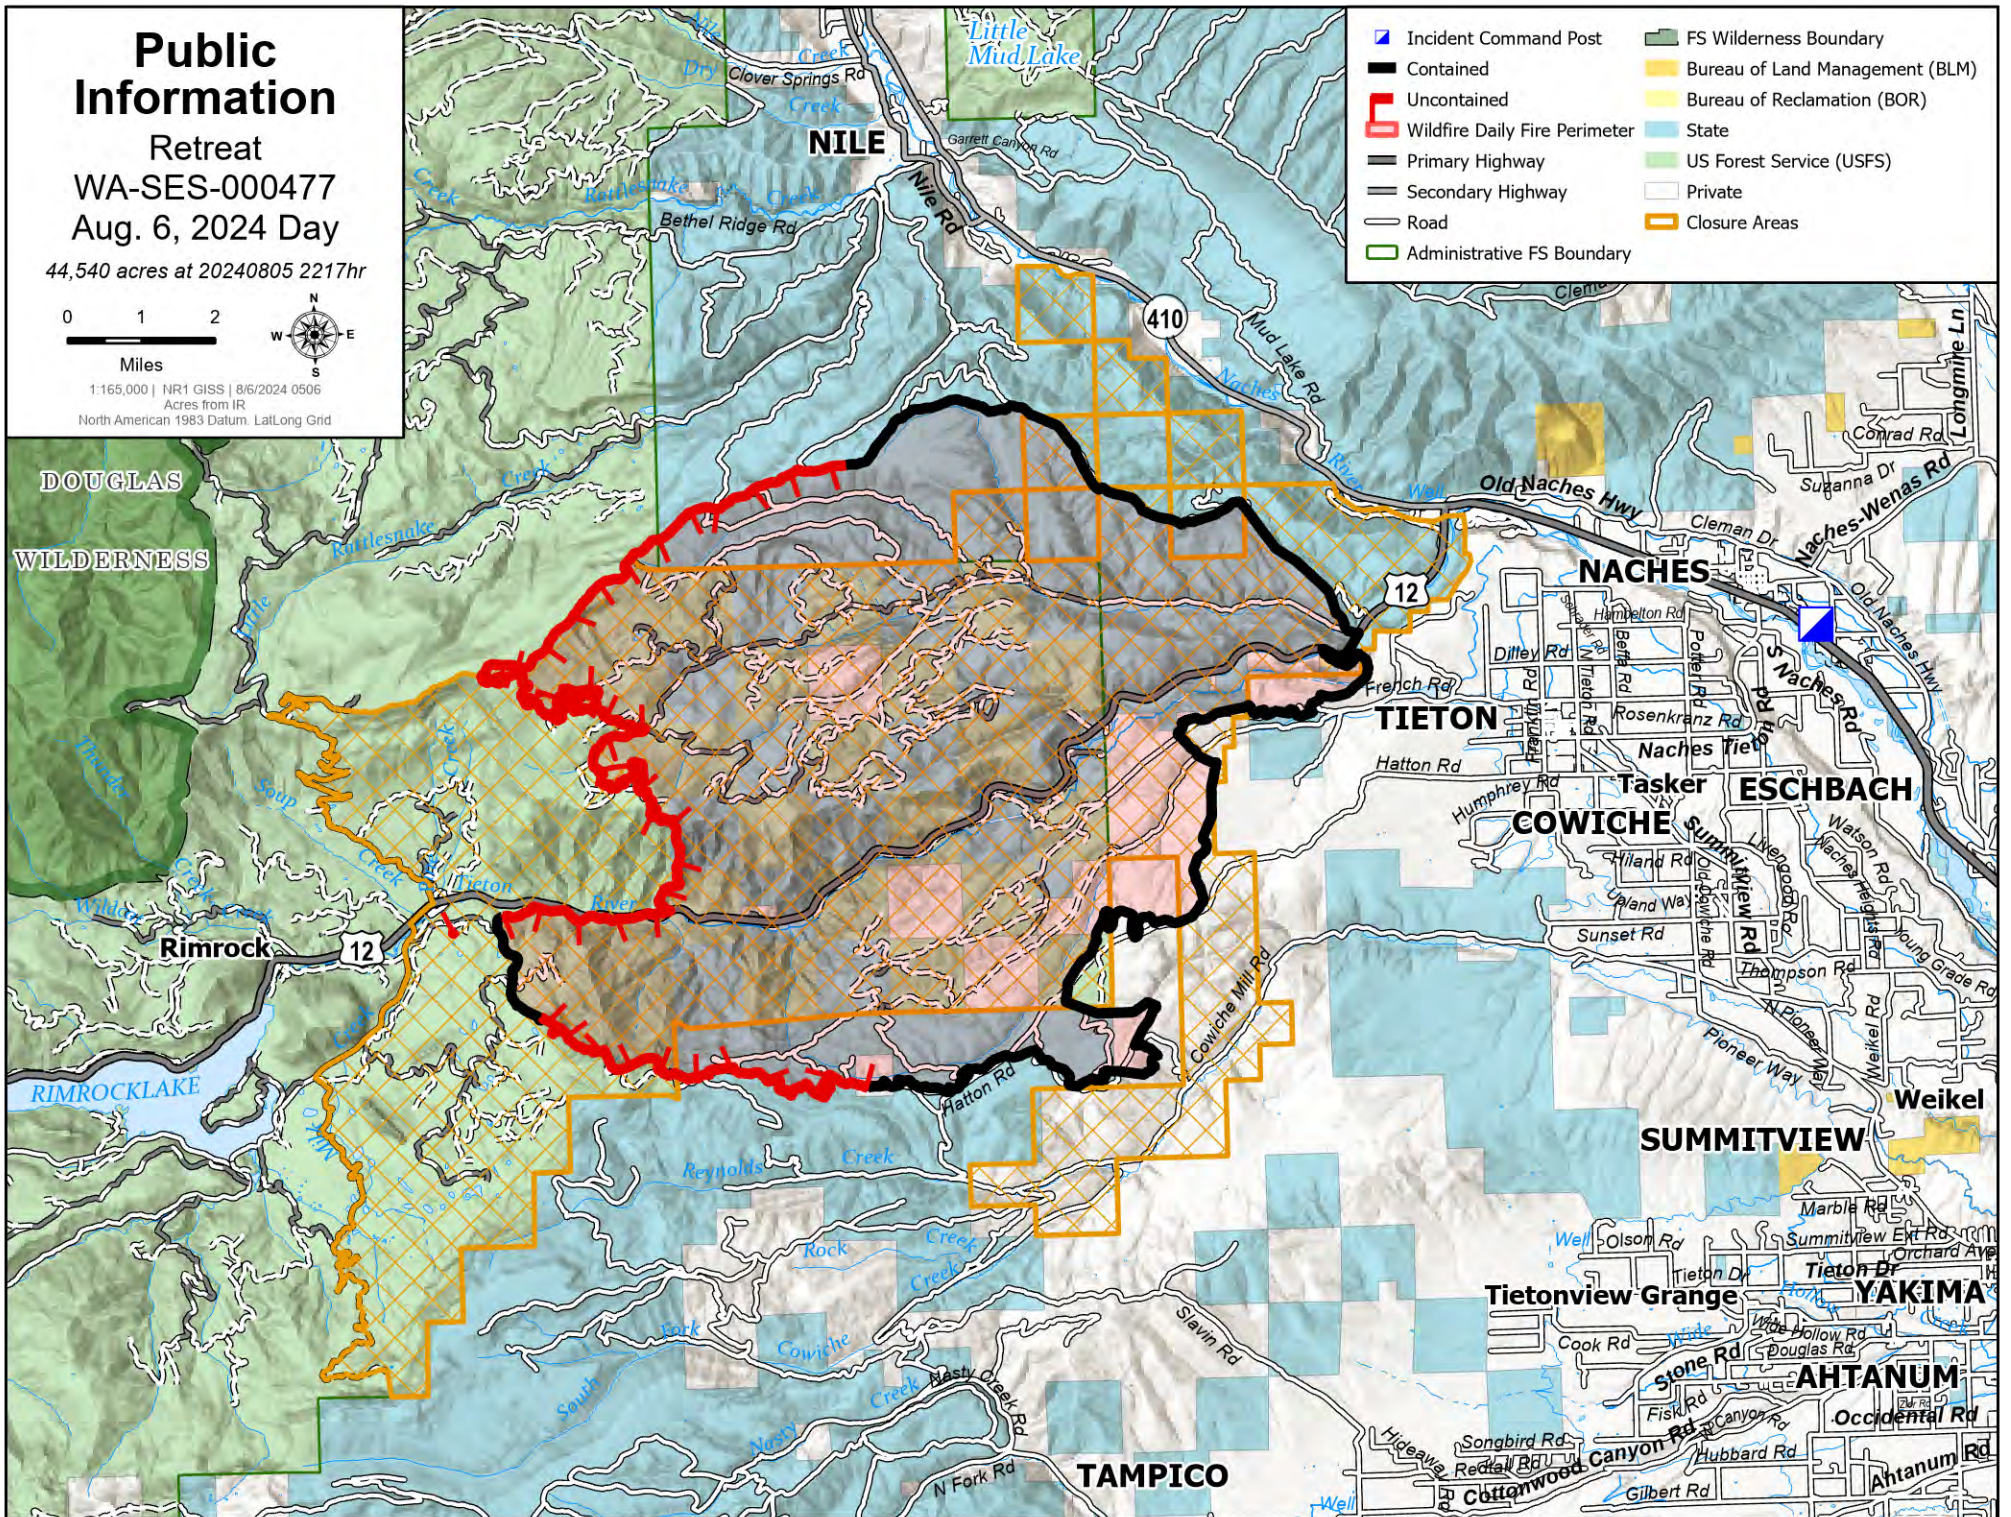

Public Information

Retreat
WA-SES-000477
Aug. 6, 2024 Day

44,540 acres at 20240805 2217hr

1:165,000 | NR1 GISS | 8/6/2024 0506
Acres from IR
North American 1983 Datum, Lat/Long Grid

DOUGLAS
WILDERNESS

- Incident Command Post
- Contained
- Uncontained
- Wildfire Daily Fire Perimeter
- Primary Highway
- Secondary Highway
- Road
- Administrative FS Boundary
- FS Wilderness Boundary
- Bureau of Land Management (BLM)
- Bureau of Reclamation (BOR)
- State
- US Forest Service (USFS)
- Private
- Closure Areas

Rimrock

12

RIMROCKLAKE

NILE

410

12

TIETON

NACHES

Naches Tieton

Tasker

COWICHE

ESCHBACH

SUMMITVIEW

Weikel

Tietonview Grange

YAKIMA

AHTANUM

TAMPICO