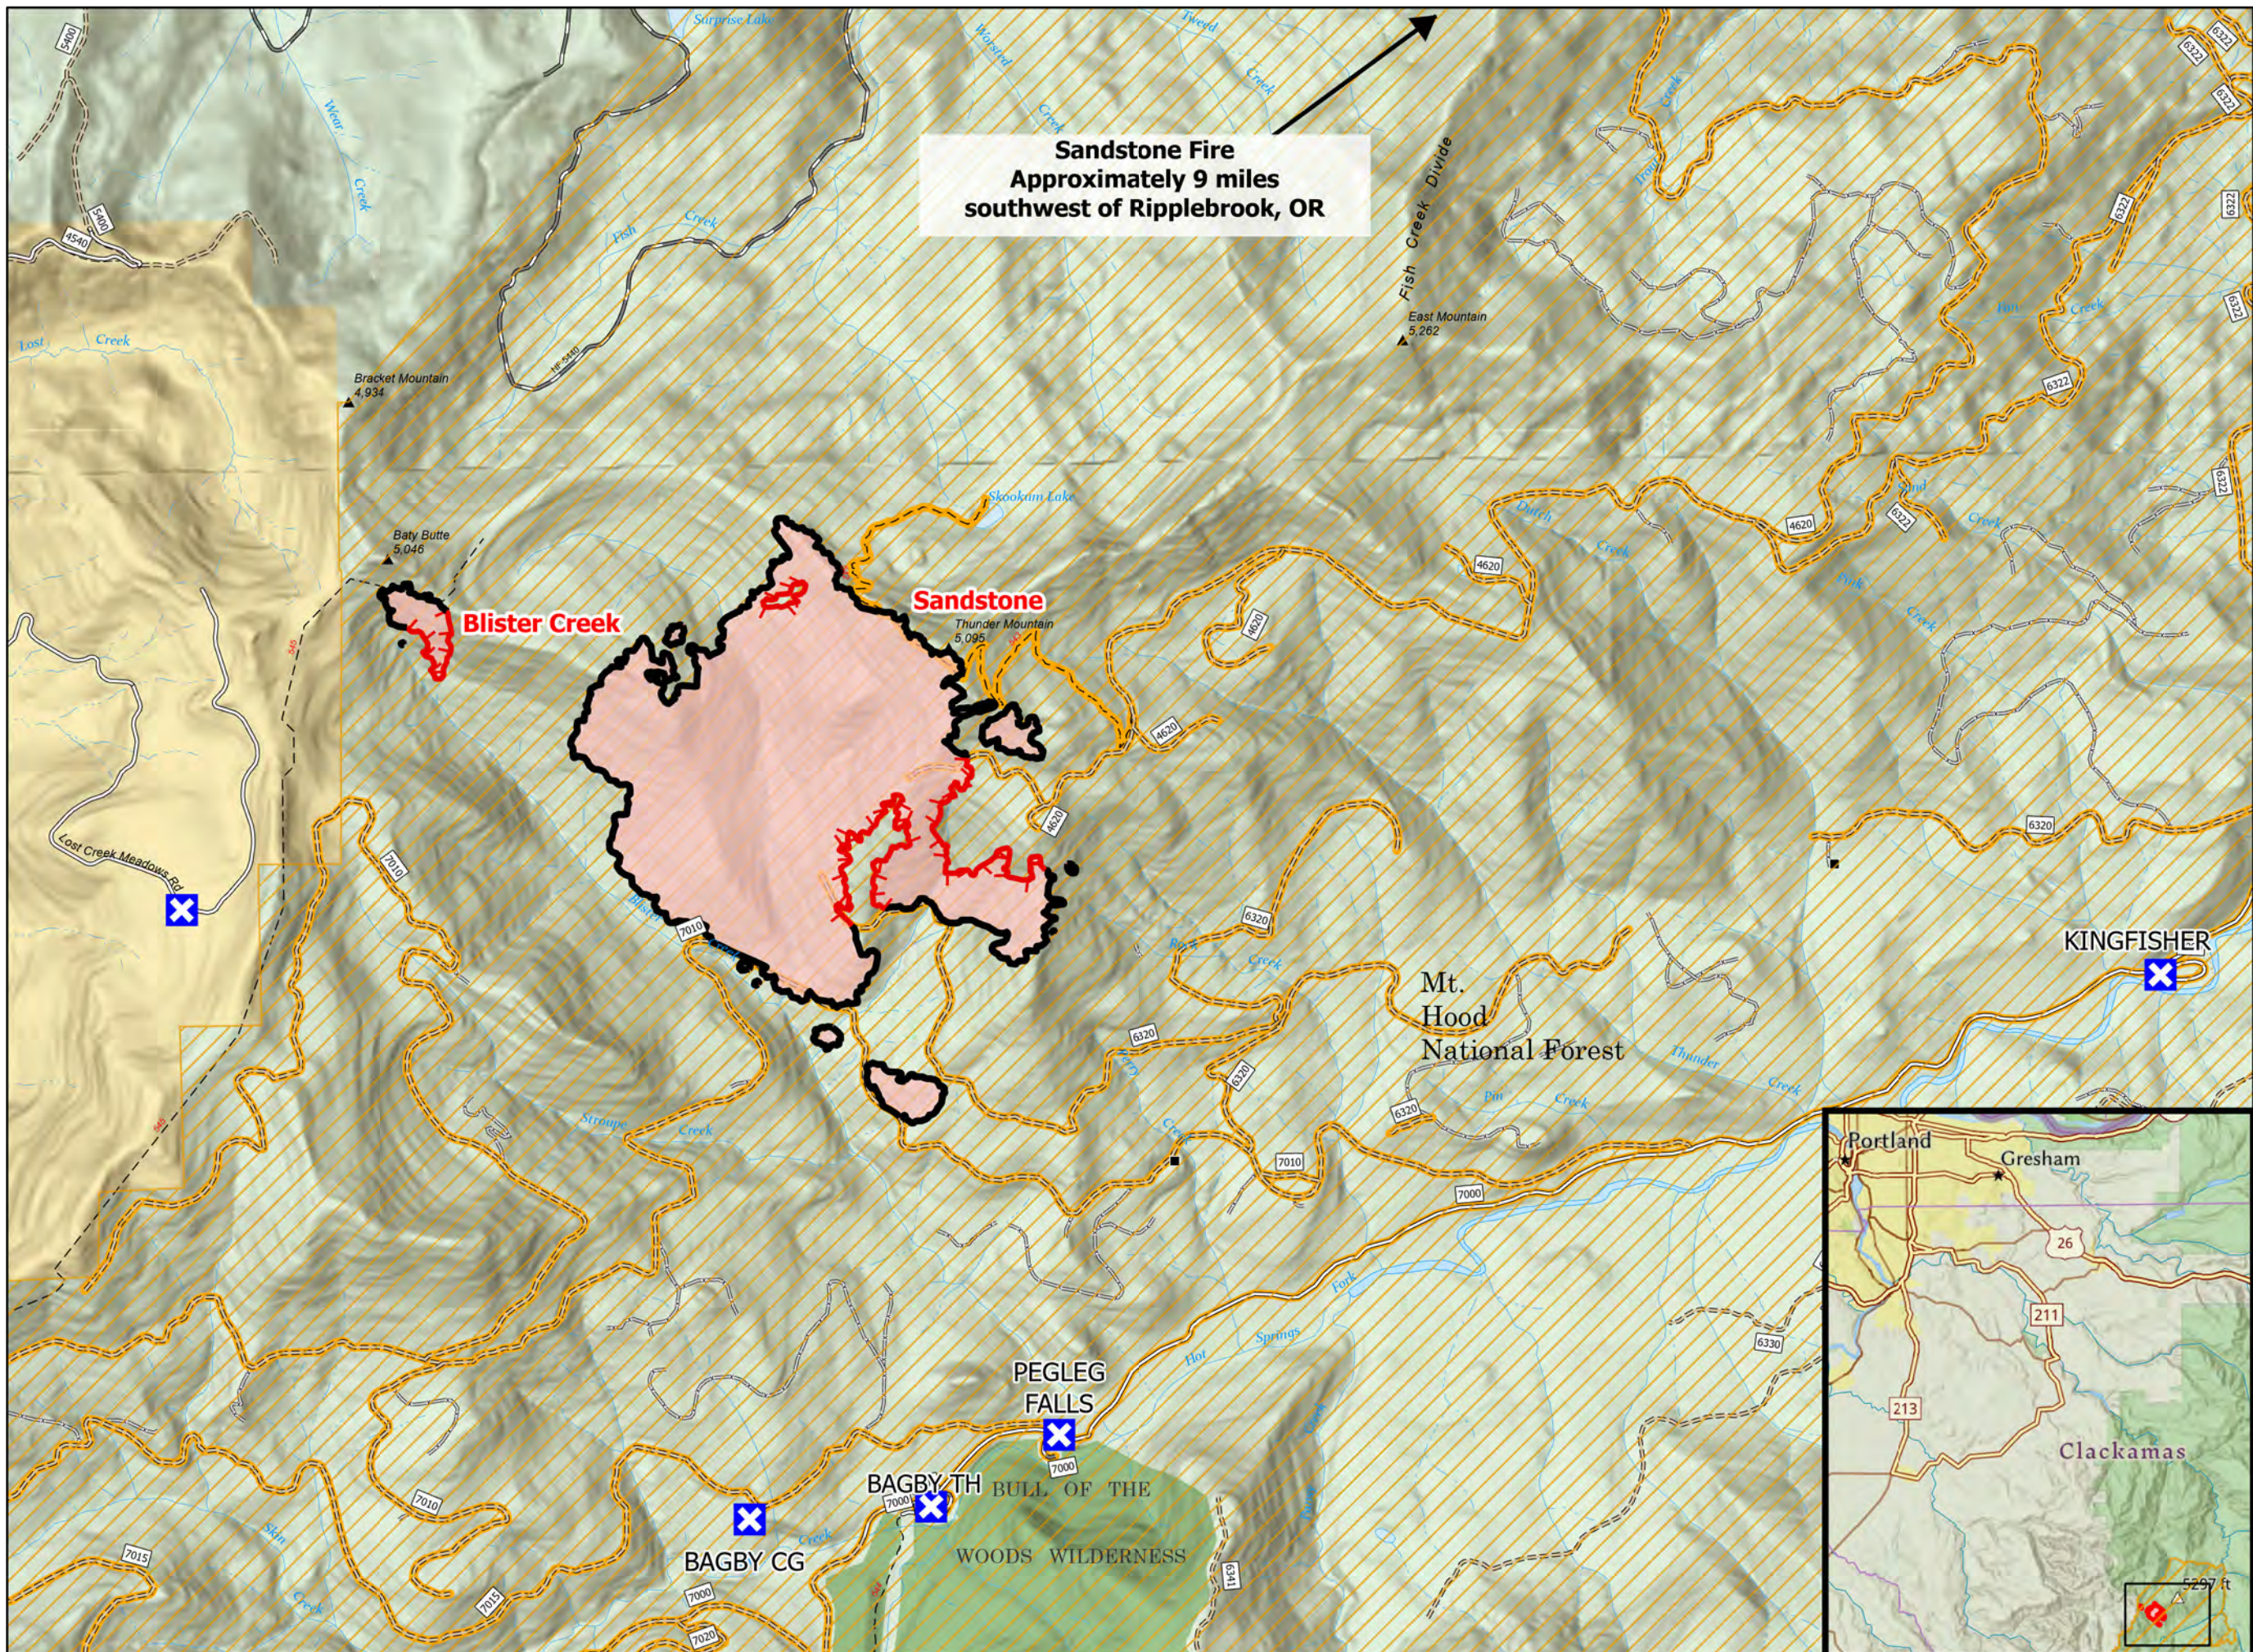

Public Information

Sandstone

08/29/2024 Day

Sandstone 702 acres

Blister Creek 18 acres

at 20240827 @ 2359 PDT Hrs

- Road/Trail Closure
- FS Closed Road
- Sandstone Closure Area
- Closure
- Road, Paved
- Road, Dirt/Gravel
- Road, high clearance
- Trail
- USFS Wilderness
- Forest Service Land
- Bureau of Land Management Lands
- Perimeter Line
- Contained
- Uncontained
- Wildfire Daily Fire Perimeter

More Information:
<http://incweb.nwcg.gov>

Sandstone Fire
Approximately 9 miles
southwest of Ripplebrook, OR

Blister Creek

Sandstone

Thunder Mountain 5,095

Baty Butte 5,046

Bracket Mountain 4,934

East Mountain 5,262

Kingfisher

Pegleg Falls

Bagby Th

Bull of the Woods Wilderness

Bagby CG

Woods Wilderness

Mt. Hood National Forest

Clackamas

Portland

Gresham

5297 ft