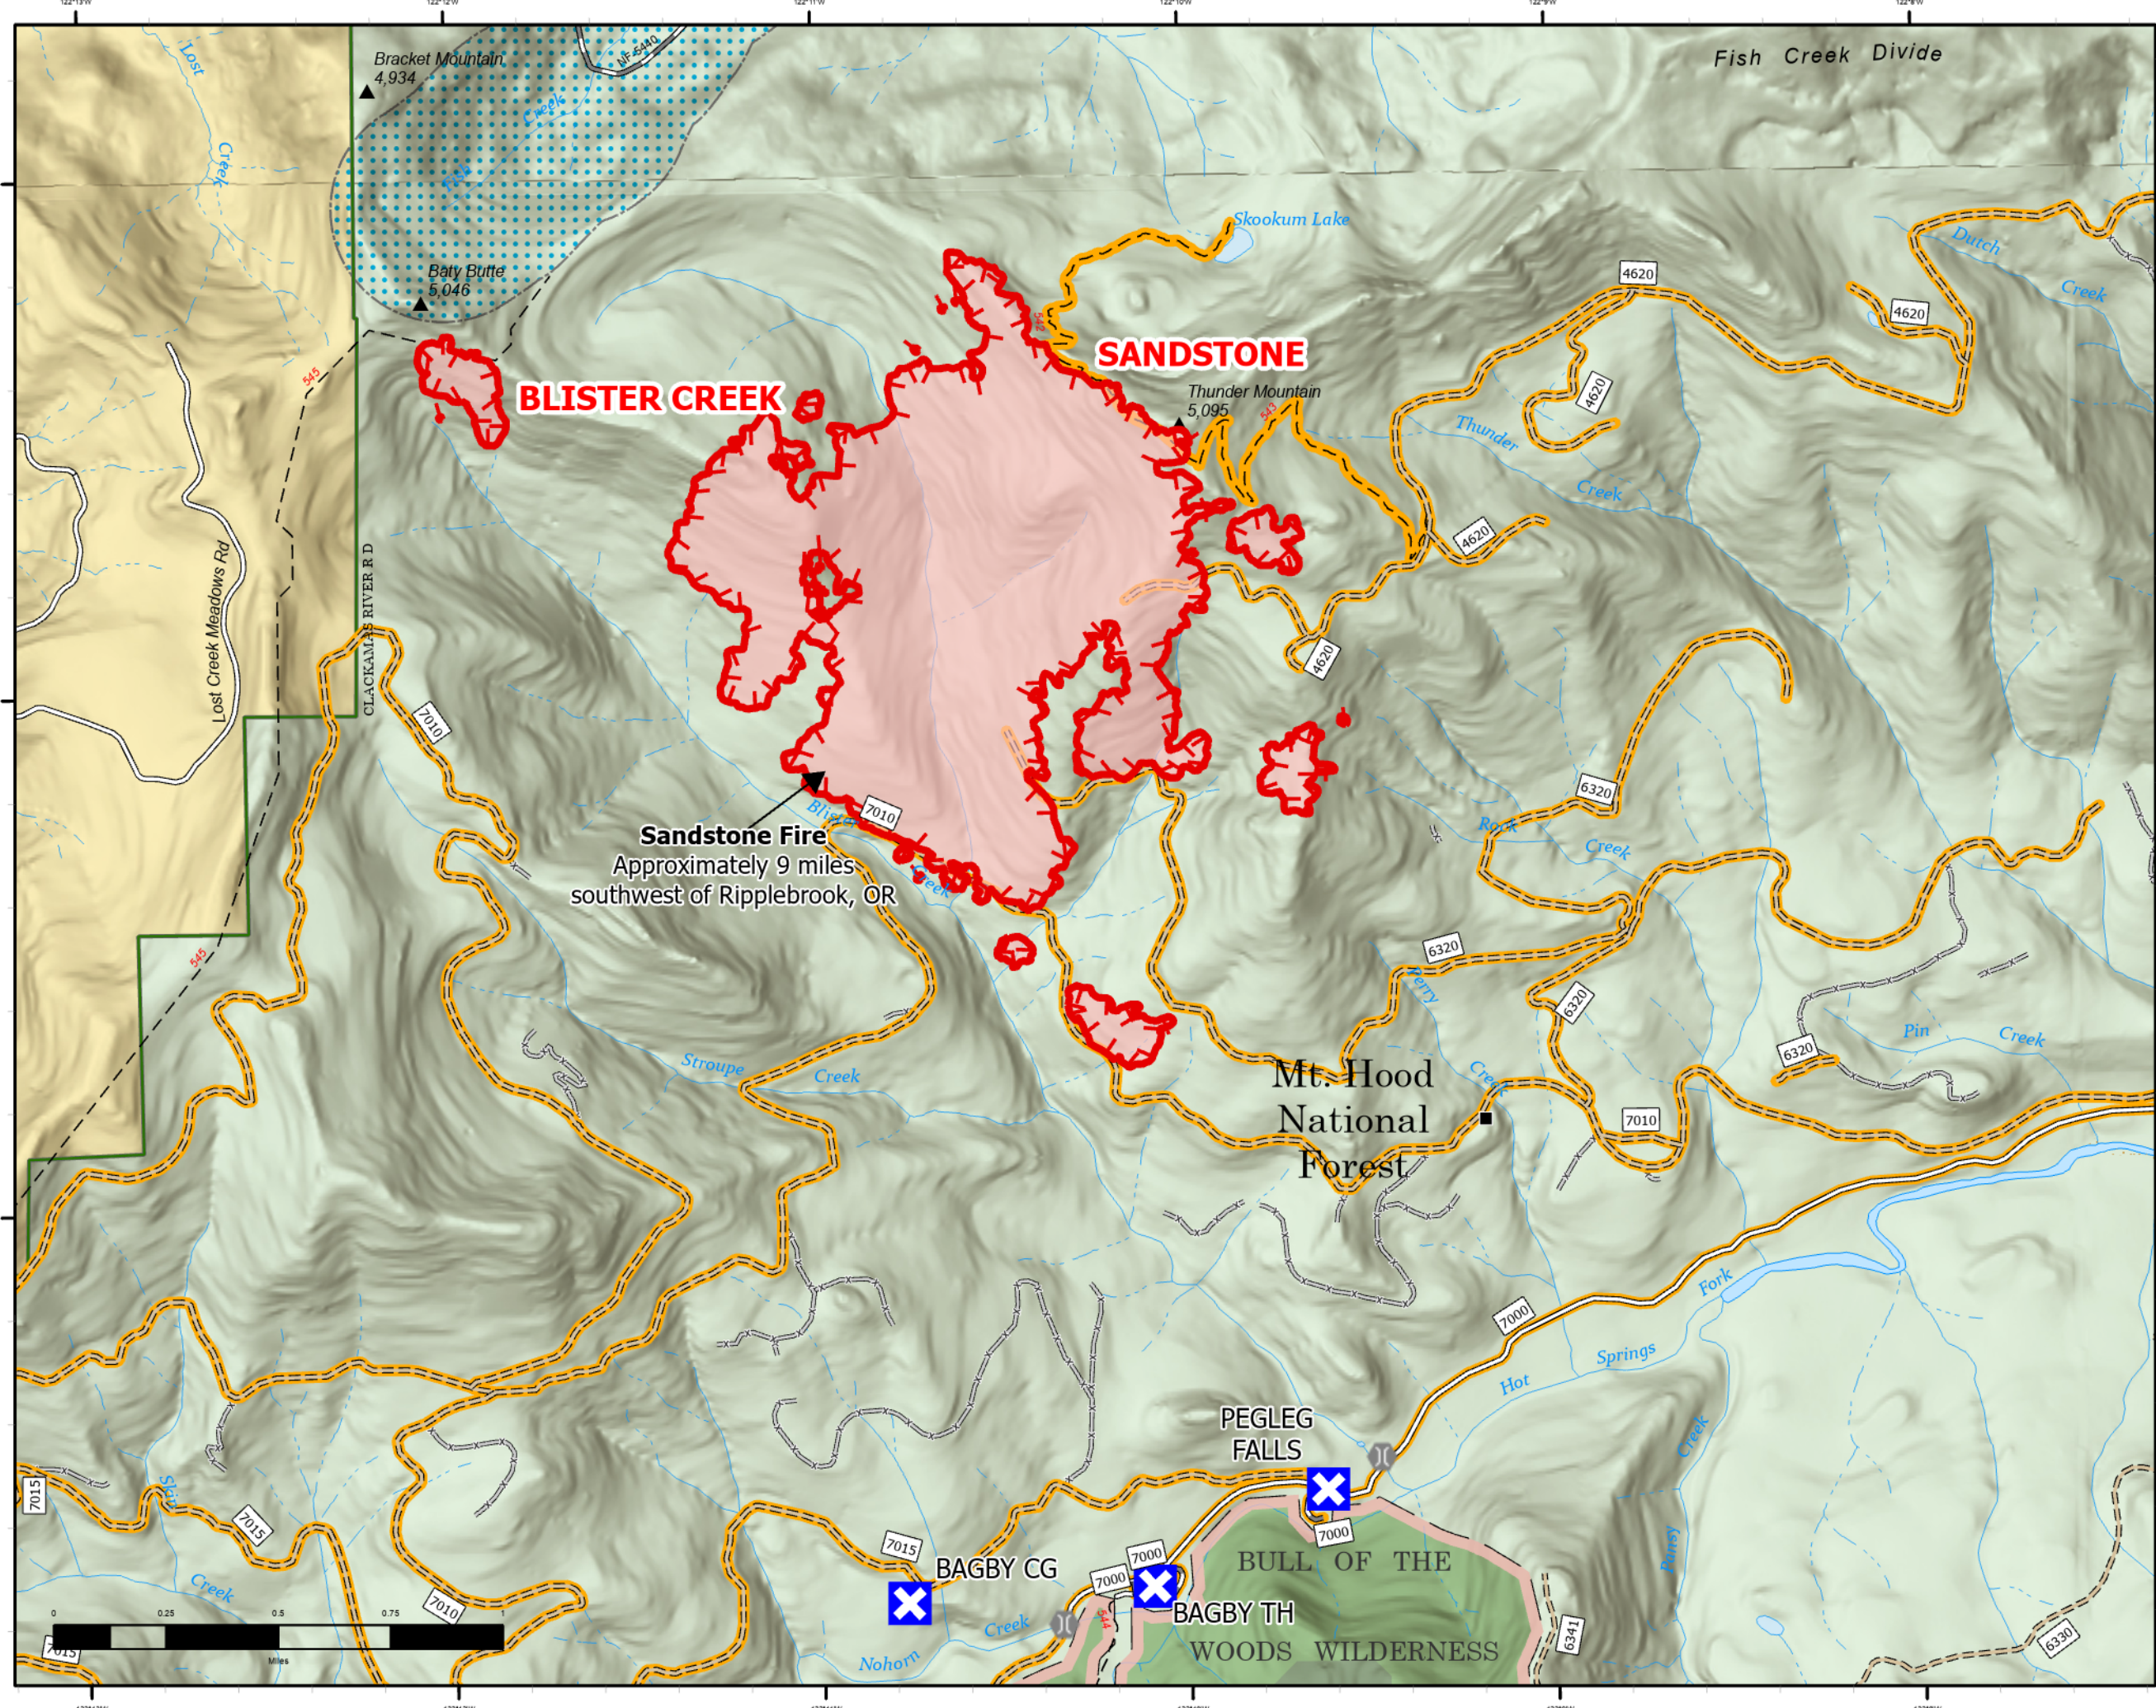

Public Information
Sandstone
08/14/2024 Day
Sandstone 625 acres
Blister Creek 16 acres
at Aug 12, 2024 @ 0210 PDT Hrs

- Road/Trail CLOSURE
- Closure
- Wildfire Daily Fire Perimeter
- Road, Paved
- Road, Dirt/Gravel
- Road, high clearance
- Trail
- FS Closed Road
- Uncontained
- FS Wilderness Boundary
- Wild and Scenic River
- USFS Roadless Areas
- USFS Wilderness
- Forest Service Land
- Bureau of Land Management Lands