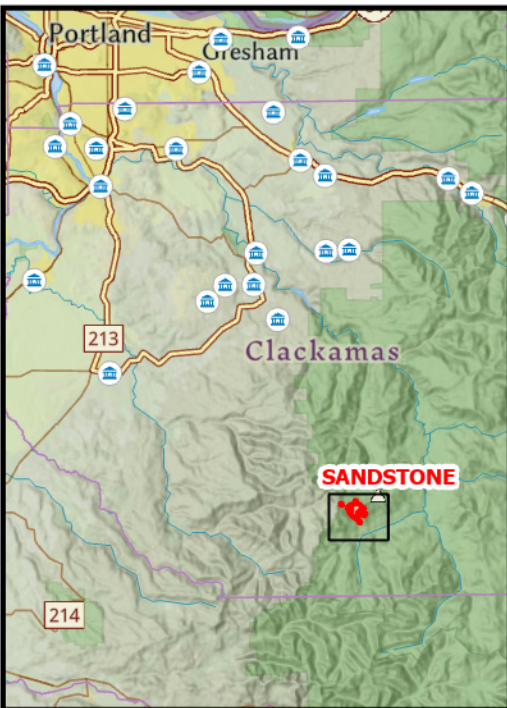

Public Information
Sandstone
08/14/2024 Day
Sandstone 625 acres
Blister Creek 16 acres
at Aug 12, 2024 @ 0210 PDT Hrs

- Road/Trail CLOSURE
- Closure
- Wildfire Daily Fire Perimeter
- Road, Paved
- Road, Dirt/Gravel
- Road, high clearance
- Trail
- FS Closed Road
- Uncontained
- FS Wilderness Boundary
- Wild and Scenic River
- USFS Roadless Areas
- USFS Wilderness
- Forest Service Land
- Bureau of Land Management Lands