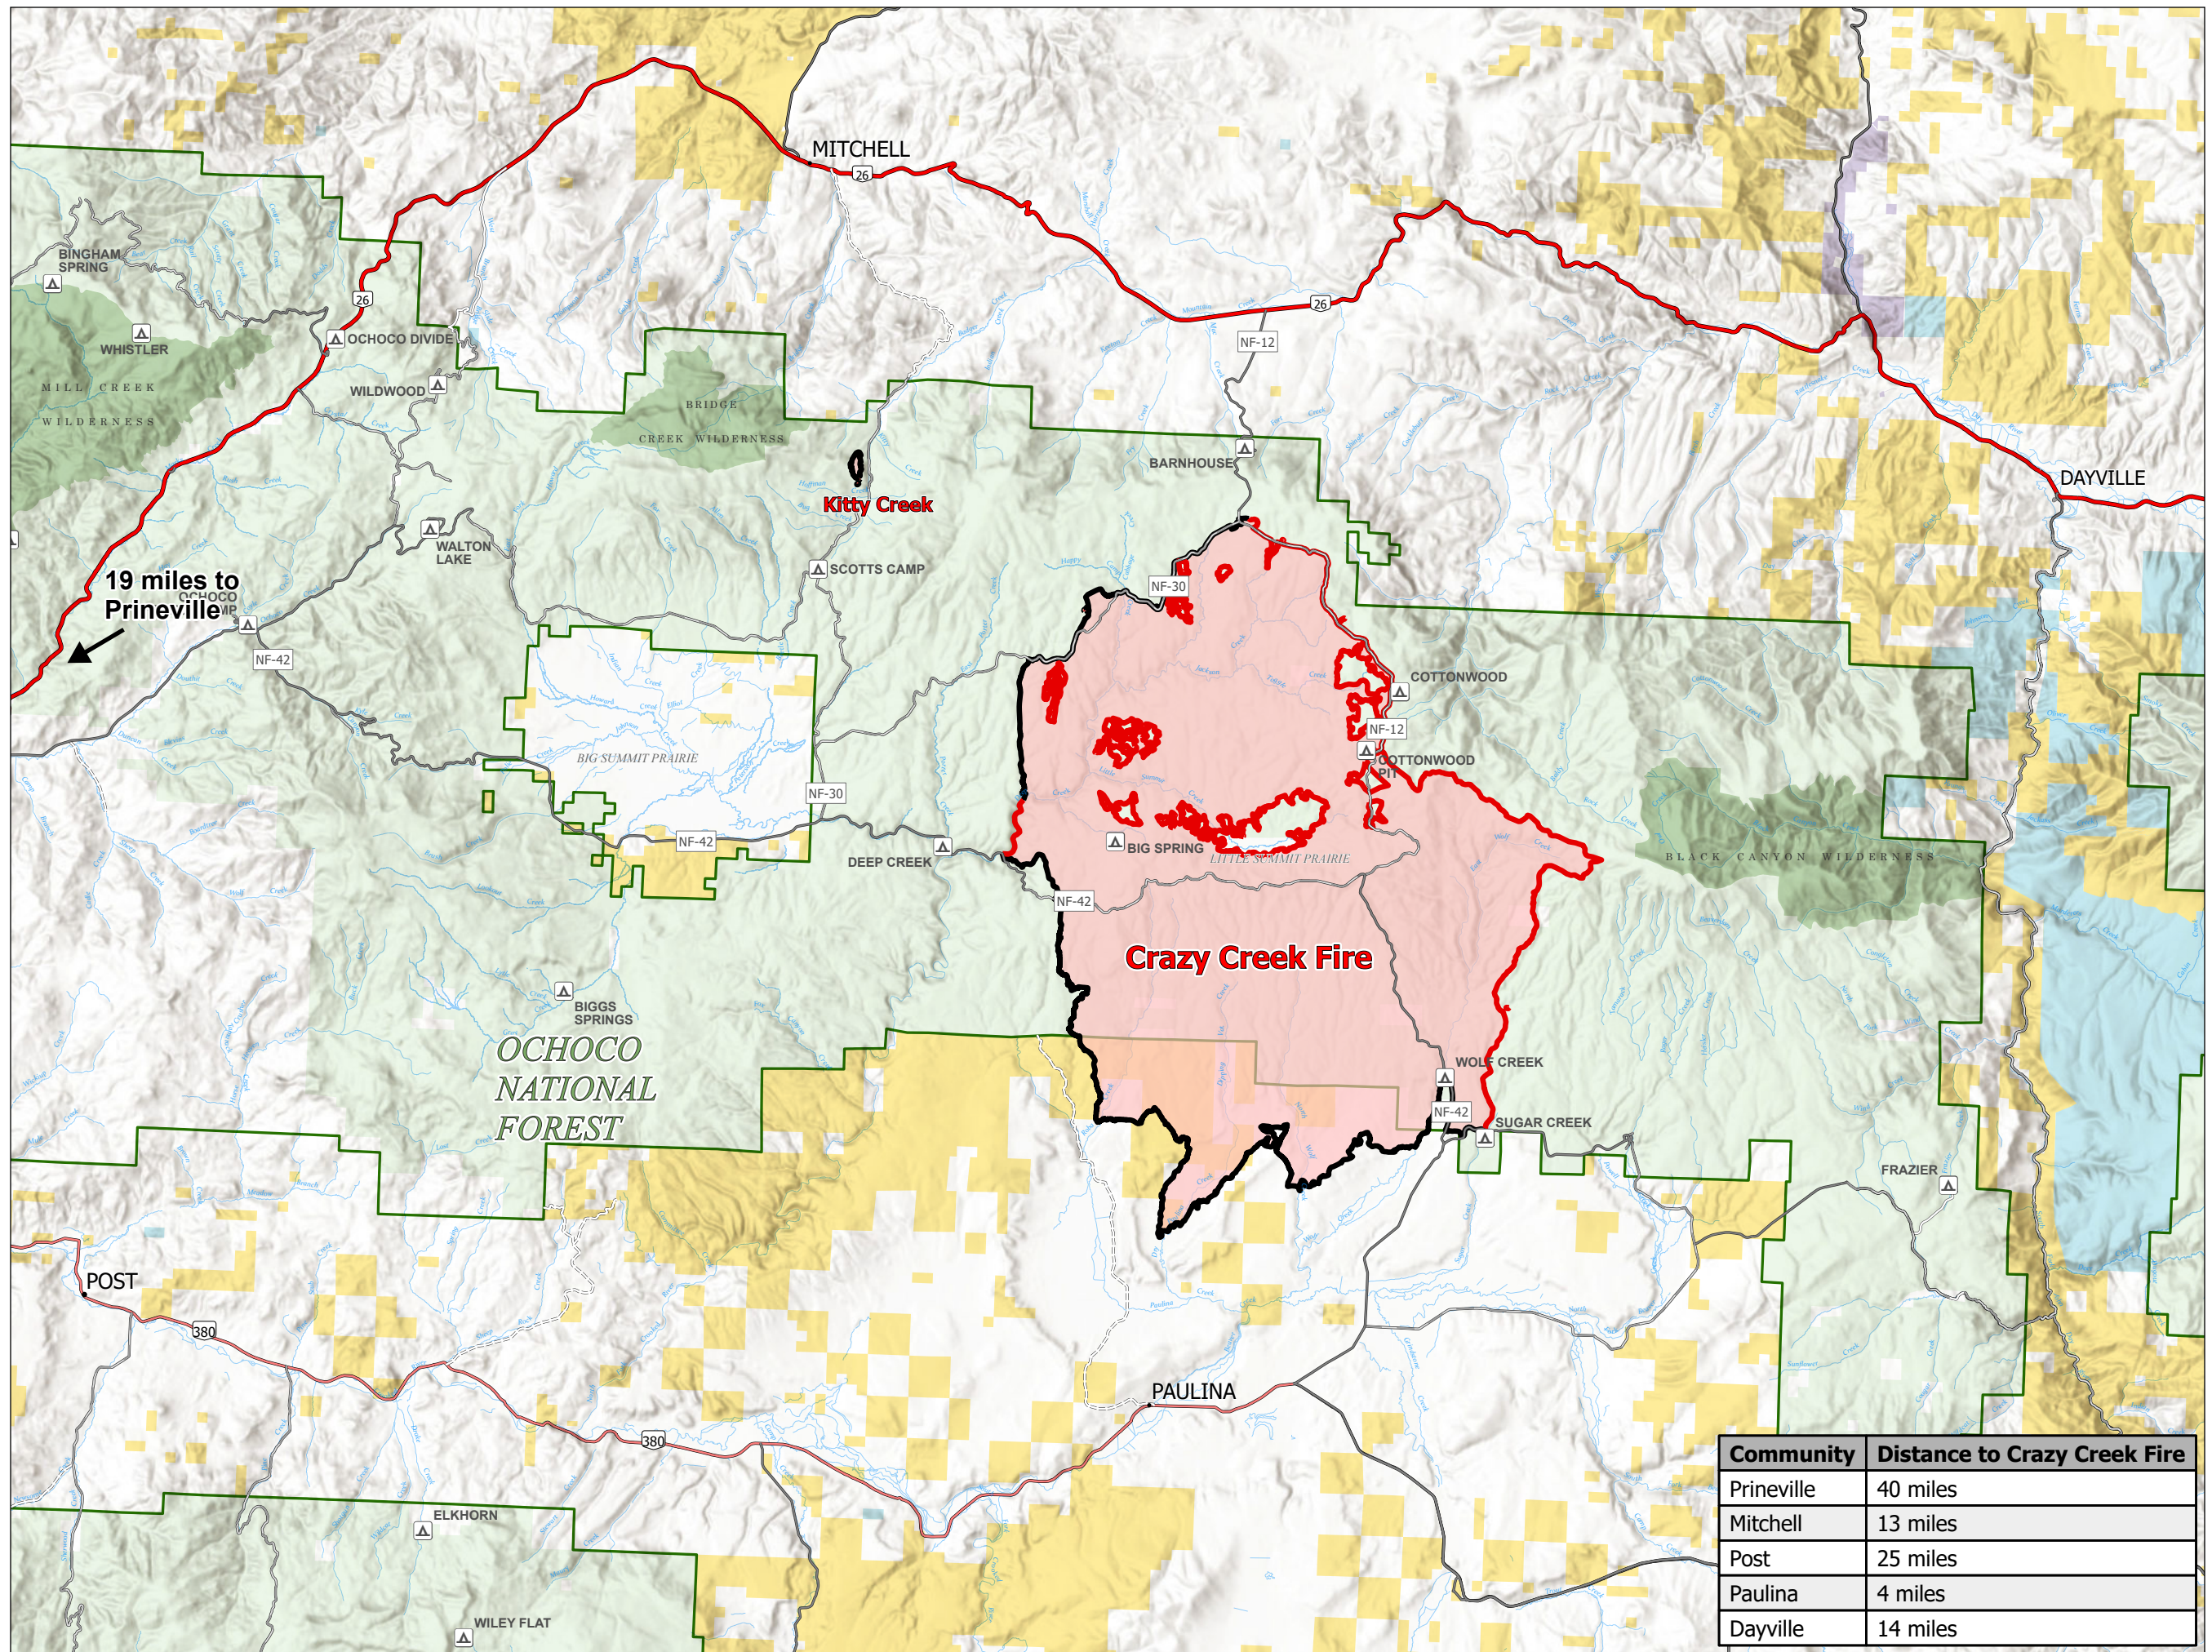

Public Information

8/13/2024 Day

Crazy Creek
OR-OCF-000501

86,497 acres at 8/11/2024 2041 PDT

Kitty Creek
OR-OCF-000498

73 acres at 8/11/2024 2041 PDT

▬ Crazy Creek/Kitty Creek Fires
 Contained Fire Edge
 Uncontained Fire Edge
Ownership
 National Forest Boundary
 U.S. Forest Service
 U.S. Forest Service Wilderness
 Bureau of Land Management
 National Park Service
 State of Oregon
Recreation Site
 Campground

8/12/2024 2135
Approximate fire perimeter
from infrared and GPS
North American 1983 Datum

Community	Distance to Crazy Creek Fire
Prineville	40 miles
Mitchell	13 miles
Post	25 miles
Paulina	4 miles
Dayville	14 miles