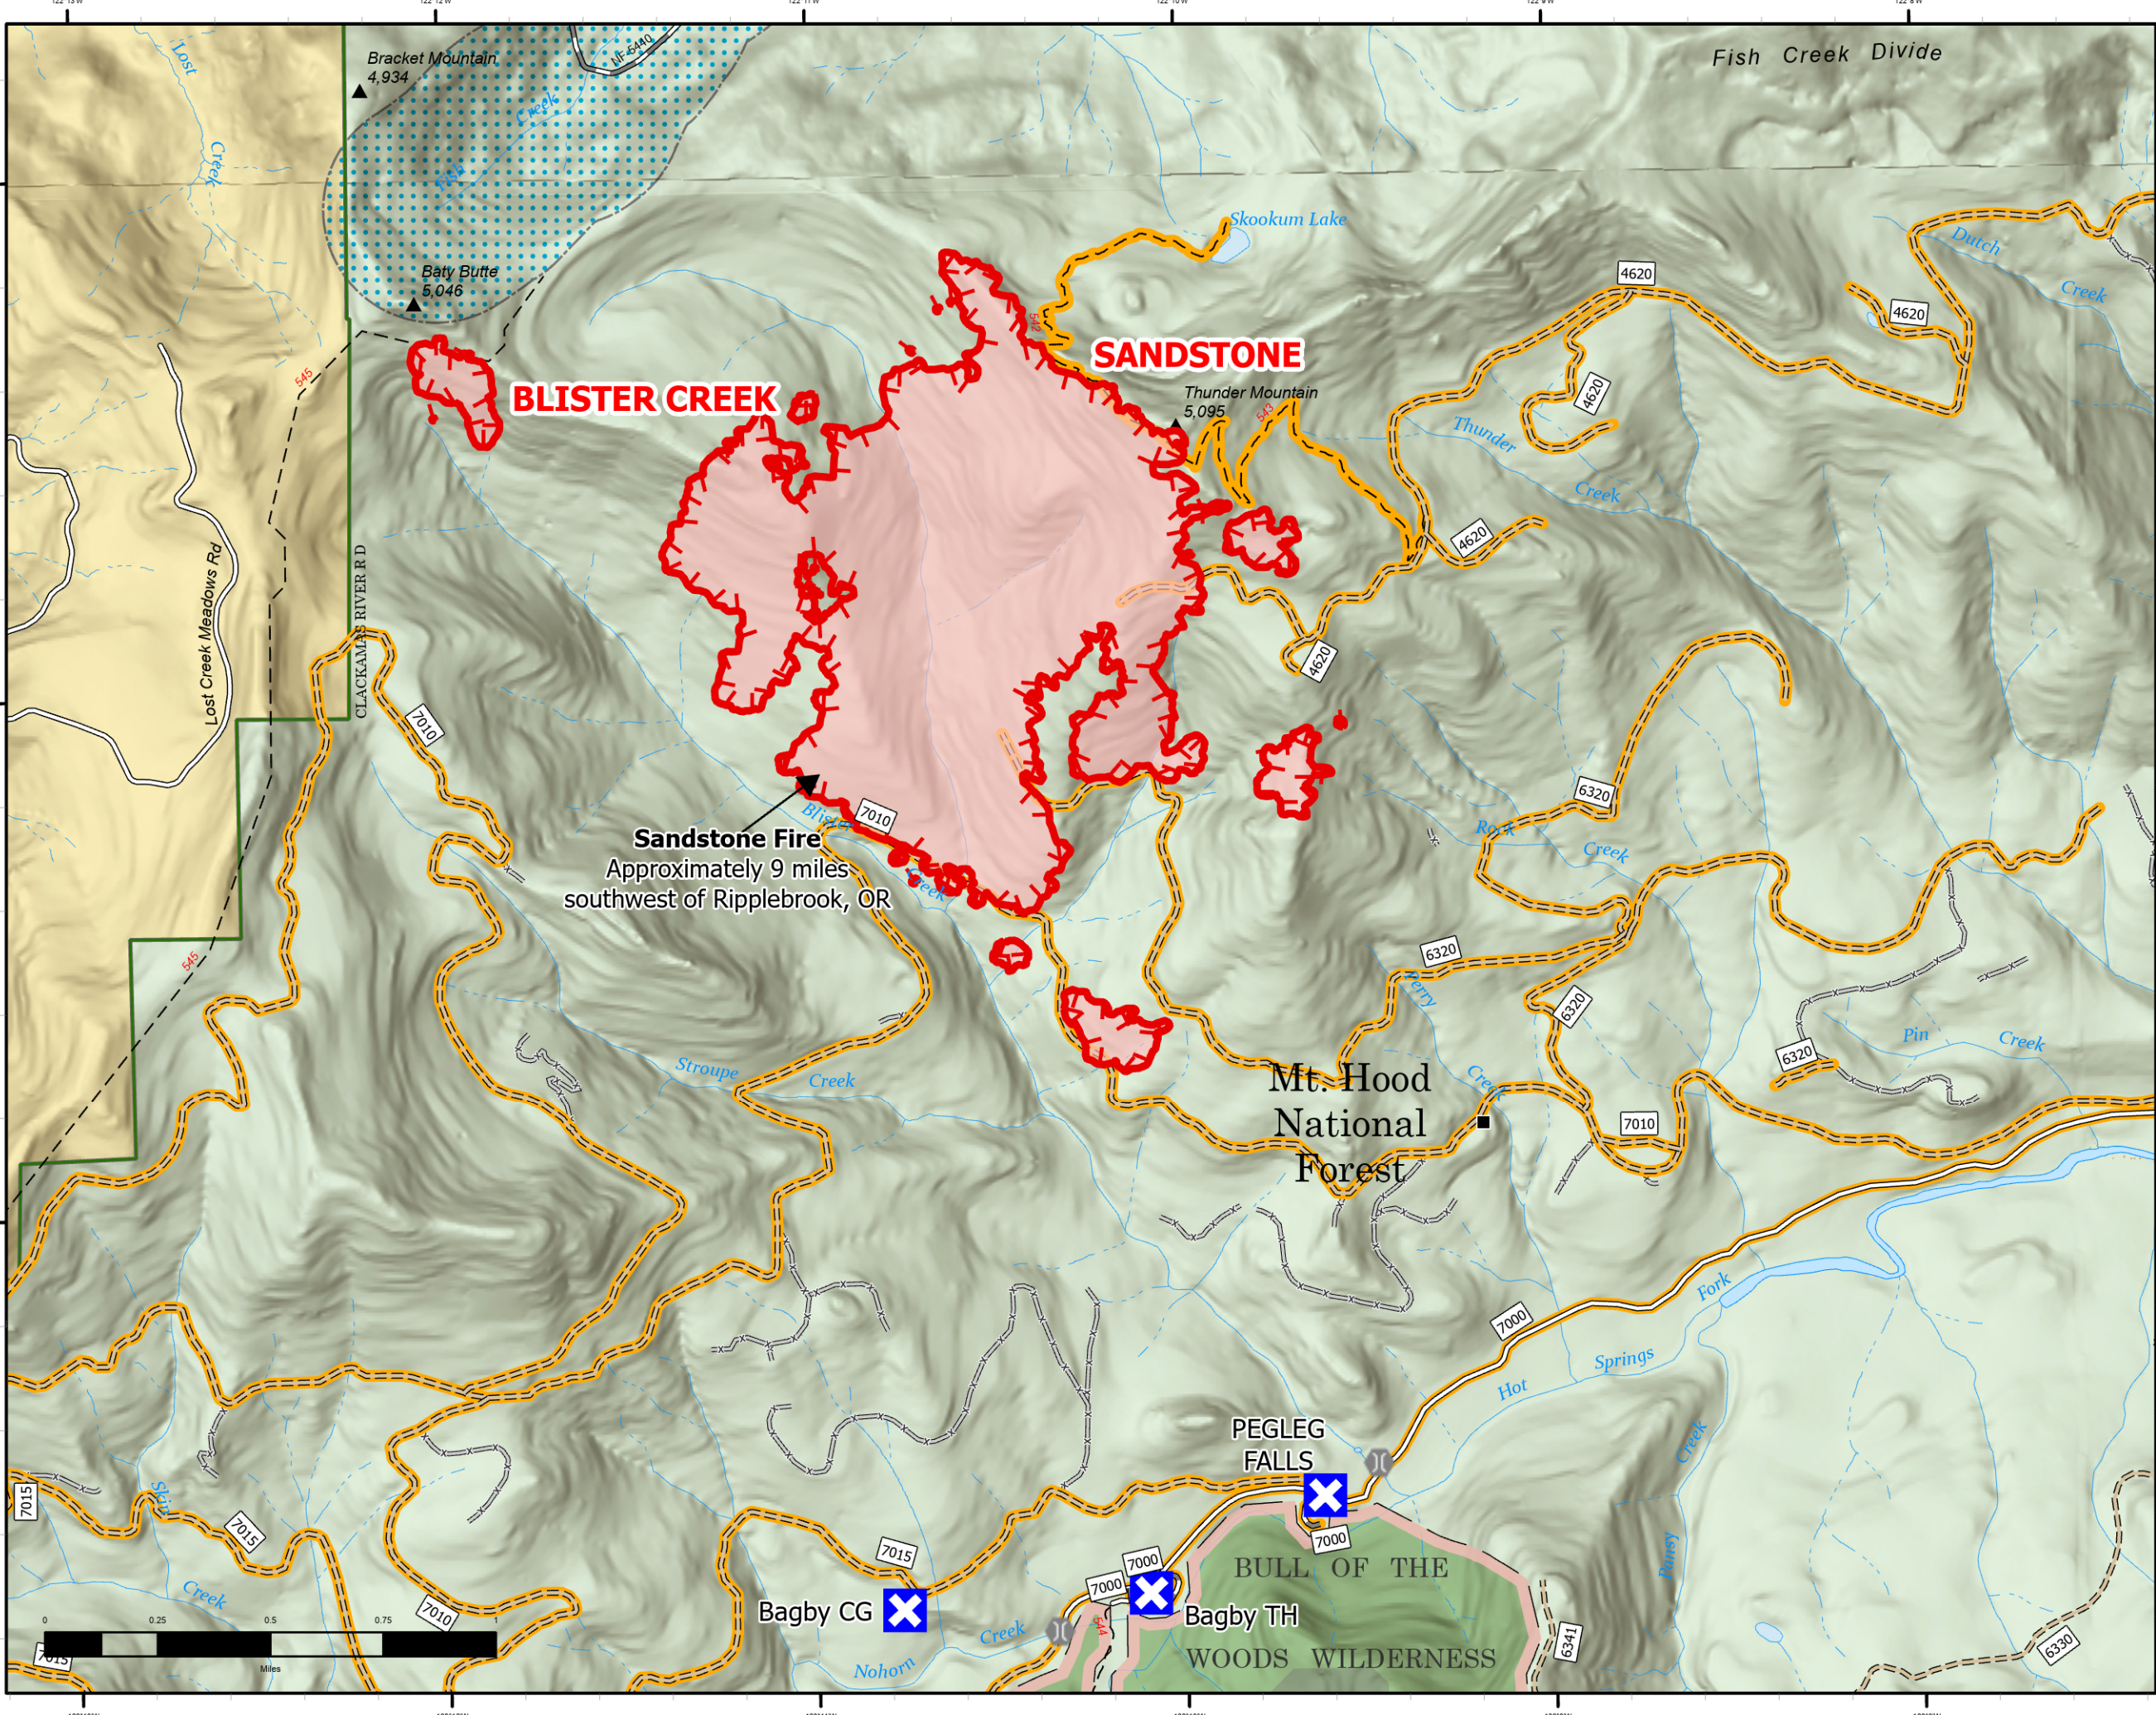

Public Information
Sandstone
08/13/2024 Day
Sandstone 625 acres
Blister Creek 16 acres
at Aug 12, 2024 @ 0210 PDT Hrs

- Road/Trail CLOSURE
- Closure
- Wildfire Daily Fire Perimeter
- Road, Paved
- Road, Dirt/Gravel
- Road, high clearance
- Trail
- FS Closed Road
- Uncontained
- FS Wilderness Boundary
- Wild and Scenic River
- USFS Roadless Areas
- USFS Wilderness
- Forest Service Land
- Bureau of Land Management Lands