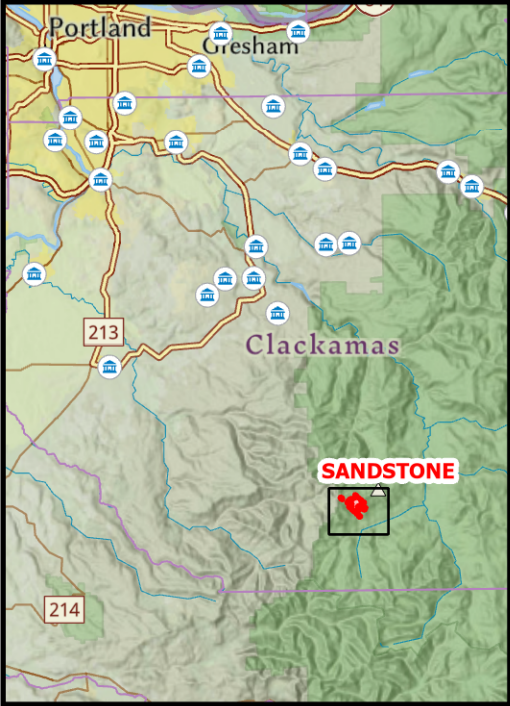

Public Information
Sandstone
08/13/2024 Day
Sandstone 625 acres
Blister Creek 16 acres
at Aug 12, 2024 @ 0210 PDT Hrs

- Road/Trail CLOSURE
- Closure
- Wildfire Daily Fire Perimeter
- Road, Paved
- Road, Dirt/Gravel
- Road, high clearance
- Trail
- FS Closed Road
- Uncontained
- FS Wilderness Boundary
- Wild and Scenic River
- USFS Roadless Areas
- USFS Wilderness
- Forest Service Land
- Bureau of Land Management Lands