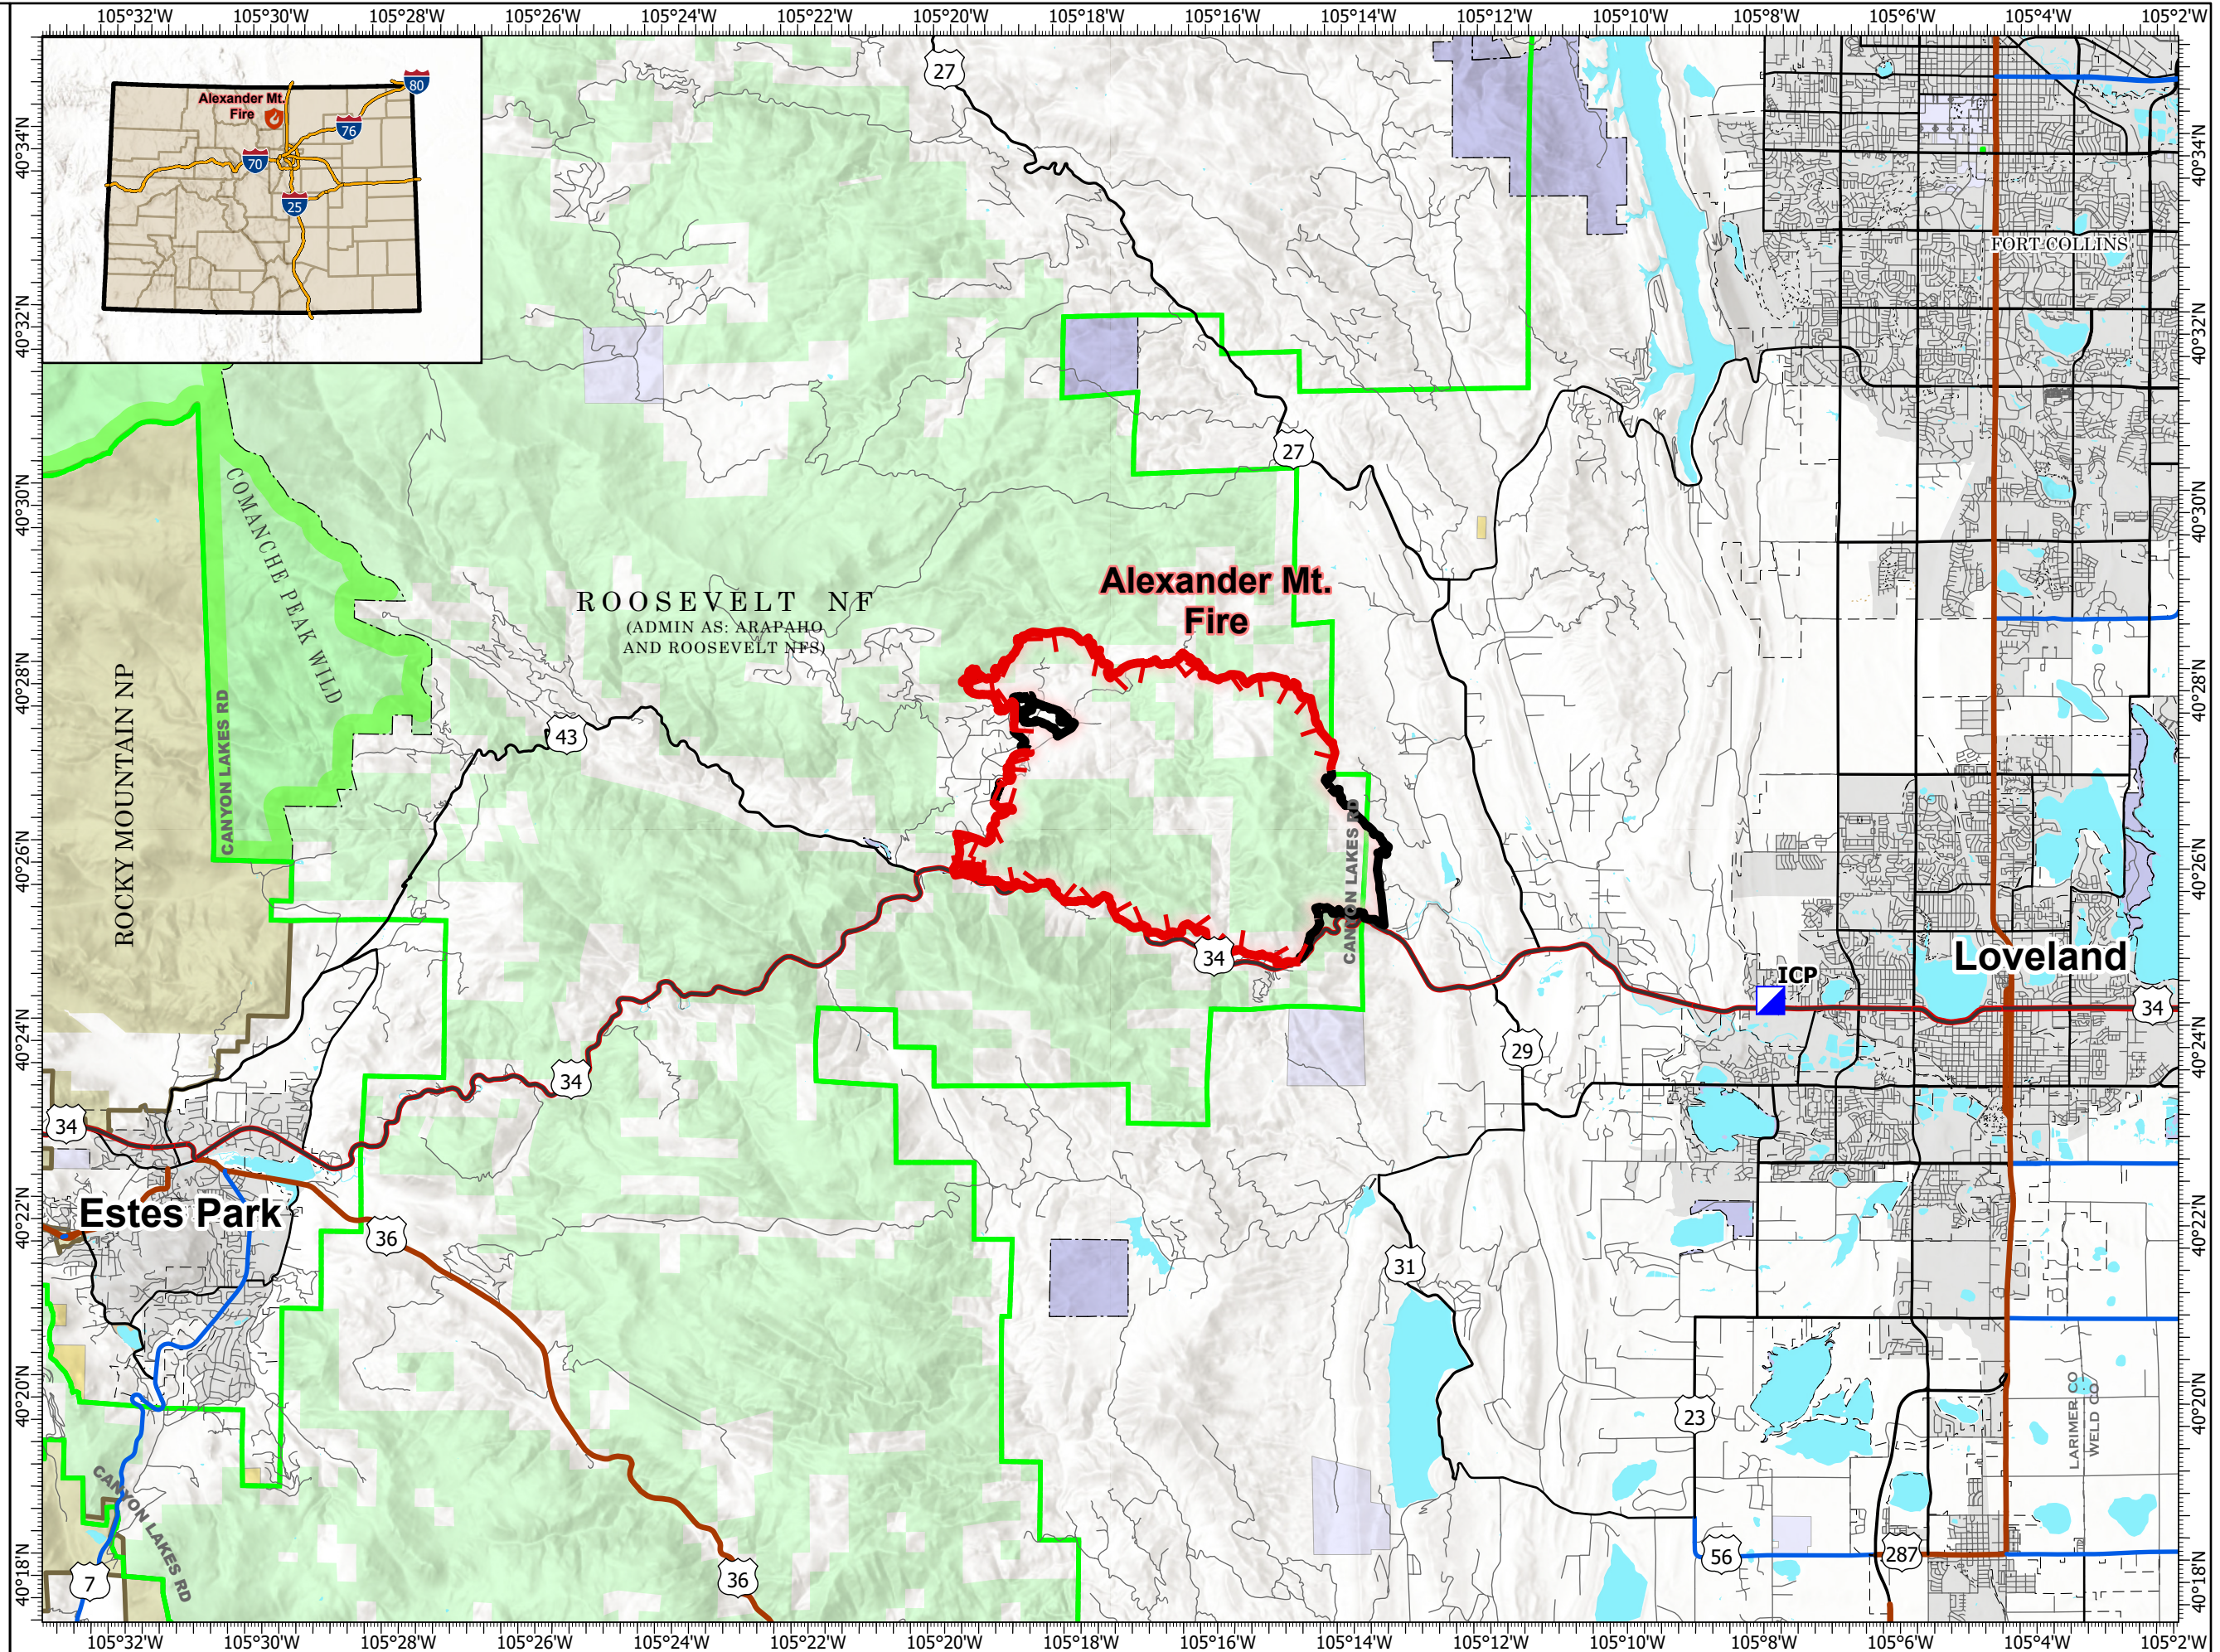

# Public Information

Alexander Mt.  
CO-ARF-000683  
8/4/2024 Day

9,668 acres at 8/3/2024 1733

-  Incident Command Post
-  Contained
-  Uncontained
-  Wildfire Daily Fire Perimeter

0 0.5 1 2 3 4  
Miles

1:130,000 | jhernandez | 8/3/2024 1938  
Acres from IR and GPS  
North American 1983 Datum. LatLong Grid