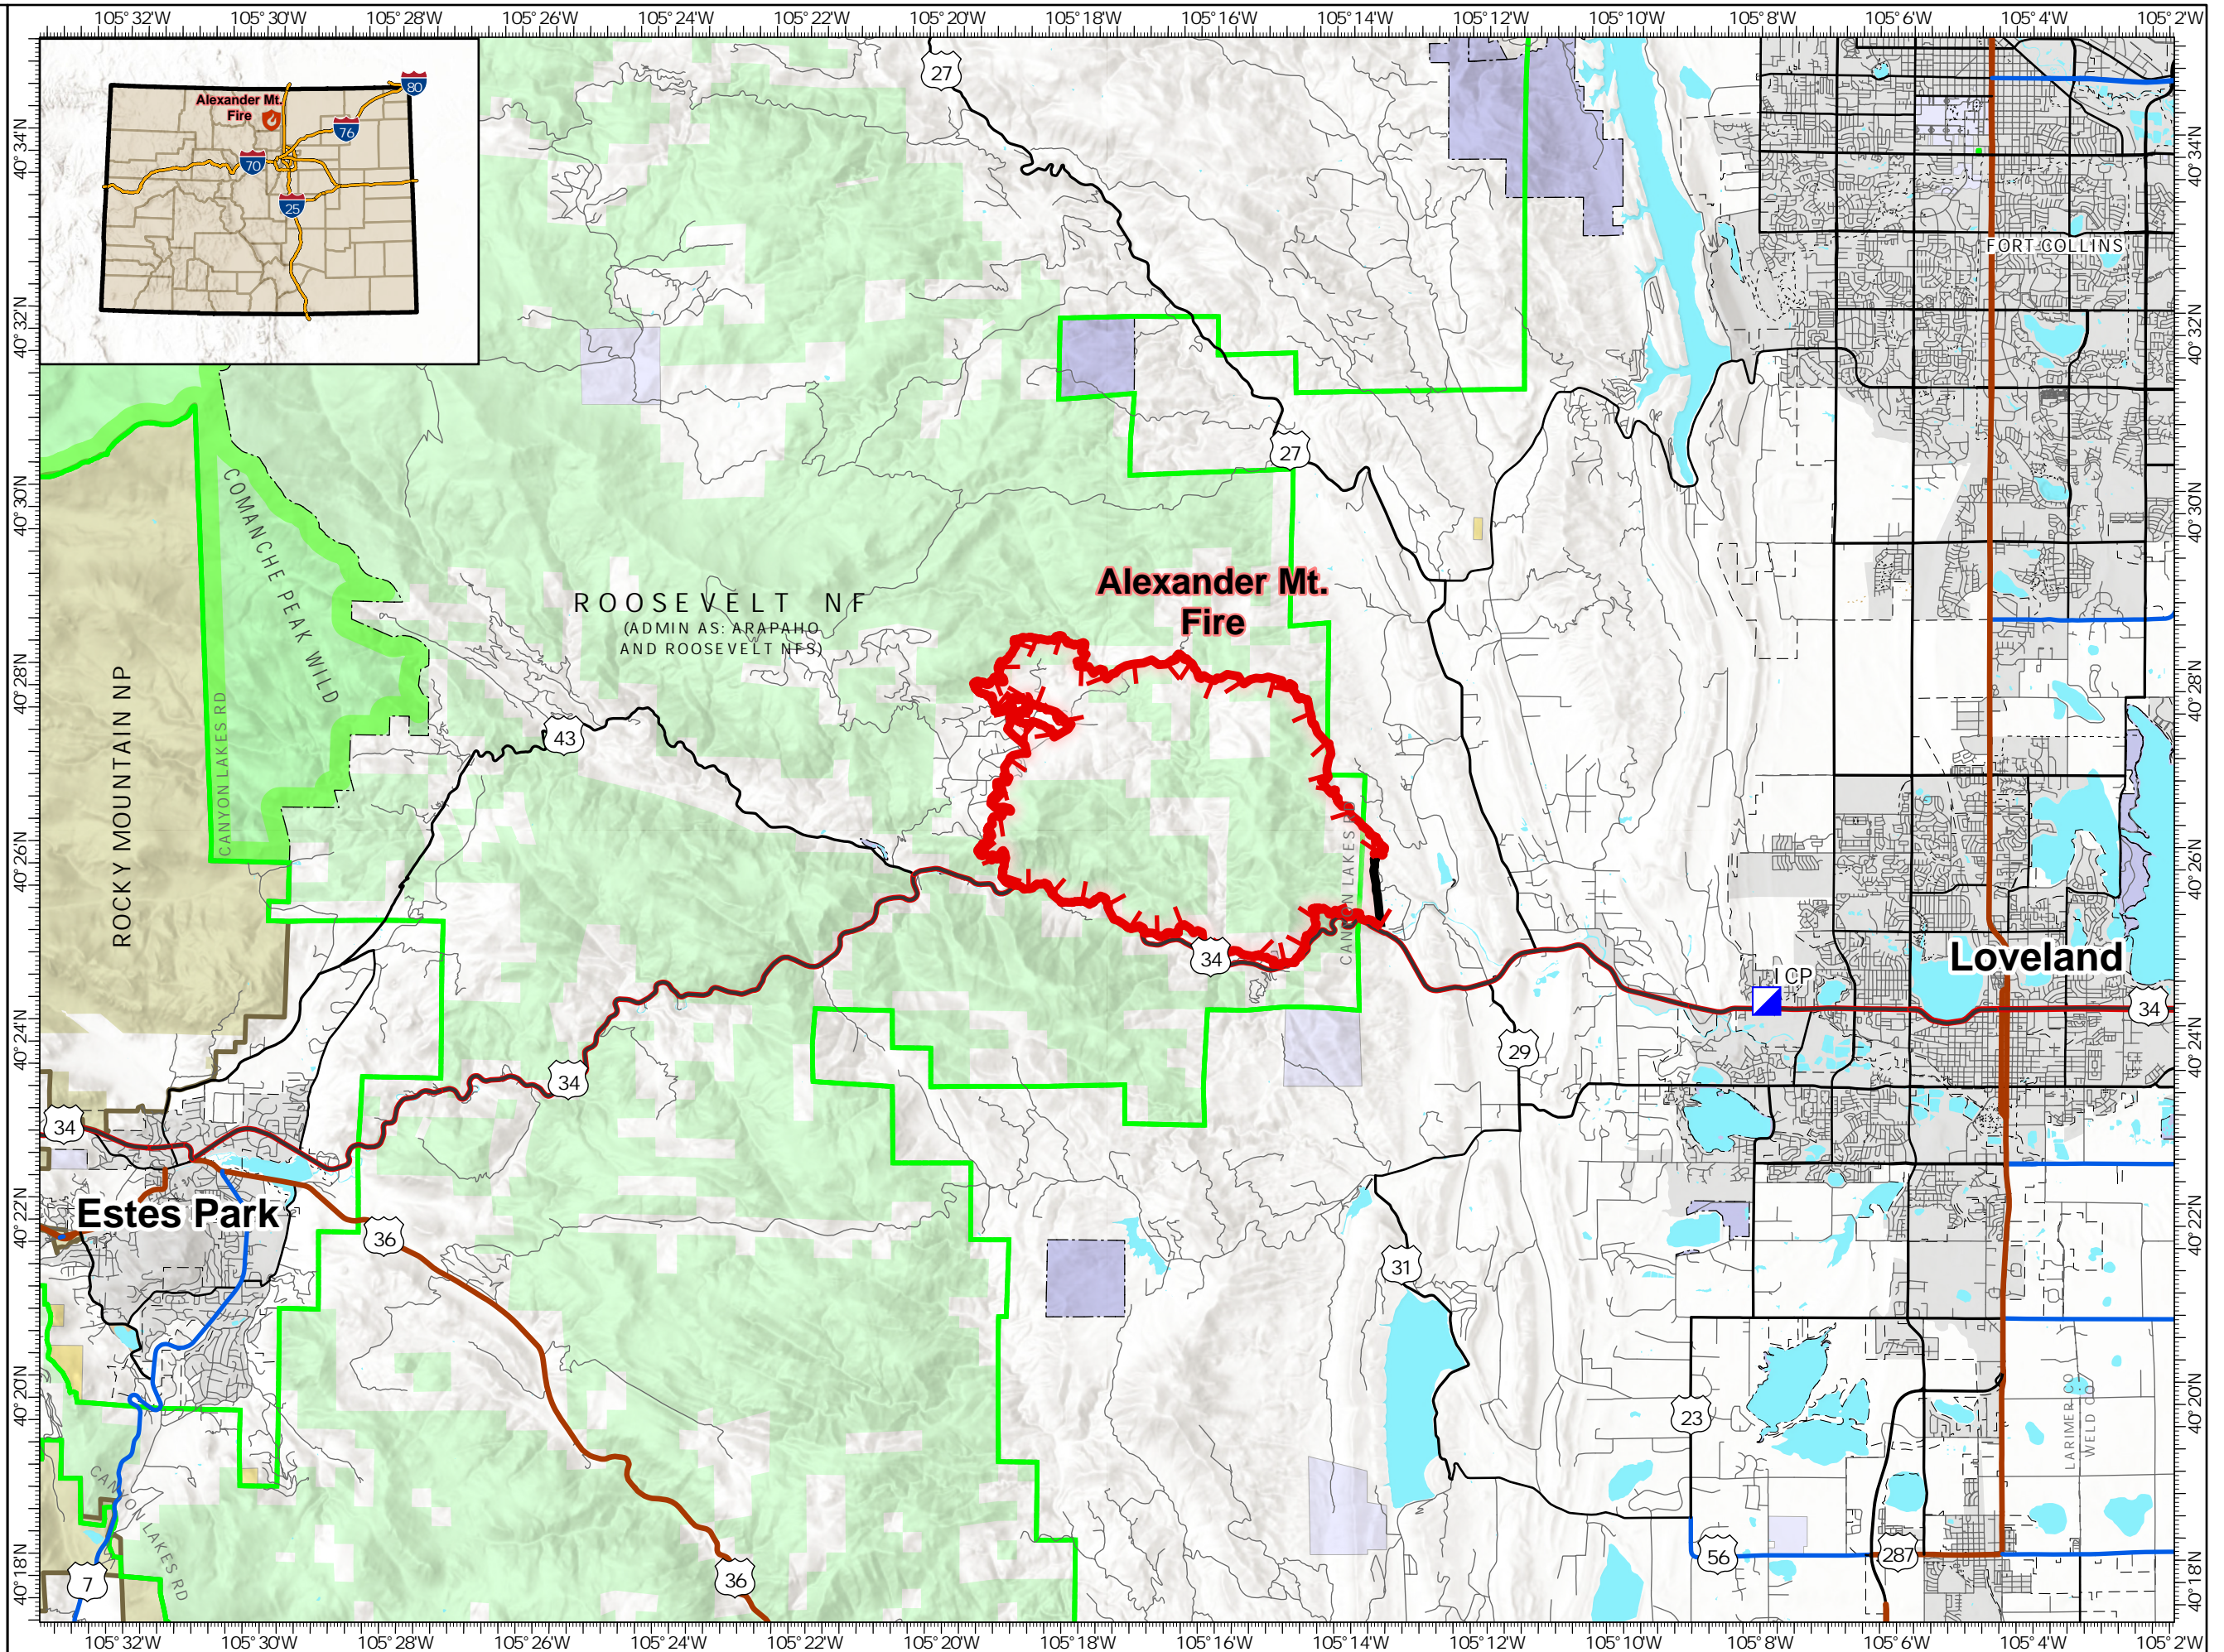

Public Information

Alexander Mt.
CO-ARF-000683
8/3/2024 Day

9,530 acres at 8/2/2024 1543

-  Incident Command Post
-  Contained
-  Uncontained
-  Wildfire Daily Fire Perimeter

1:130,000 | jhernandez | 8/2/2024 1826
Acres from IR and GPS
North American 1983 Datum. LatLong Grid