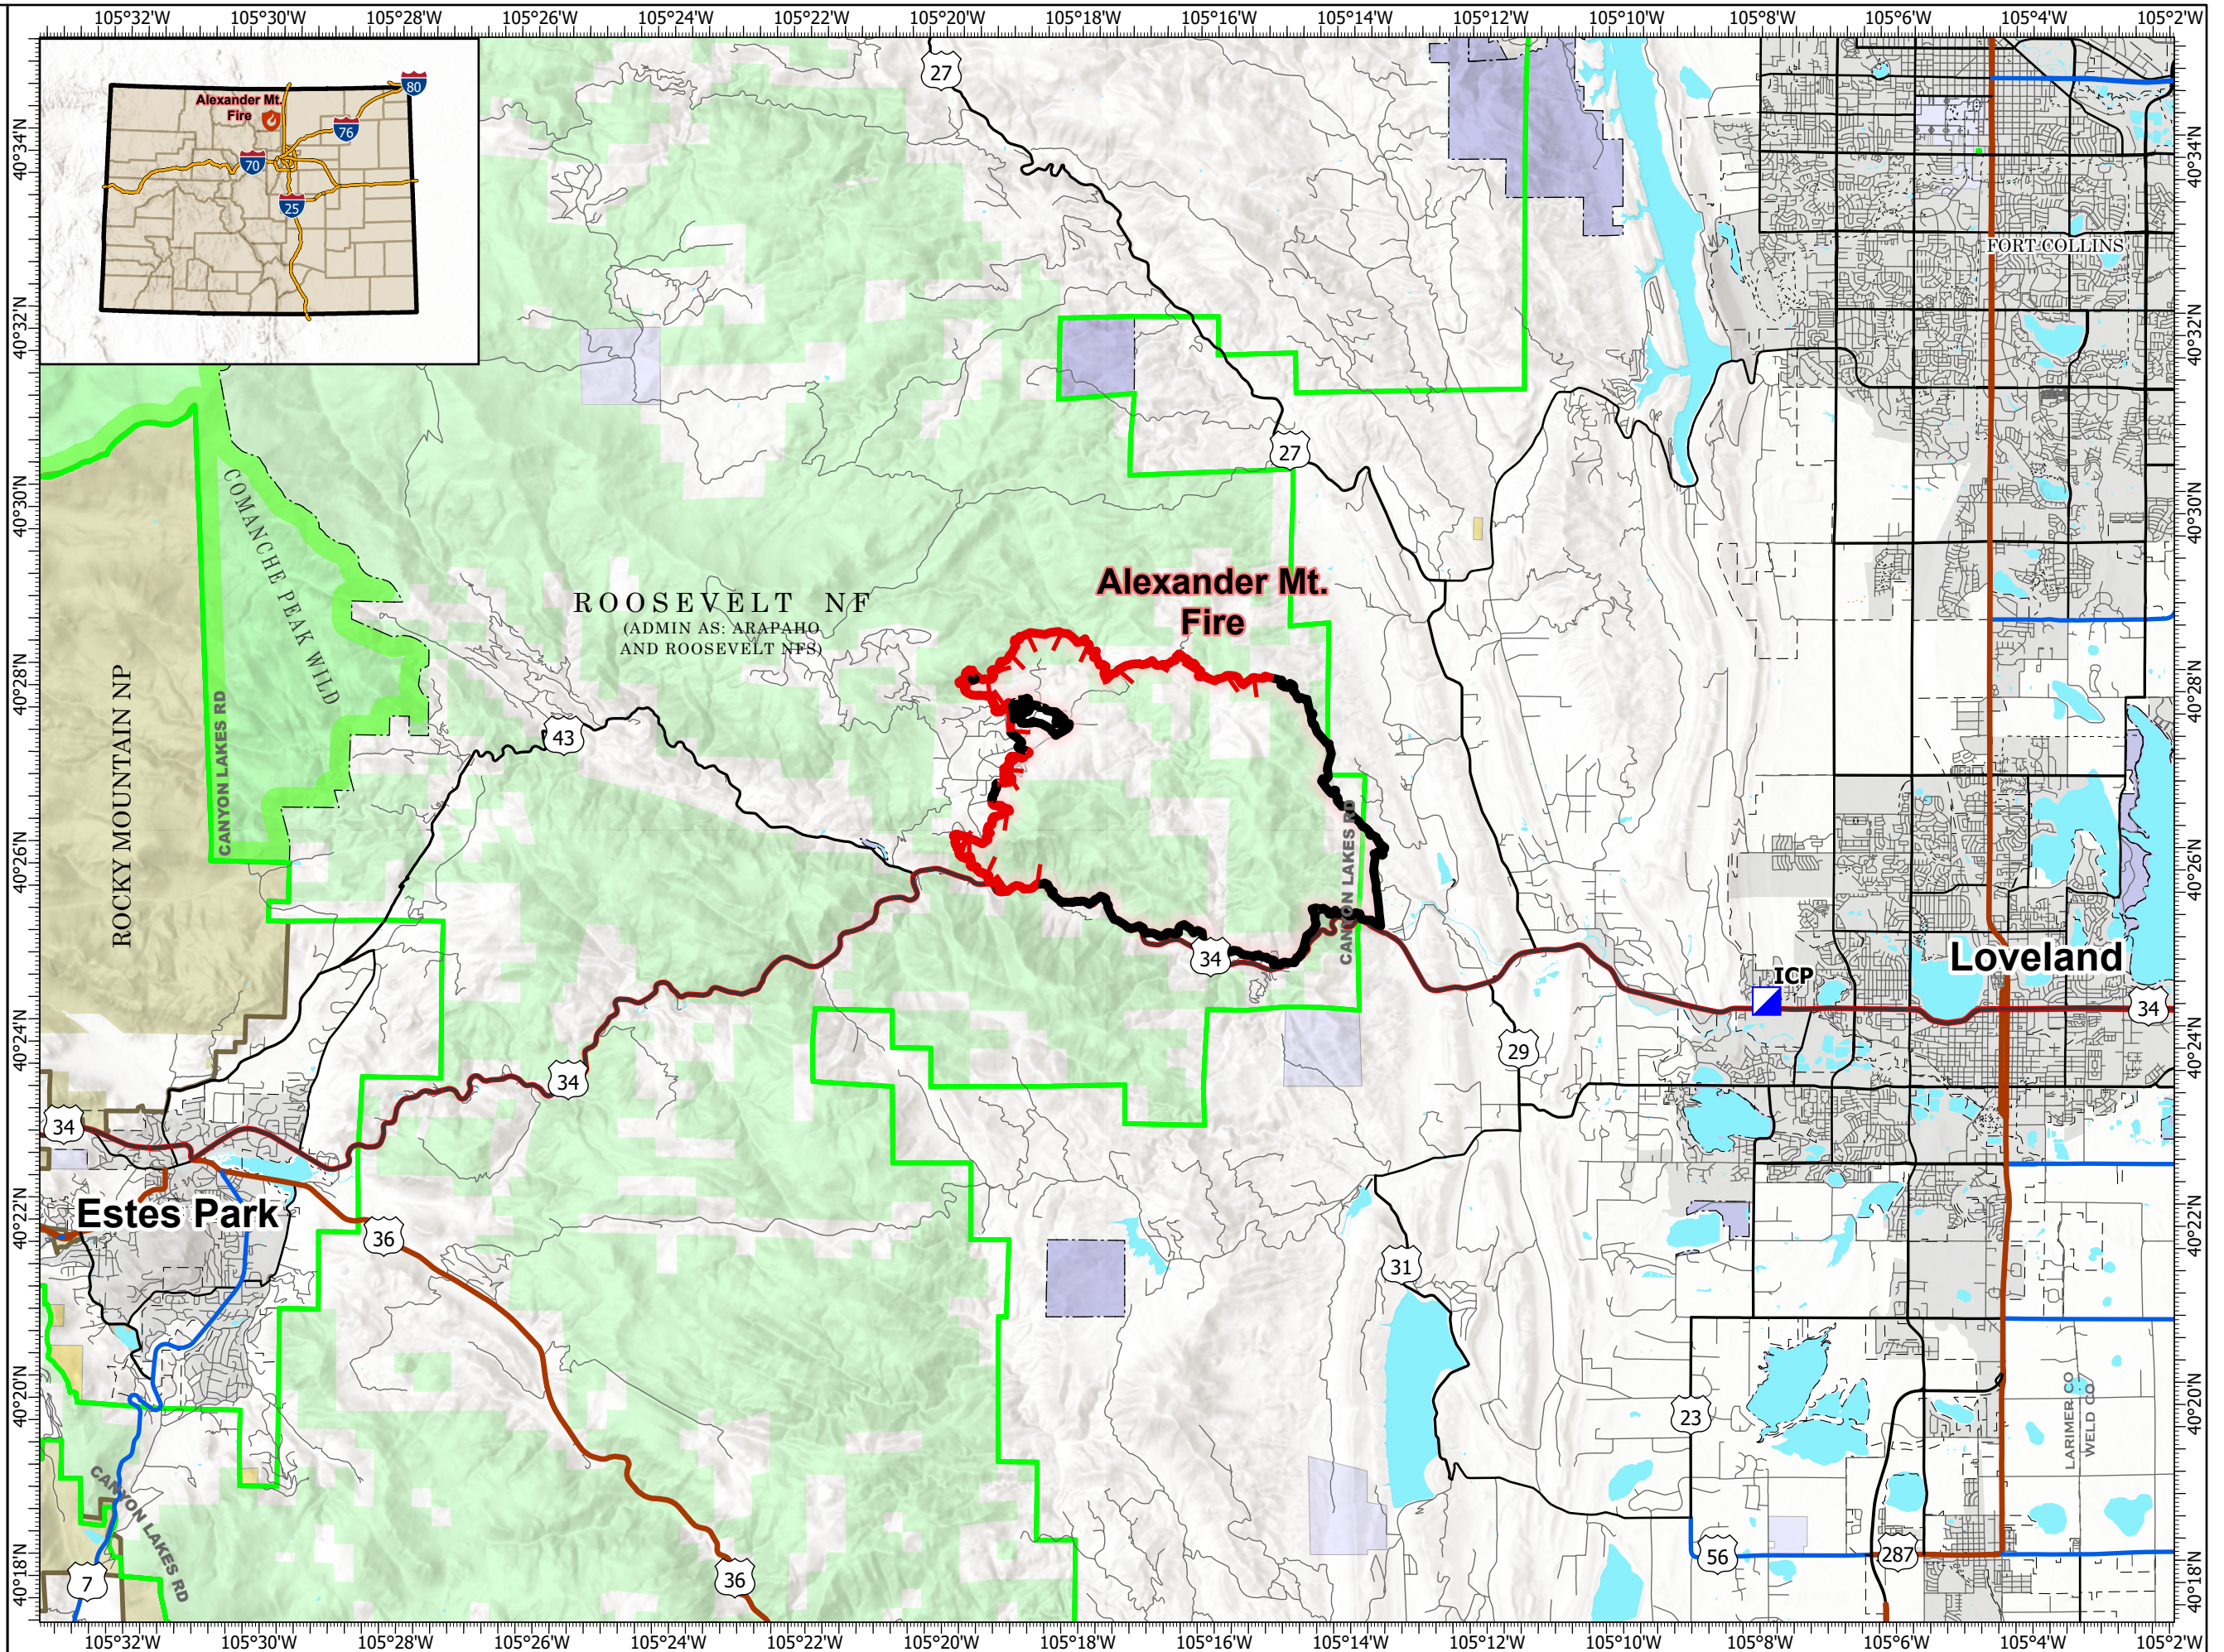

Public Information

Alexander Mt.
CO-ARF-000683
8/5/2024 Day

9,668 acres at 8/4/2024 0015

-  Incident Command Post
-  Contained
-  Uncontained
-  Wildfire Daily Fire Perimeter

1:130,000 | jhernandez | 8/4/2024 1806
Acres from IR and GPS
North American 1983 Datum. LatLong Grid