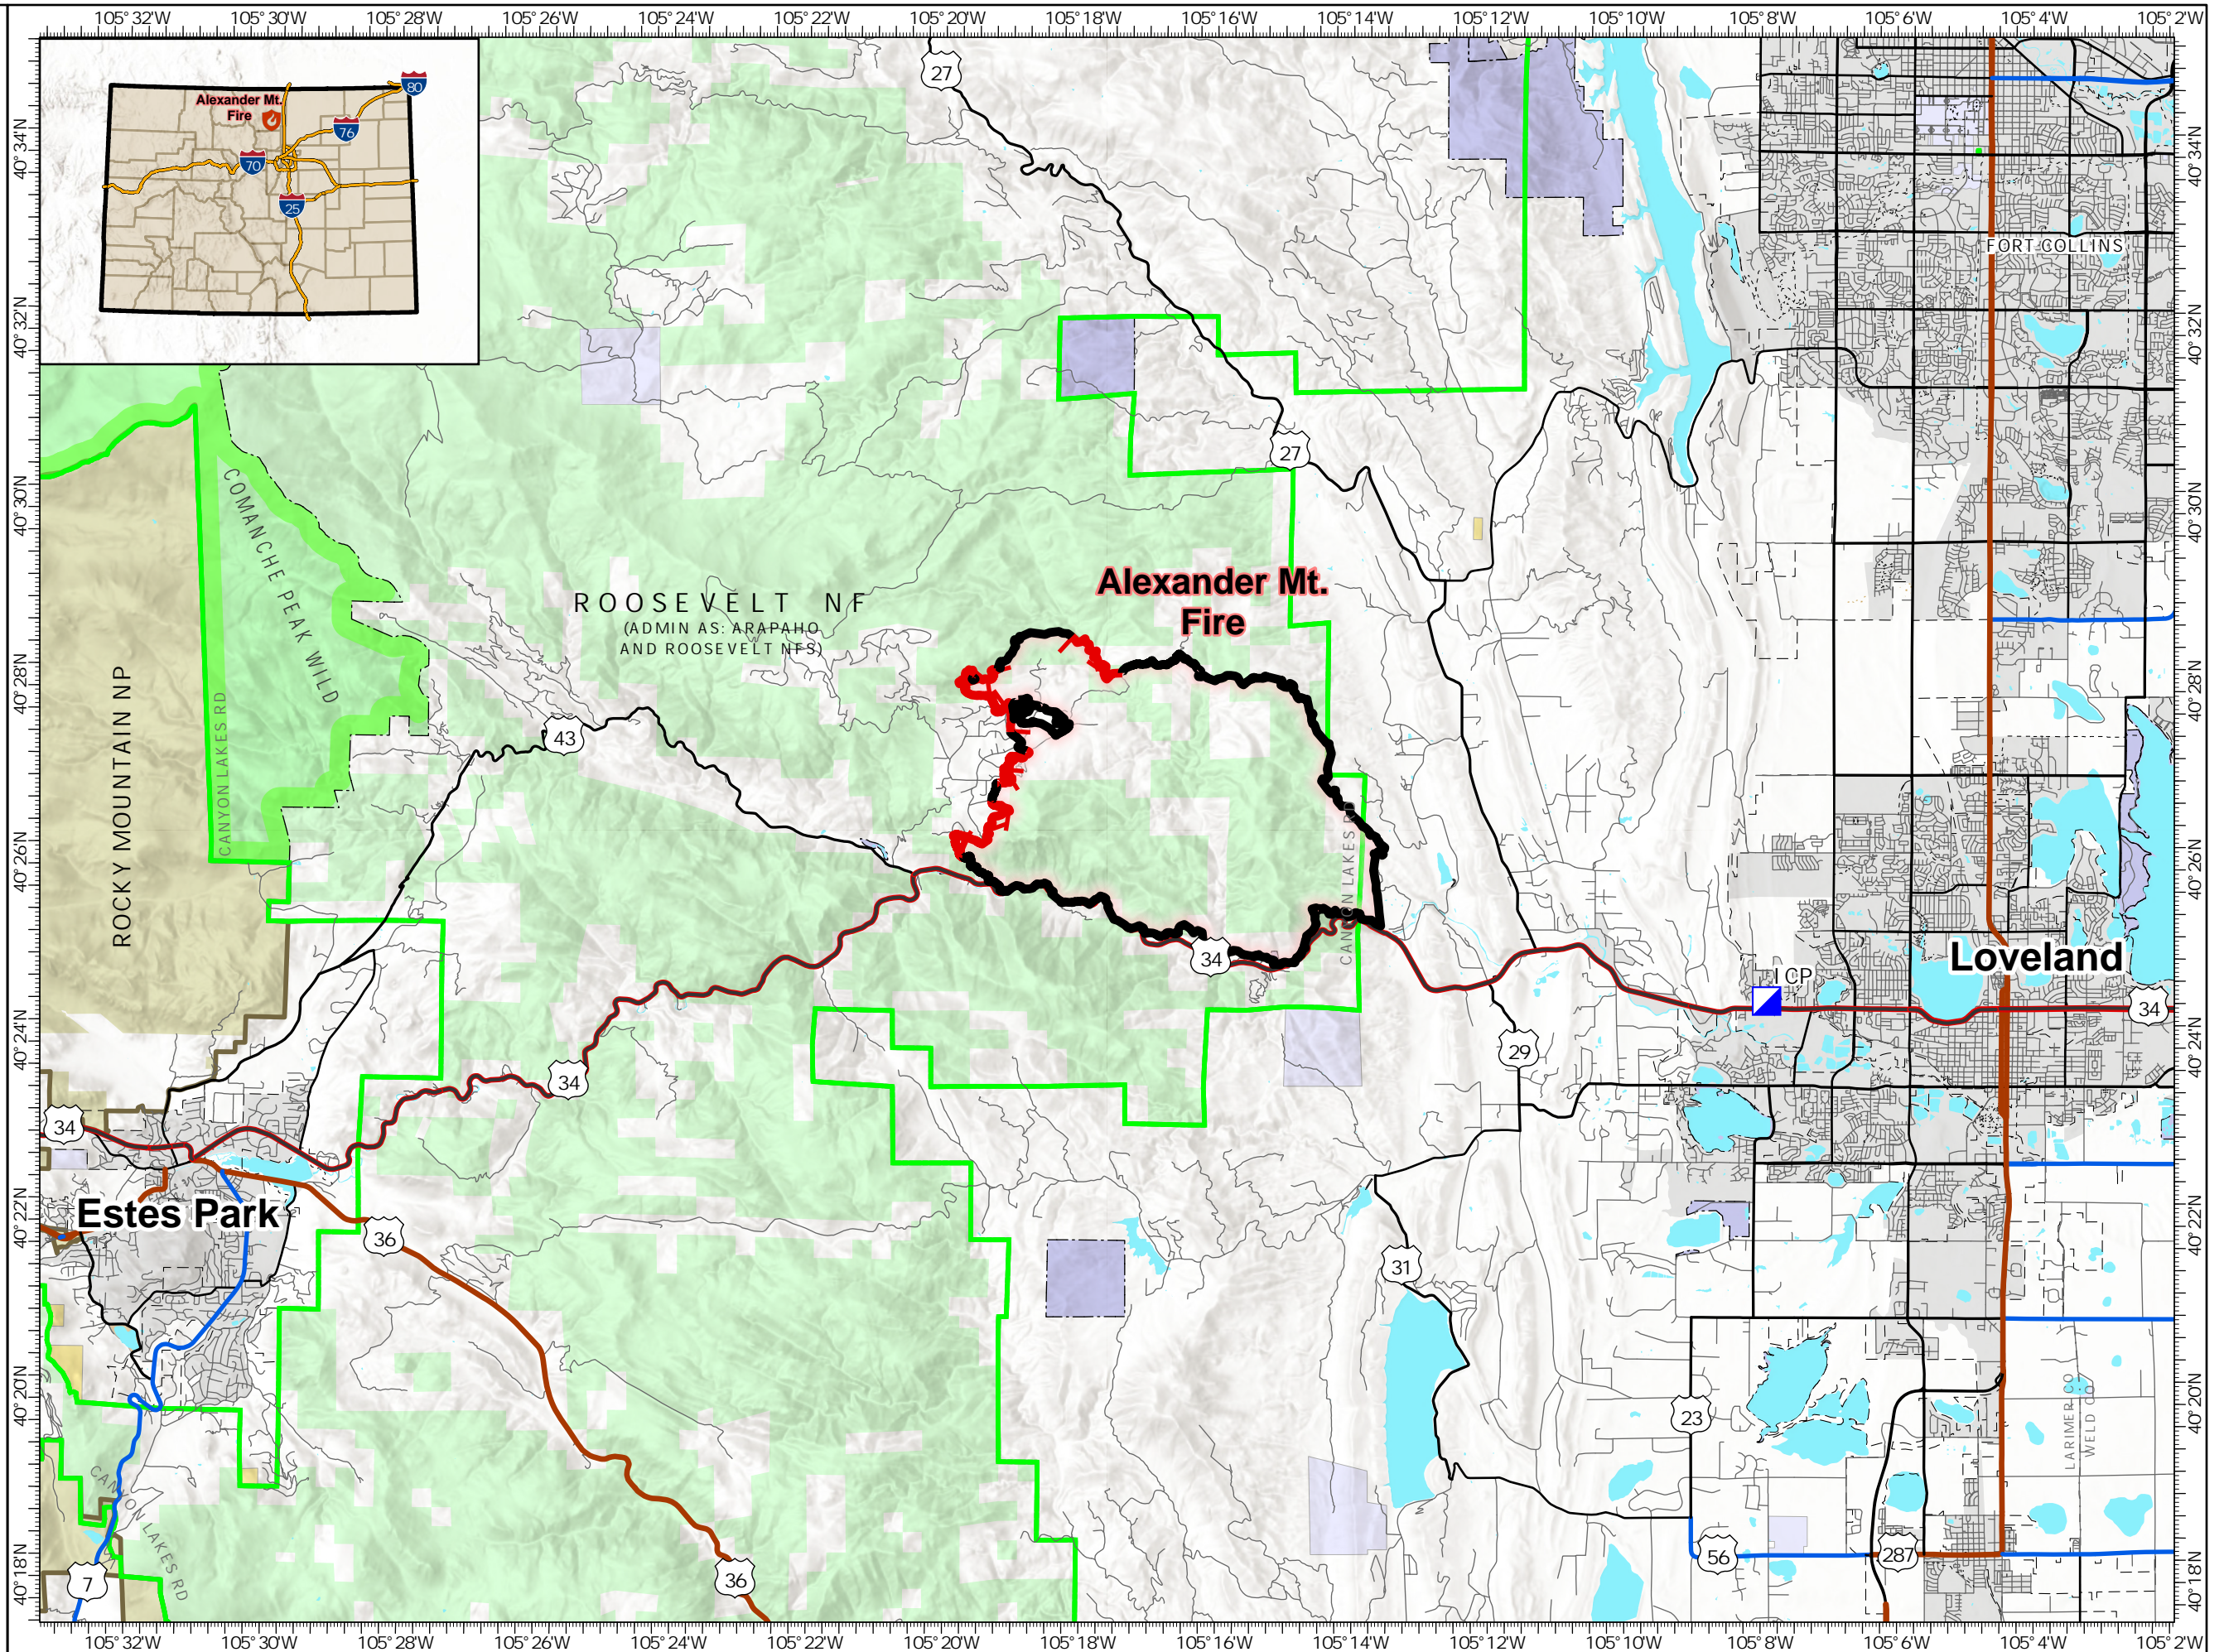

Public Information

Alexander Mt.
CO-ARF-000683
8/6/2024 Day

9,668 acres at 8/5/2024 0045

-  Incident Command Post
-  Contained
-  Uncontained
-  Wildfire Daily Fire Perimeter

1:130,000 | jhernandez | 8/5/2024 1823
Acres from IR and GPS
North American 1983 Datum. LatLong Grid