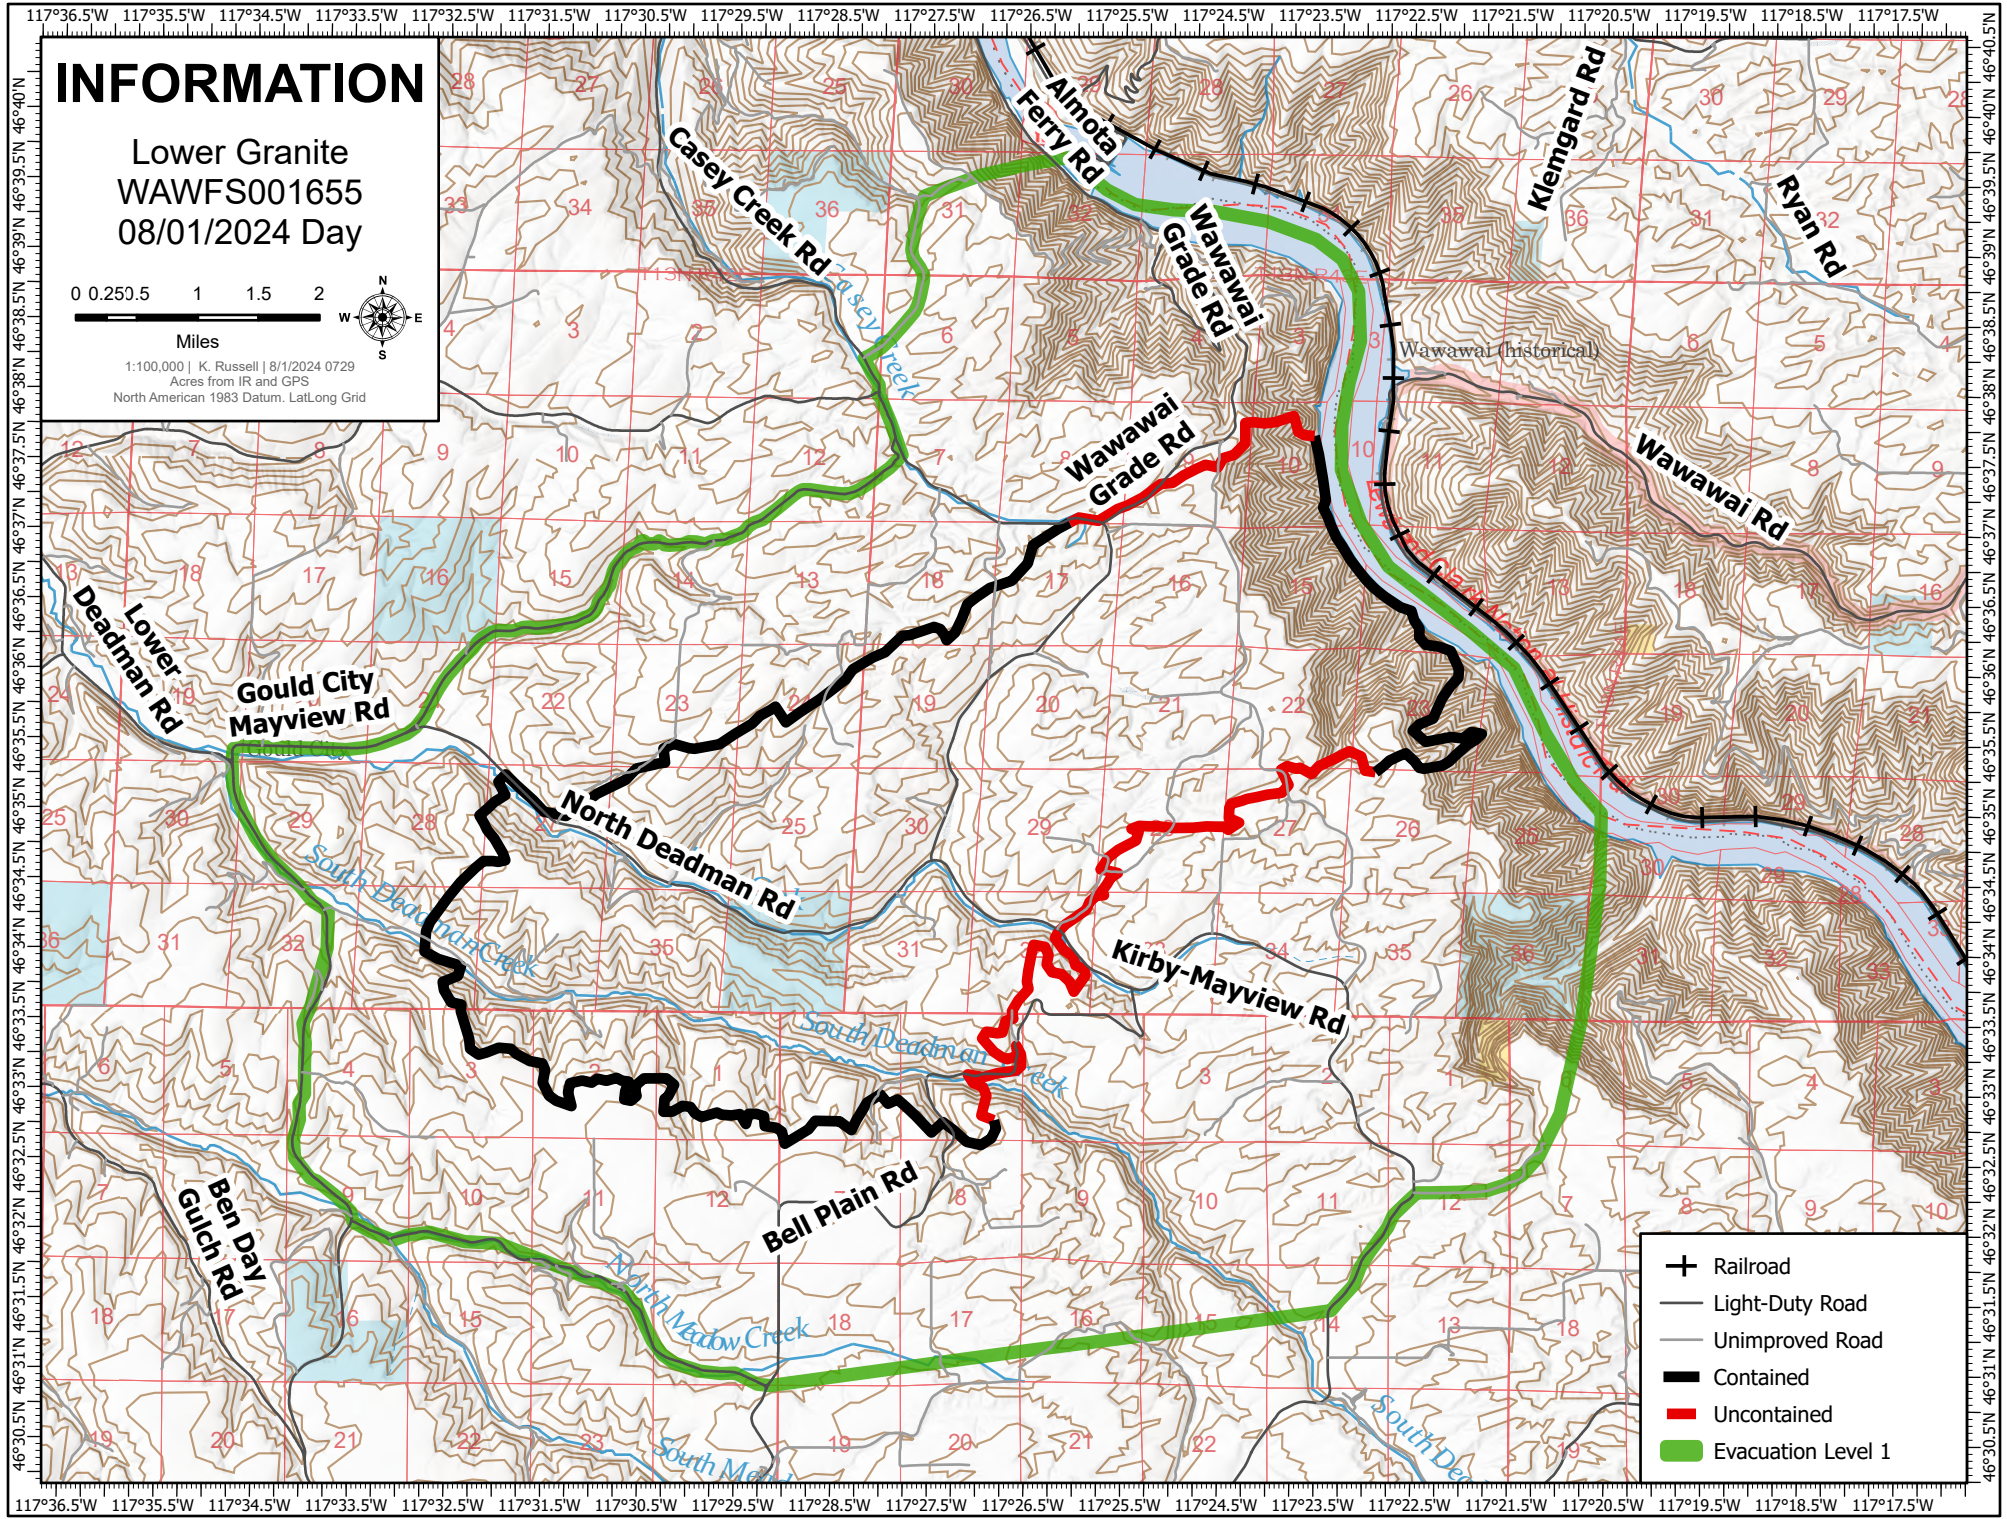

INFORMATION

Lower Granite
WAWFS001655
08/01/2024 Day

1:100,000 | K. Russell | 8/1/2024 0729
Acres from IR and GPS
North American 1983 Datum. Lat/Long Grid

- + Railroad
- Light-Duty Road
- Unimproved Road
- █ Contained
- █ Uncontained
- █ Evacuation Level 1