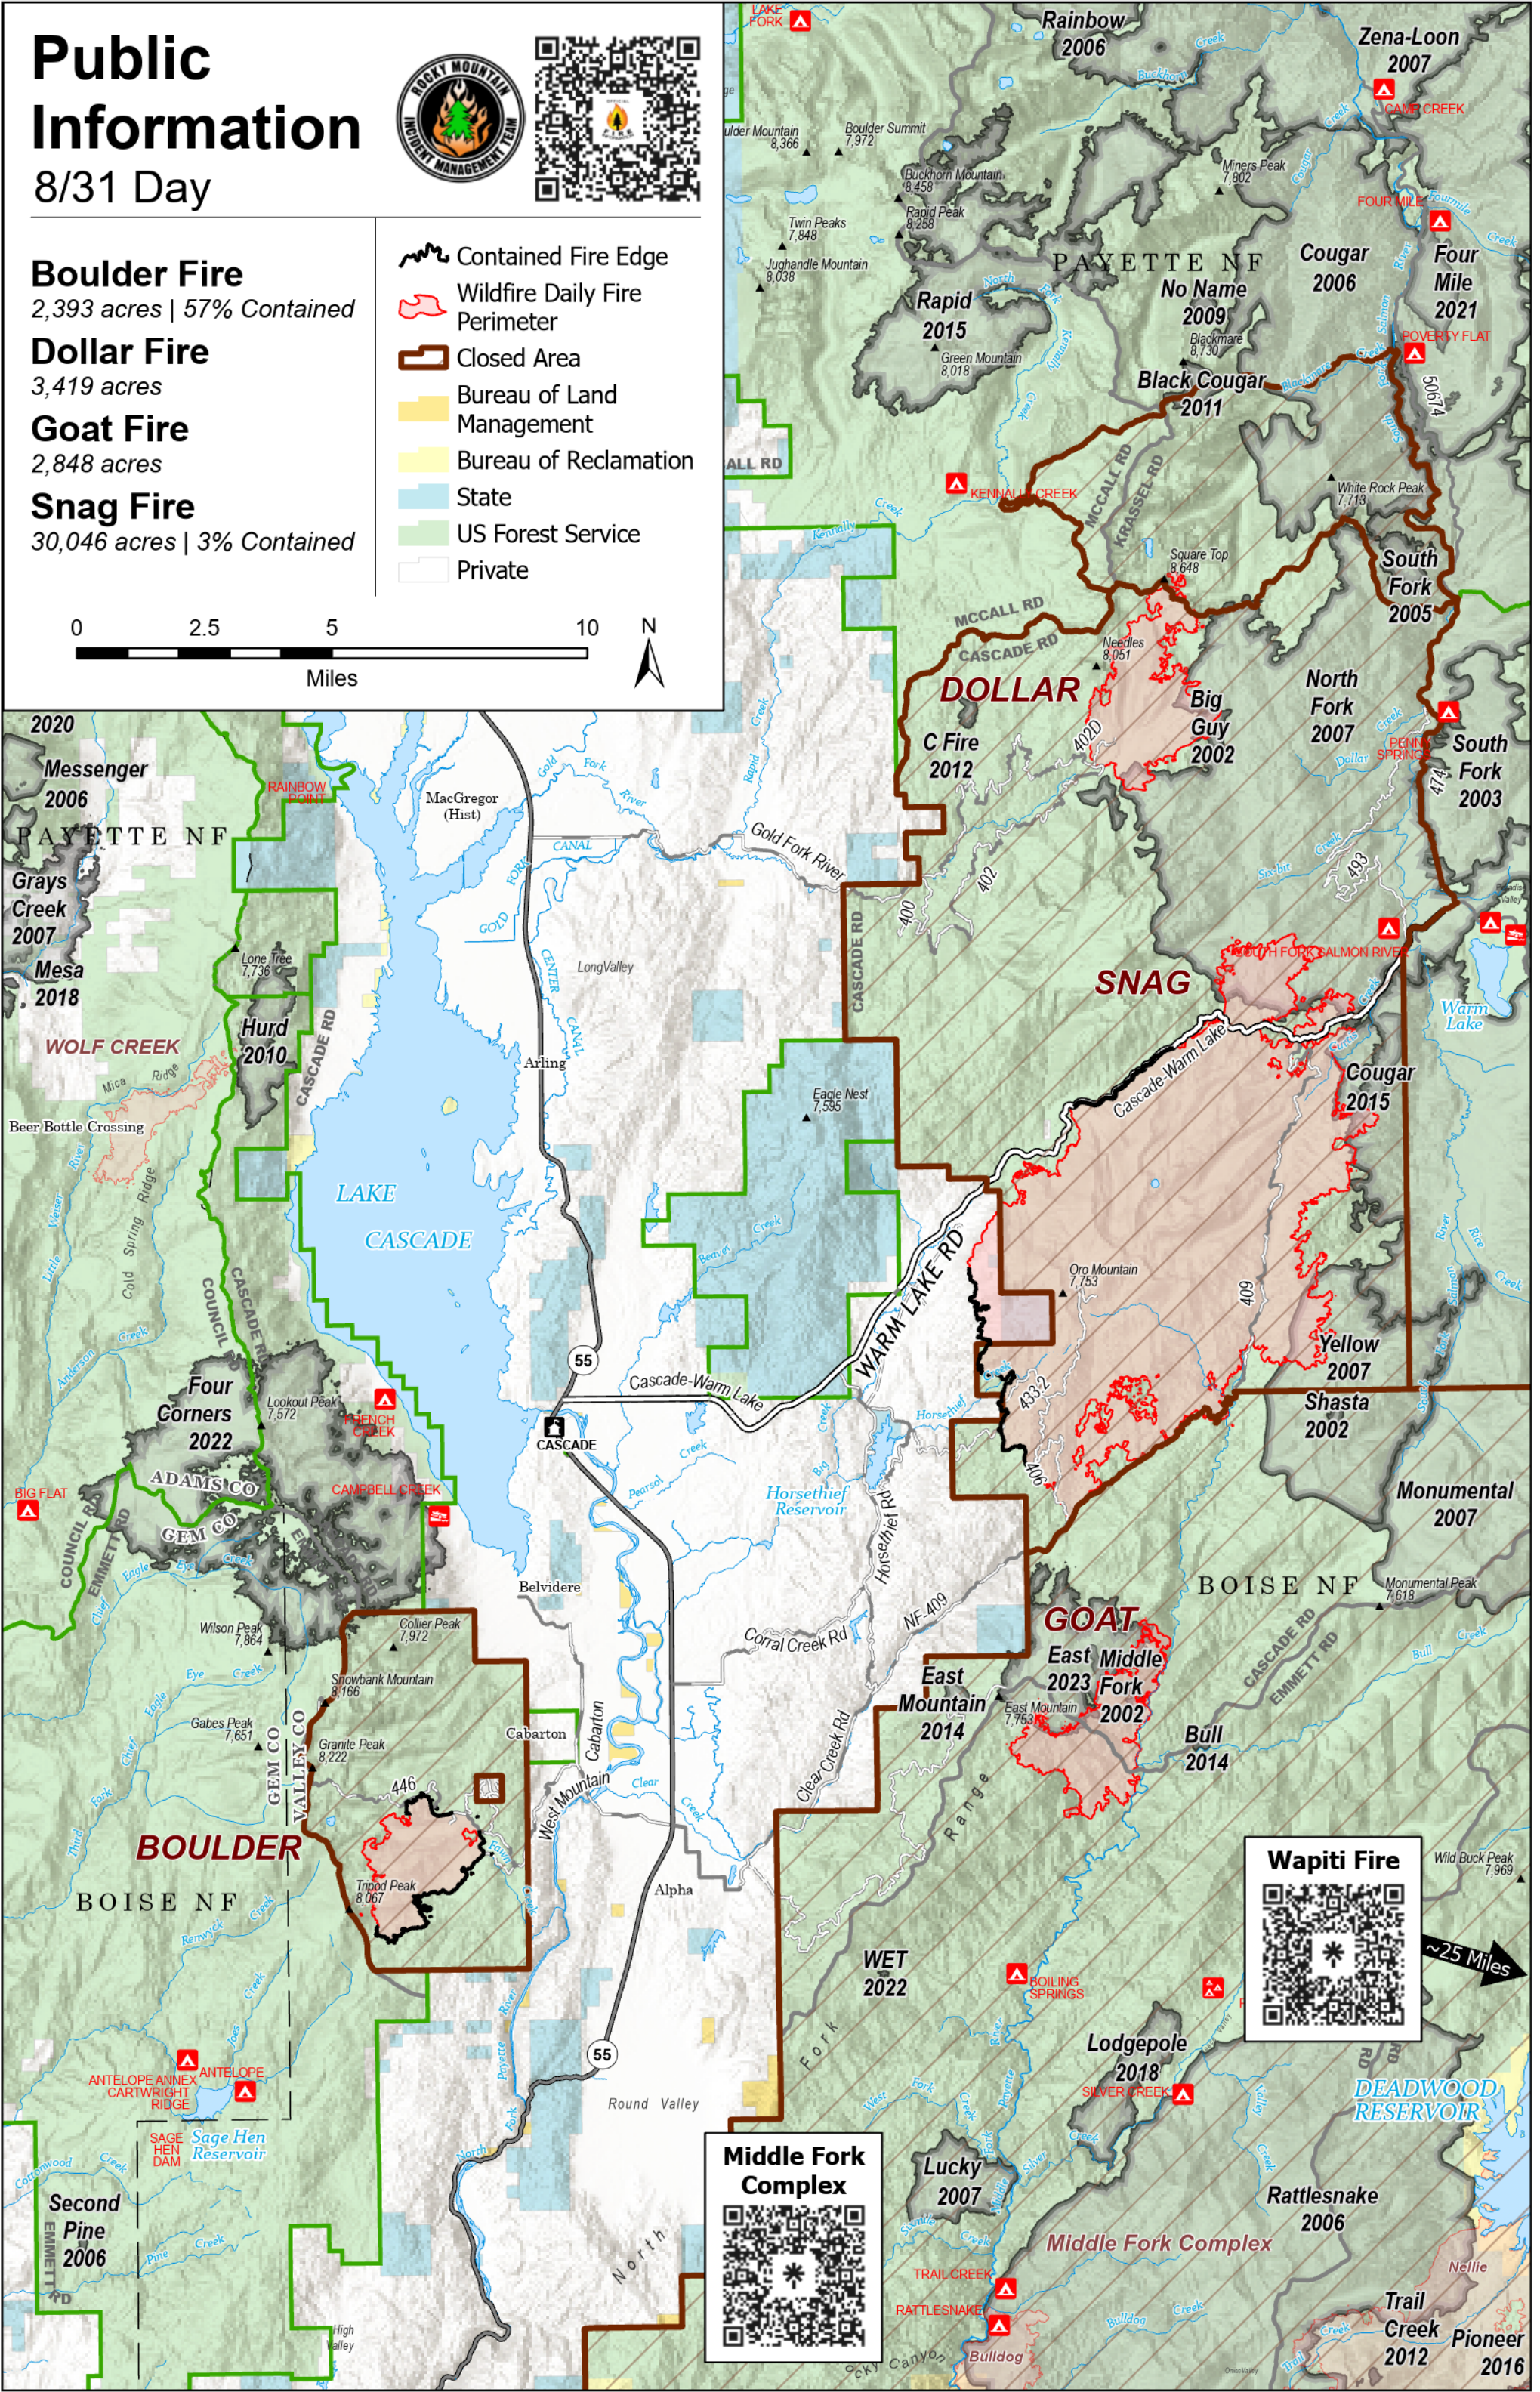

# Public Information

## 8/31 Day

- Boulder Fire**  
2,393 acres | 57% Contained
- Dollar Fire**  
3,419 acres
- Goat Fire**  
2,848 acres
- Snag Fire**  
30,046 acres | 3% Contained

- Contained Fire Edge
- Wildfire Daily Fire Perimeter
- Closed Area
- Bureau of Land Management
- Bureau of Reclamation
- State
- US Forest Service
- Private

**Middle Fork Complex**

**Wapiti Fire**

~25 Miles