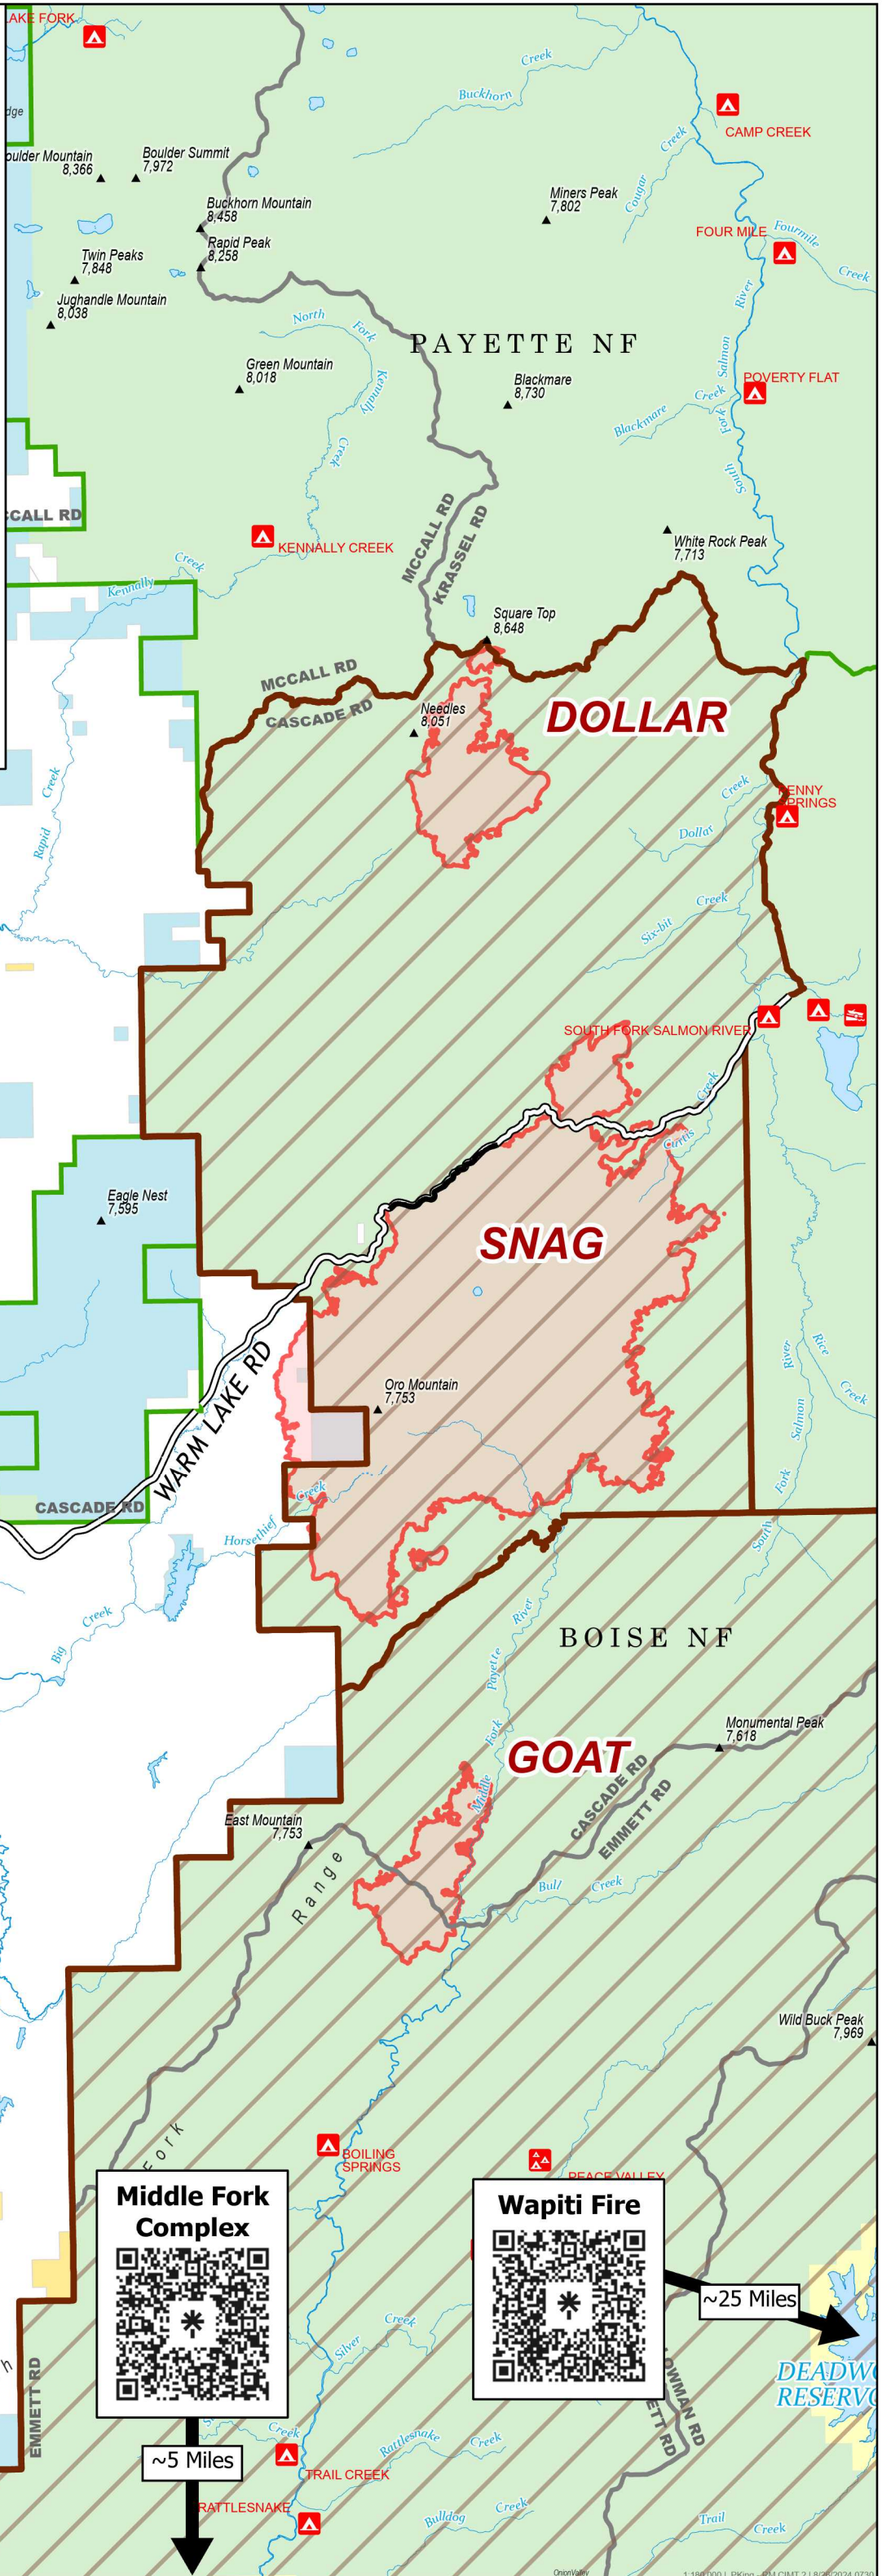

## 8/26 Day

linktr.ee/westmtncomplex

- Boulder Fire**  
2,396 acres at 8/25 2237
- Dollar Fire**  
2,930 acres at 8/25 2205
- Goat Fire**  
2,253 acres at 8/25 2202
- Snag Fire**  
27,398 acres at 8/25 2211
- Wolf Creek Fire**  
1,154 acres at 8/25 2233

- Contained Fire Edge
- Wildfire Daily Fire Perimeter
- Closed Area
- Bureau of Land Management
- Bureau of Reclamation
- State
- US Forest Service
- Private

**Middle Fork Complex**

~5 Miles

**Wapiti Fire**

~25 Miles