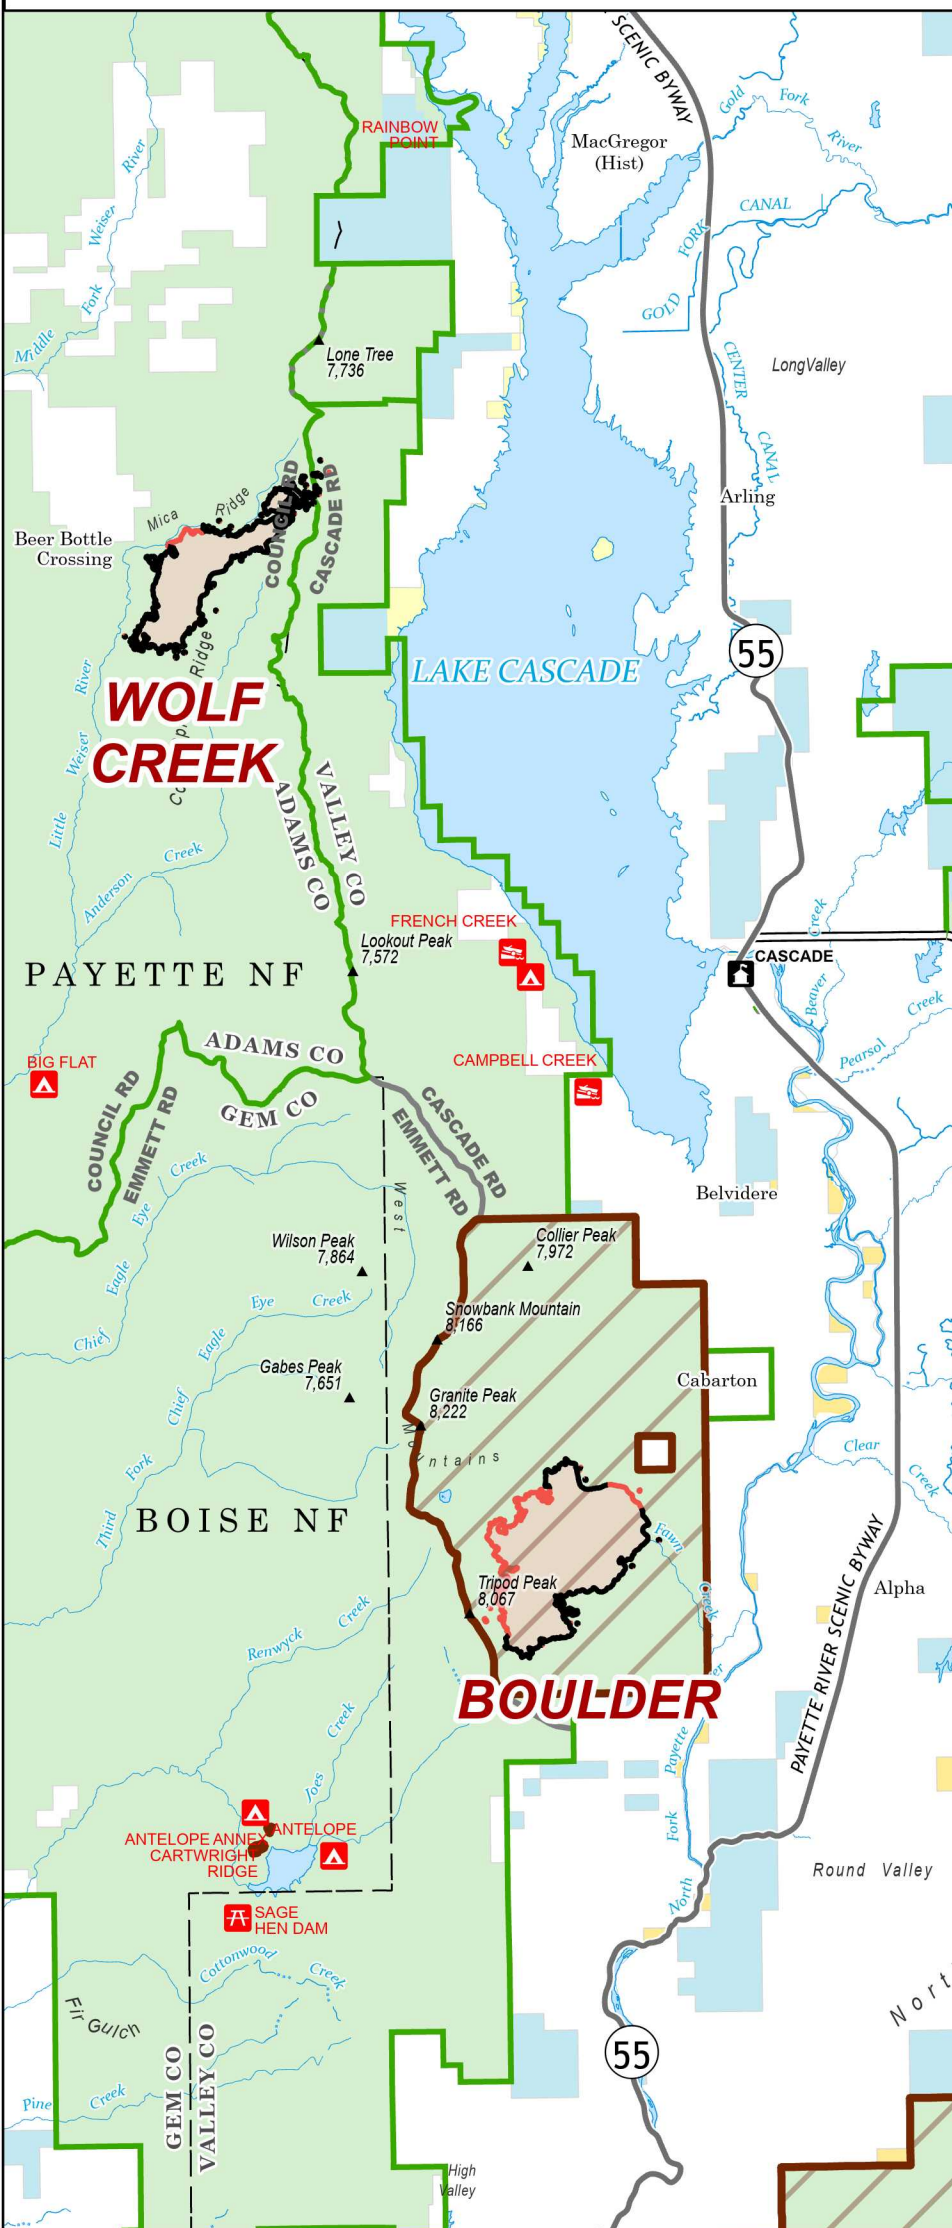

## 8/26 Day

linktr.ee/westmtncomplex

- Boulder Fire**  
2,396 acres at 8/25 2237
- Dollar Fire**  
2,930 acres at 8/25 2205
- Goat Fire**  
2,253 acres at 8/25 2202
- Snag Fire**  
27,398 acres at 8/25 2211
- Wolf Creek Fire**  
1,154 acres at 8/25 2233

- Contained Fire Edge
- Wildfire Daily Fire Perimeter
- Closed Area
- Bureau of Land Management
- Bureau of Reclamation
- State
- US Forest Service
- Private

**Middle Fork Complex**

~5 Miles

**Wapiti Fire**

~25 Miles