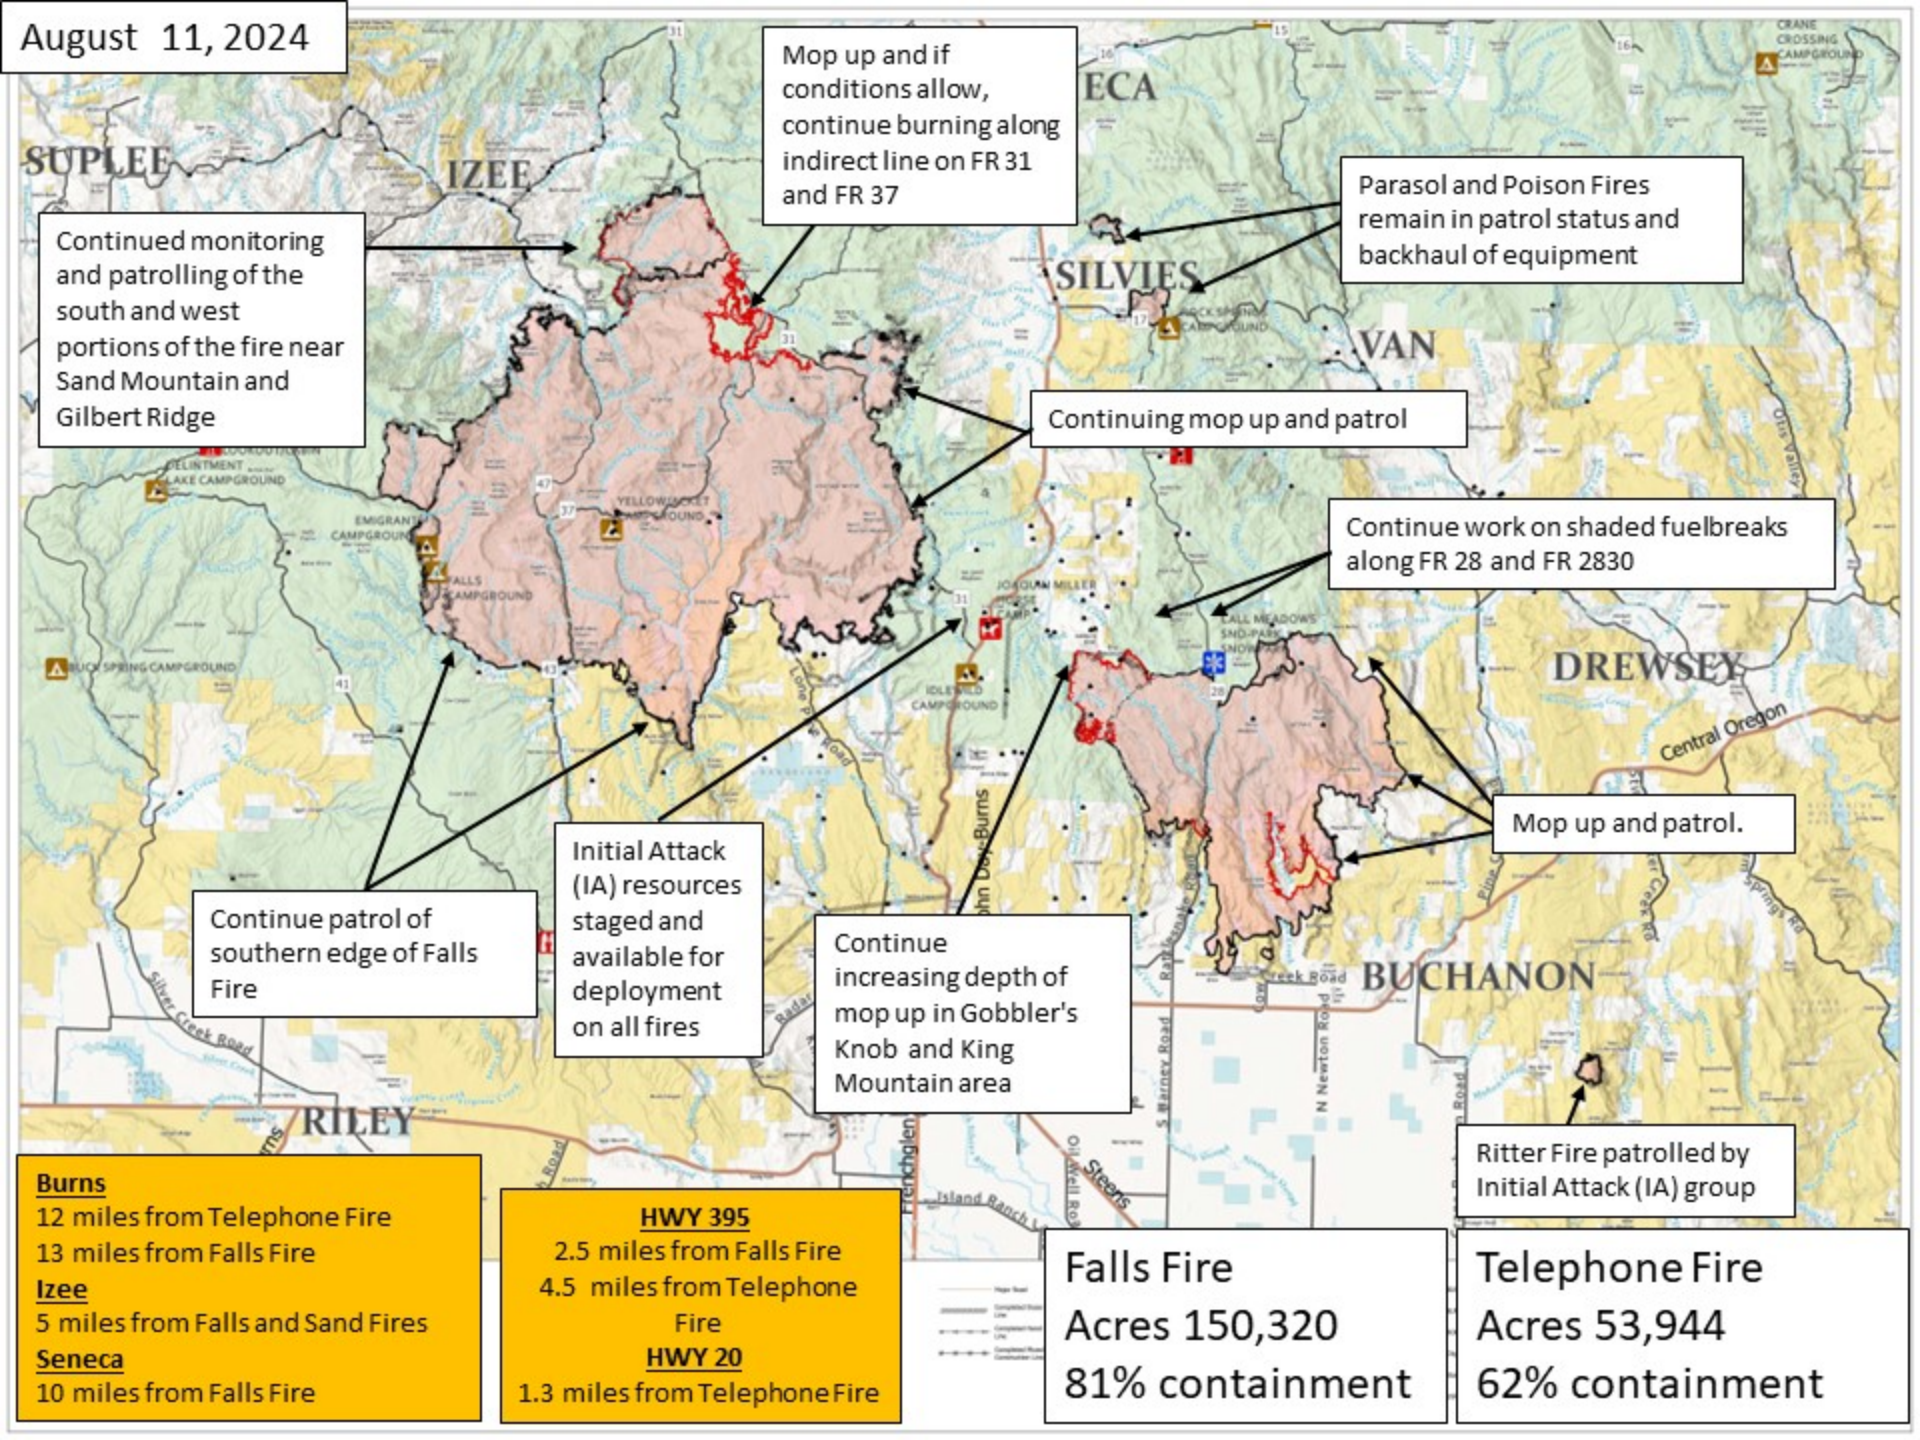

August 11, 2024

Continued monitoring and patrolling of the south and west portions of the fire near Sand Mountain and Gilbert Ridge

Mop up and if conditions allow, continue burning along indirect line on FR 31 and FR 37

Parasol and Poison Fires remain in patrol status and backhaul of equipment

Continuing mop up and patrol

Continue work on shaded fuelbreaks along FR 28 and FR 2830

Mop up and patrol.

Continue patrol of southern edge of Falls Fire

Initial Attack (IA) resources staged and available for deployment on all fires

Continue increasing depth of mop up in Gobbler's Knob and King Mountain area

Ritter Fire patrolled by Initial Attack (IA) group

**Burns**  
 12 miles from Telephone Fire  
 13 miles from Falls Fire

**Izee**  
 5 miles from Falls and Sand Fires

**Seneca**  
 10 miles from Falls Fire

**HWY 395**  
 2.5 miles from Falls Fire  
 4.5 miles from Telephone Fire