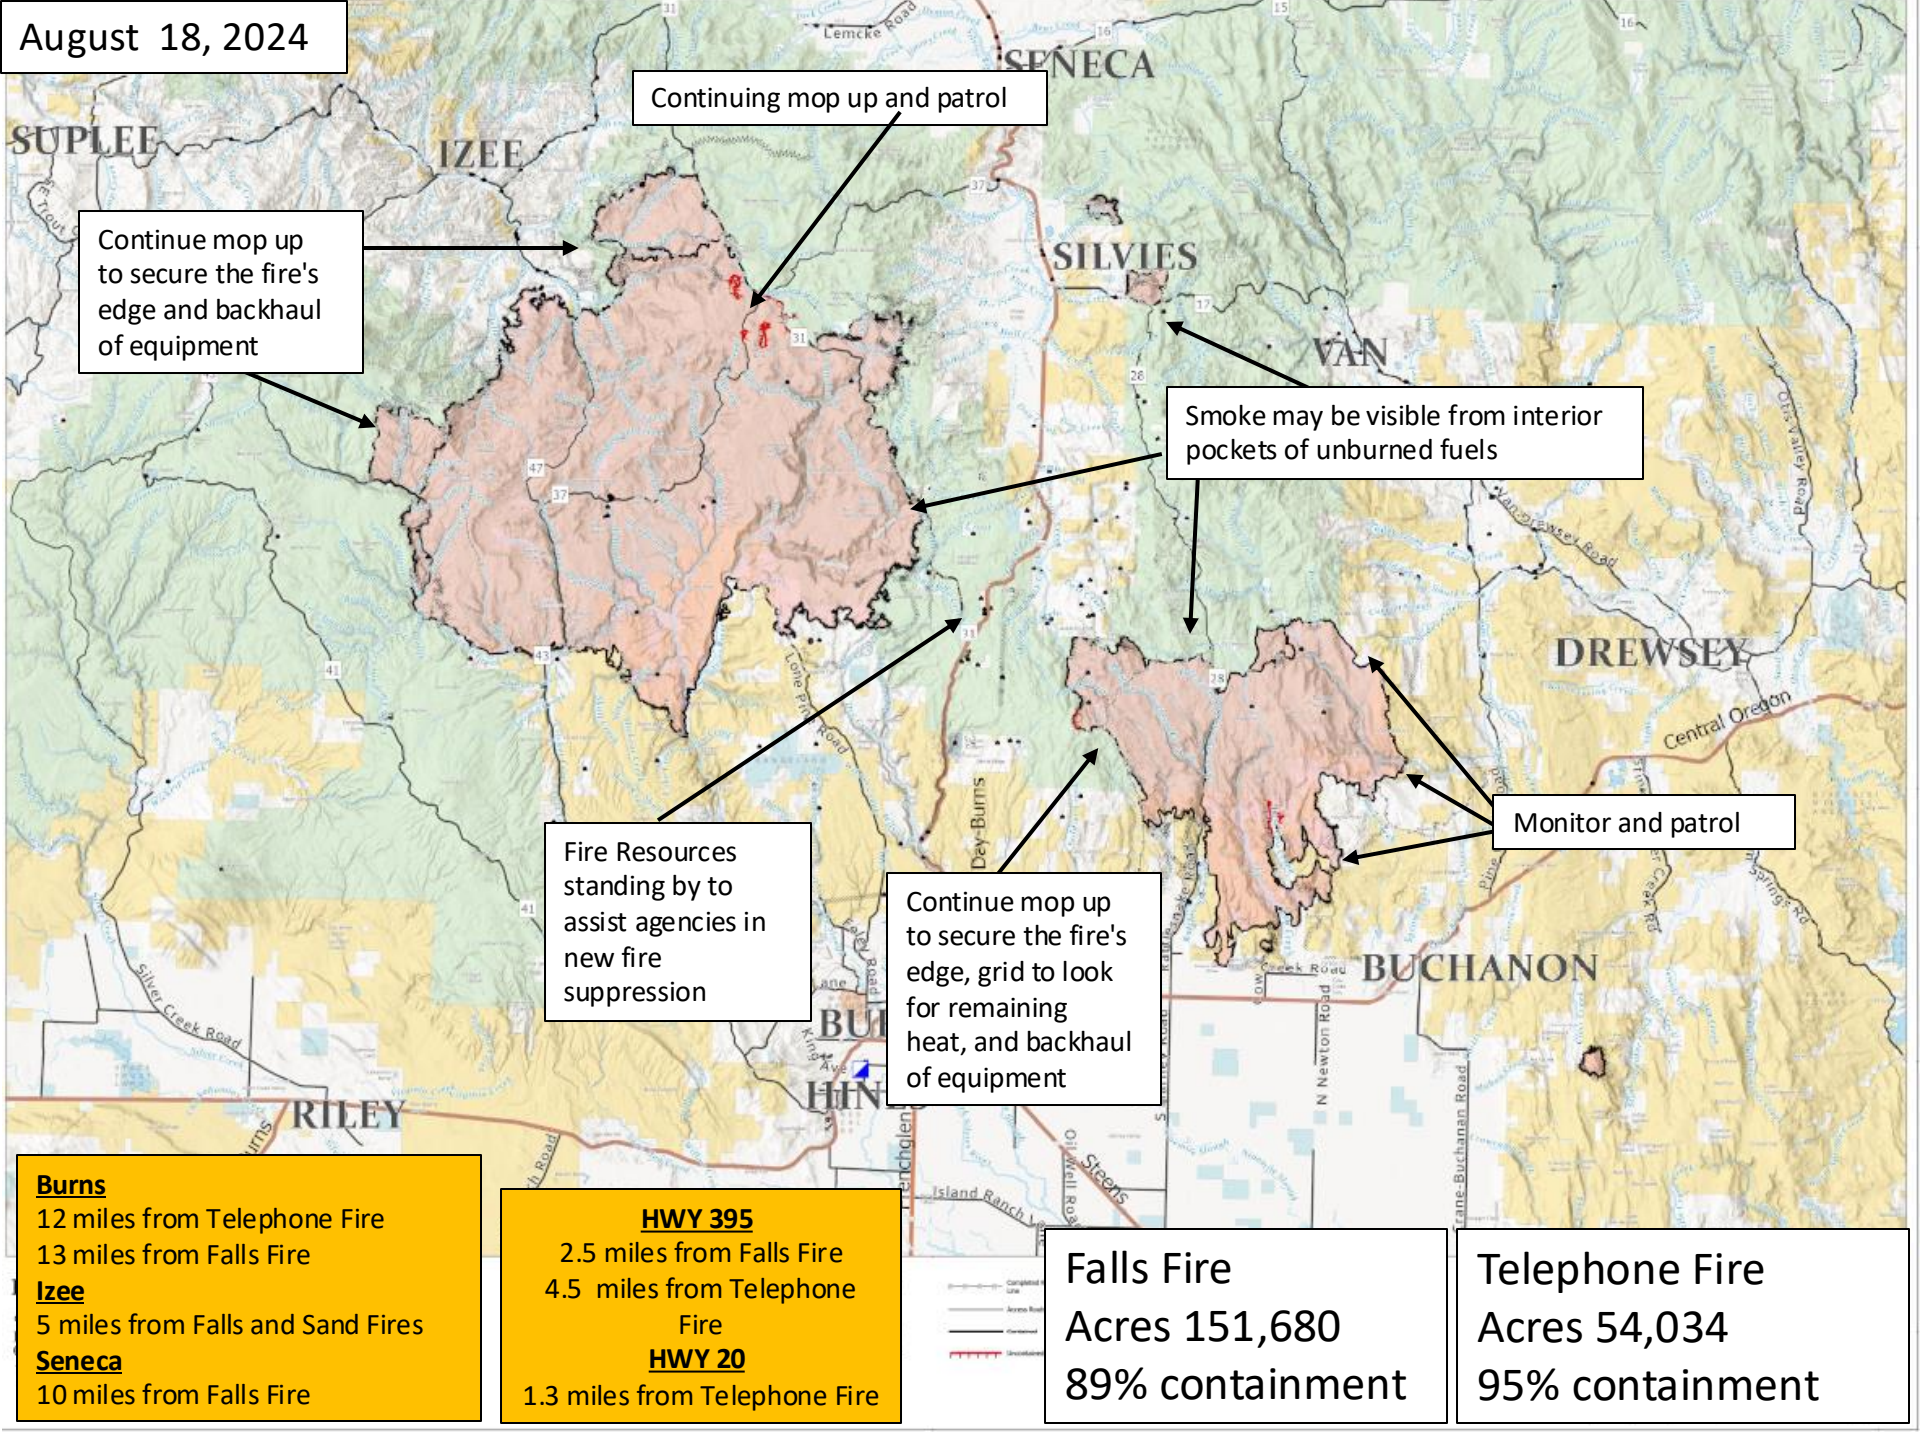

August 18, 2024

Continuing mop up and patrol

Continue mop up to secure the fire's edge and backhaul of equipment

Smoke may be visible from interior pockets of unburned fuels

Monitor and patrol

Fire Resources standing by to assist agencies in new fire suppression

Continue mop up to secure the fire's edge, grid to look for remaining heat, and backhaul of equipment

Burns
 12 miles from Telephone Fire
 13 miles from Falls Fire

Izee
 5 miles from Falls and Sand Fires

Seneca
 10 miles from Falls Fire

HWY 395
 2.5 miles from Falls Fire
 4.5 miles from Telephone Fire

HWY 20
 1.3 miles from Telephone Fire

Falls Fire
 Acres 151,680
 89% containment

Telephone Fire
 Acres 54,034
 95% containment