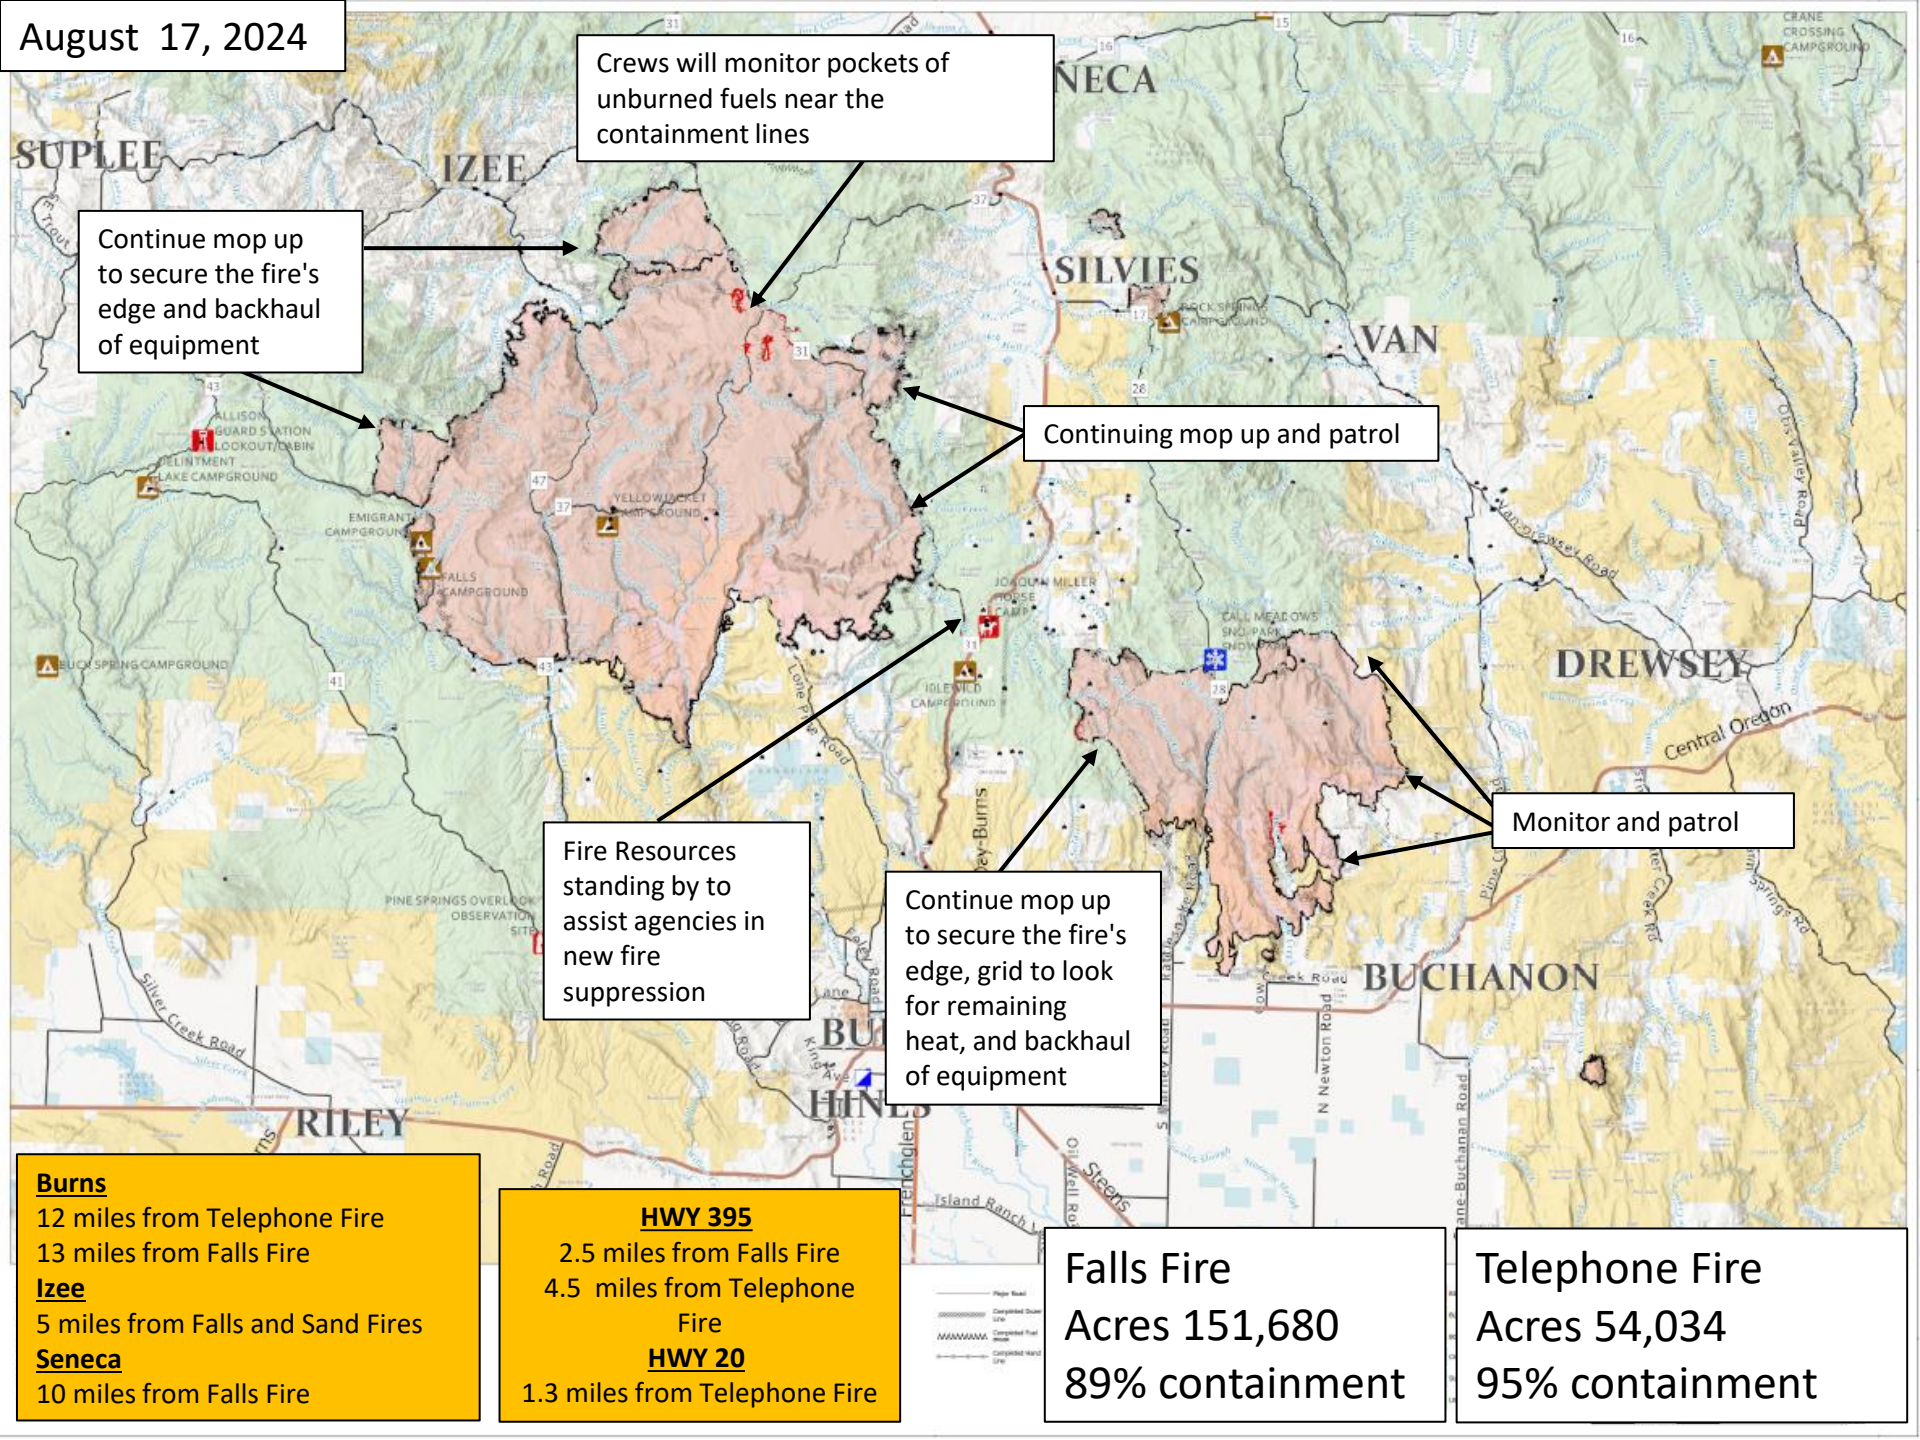

August 17, 2024

Crews will monitor pockets of unburned fuels near the containment lines

Continue mop up to secure the fire's edge and backhaul of equipment

Continuing mop up and patrol

Monitor and patrol

Fire Resources standing by to assist agencies in new fire suppression

Continue mop up to secure the fire's edge, grid to look for remaining heat, and backhaul of equipment

Burns
 12 miles from Telephone Fire
 13 miles from Falls Fire
Izee
 5 miles from Falls and Sand Fires
Seneca
 10 miles from Falls Fire

HWY 395
 2.5 miles from Falls Fire
 4.5 miles from Telephone Fire
HWY 20
 1.3 miles from Telephone Fire

Falls Fire
 Acres 151,680
 89% containment

Telephone Fire
 Acres 54,034
 95% containment