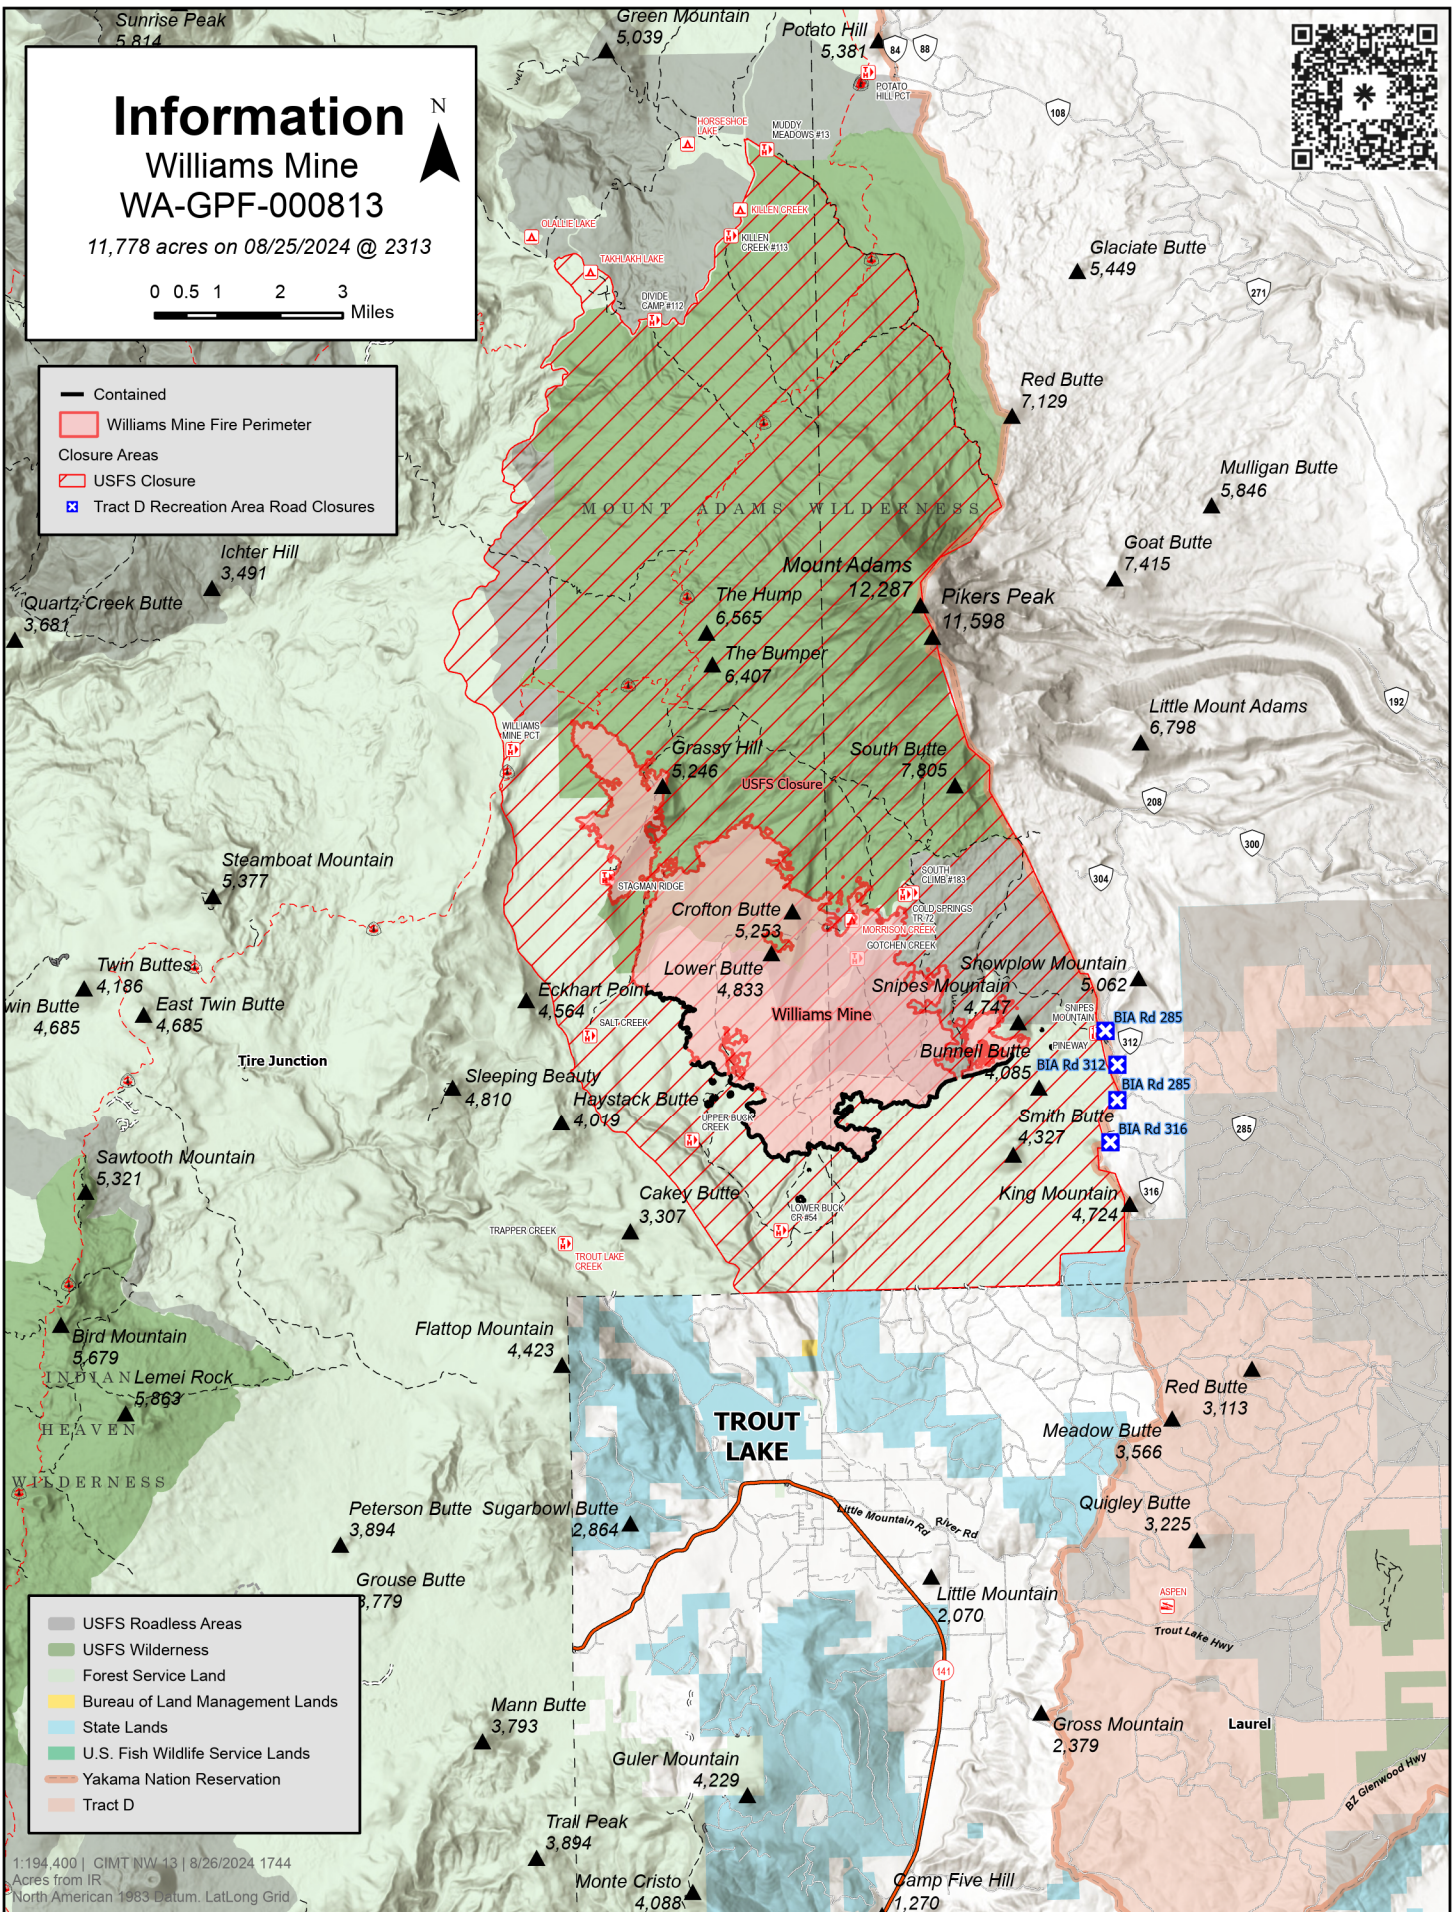

Information

Williams Mine
WA-GPF-000813

11,778 acres on 08/25/2024 @ 2313

- Contained
- Williams Mine Fire Perimeter
- Closure Areas
 - USFS Closure
 - Tract D Recreation Area Road Closures

- USFS Roadless Areas
- USFS Wilderness
- Forest Service Land
- Bureau of Land Management Lands
- State Lands
- U.S. Fish Wildlife Service Lands
- Yakama Nation Reservation
- Tract D

1:194,400 | GIMT NW 13 | 8/26/2024 1744
Acres from IR
North American 1983 Datum, Lat/Long Grid