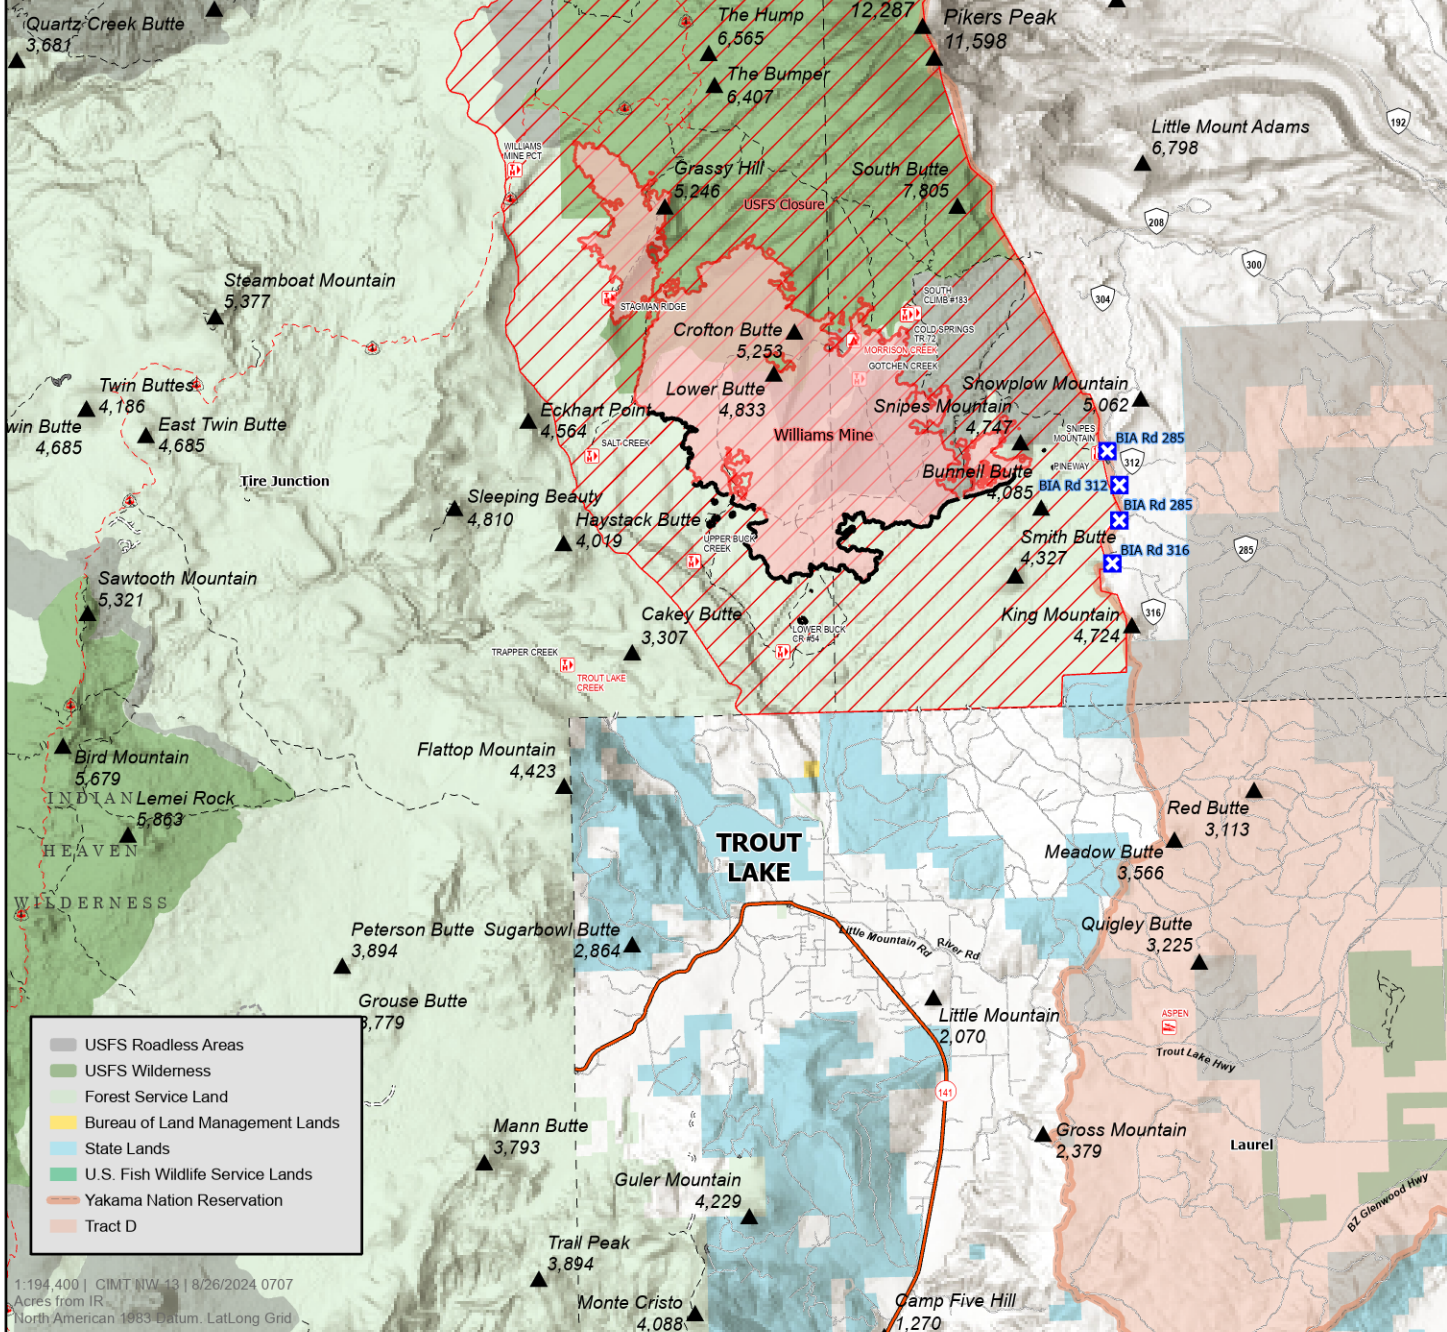

Sunrise Peak
5,814

Information

Williams Mine
WA-GPF-000813
08/26/2024 24hr

11,778 acres on 08/25/2024 @ 2313

- Contained
- Williams Mine Fire Perimeter
- Closure Areas
- USFS Closure
- Tract D Recreation Area Road Closures

- USFS Roadless Areas
- USFS Wilderness
- Forest Service Land
- Bureau of Land Management Lands
- State Lands
- U.S. Fish Wildlife Service Lands
- Yakama Nation Reservation
- Tract D