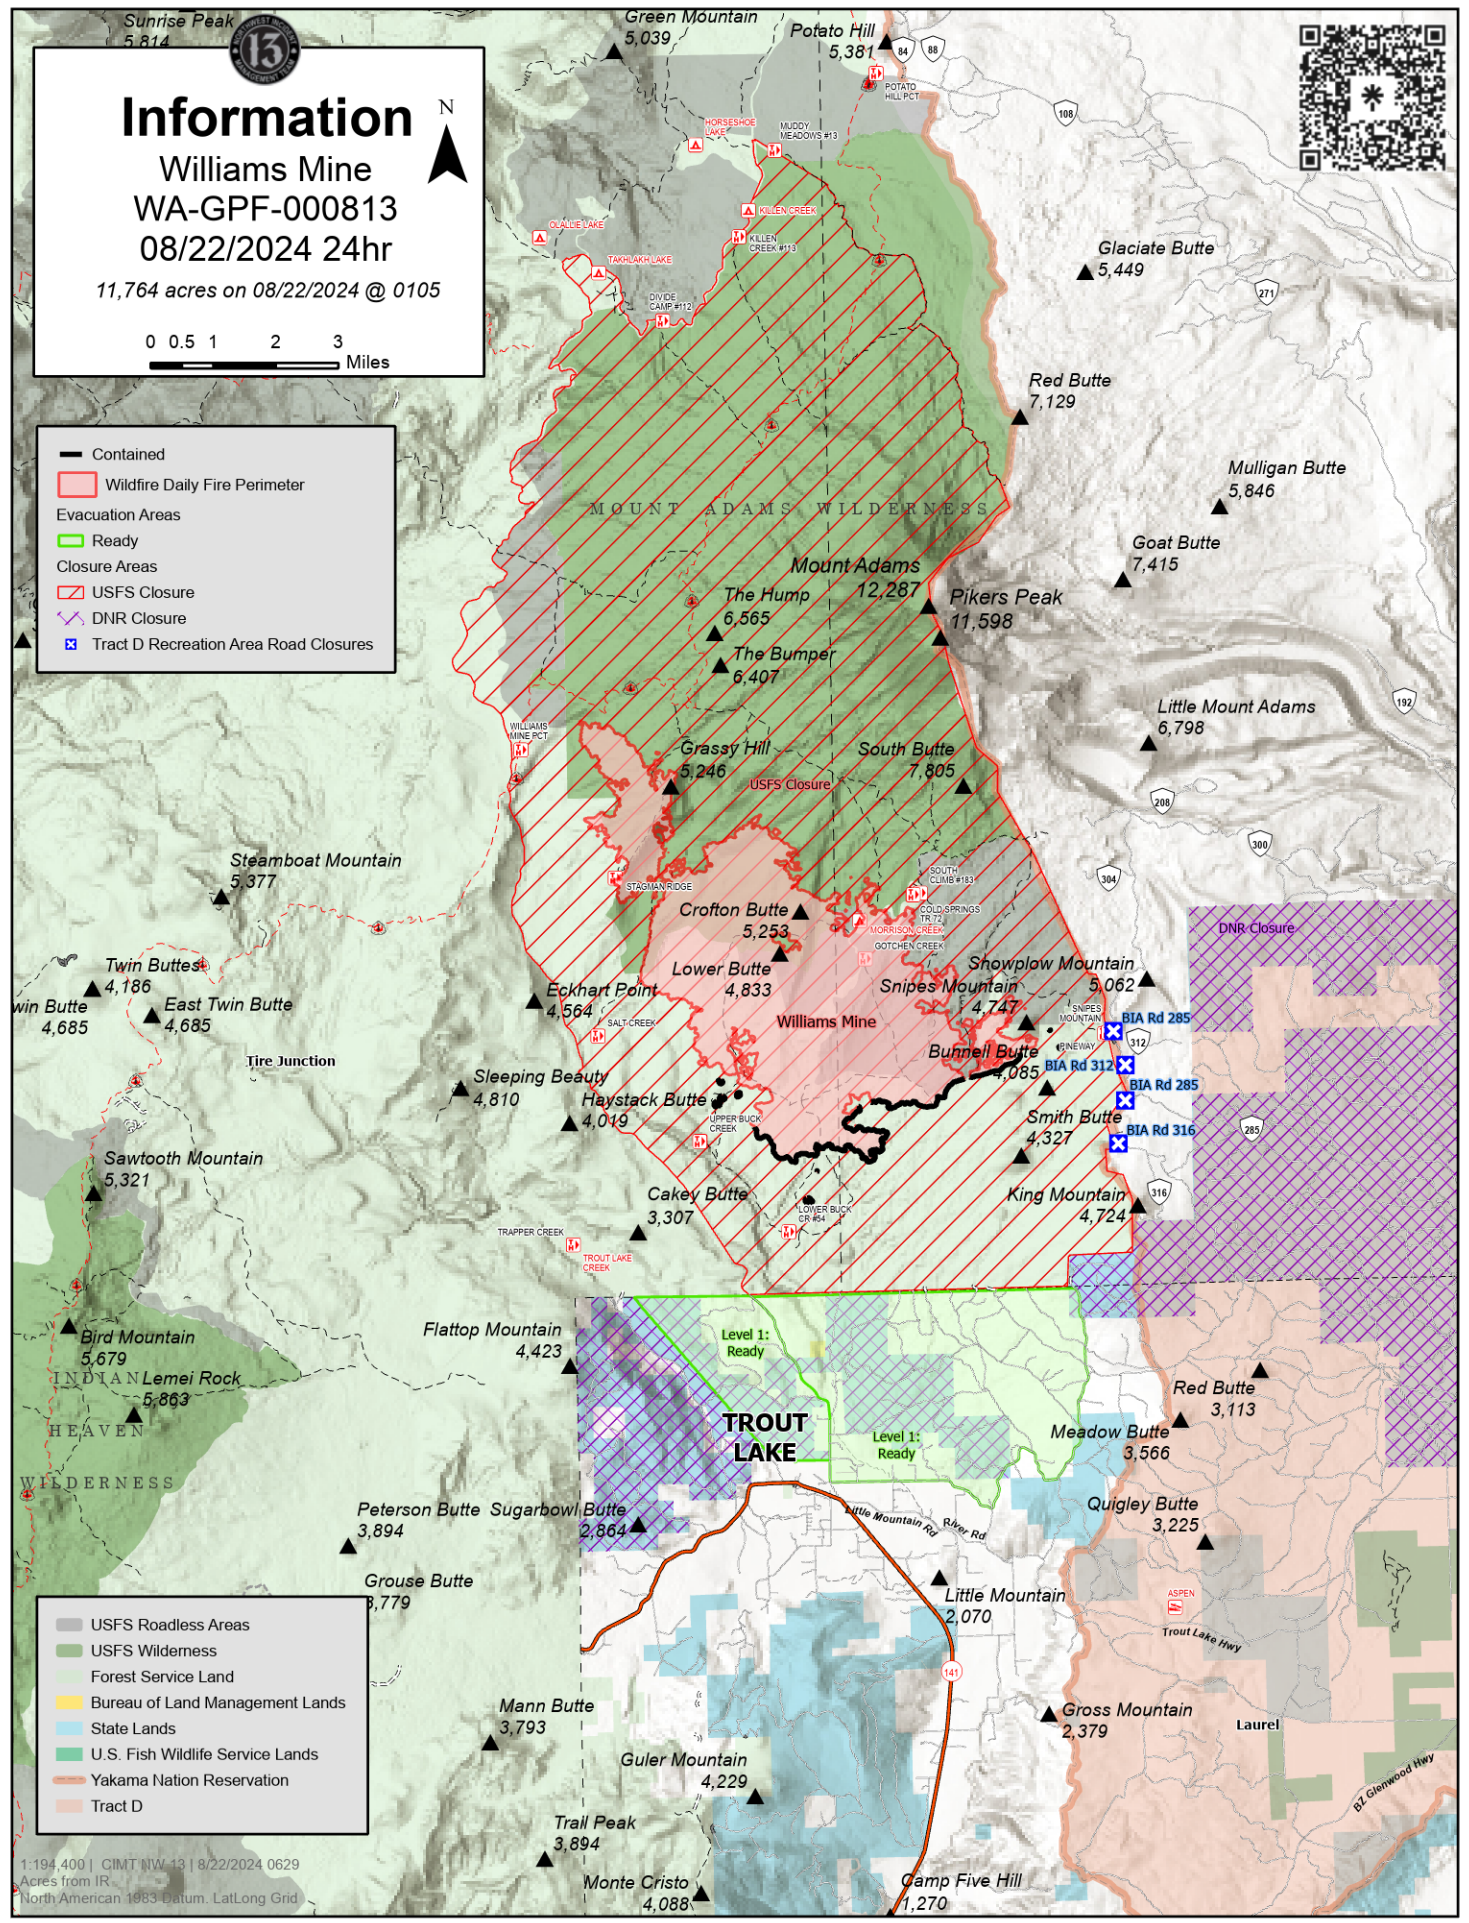

Sunrise Peak
5,814

Information

Williams Mine
WA-GPF-000813
08/22/2024 24hr

11,764 acres on 08/22/2024 @ 0105

- Contained
- ▭ Wildfire Daily Fire Perimeter
- Evacuation Areas
- ▭ Ready
- Closure Areas
- ▭ USFS Closure
- ▭ DNR Closure
- ▭ Tract D Recreation Area Road Closures

- ▭ USFS Roadless Areas
- ▭ USFS Wilderness
- ▭ Forest Service Land
- ▭ Bureau of Land Management Lands
- ▭ State Lands
- ▭ U.S. Fish Wildlife Service Lands
- ▭ Yakama Nation Reservation
- ▭ Tract D