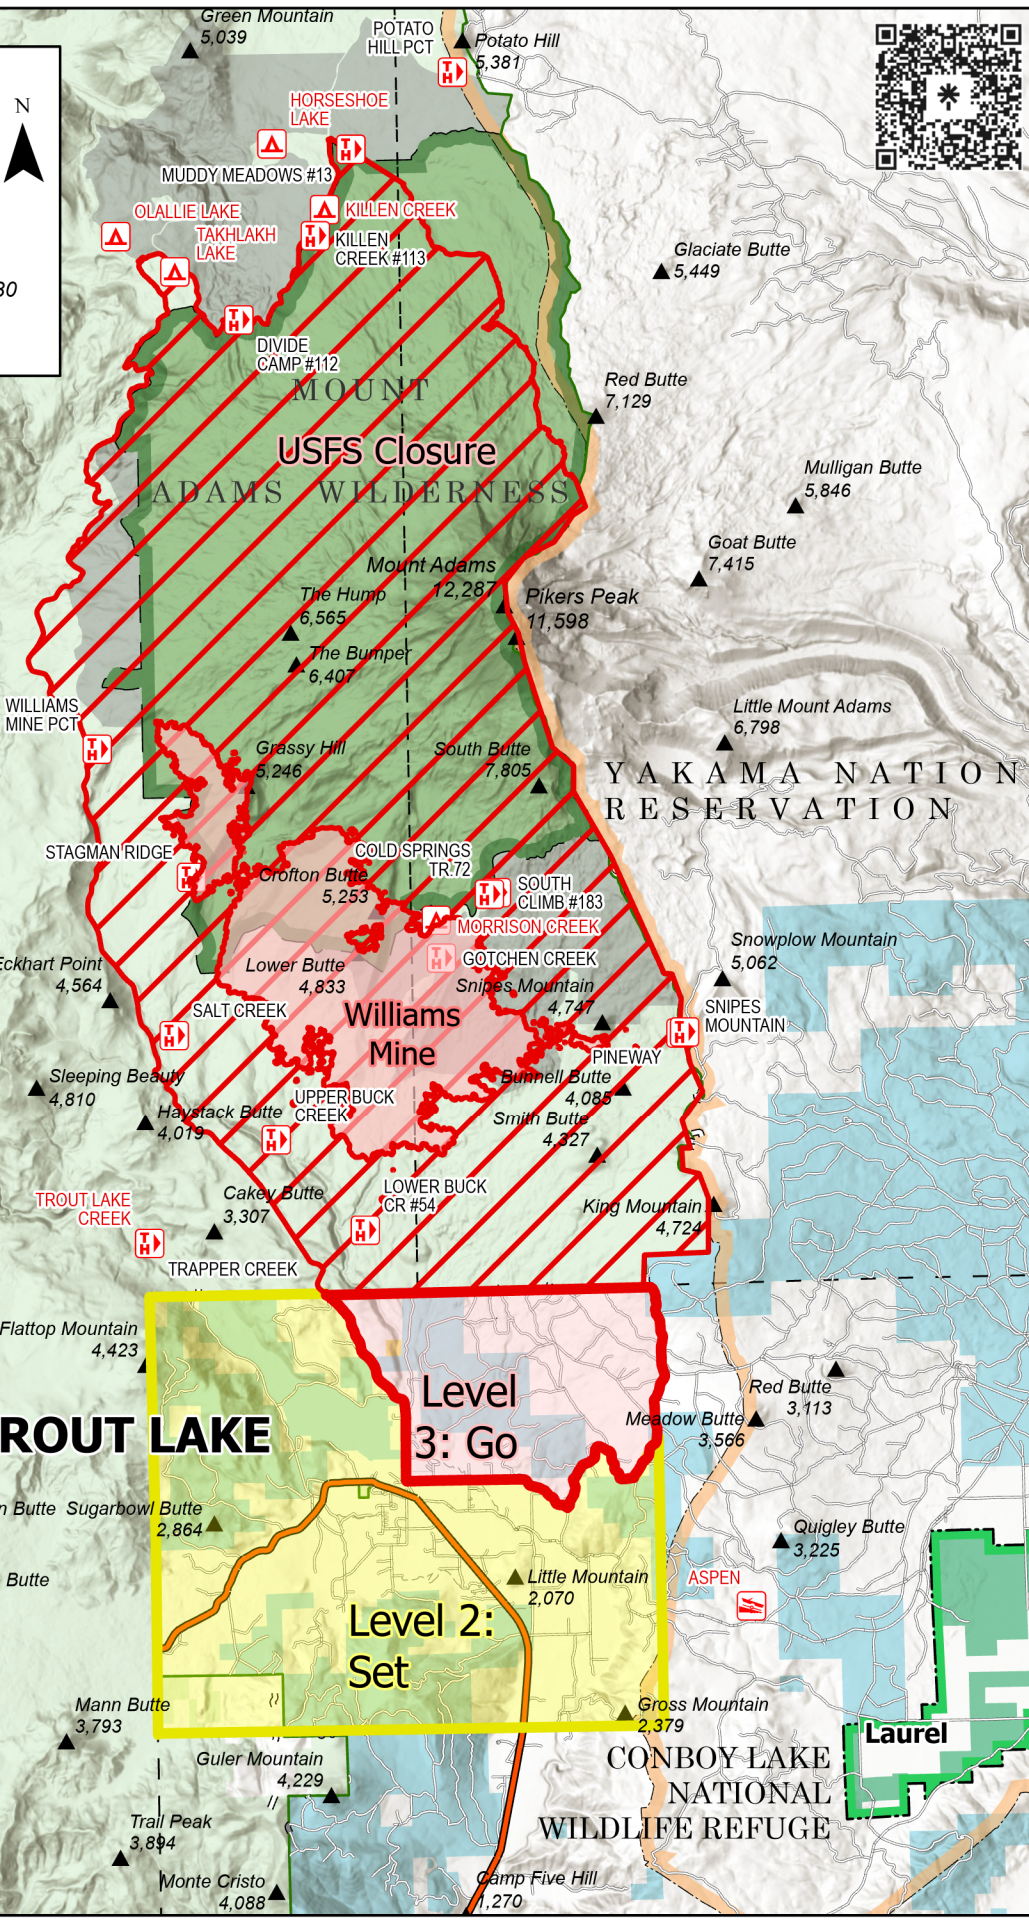

Sunrise Peak
5,814

Information

Williams Mine
WA-GPF-000813
08/12/2024 24hr

10,584 acres on 08/12/2024 @ 0230

0.255 1 1.5 2 2.5 3 3.5
Mile

TROUT LAKE

Level 3: Go

Level 2: Set

- Wildfire Daily Fire Perimeter
- Level 2: Set
- Level 3: Go
- USFS Closure

1:194,400 | GIMT NW 13 | 8/12/2024 0636
Acres from IR
North American 1983 Datum, Lat,Long Grid