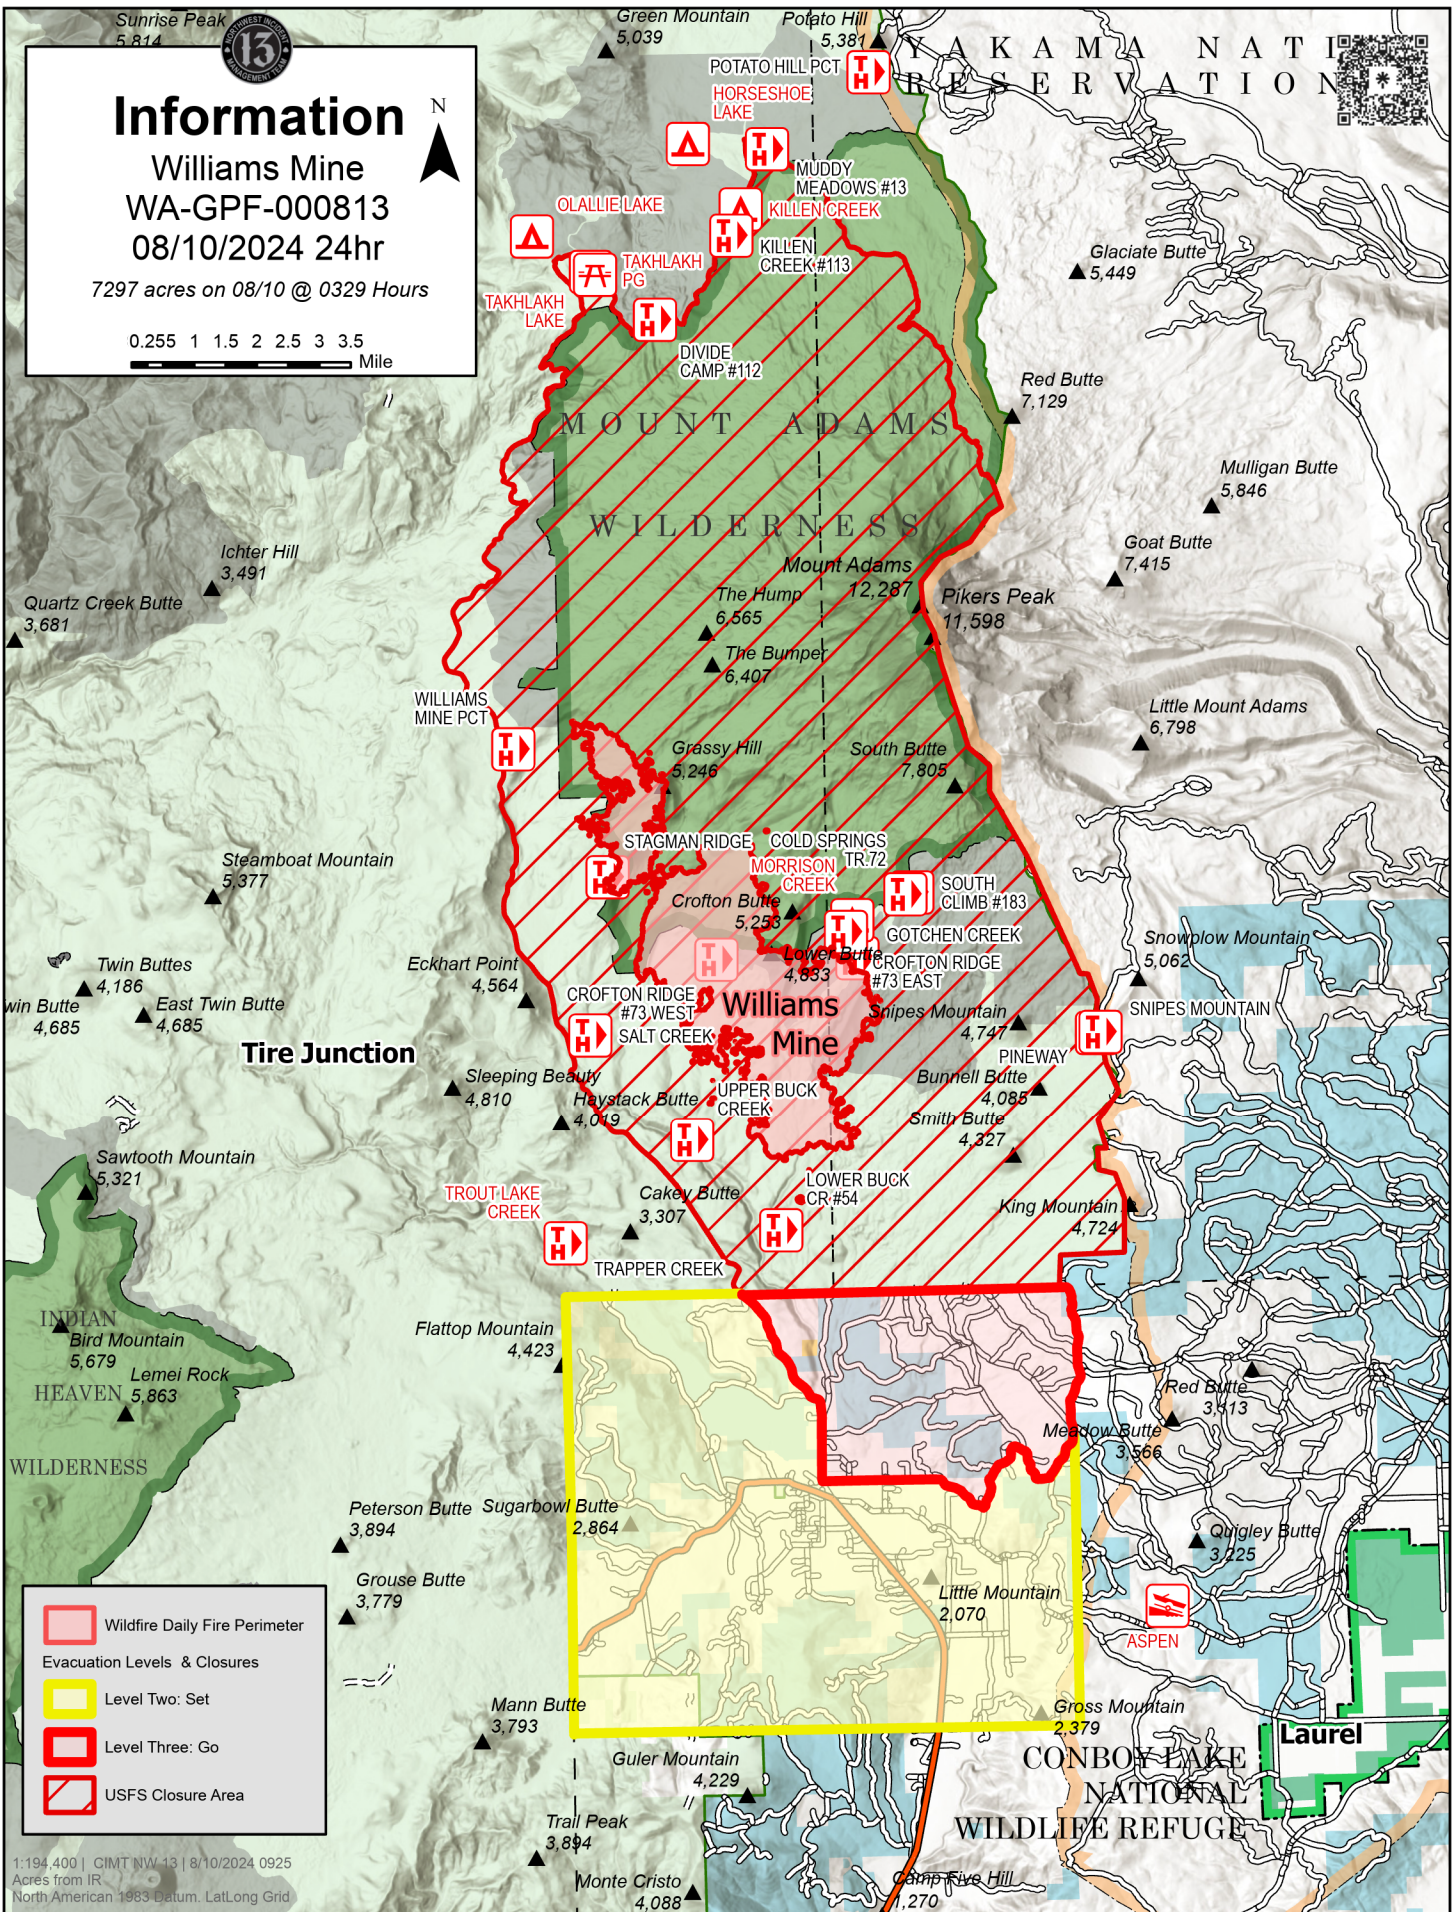

Sunrise Peak
5,814

Information

Williams Mine
WA-GPF-000813
08/10/2024 24hr

7297 acres on 08/10 @ 0329 Hours

0.255 1 1.5 2 2.5 3 3.5
Mile

N

Legend

- Wildfire Daily Fire Perimeter
- Evacuation Levels & Closures**
- Level Two: Set
- Level Three: Go
- USFS Closure Area

1:194,400 | CIMT NW 13 | 8/10/2024 0925
Acres from IR
North American 1983 Datum, Lat,Long Grid

CONBOY LAKE
NATIONAL
WILDLIFE REFUGE

Laurel