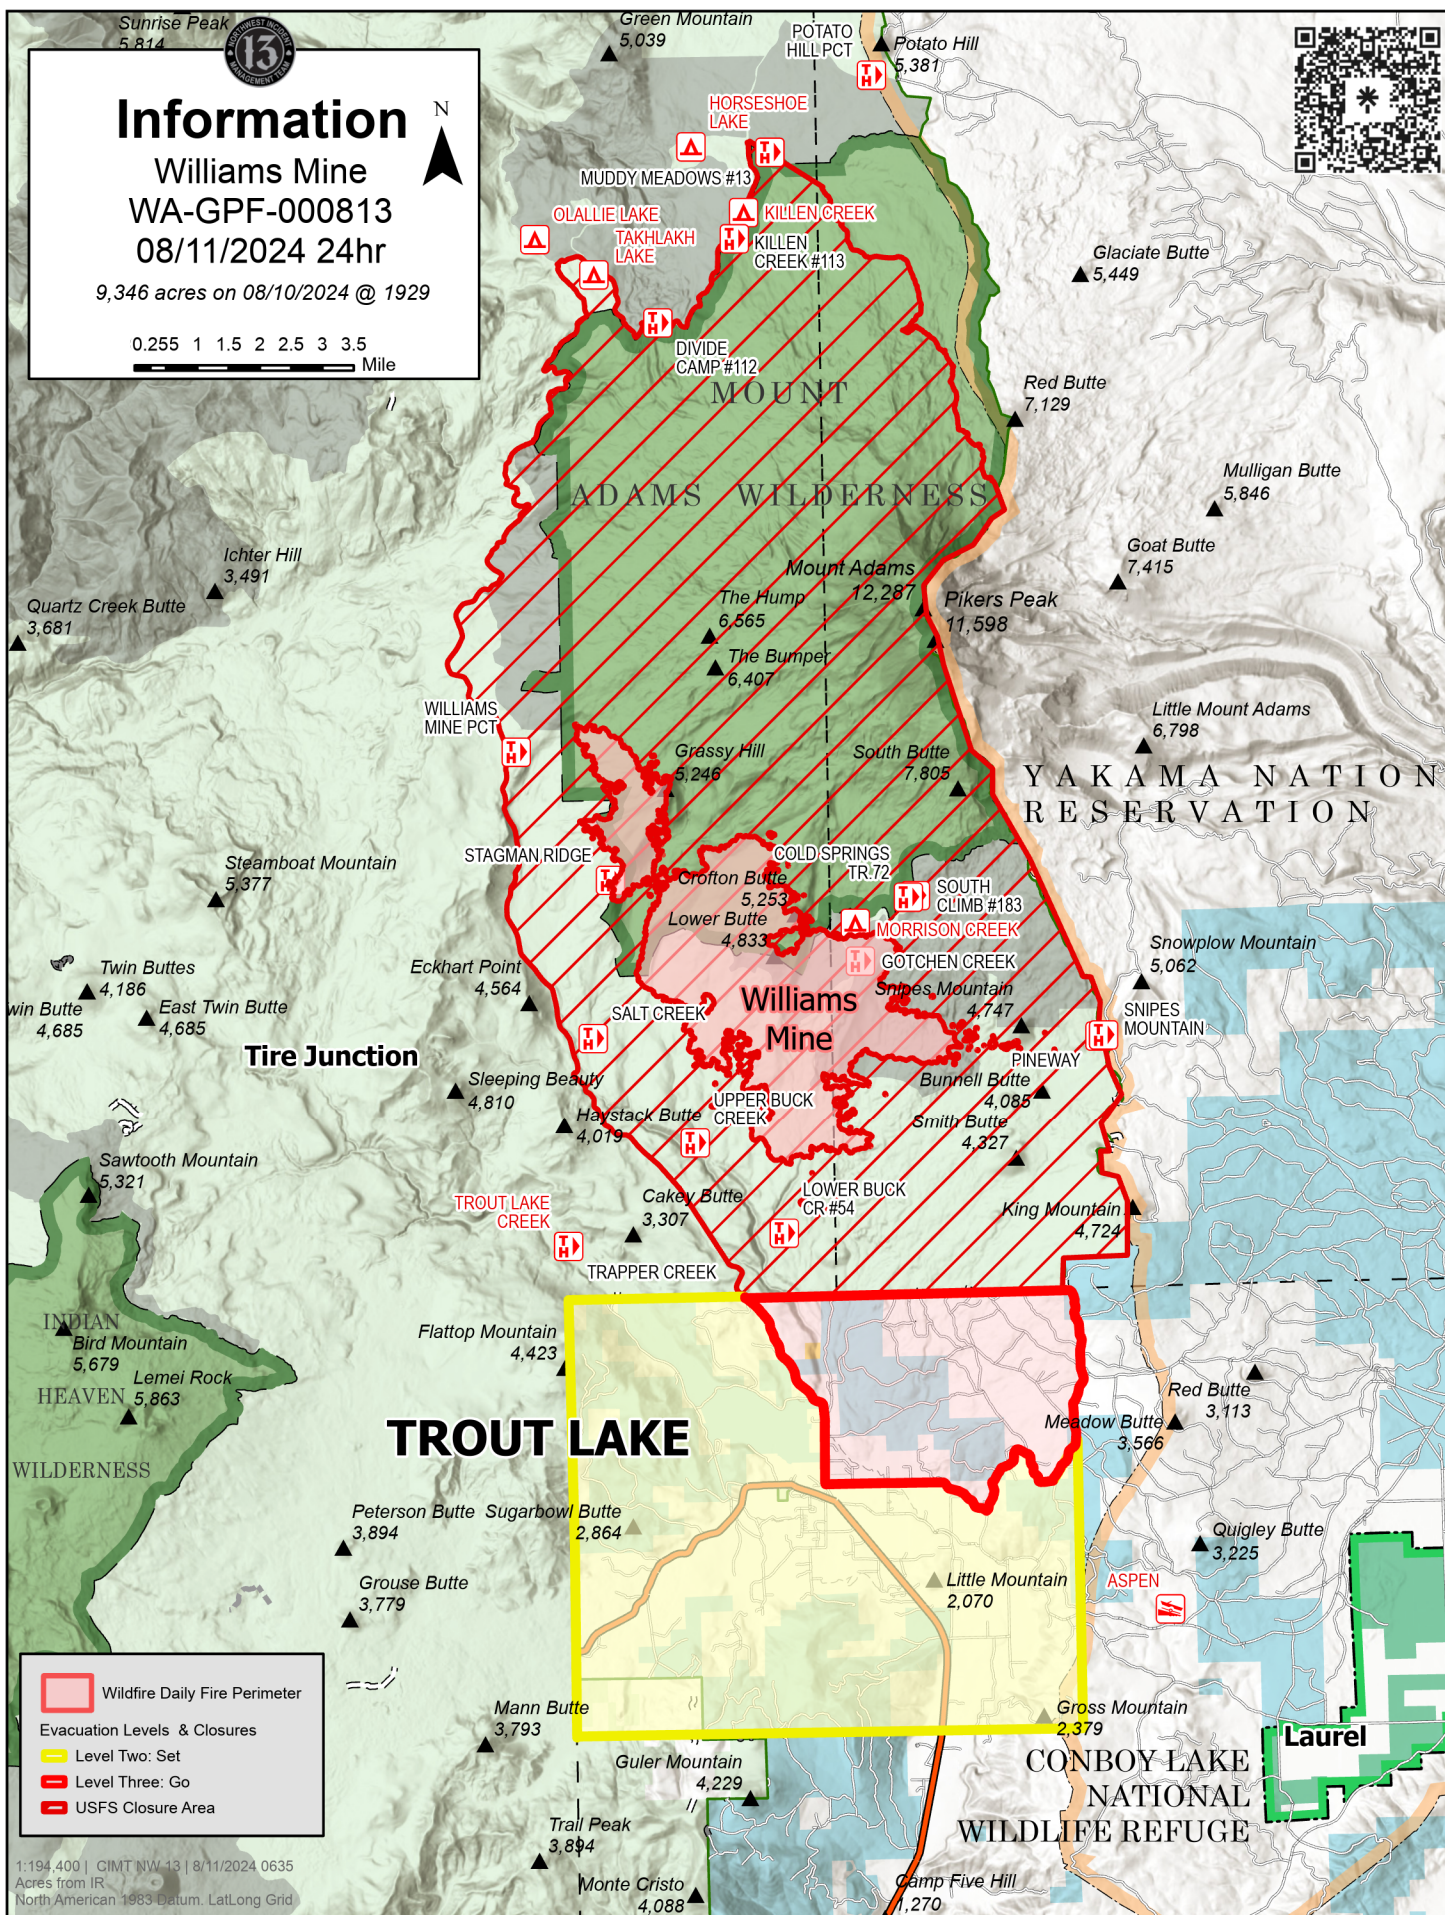

Sunrise Peak
5,814

Information

Williams Mine
WA-GPF-000813
08/11/2024 24hr

9,346 acres on 08/10/2024 @ 1929

0.255 1 1.5 2 2.5 3 3.5
Mile

MOUNT
ADAMS WILDERNESS

YAKAMA NATION
RESERVATION

Tire Junction

TROUT LAKE

CONBOY LAKE
NATIONAL
WILDLIFE REFUGE

Laurel

Wildfire Daily Fire Perimeter

Evacuation Levels & Closures

- Level Two: Set
- Level Three: Go
- USFS Closure Area

1:194,400 | GIMT NW 13 | 8/11/2024 0635
Acres from IR
North American 1983 Datum, Lat,Long Grid