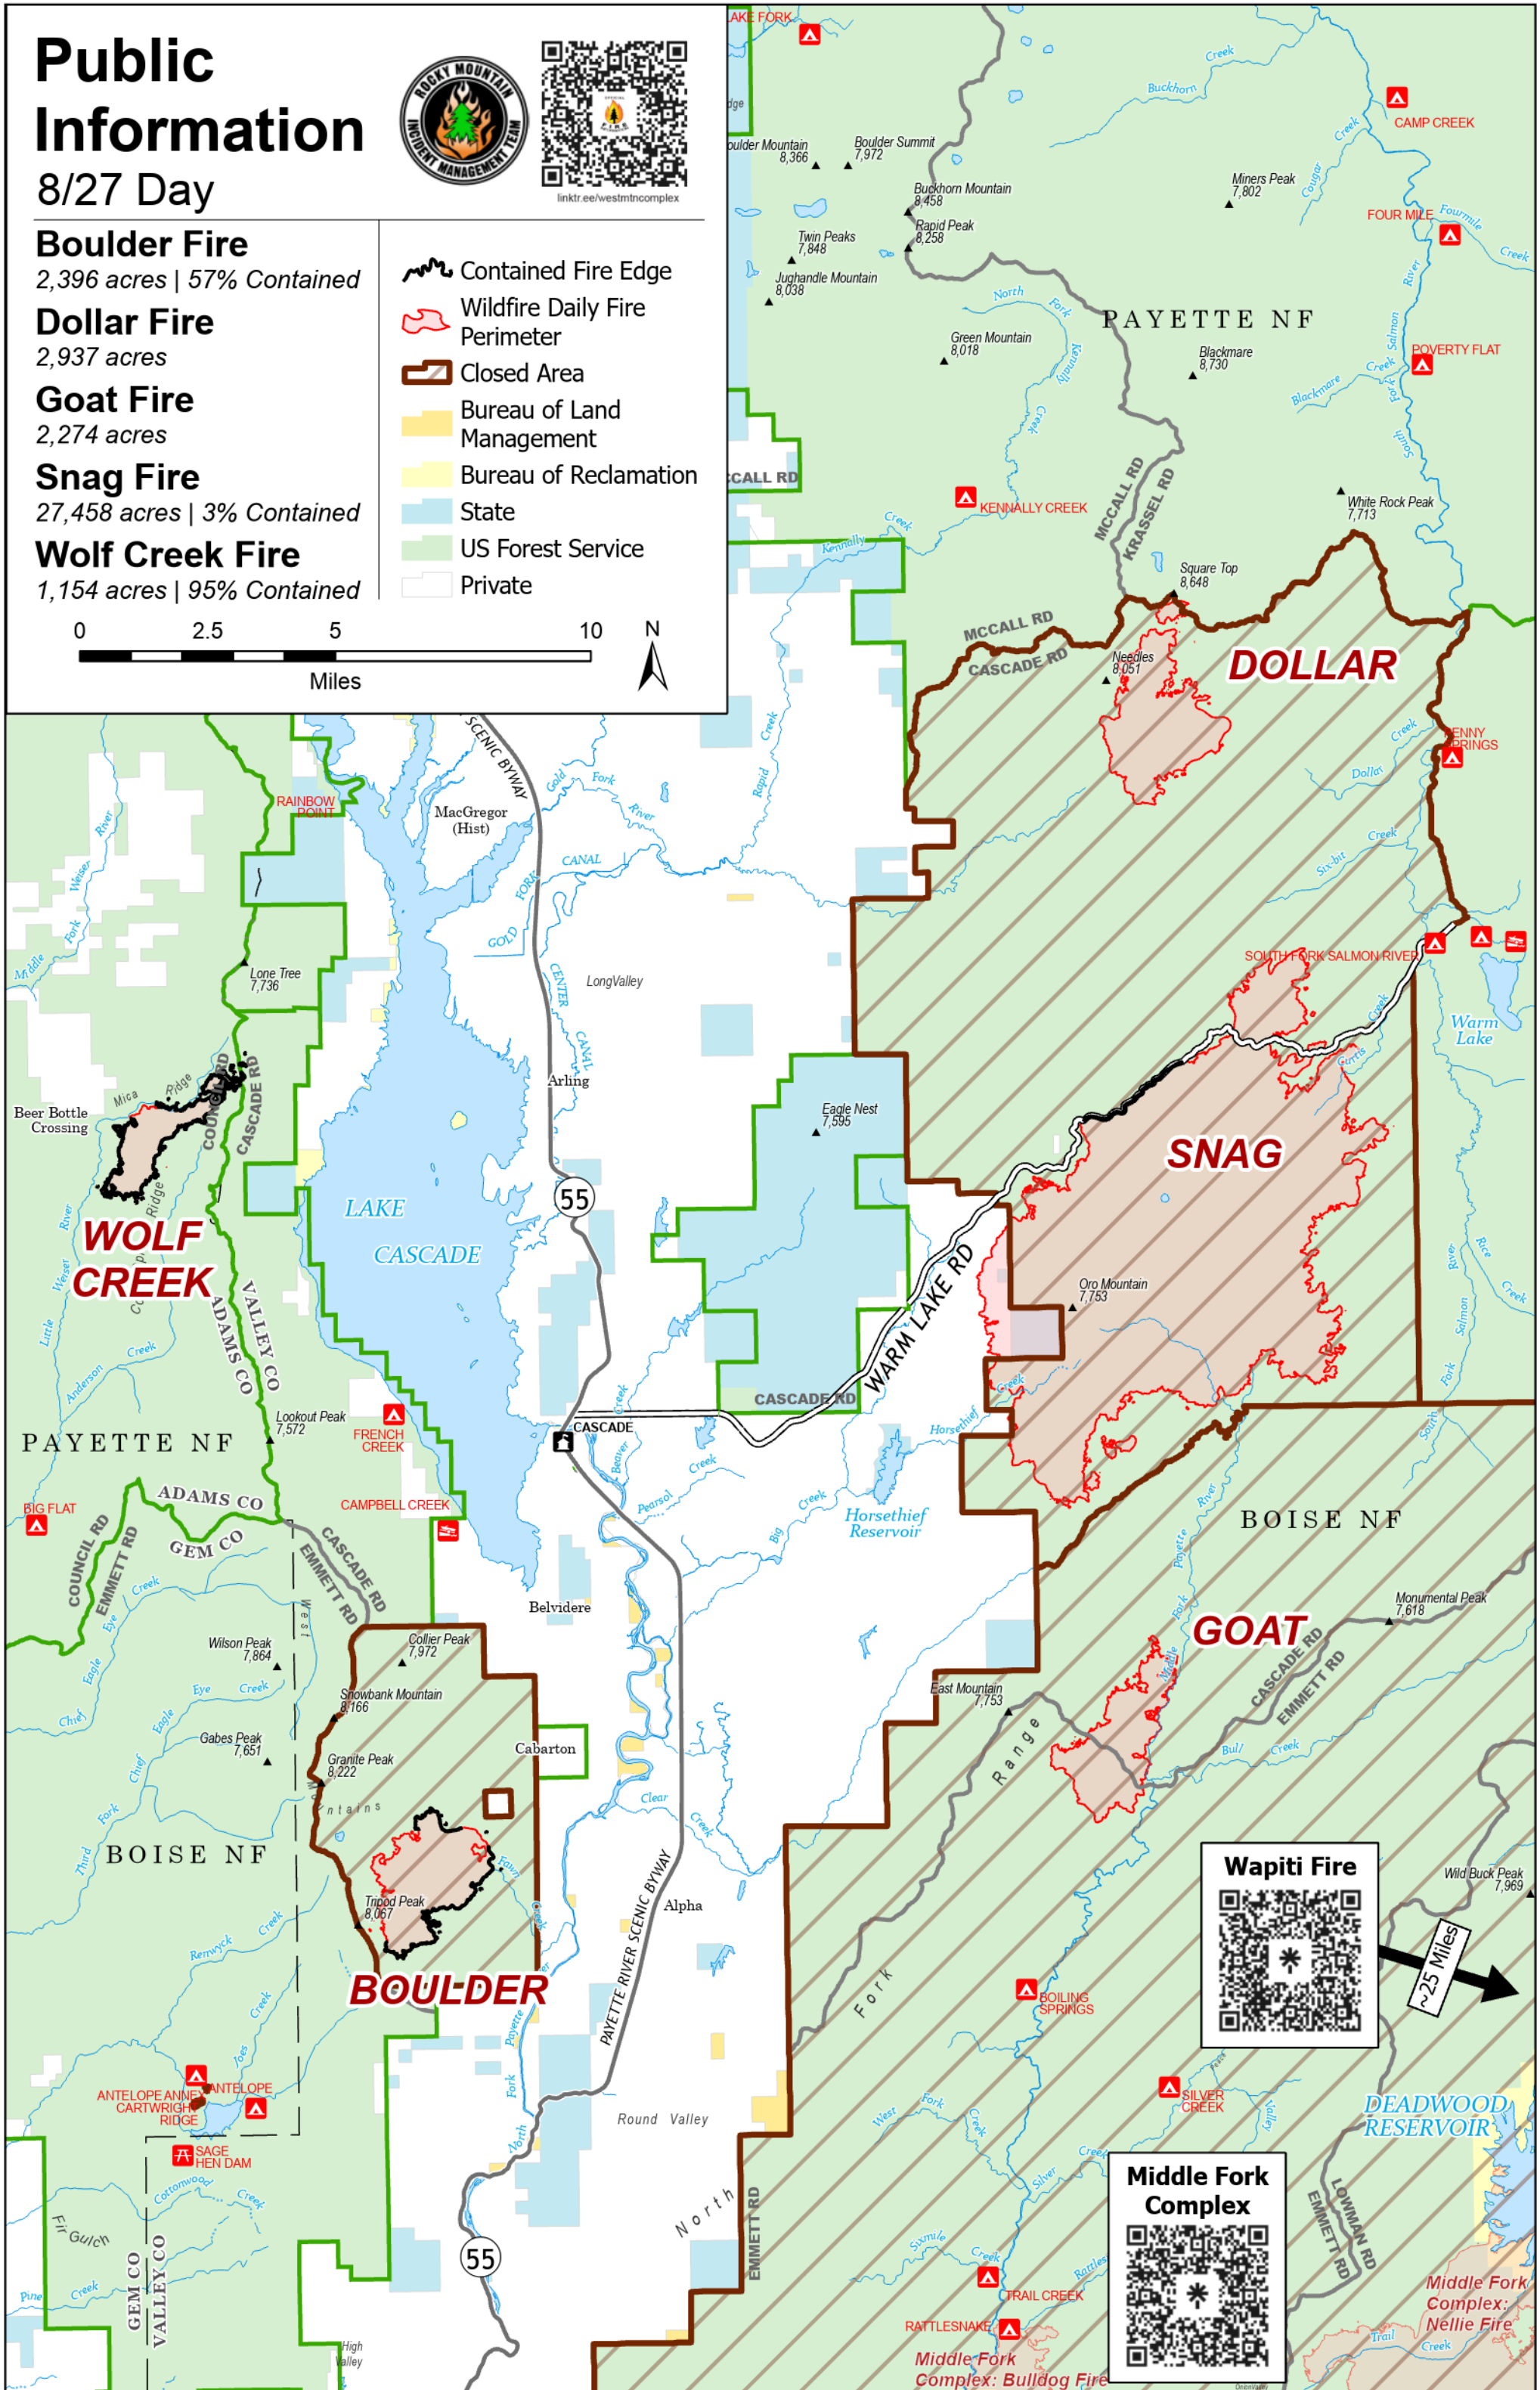

Public Information

8/27 Day

- Boulder Fire**
2,396 acres | 57% Contained
- Dollar Fire**
2,937 acres
- Goat Fire**
2,274 acres
- Snag Fire**
27,458 acres | 3% Contained
- Wolf Creek Fire**
1,154 acres | 95% Contained

- Contained Fire Edge
- Wildfire Daily Fire Perimeter
- Closed Area
- Bureau of Land Management
- Bureau of Reclamation
- State
- US Forest Service
- Private

Wapiti Fire

~25 Miles

Middle Fork Complex

Middle Fork Complex: Nellie Fire