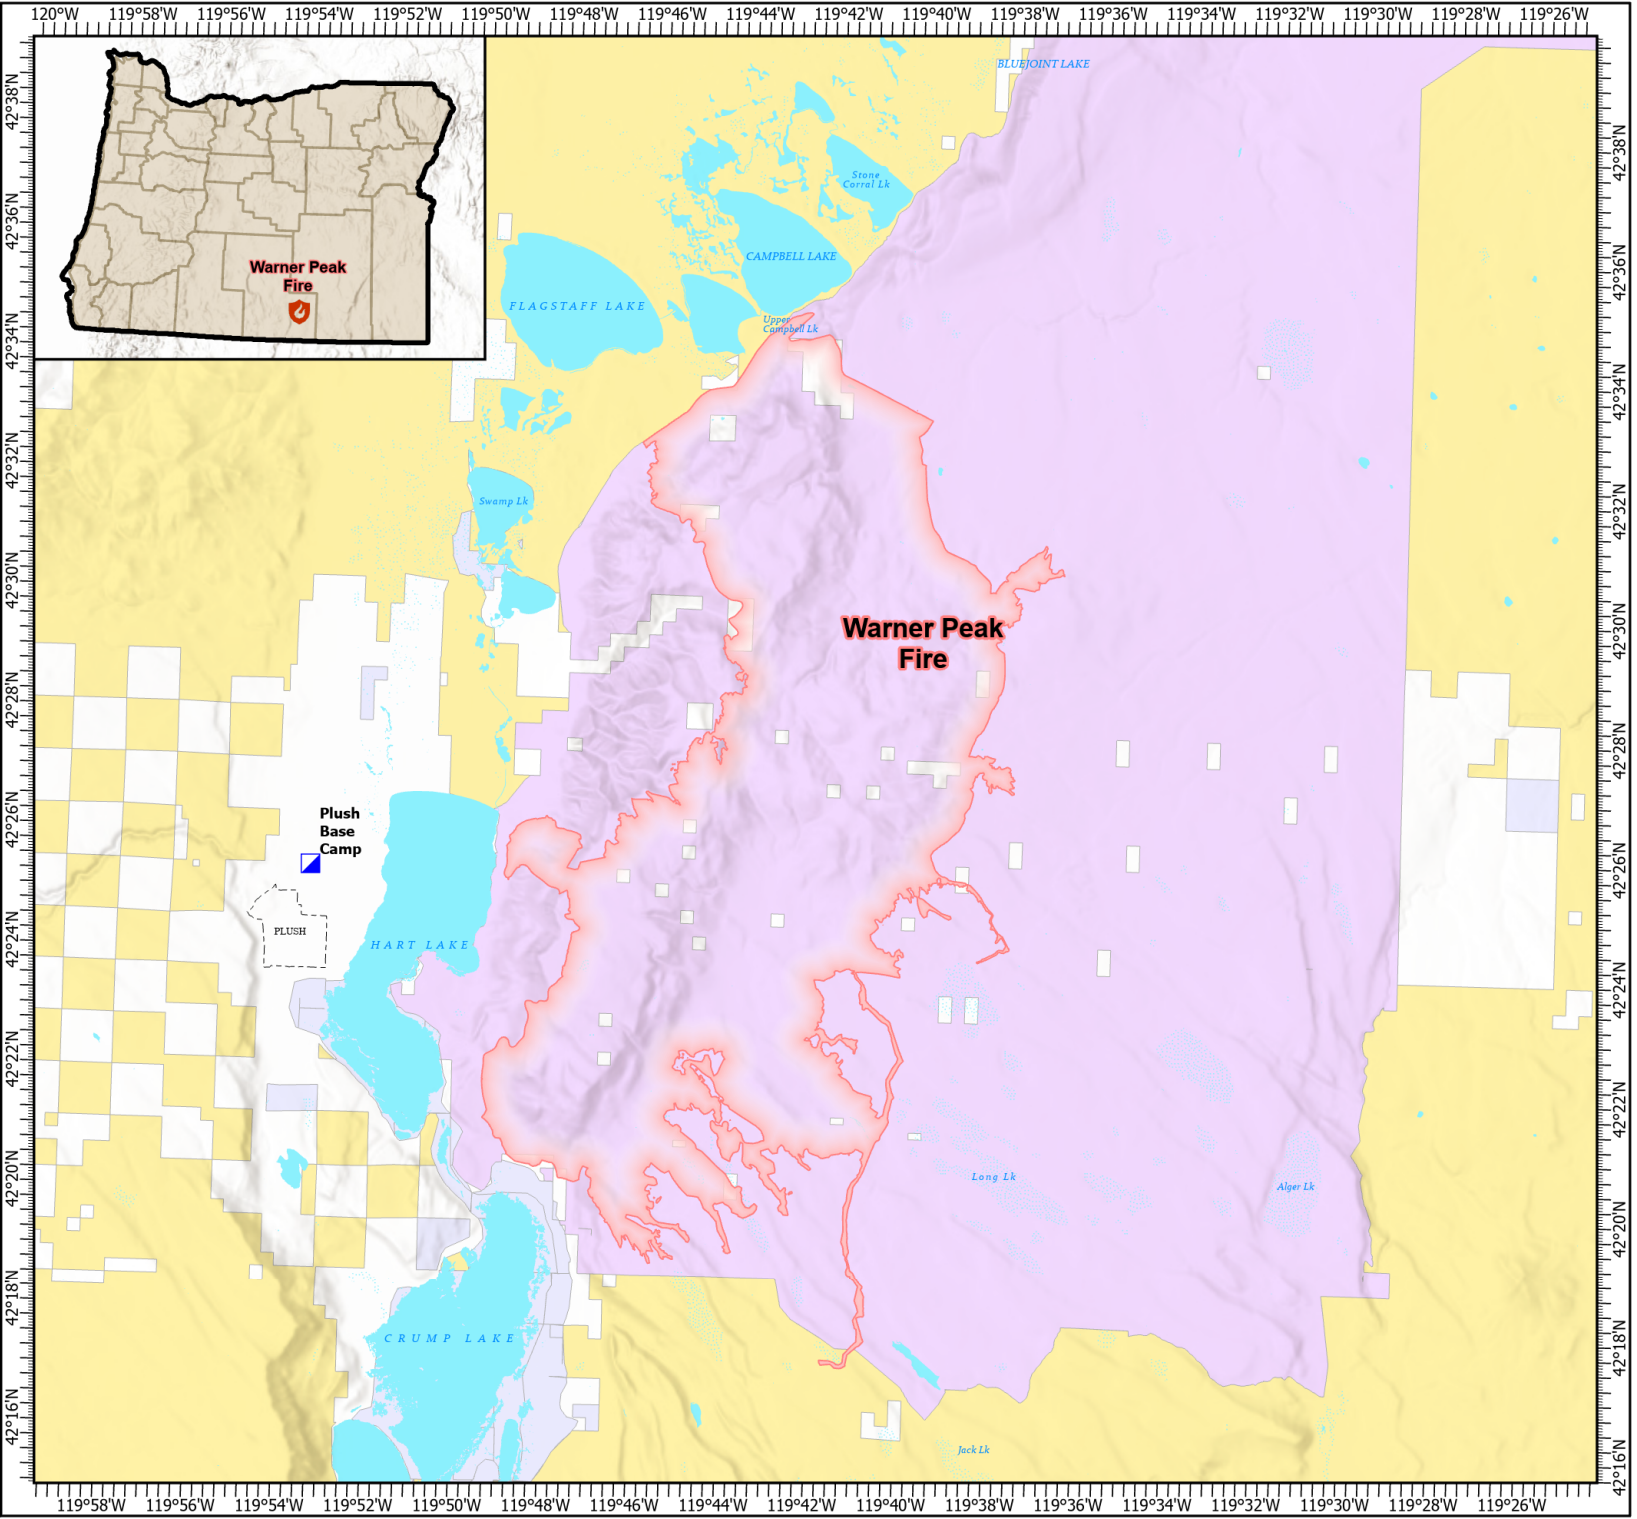

# Public Information

Warner Peak  
OR-SHR-240269  
8/13/2024 Day

59,170 acres at 8/12/2024 1415

-  Incident Command Post
-  Wildfire Daily Fire Perimeter

1:234,375 | jhernandez | 8/12/2024 2024  
Acres from IR and GPS  
North American 1983 Datum. LatLong Grid