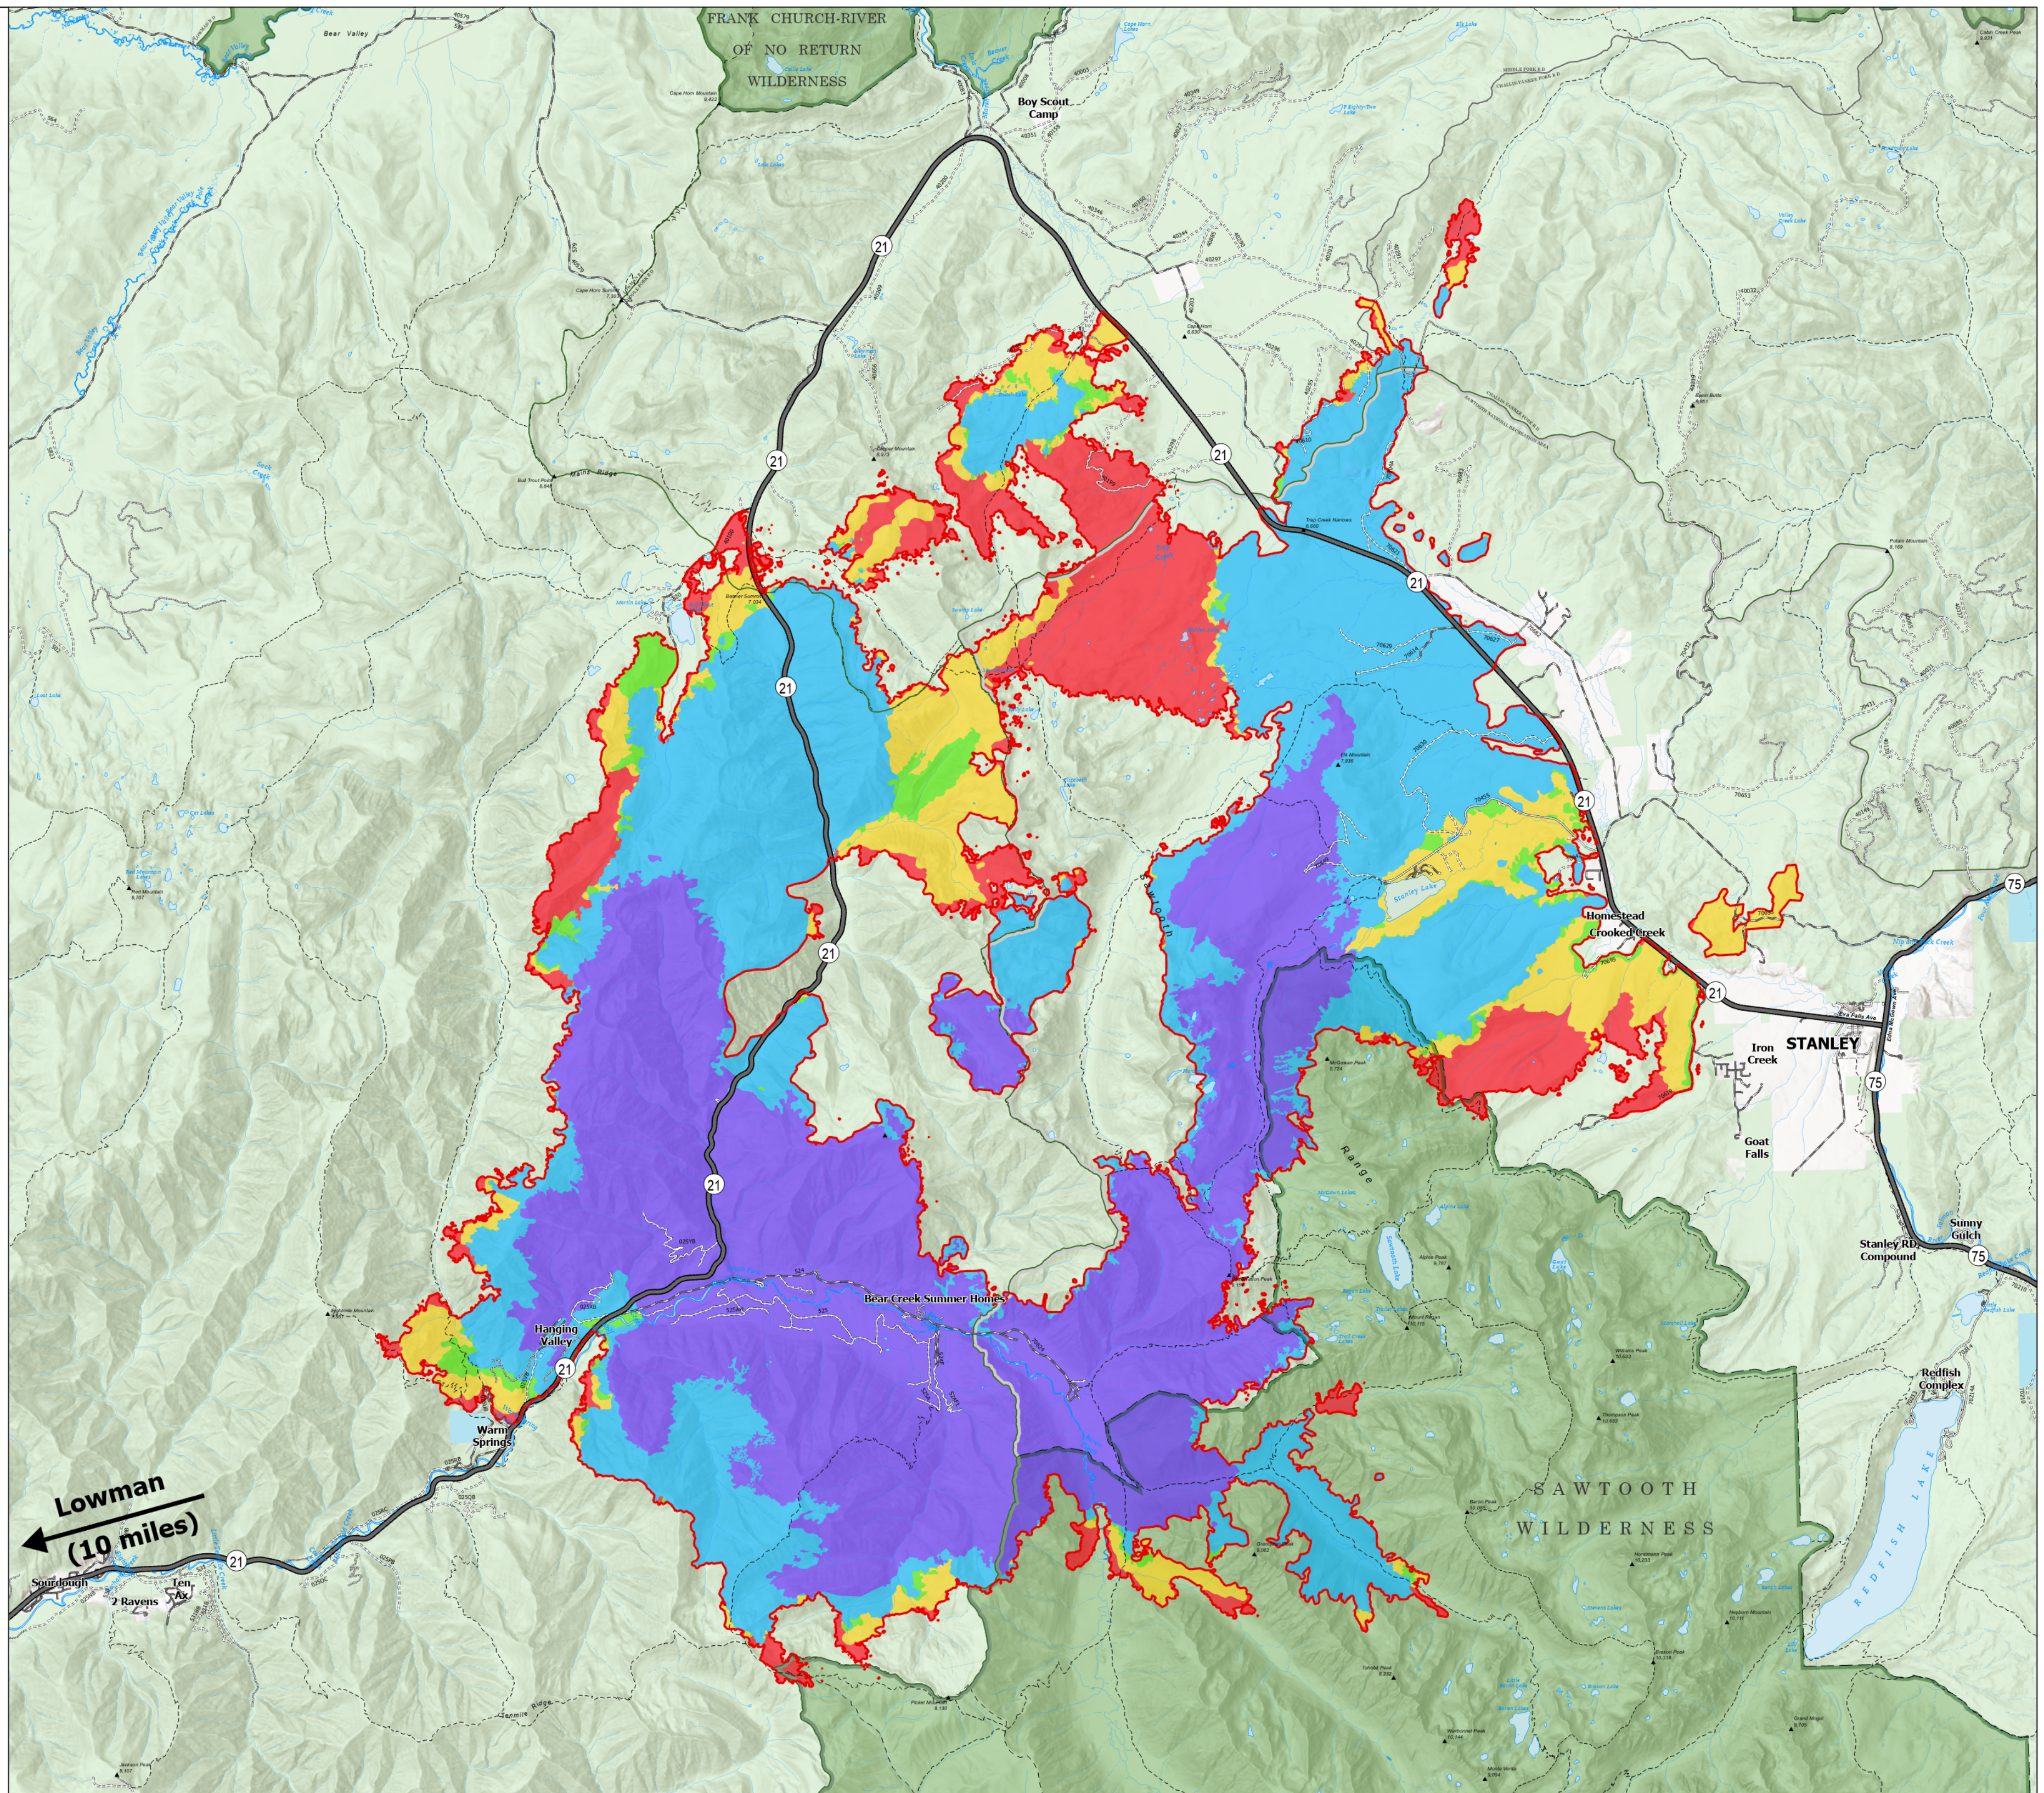

# Progression: Public Information

August 29, 2024

WAPITI  
ID-BOF-000683  
89,714 Acres

- Fire Perimeter (Uncontained)
- ▭ FS Wilderness Boundary
- ▭ Other Designated Boundary
- ▭ Forest Service Land

### Wapiti Fire Progression

- 20240823 @ 0146 (35516 ac)
- 20240825 @ 2358 (68102 ac)
- 20240827 @ 0024 (70257 ac)
- 20240827 @ 2149 (79728 ac)
- 20240828 @ 2149 (89714 ac)

1:90,000 | mcm11 | 8/29/2024 1303  
North American 1983 Datum, Lat/Long Grid