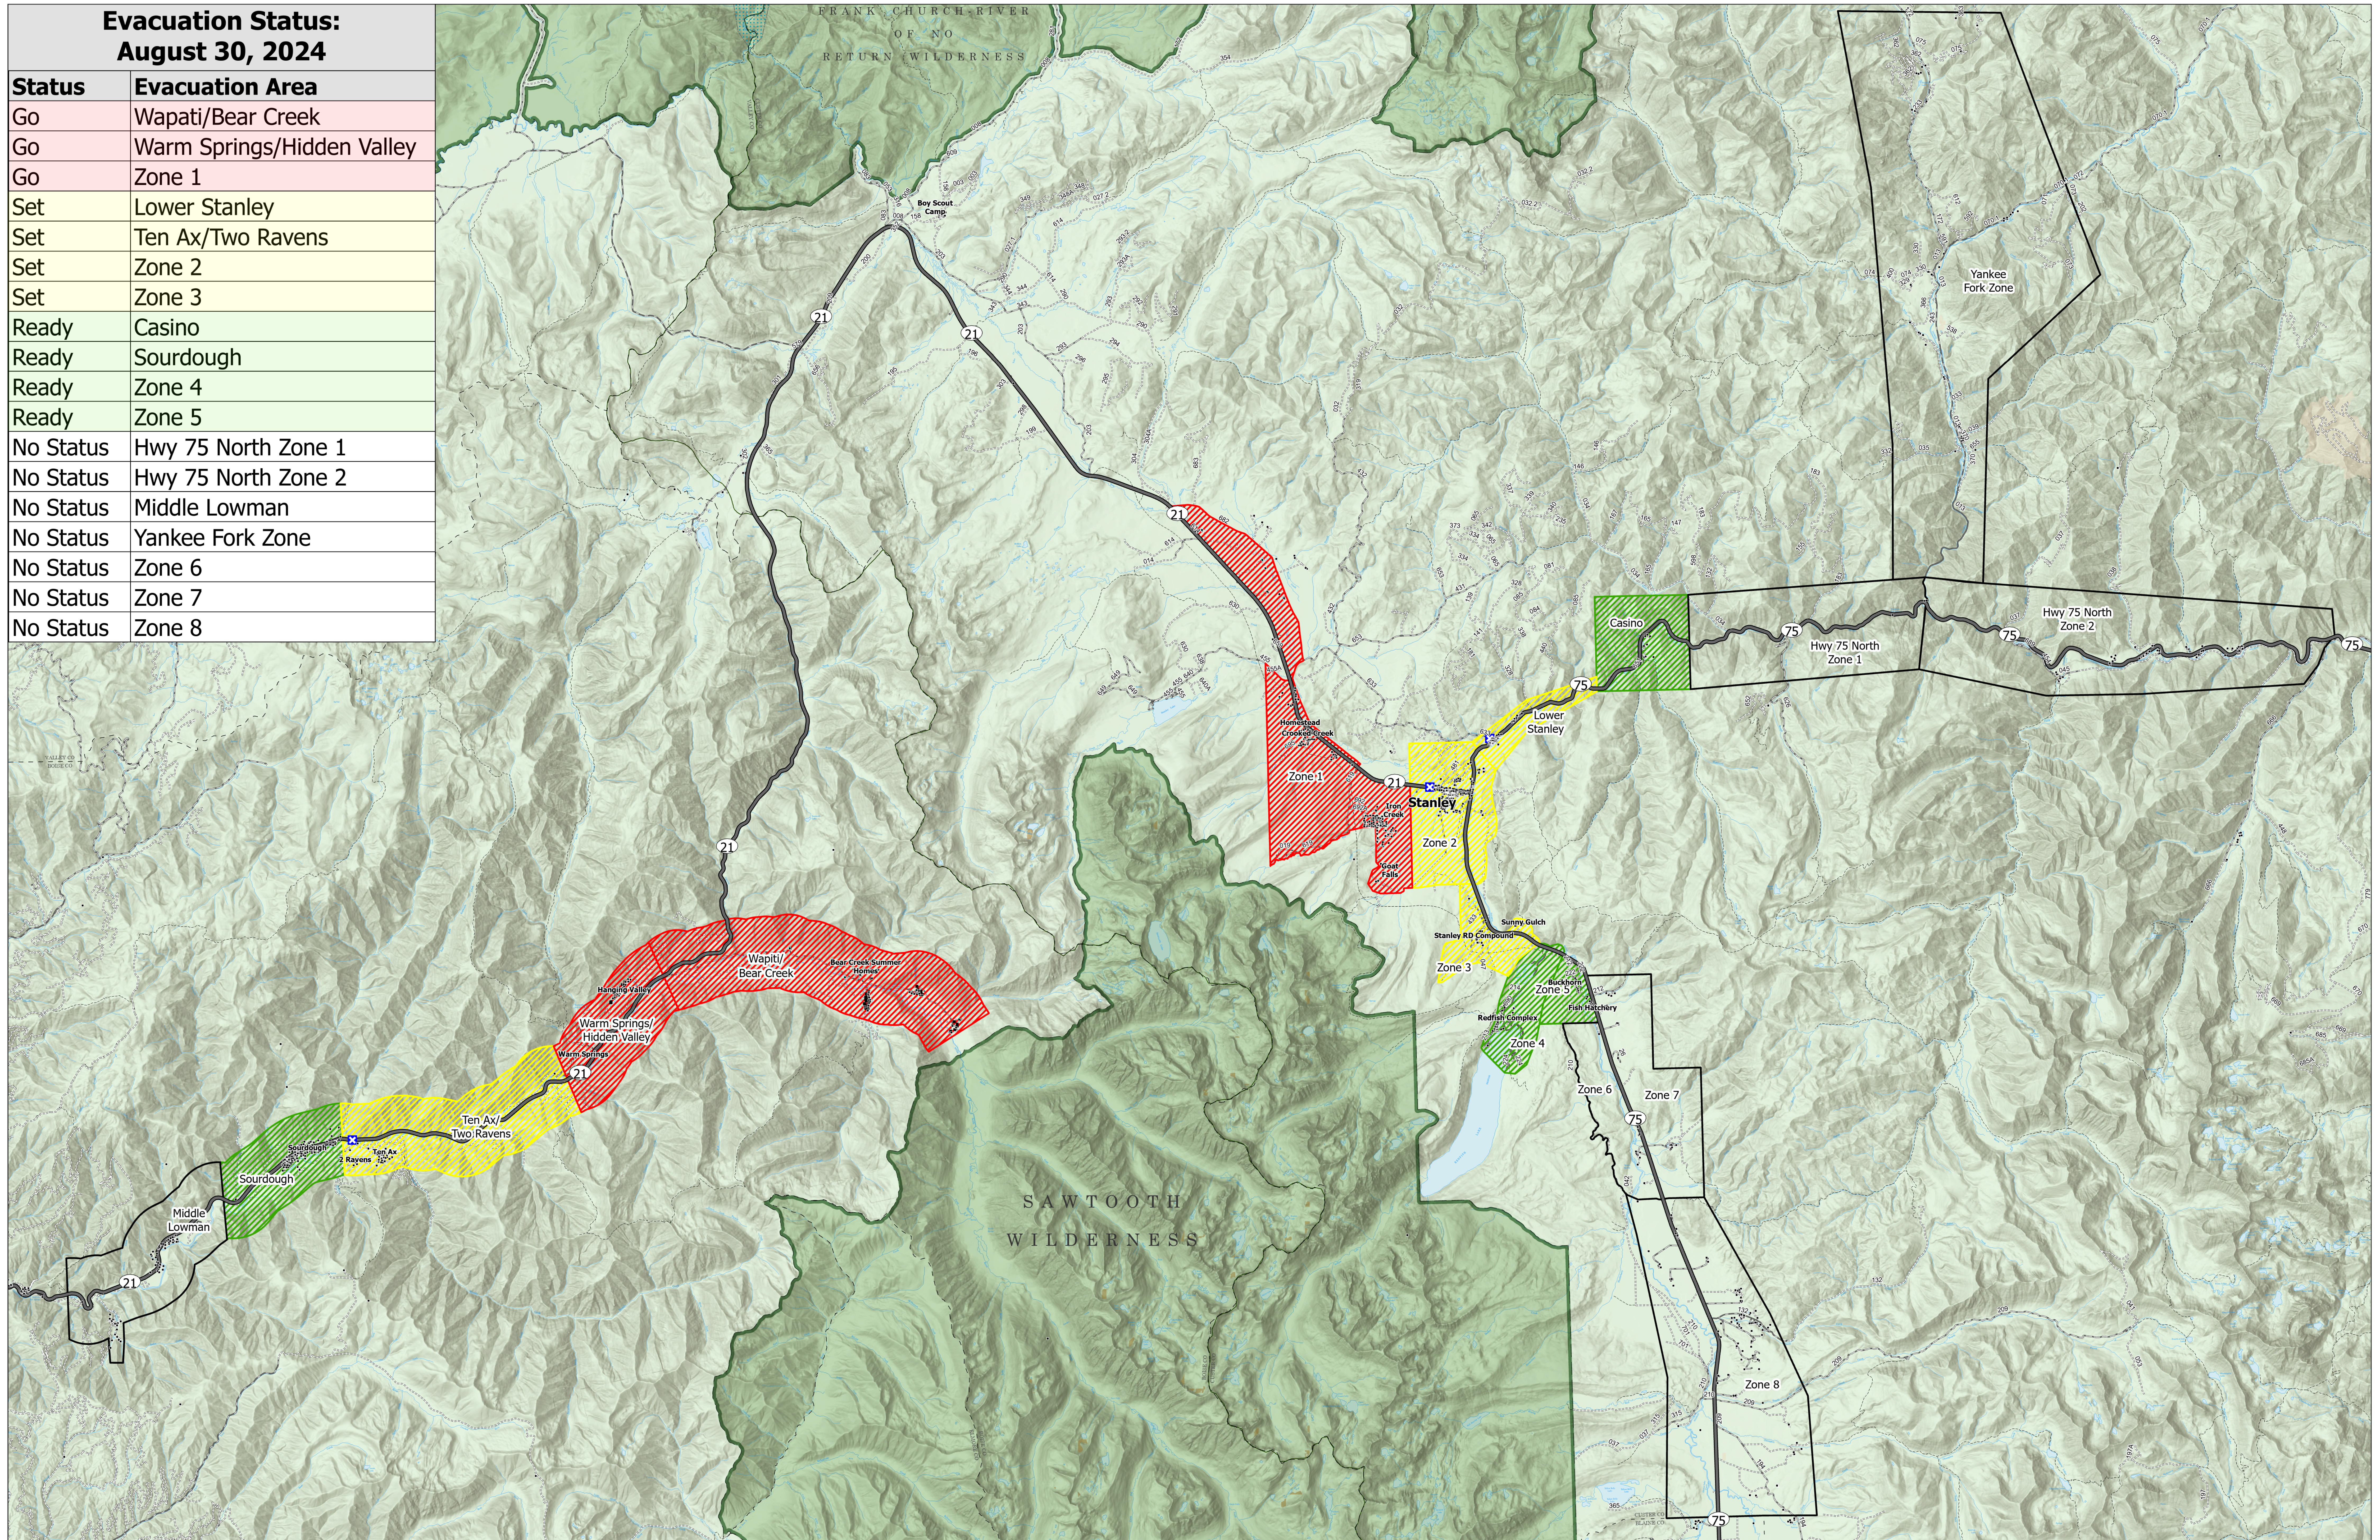

**Evacuation Status:
August 30, 2024**

Status	Evacuation Area
Go	Wapiti/Bear Creek
Go	Warm Springs/Hidden Valley
Go	Zone 1
Set	Lower Stanley
Set	Ten Ax/Two Ravens
Set	Zone 2
Set	Zone 3
Ready	Casino
Ready	Sourdough
Ready	Zone 4
Ready	Zone 5
No Status	Hwy 75 North Zone 1
No Status	Hwy 75 North Zone 2
No Status	Middle Lowman
No Status	Yankee Fork Zone
No Status	Zone 6
No Status	Zone 7
No Status	Zone 8

Evacuation Map
August 30, 2024
WAPITI
ID-BOF-000683

Evacuation Status

- Structure
- Closure
- Highway
- Ready
- Set
- Go
- No Status

1:68,000 | RMCMT1 | 8/30/2024 0552
North American 1983 Datum, Lat/Long Grid