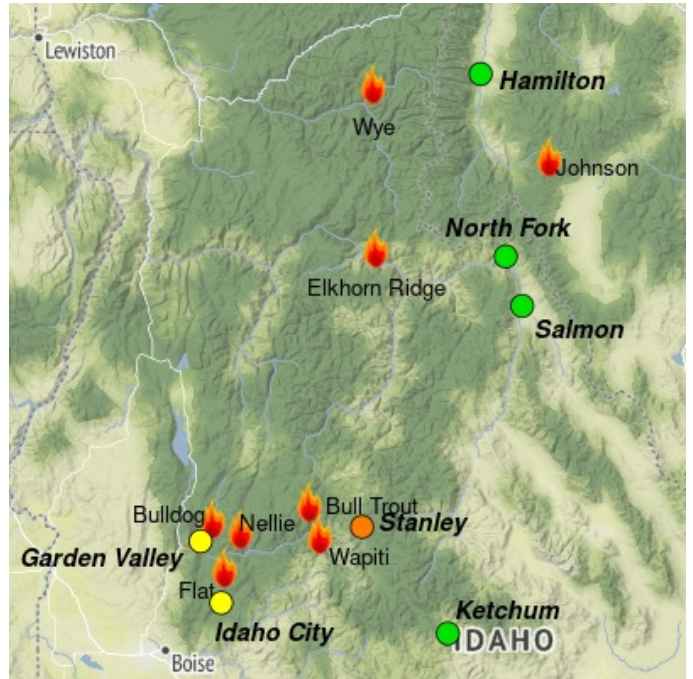

Smoke Outlook

North Central Idaho / SW Montana

8/15 - 8/16

Issued by [Wildland Fire Air Quality Response Program](#) on August 15, 2024 at 07:36 AM MDT

Fire

The **Middle Fork Complex** which includes: the Bulldog and Nellie Fires, totals 8,308 acres (0% containment), the **Wapiti Fire** is 3,646 acres (0% containment), and the **Flat Fire** was last reported at 2,500 acres (14% containment) all are anticipated to continue growing for the foreseeable future. The **Bull Trout Fire** 271 acres (92% containment) is expected to have minimal fire activity.

Elkhorn Ridge Fire (Frank Church Wilderness) was last reported at 2,482 acres (0% containment). **Johnson Fire** (Anaconda-Pintler Wilderness), is 270 acres (0% containment). **Wye Fire** (Selway-Bitterroot Wilderness) was last reported at 4,451 acres (0% containment).

Smoke

A weather system is crossing the region today with showers and thunderstorms expected. Northern portions of the forecast area are anticipated to receive higher levels of moisture. Air quality should improve across the entire area. Hazy conditions may persist, with the worst air quality occurring near and upwind of fires. Saturday, winds are forecasted to shift from the south bringing along with it drier warmer air. Fire activity is likely to increase with this change in weather.

Daily AQI Forecast* for Thursday

Station	Yesterday			Wed 8/14	Comment for Today -- Thu, Aug 15	Forecast*	
	6a	noon	6p			Thu 8/15	Fri 8/16
Garden Valley					Worst air quality in the afternoon, improving in the evening.		
Idaho City					MODERATE to GOOD air quality.		
Stanley					USG overall, with MODERATE mid-day then degrading to UNHEALTHY overnight.		
Ketchum					MODERATE clearing to GOOD in the afternoon.		
Salmon					Hazy conditions with GOOD to MODERATE air quality.		
North Fork					GOOD air quality, with potential for widespread Haze.		
Hamilton					GOOD air quality expected all day.		