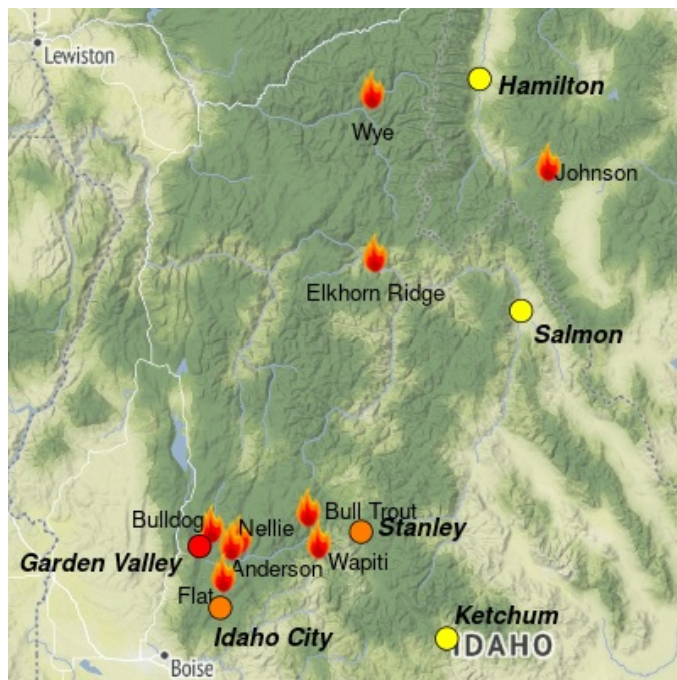

Smoke Outlook

North Central Idaho / SW Montana

8/13 - 8/14

Issued by [Wildland Fire Air Quality Response Program](#) on August 13, 2024 at 07:55 AM MDT

Fire

The **Middle Fork Complex** which includes: the Bulldog, Nellie, and Anderson Fires, totals 5,781 acres (1% containment), the **Wapiti Fire** is 2,667 acres (0% containment), and the **Flat Fire** is 1,010 acres (0% containment) are all anticipated to have active fire growth this afternoon. The **Bull Trout Fire** 271 acres (92% containment) is expected to have minimal fire activity.

Elkhorn Ridge Fire (Frank Church Wilderness) was last reported at 2,482 acres (0% containment) has potential for growth, but due to numerous fires in the area over the last few years, fuels are light and fire spread is expected to be limited. **Johnson Fire** (Anaconda-Pintler Wilderness), is 270 acres (0% containment). The fire has potential for significant growth, if conditions remain dry. **Wye Fire** (Selway-Bitterroot Wilderness) was last reported at 3,760 acres (0% containment) and is continuing to burn.

Smoke

A storm system passing through the region may provide some relief due to an increased chance of rain along with higher humidity and cooler temperatures. Expect hazy conditions to continue with the worst air quality occurring near and upwind of fires.

Numerous fires across the Western United States and Canada have potential to contribute to widescale haze and poor air quality across the North Central Idaho / SW Montana forecast area.

Daily AQI Forecast* for Tuesday