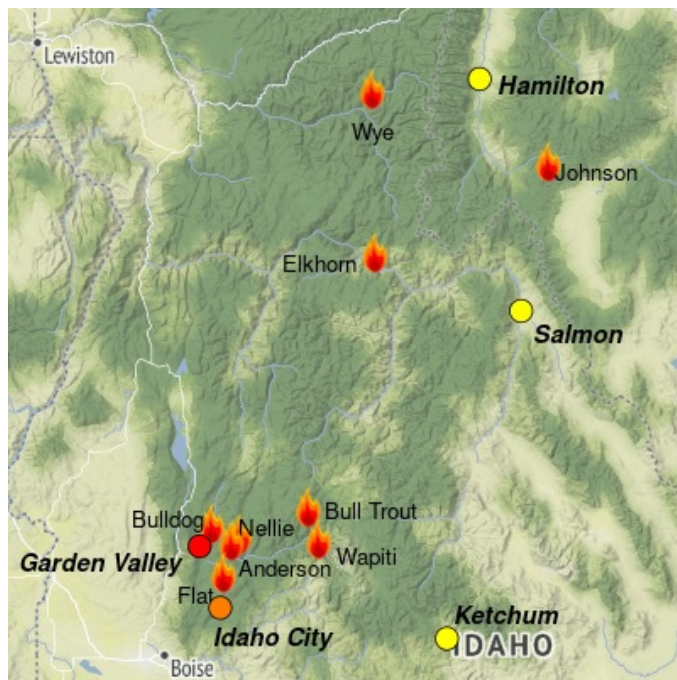

Smoke Outlook

North Central Idaho / SW Montana

8/12 - 8/13

Issued by [Wildland Fire Air Quality Response Program](#) on August 12, 2024 at 07:47 AM MDT

Fire

Fires burning near Garden Valley include: The **Middle Fork Complex** (Bulldog Fire, Nellie Fire, and Anderson Fire) 4,449 acres (1% containment), the **Wapiti Fire** 2,452 acres (0% containment), and the **Flat Fire** last reported at 350 acres (0% containment) are all anticipated to have active fire growth this afternoon. The **Bull Trout Fire** 271 acres (75% containment) is expected to have minimal fire activity.

Elkhorn Ridge Fire (Frank Church Wilderness) was last reported at 2,482 acres (0% containment) has potential for growth, but due to numerous fires in the area over the last few years, fuels are light and fire spread is expected to be limited. **Johnson Fire** (Anaconda Pintler Wilderness), is 270 acres (0% containment). The fire has potential for significant growth, if conditions remain dry. **Wye Fire** (Selway-Bitterroot Wilderness) was last reported at 3,760 acres (0% containment) and is continuing to burn.

Smoke

Numerous fires across the Western United States and Canada have potential to contribute to widescale haze and poor air quality across the North Central Idaho / SW Montana forecast area. **Garden Valley** will receive smoke from numerous fires in the area and is anticipated to have UNHEALTHY air quality overall, with potential for VERY UNHEALTHY air quality in the afternoon. **Hamilton, Salmon,** and **Ketchum** are further away from active fires, but will likely have hazy conditions and MODERATE air quality. If fire activity greatly increases, smoke production would also escalate, further degrading air quality in these areas.