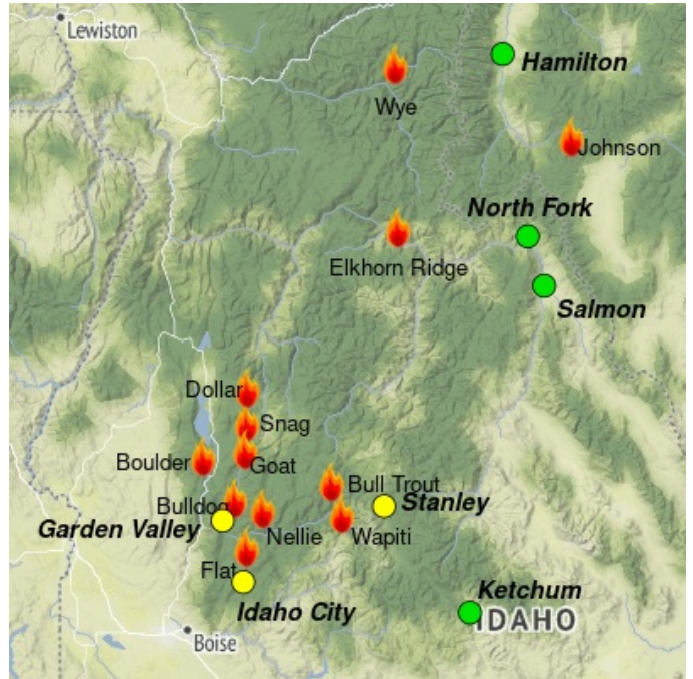

Smoke Outlook

North Central Idaho / SW Montana

8/16 - 8/17

Issued by [Wildland Fire Air Quality Response Program](#) on August 16, 2024 at 06:41 AM MDT

Fire

The **Middle Fork Complex** which includes: the Bulldog and Nellie Fires, totals 9,207 acres (0% containment), the **Wapiti Fire** is 3,872 acres (0% containment), and the **Flat Fire** was last reported at 3,113 acres (14% containment) all are anticipated to continue growing for the foreseeable future. The **Bull Trout Fire** 271 acres (92% containment) is expected to have minimal fire activity.

Elkhorn Ridge Fire (Frank Church Wilderness) was last reported at 2,482 acres (0% containment). **Johnson Fire** (Anaconda-Pintler Wilderness), is 270 acres (0% containment). **Wye Fire** (Selway-Bitterroot Wilderness) was last reported at 4,451 acres (0% containment). More information regarding the area near the **Dollar, Snag, Goat, and Boulder Fires** can be found at: [Smoke Outlook Western Idaho Limepoint](#)

The northern portion of the outlook area will trend cooler with afternoon showers and thunderstorms. Warmer drier weather is anticipated this weekend.

Daily AQI Forecast* for Friday

Station	Yesterday	Thu	Comment for Today -- Fri, Aug 16	Forecast*	
	hourly	8/15		Fri	Sat
	6a noon 6p			8/16	8/17
Garden Valley			Worst air quality in the afternoon, improving in the evening.		
Idaho City			MODERATE air quality with USG in the afternoon.		
Stanley			GOOD air quality in the morning degrading to USG in the evening.		
Salmon			GOOD air quality with a chance of MODERATE in the afternoon.		
North Fork			GOOD air quality, with potential for widespread Haze.		
Ketchum			MODERATE in the morning clearing to GOOD in the afternoon.		
Hamilton			GOOD air quality expected all day.		