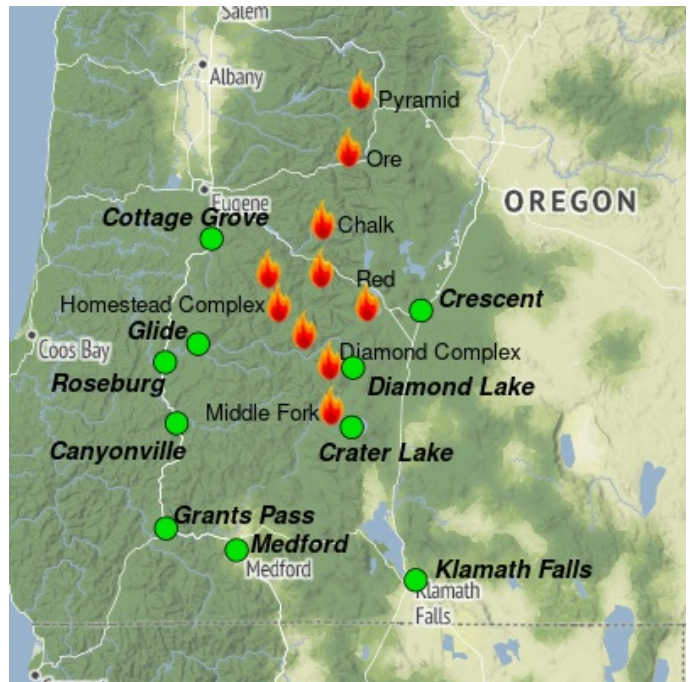

Smoke Outlook

Southern Oregon

8/27 - 8/28

Issued by [Wildland Fire Air Quality Response Program](#) on August 27, 2024 at 06:31 AM PDT

Fire

Warmer and drier weather may increase fire activity and smoke production. Fire crews continue working on fire line construction, patrolling, mop up of hotspots, and other suppression activities. The latest fire information is at [Inciweb's Wildfire Information](#).

Smoke

Areas immediately adjacent to active fires may see some smoke and/or haze. Overall, impacts should be minimal and localized. Air quality may decline as the warm/dry spell continues.

Daily AQI Forecast* for Tuesday

Station	Yesterday hourly			Mon 8/26	Comment for Today -- Tue, Aug 27	Forecast*	
	6a	noon	6p			Tue 8/27	Wed 8/28
Cottage Grove				●	GOOD air quality	●	●
Crater Lake				●	GOOD air quality	●	●
Medford				●	GOOD air quality	●	●
Canyonville	No hourly data				GOOD air quality	●	●
Roseburg	No hourly data				GOOD air quality	●	●
Crescent				●	GOOD air quality	●	●
Diamond Lake				●	GOOD air quality	●	●
Glide				●	GOOD air quality	●	●
Grants Pass				●	GOOD air quality	●	●
Klamath Falls				●	GOOD air quality	●	●