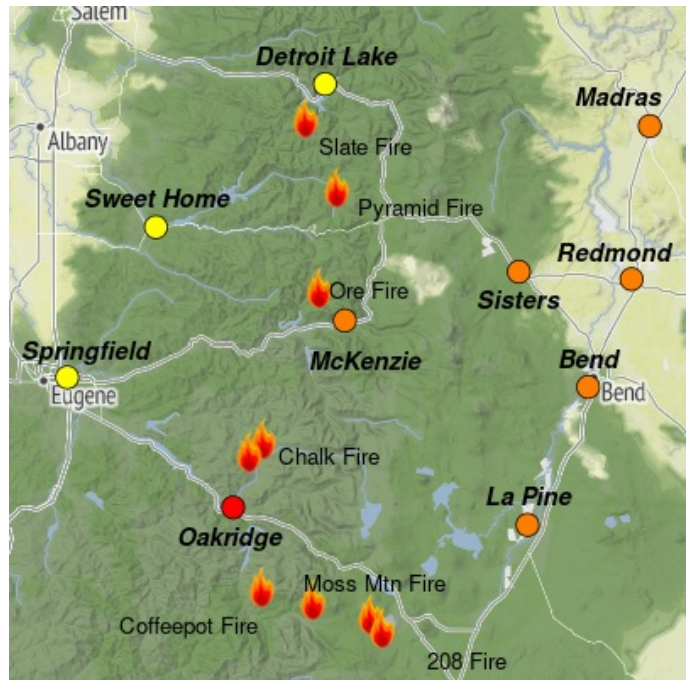

## NW Oregon - Willamette NF

8/08 - 8/09

Issued by [Wildland Fire Air Quality Response Program](#) on August 08, 2024 at 08:18 AM PDT

### Fire

There was 623 acres overall of fire growth on the Willamette Complex yesterday. The Coffee Pot Fire is now 5,866 acres, the Chalk Fire 4,777 acres, and Moss Mountain is at 578 acres. Pyramid, Slate, and Ore had minimal spread with interior pockets burning on Ore. Potential for plume development today on multiple fires with predicted weather.

### Smoke

Smoke will impact most of forecast area today. MODERATE conditions are expected in Springfield/Eugene, Sweet Home, and Detroit. UNHEALTHY conditions are anticipated in the Oakridge area and adjacent river valley. The remainder of the forecast area to the north and east will see USG air quality as smoke drifts from fires on the Willamette and those to the south on neighboring forests. Low lying areas and river valleys may see persistent thick smoke throughout the day.