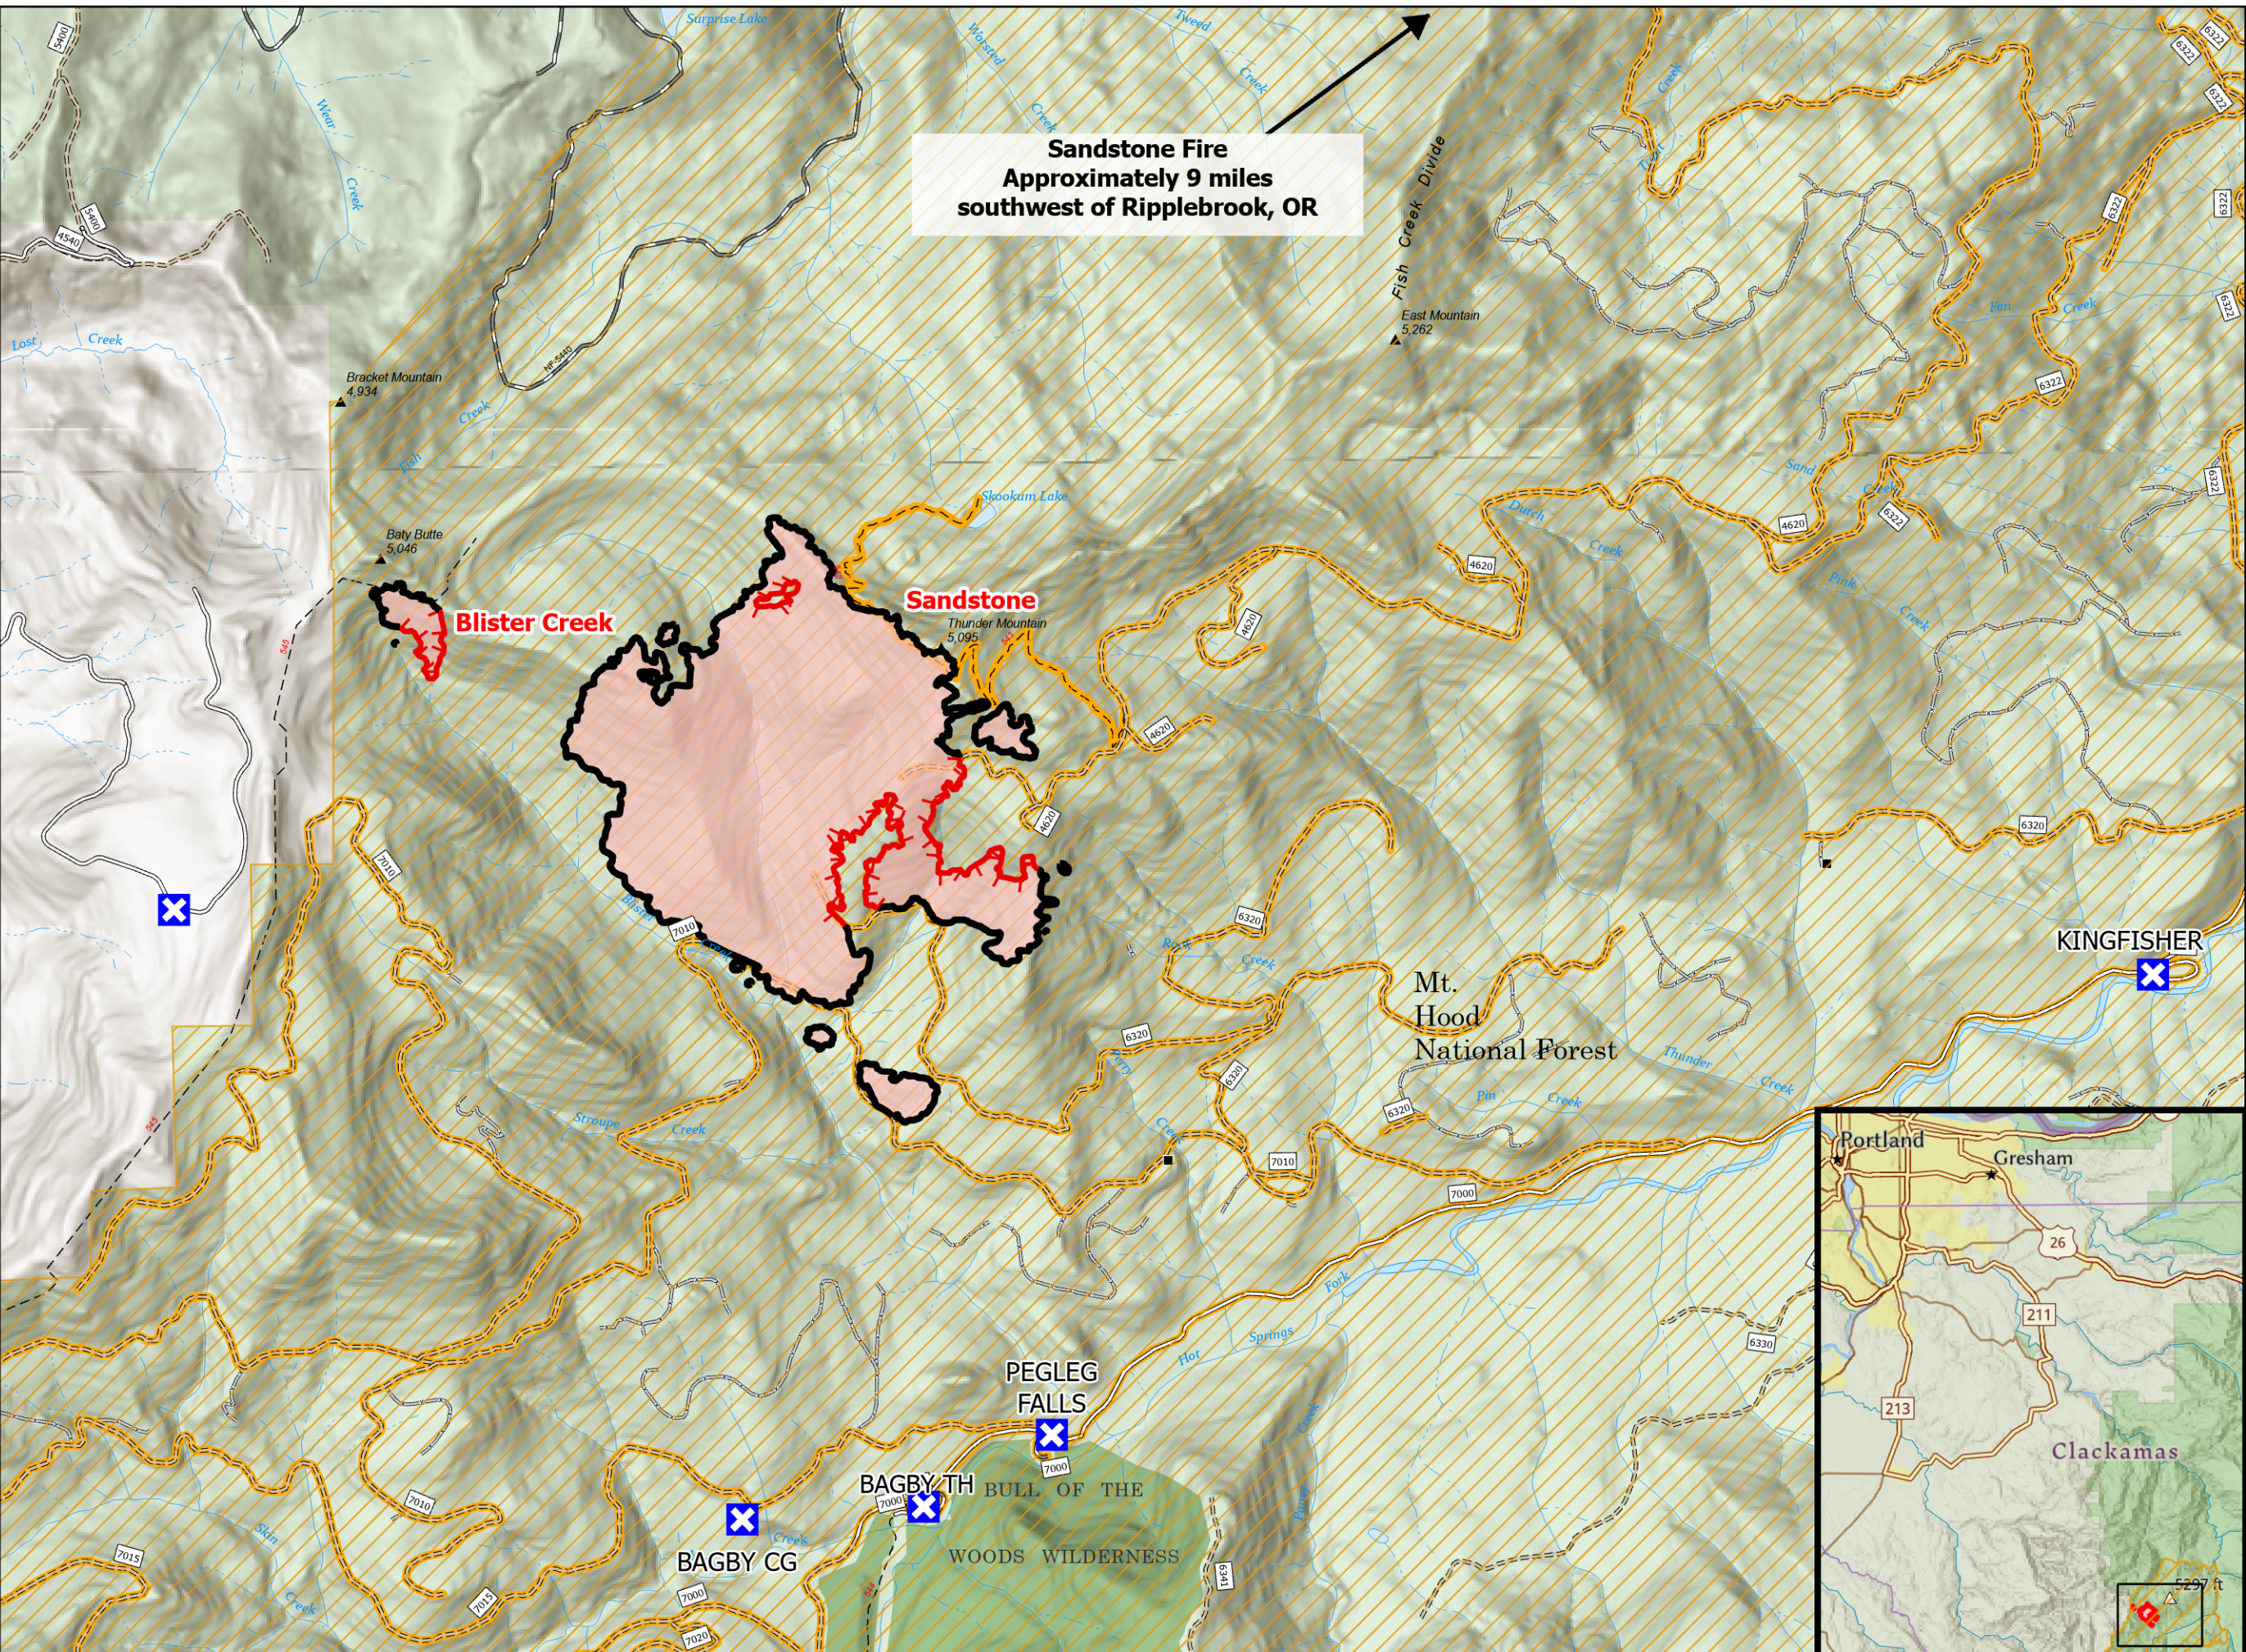

Public Information

Sandstone

08/31/2024

Sandstone 702 acres
Blister Creek 18 acres
at 20240827 @ 2359 Hrs

- Road/Trail Closure
- FS Closed Road
- Sandstone Closure Area
- Closure
- Road, Paved
- Road, Dirt/Gravel
- Road, high clearance
- Trail
- USFS Wilderness
- Forest Service Land
- Perimeter Line**
 - Contained
 - Uncontained
- Wildfire Daily Fire
- Perimeter

Sandstone Fire
Approximately 9 miles
southwest of Ripplebrook, OR

More Information:
<http://incweb.nwcg.gov>

1:30,000 | NW IMT 10 | 8/27/2024 1911
Acres from IR
North American 1983 Datum, Lat/Long Grid