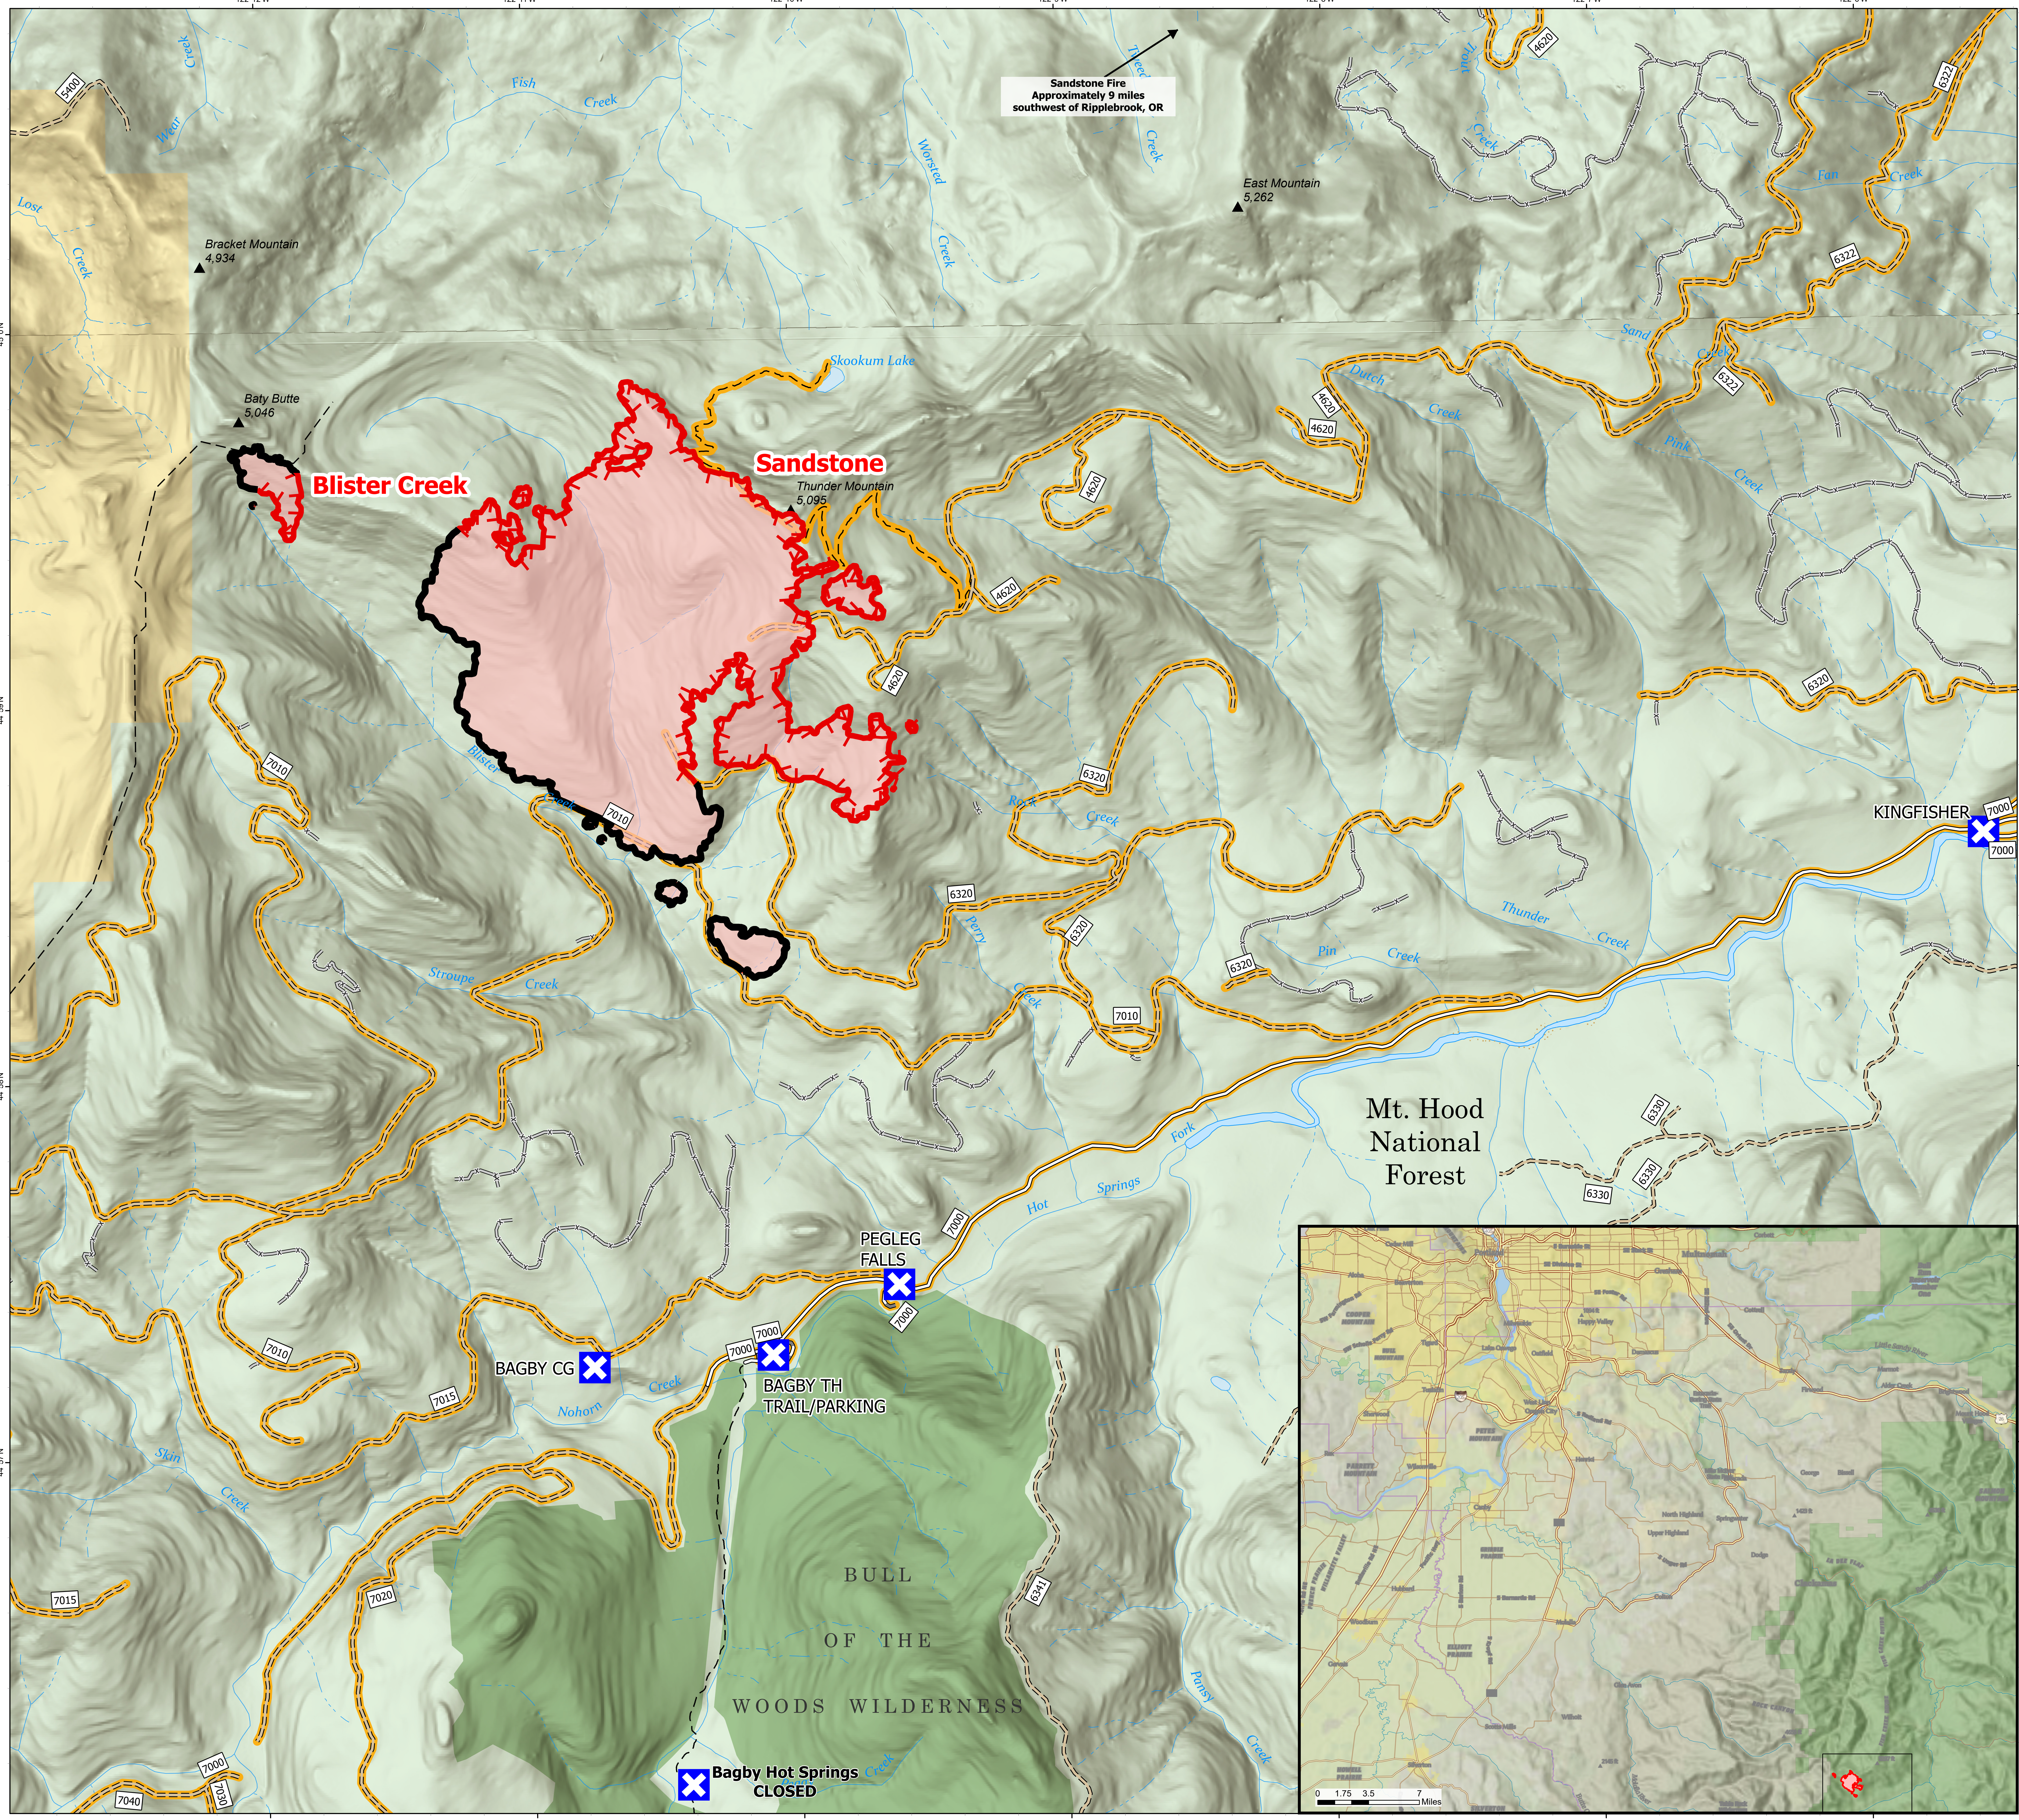

Public Information

Sandstone

08/20/2024 Day

Sandstone 702 acres

Blister Creek 18 acres

at 20240819 @ 2000 PDT Hrs

Sandstone Fire
Approximately 9 miles
southwest of Ripplebrook, OR

East Mountain
5,262

Bracket Mountain
4,934

Baty Butte
5,046

Sandstone
Thunder Mountain
5,095

KINGFISHER

Mt. Hood
National
Forest

BULL
OF THE
WOODS WILDERNESS

Bagby Hot Springs
CLOSED

BAGBY CG

BAGBY TH
TRAIL/PARKING

PEGLEG
FALLS

- Road/Trail Closure
- FS Closed Road
- ✘ Closure
- - - Trail
- Road, Paved
- Road, Dirt/Gravel
- - - Road, high clearance
- USFS Wilderness
- Forest Service Land
- Bureau of Land Management Lands
- Perimeter Line
 - Contained
 - - - Uncontained
 - Wildfire Daily Fire Perimeter