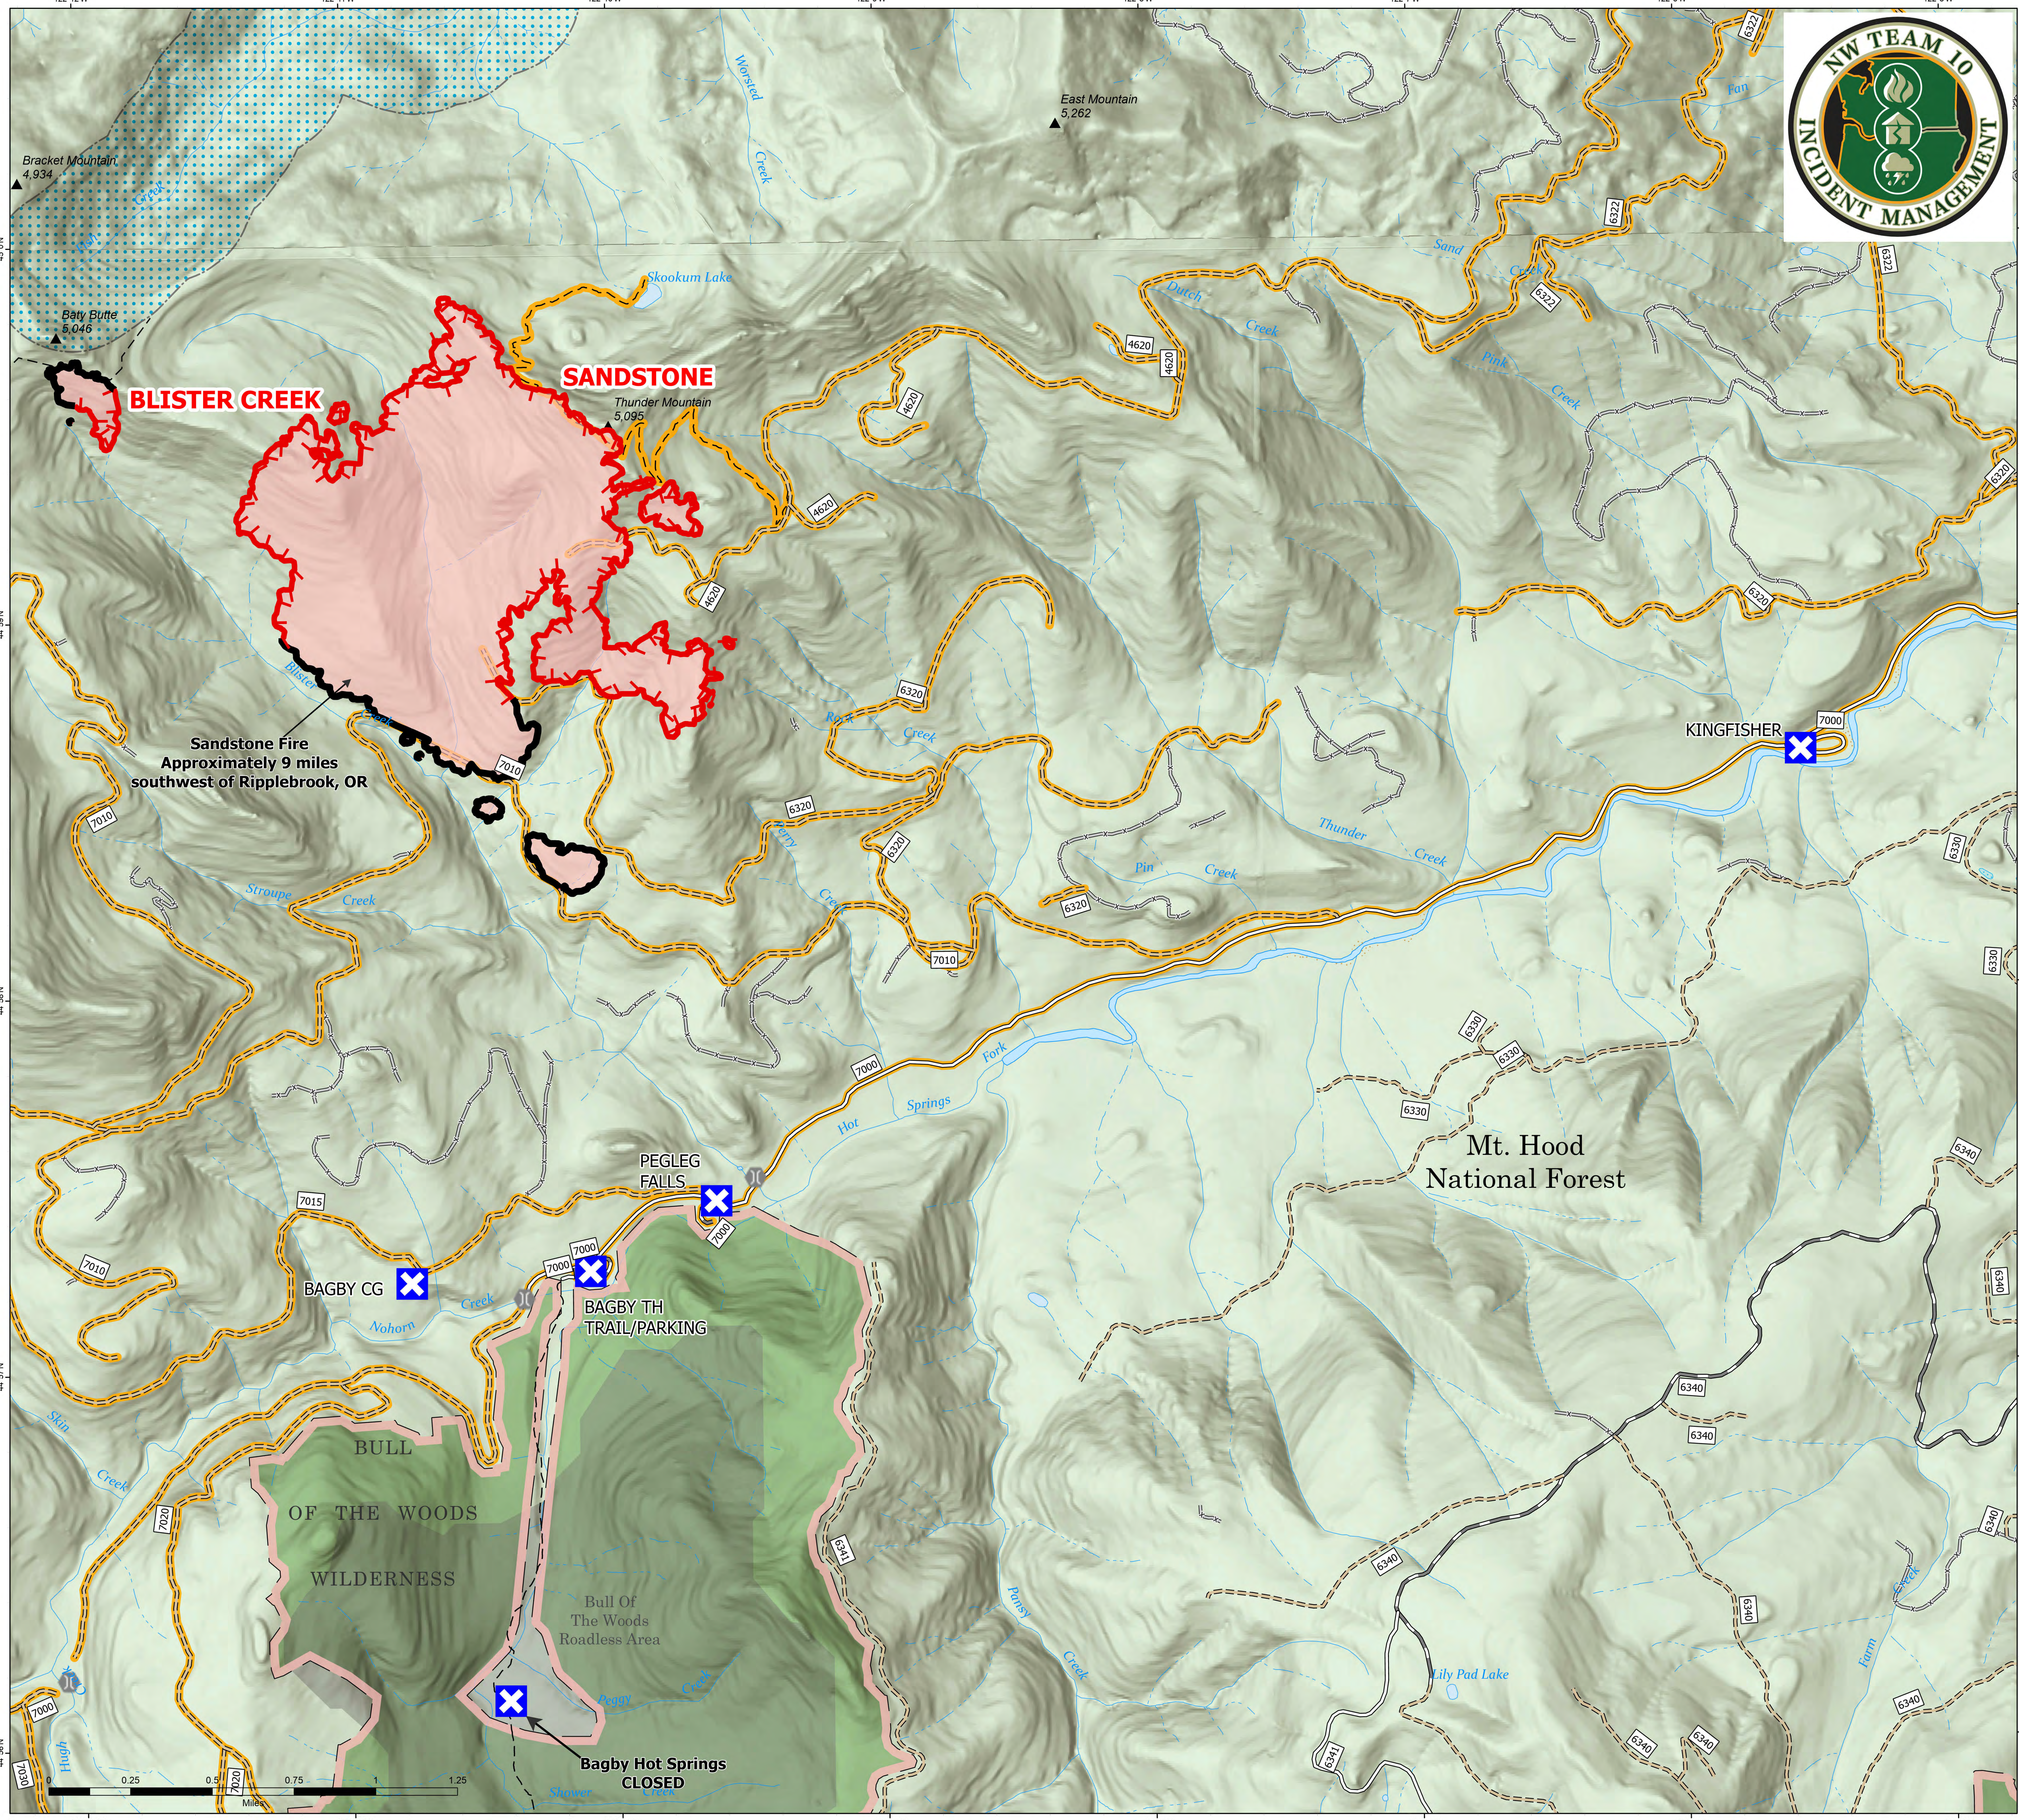

Public Information

Sandstone

08/18/2024 Day

Sandstone 699 acres

Blister Creek 17 acres

at 20240816 @ 2024 PDT Hrs

- Road/Trail CLOSURE
- ✘ Closure
- Contained
- Uncontained
- Wildfire Daily Fire Perimeter
- Trail
- Road, Paved
- Road, Dirt/Gravel
- Road, high clearance
- FS Closed Road
- FS Wilderness Boundary
- Wild and Scenic River
- USFS Roadless Areas
- USFS Wilderness
- Forest Service Land

1:10,000 | NW TEAM 10 | 8/17/2024 1935
Acres from IR Acres from IR
North American 1983 Datum, Lat,Long Grid