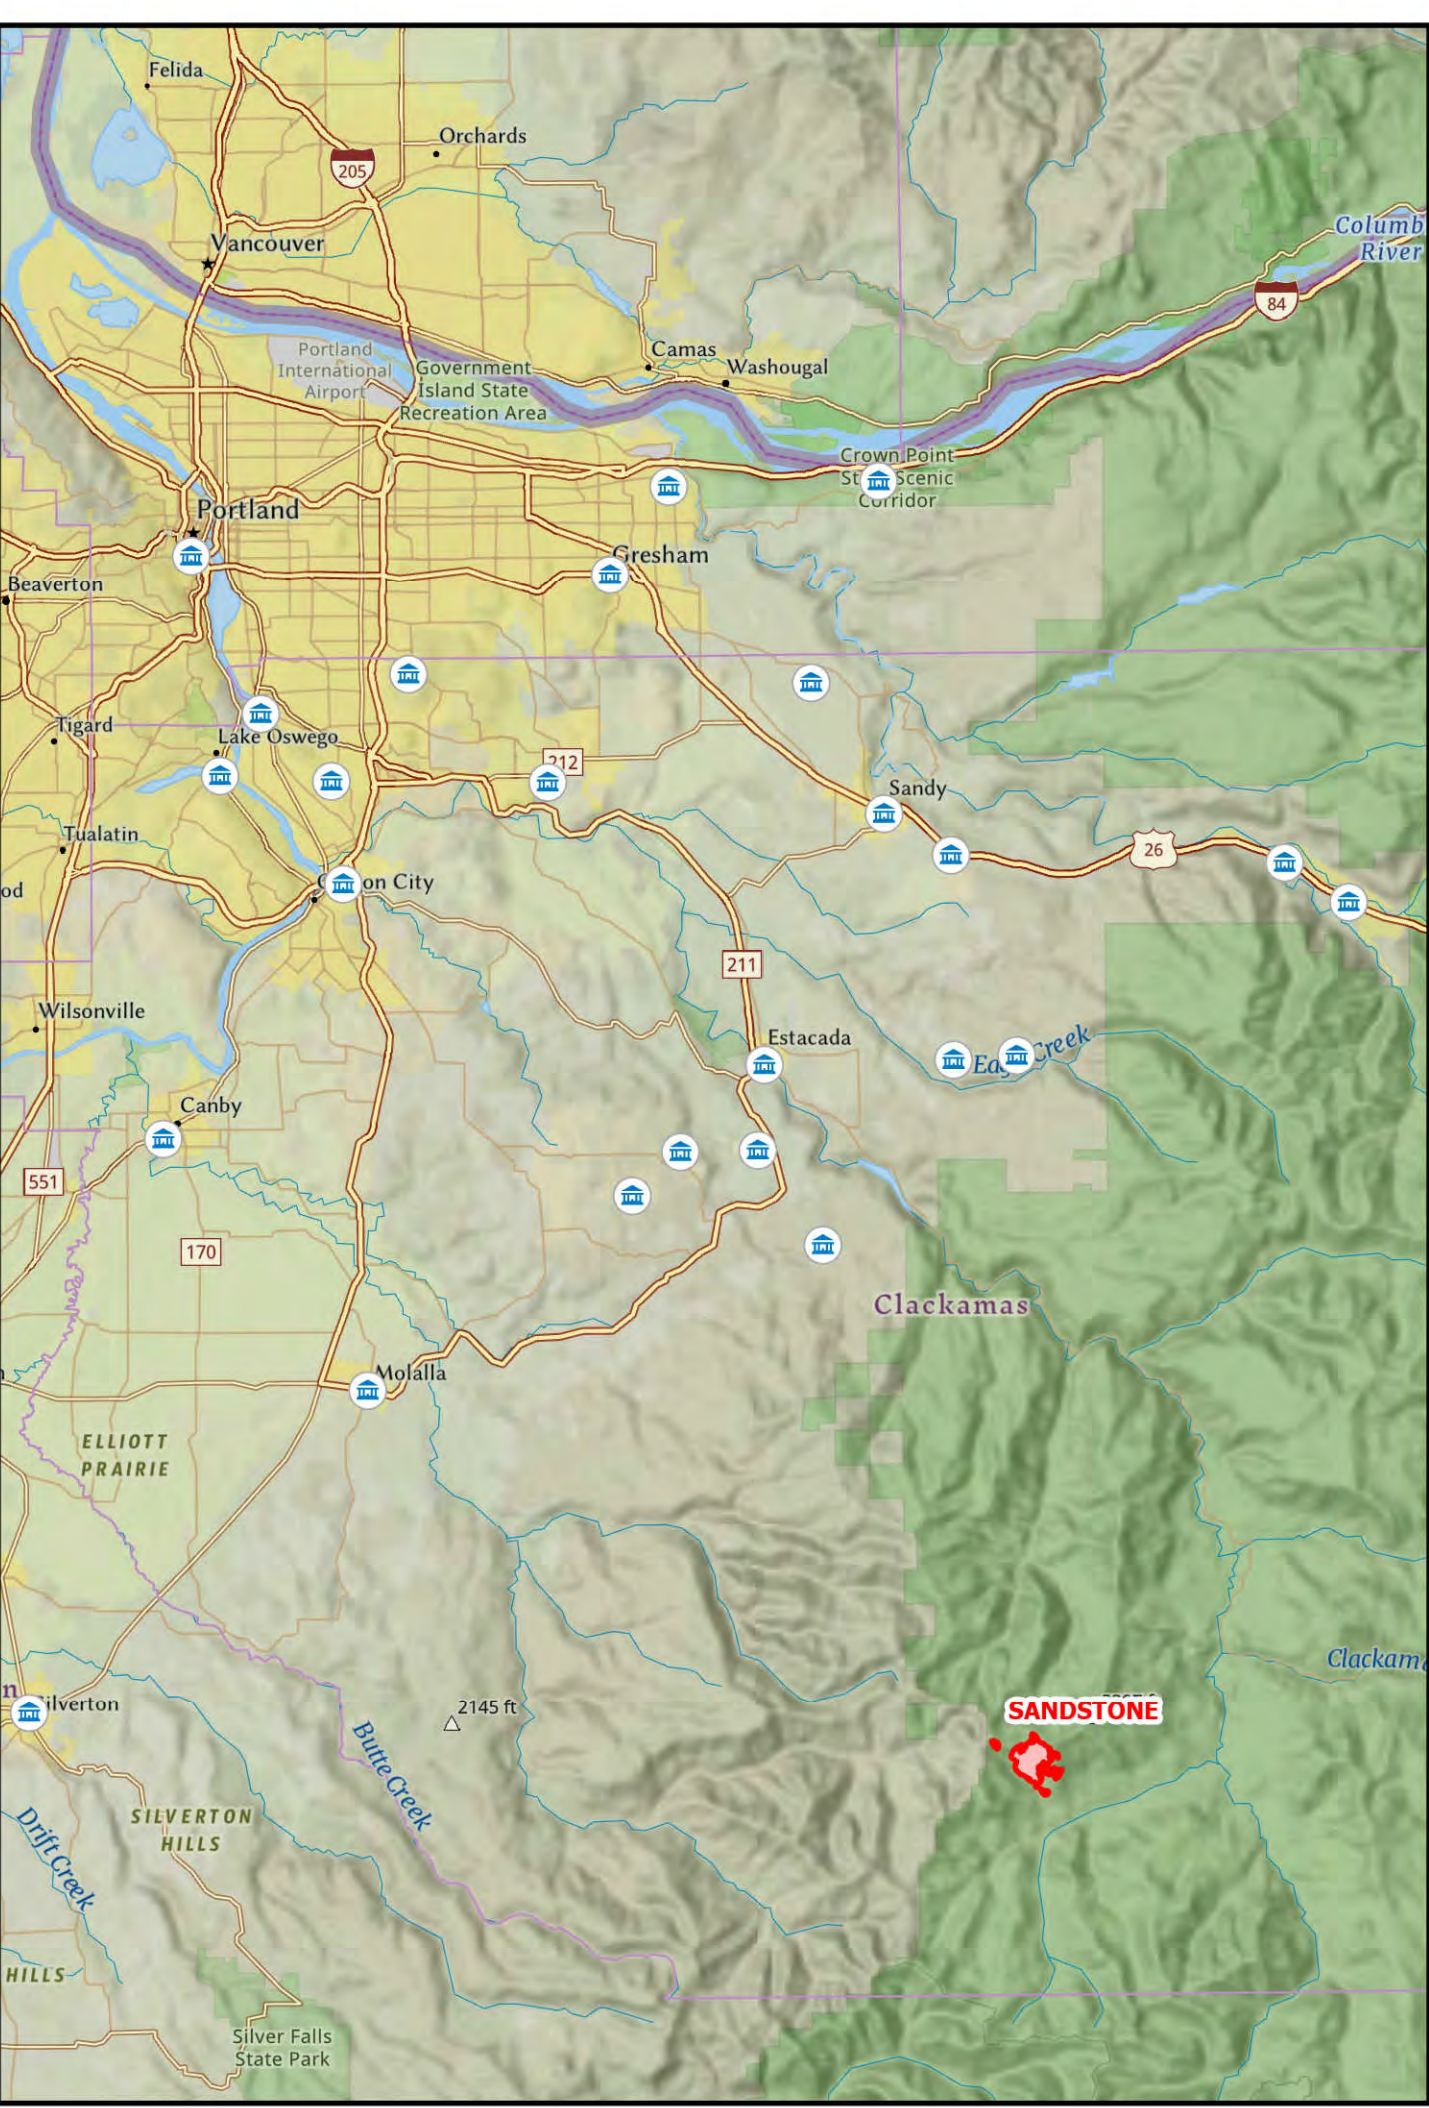

Public Information

Sandstone

08/18/2024 Day

Sandstone 699 acres

Blister Creek 17 acres

at 20240816 @ 2024 PDT Hrs

- Road/Trail CLOSURE
- ✘ Closure
- Contained
- Uncontained
- Wildfire Daily Fire Perimeter
- Trail
- Road, Paved
- Road, Dirt/Gravel
- Road, high clearance
- FS Closed Road
- FS Wilderness Boundary
- Wild and Scenic River
- USFS Roadless Areas
- USFS Wilderness
- Forest Service Land

1:10,000 | NW TEAM 10 | 8/17/2024 1935
Acres from IR Acres from IR
North American 1983 Datum, Lat,Long Grid