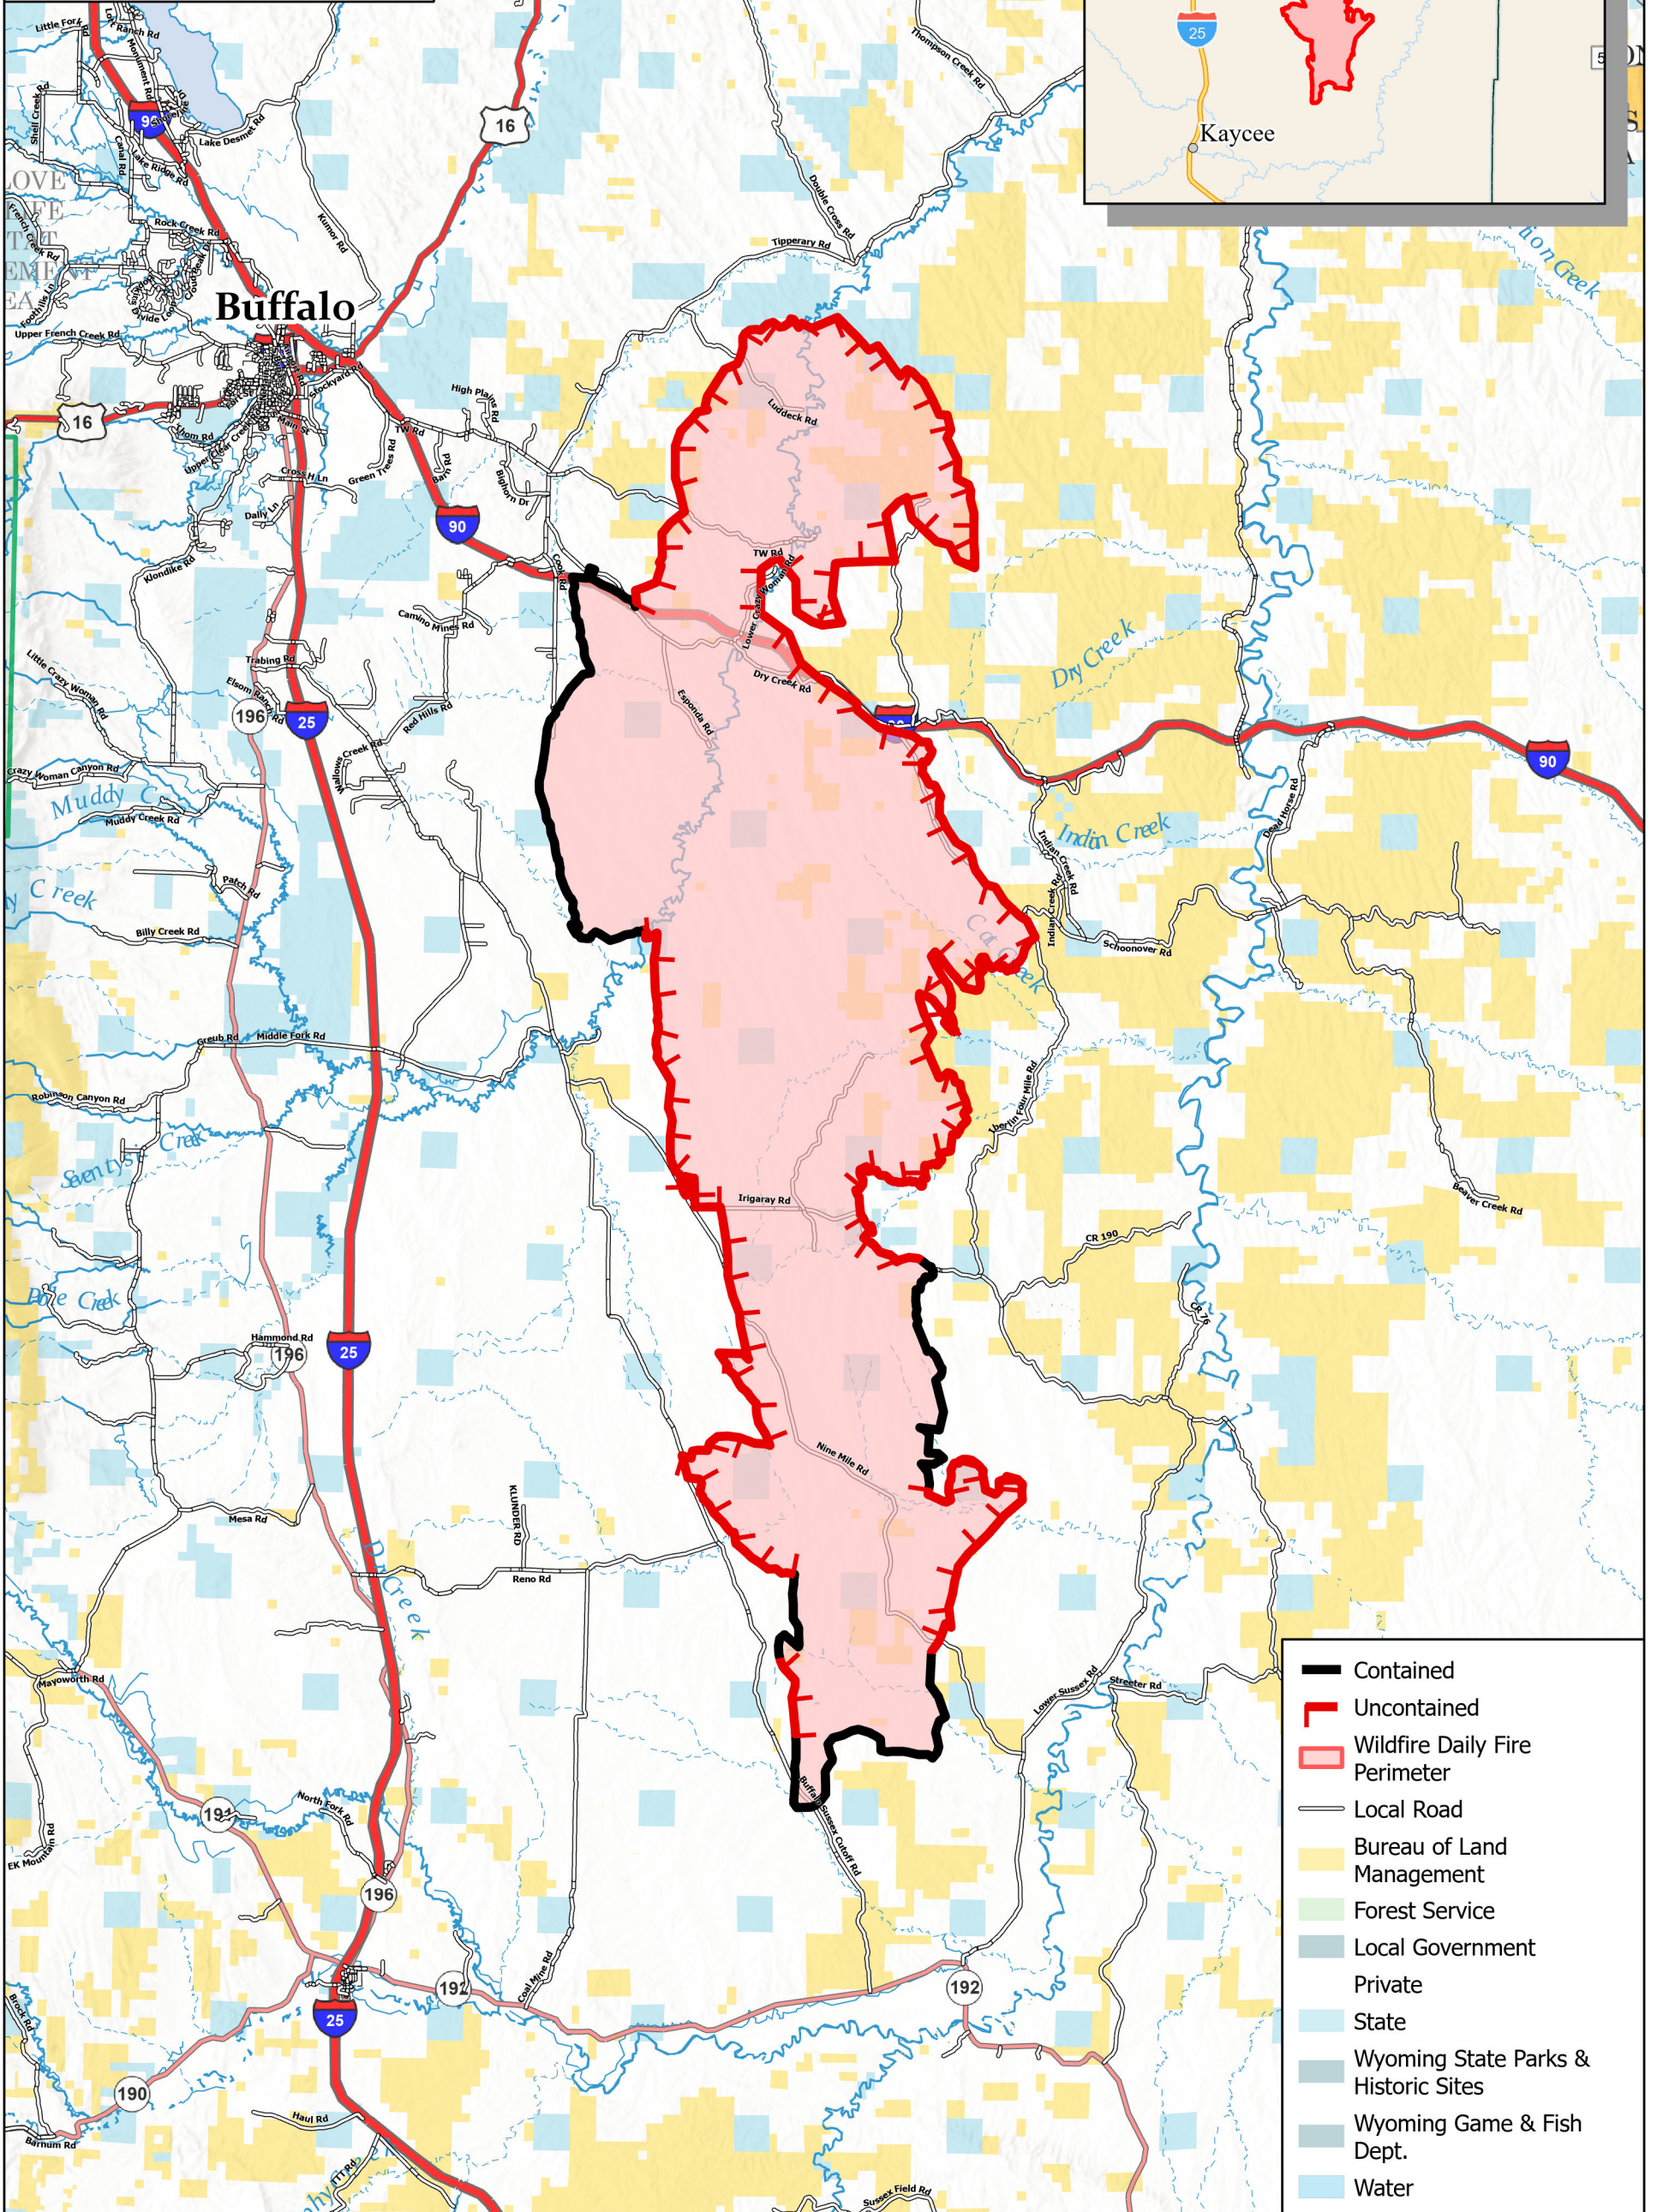

Public Information

House Draw
WY-JOX-240427
8/24/2024

174,691 acres at 8/23/2024 1109
25% Containment

0 1 2 3 4 5

Miles

1:288,000 | jellington | 8/23/2024 2111
Acres from MMA flight
North American 1983 Datum. LatLong Grid

- Contained
- Uncontained
- Wildfire Daily Fire Perimeter
- Local Road
- Bureau of Land Management
- Forest Service
- Local Government
- Private
- State
- Wyoming State Parks & Historic Sites
- Wyoming Game & Fish Dept.
- Water